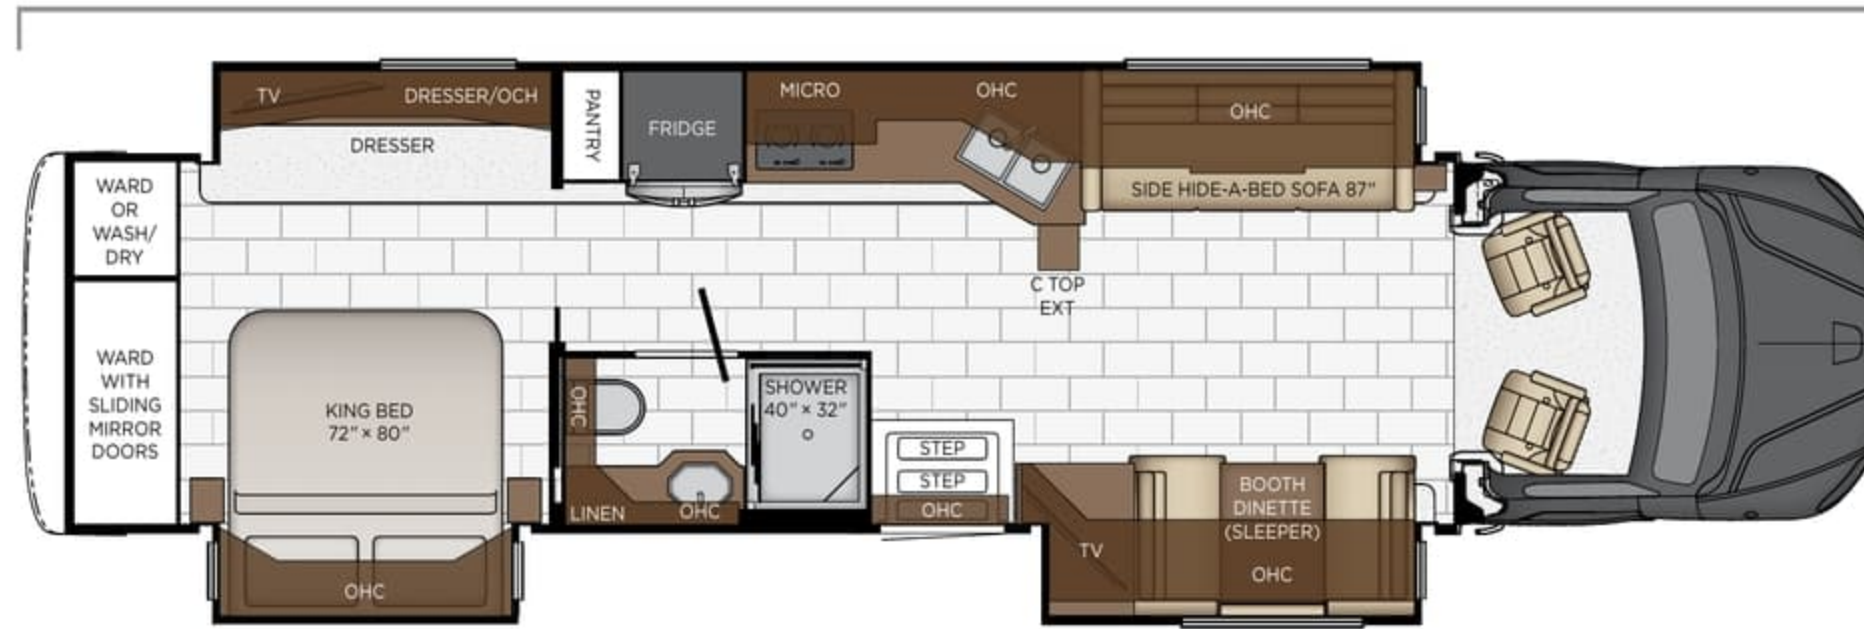

SUPER STAR FLOOR PLANS

Length: 40' 11"

4061

Length	40' 11"	Grey Tank	60 gal.
Width	101.5"	Sewage Tank	40 gal.
App. Overall Height	13'	Water Tank	150 gal.
Interior Width	95.5"	Furnace	50,000 btu
Interior Height	83"		

Length: 40' 11"