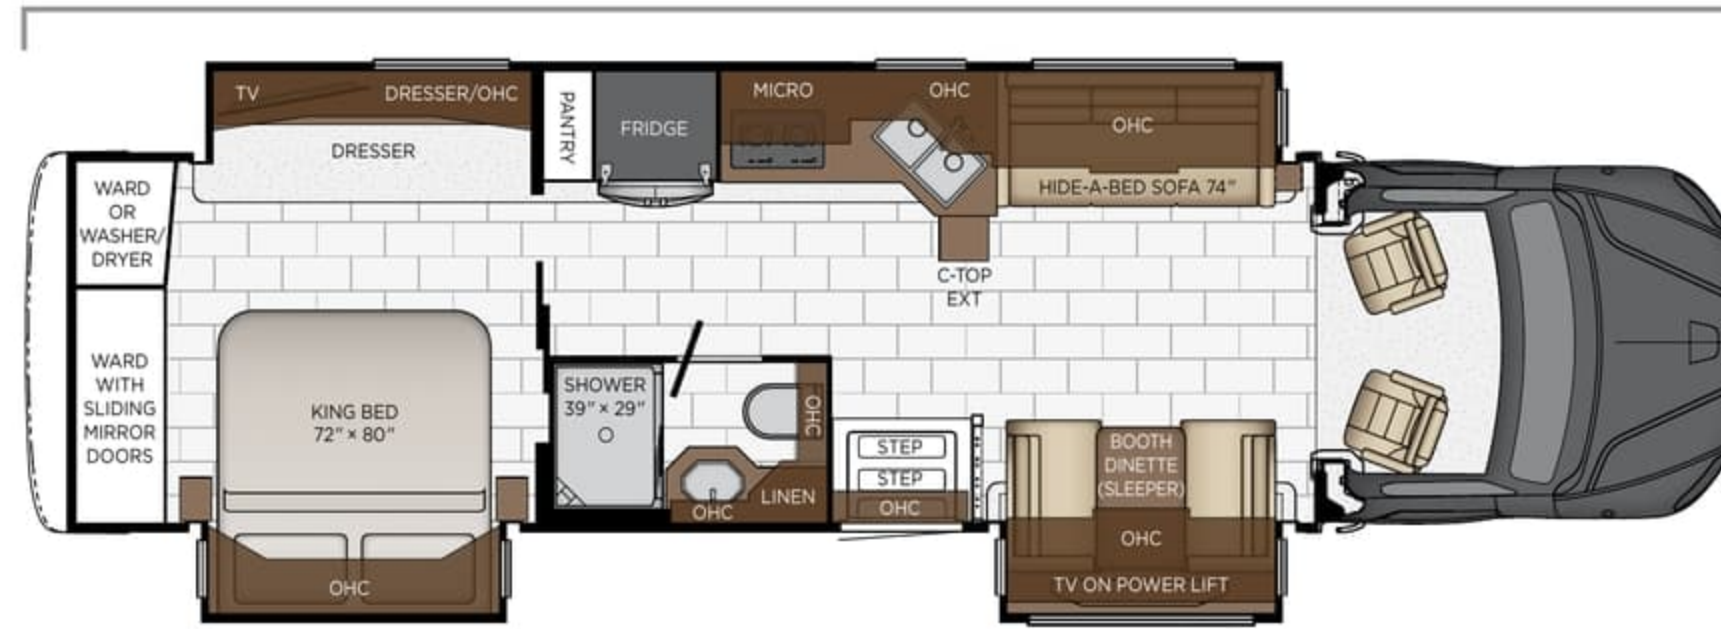

Length: 37' 11"

3727

Length	37' 11"
Width	101.5"
App. Overall Height	13'
Interior Width	95.5"
Interior Height	83"

Grey Tank	60 gal.
Sewage Tank	40 gal.
Water Tank	150 gal.
Furnace	50,000 btu

Length: 40' 11"