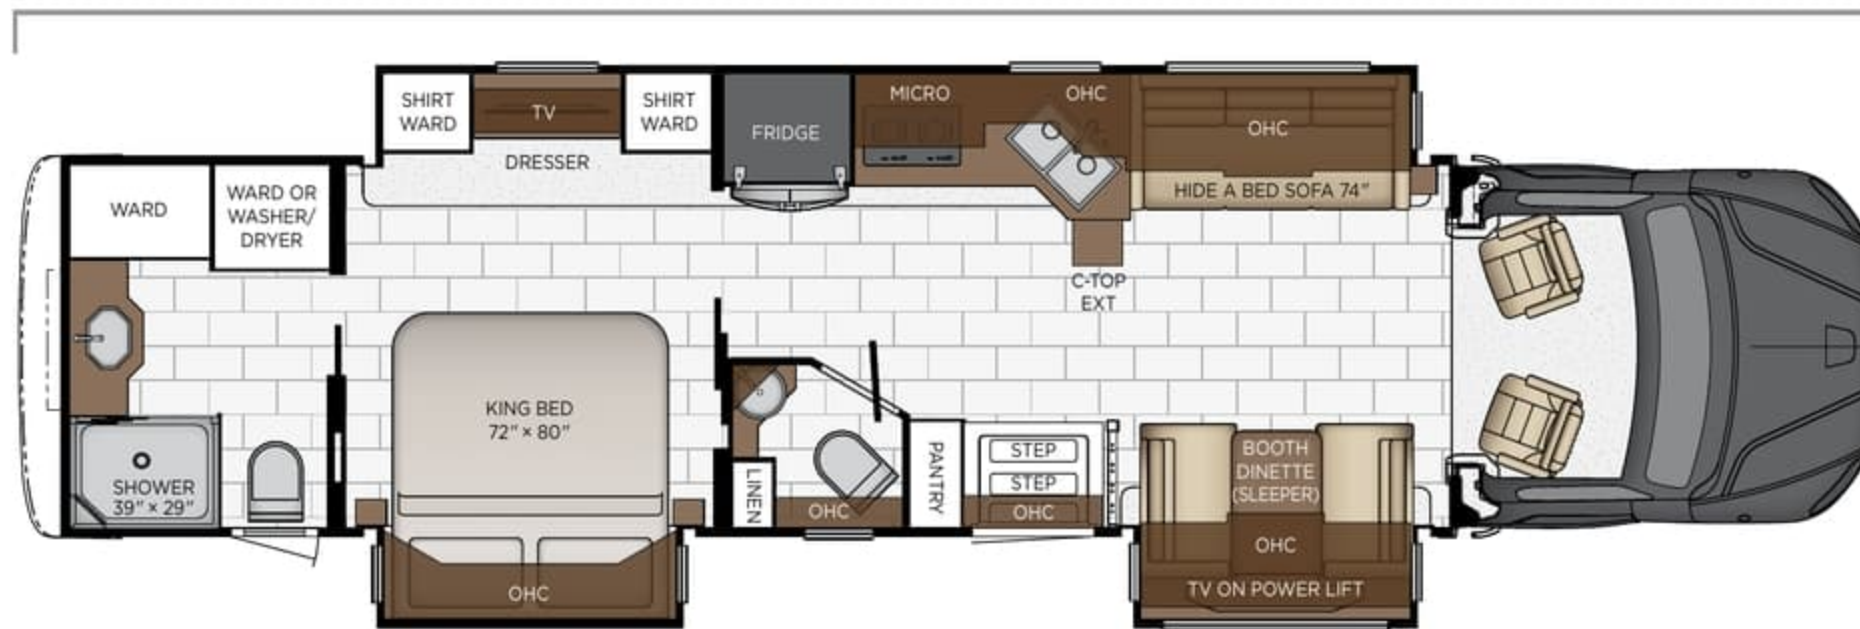

Length: 37' 11"

3727

Length	37' 11"
Width	101.5"
App. Overall Height	13'
Interior Width	95.5"
Interior Height	83"

Grey Tank	60 gal.
Sewage Tank	40 gal.
Water Tank	150 gal.
Furnace	50,000 btu

Length: 40' 11"