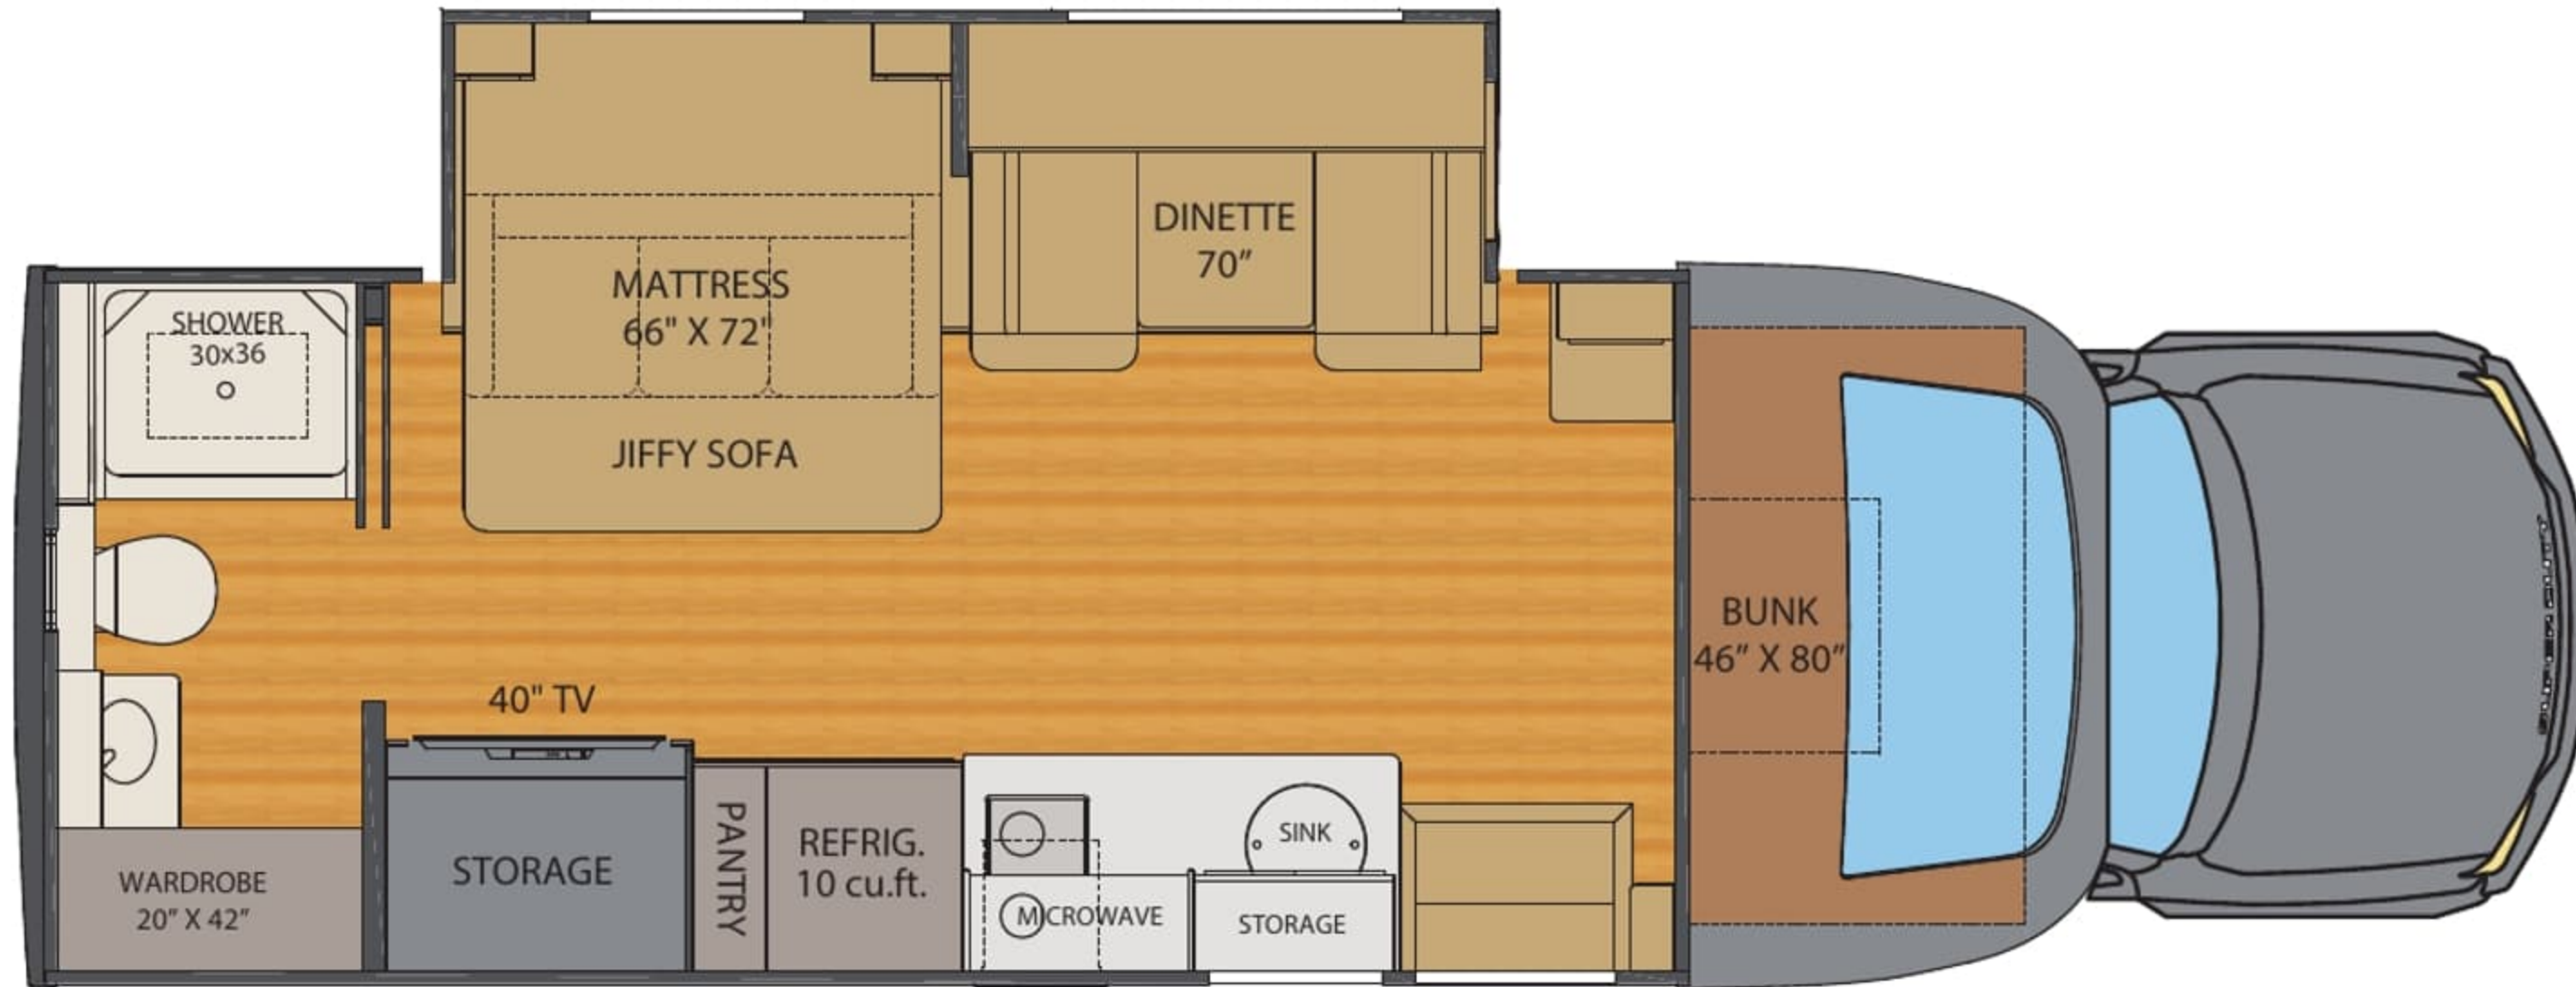

30VRM 30' front entry, rear murphy bed

Renegade VERACRUZ INTERIOR DÉCOR OPTIONS

CRACKED PEPPER

DRIFTWOOD

30VRM 30' front entry, rear murphy bed

Renegade VERACRUZ INTERIOR DÉCOR OPTIONS

CRACKED PEPPER

DRIFTWOOD