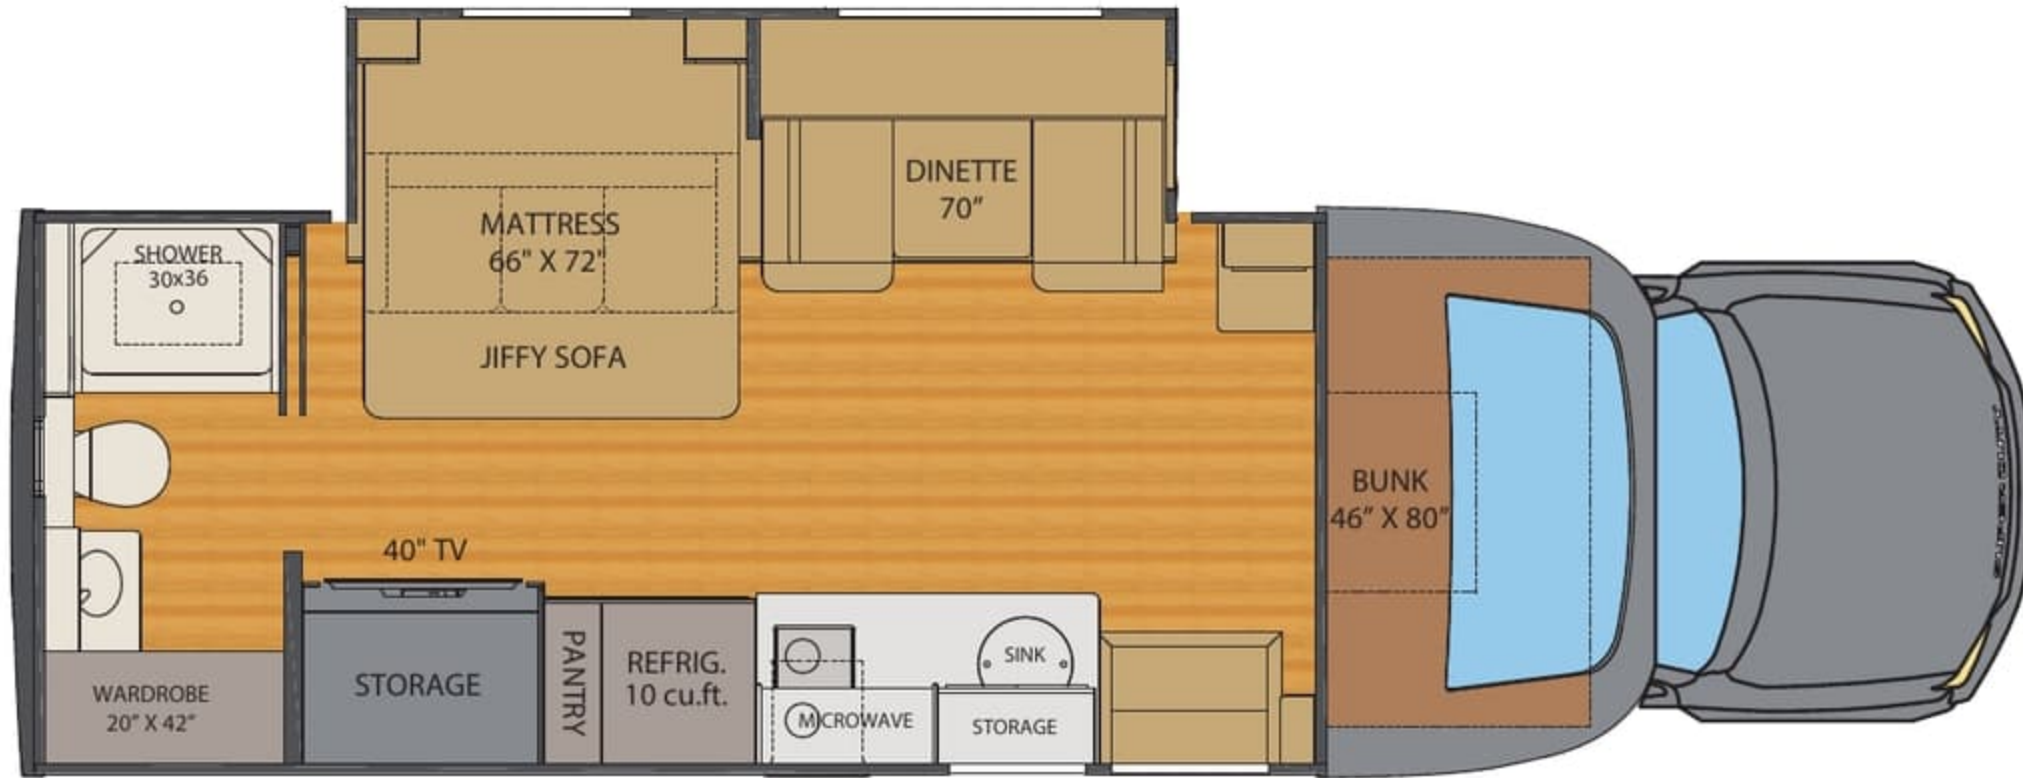

30VRM 30' front entry, rear murphy bed