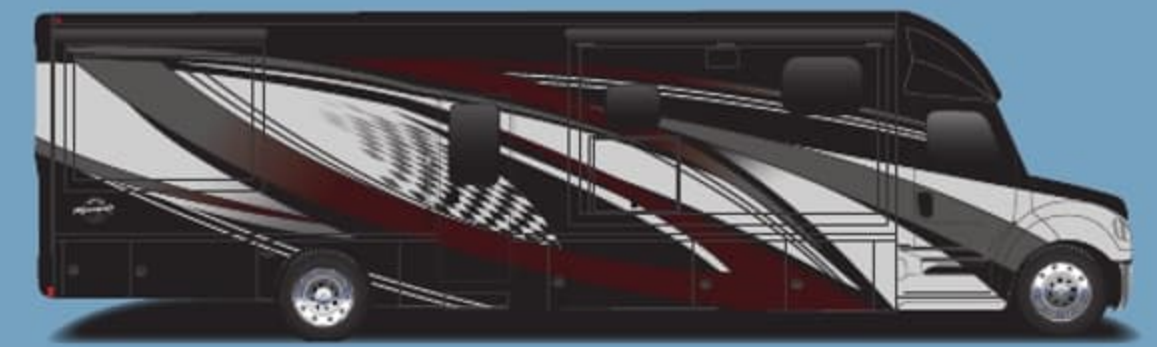

For specific information about these warranties, ask your dealer or contact Renegade RV.

**CELEBRATING 25 YEARS  
OF EXTREME LUXURY  
AND ADVENTURE**

In celebration of 25 years, Renegade is offering a special 25th anniversary edition option of the Verona. LE