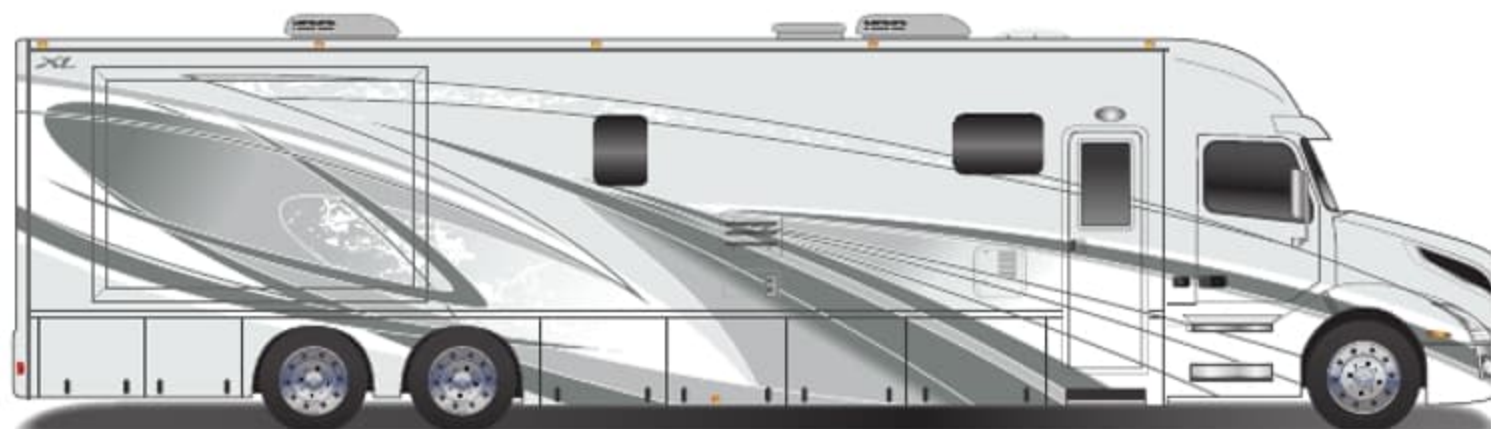

CHESTNUT

BLIZZARD