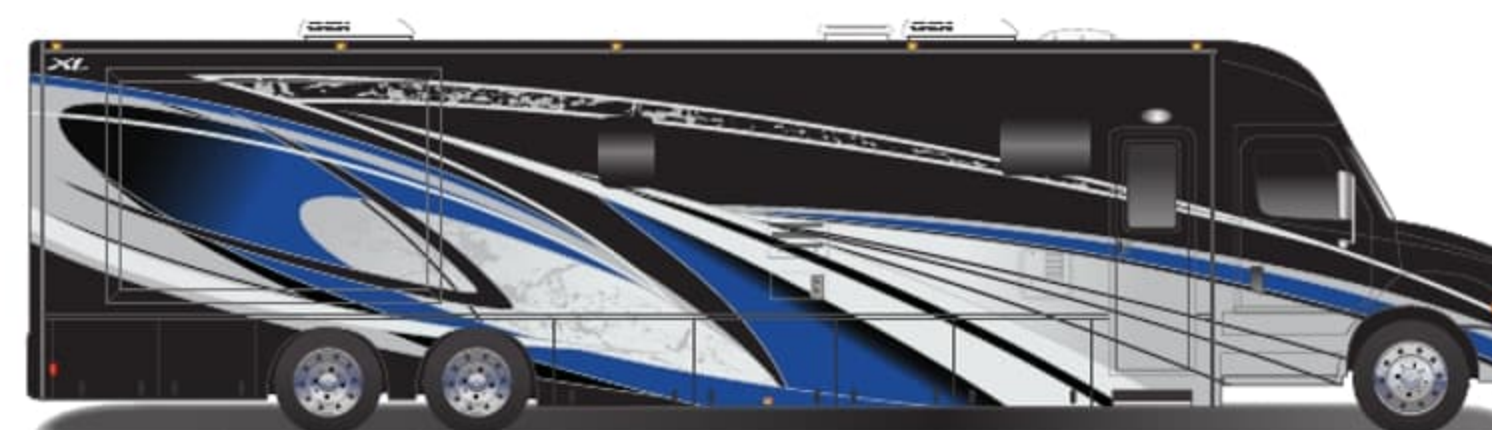

BLIZZARD

RUBY

COPPER CANYON

PEWTER

CHESTNUT

MARINE