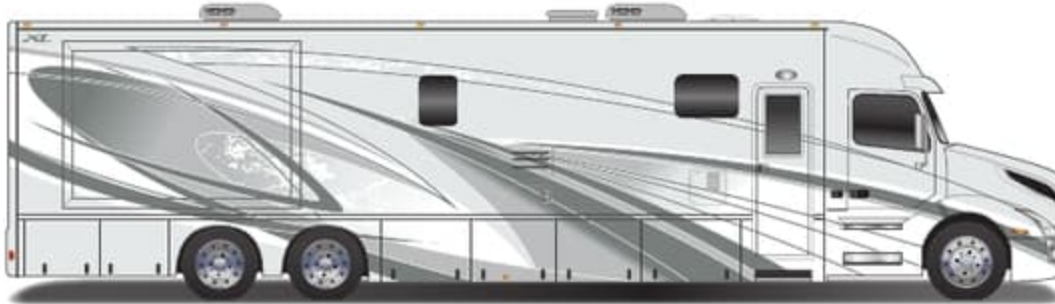

BLIZZARD

COPPER CANYON

PEWTER