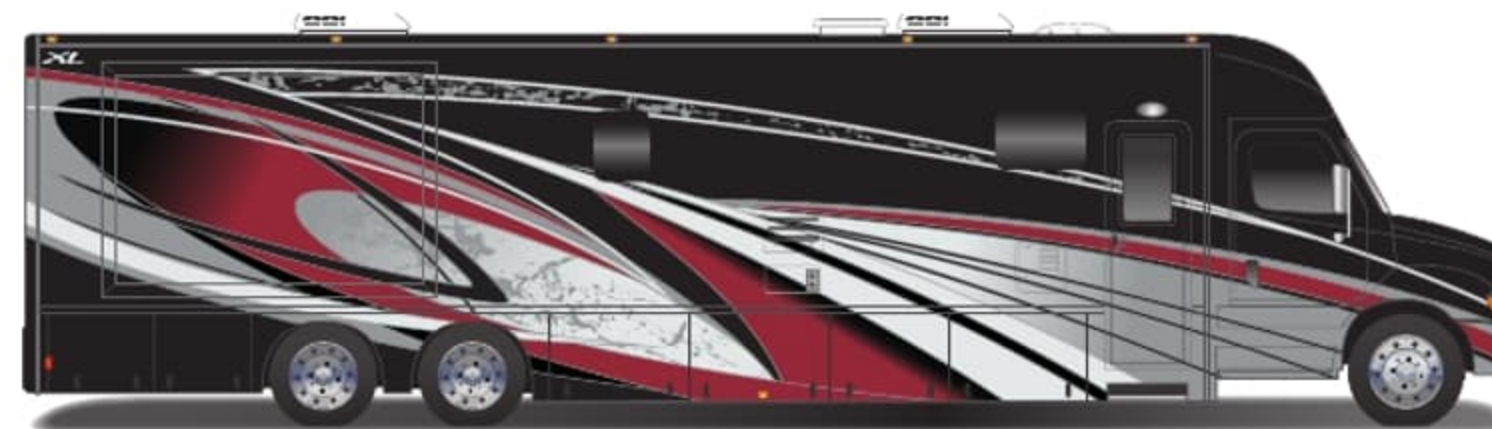

MARINE

RUBY