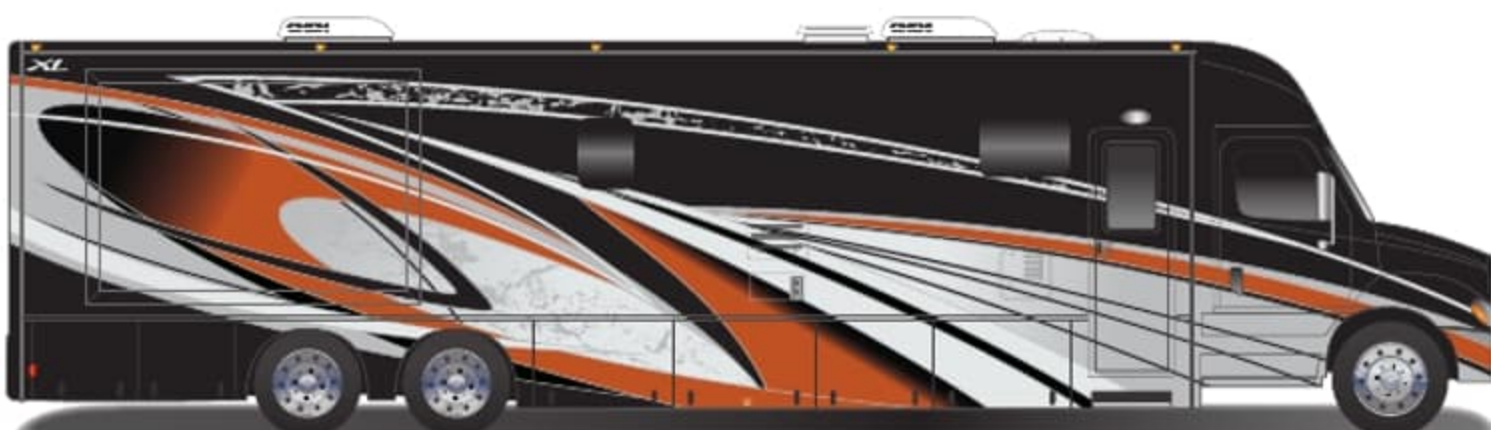

COPPER CANYON