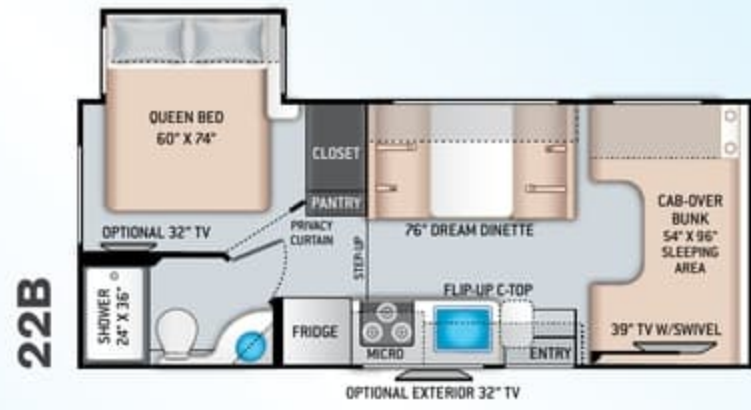

CHATEAU®

Class C Floorplans

Option Available on
Select Floor Plans: