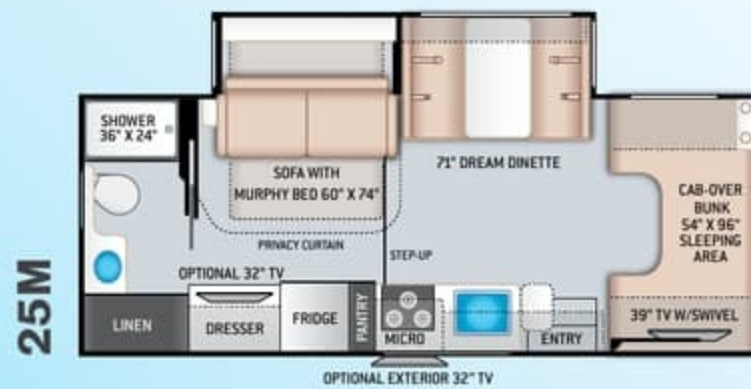

CHATEAU®

Class C Floorplans

Option Available on
Select Floor Plans: