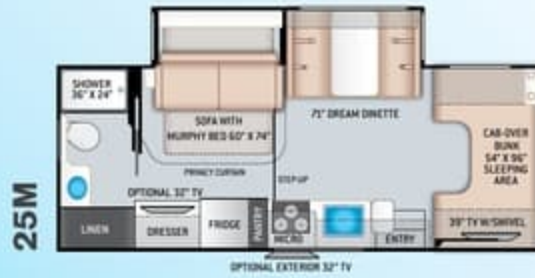

CHATEAU®

Class C Floorplans

Option Available on
Select Floor Plans: