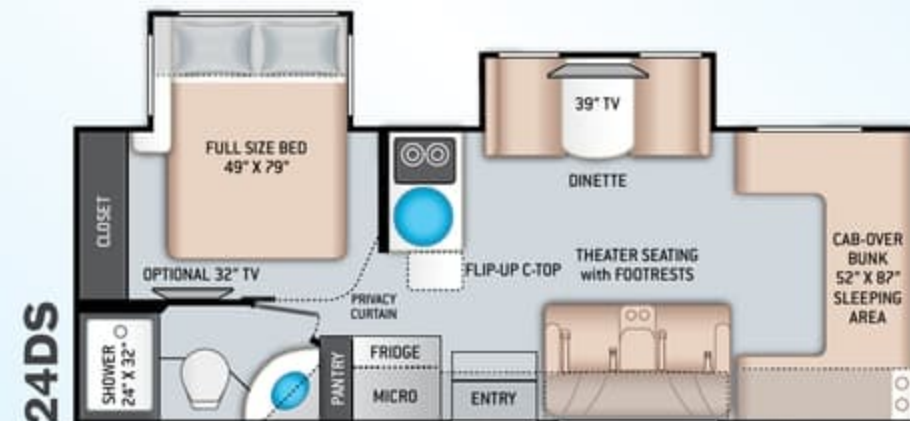

Sprinter Floorplans

	24BL	24DS
Chassis	Mercedes-Benz® Sprinter	Mercedes-Benz® Sprinter
Gross Vehicle (GVWR)	11,030	11,030
Gross Combined (GCWR)	15,250	15,250
Wheel Base	170.3"	170.3"
Exterior Length (w/o ladder)	24'-10"	25'-9"
Exterior Height (w/AC)	11'-8"	11'-6"
Exterior Width (w/o mirrors)	90"	90"
Interior Height (living area)	84"	84"
Awning Size	15'	16'
Fuel (gal)	26.4	26.4
LPG (lbs)	68.2	68.2
Fresh/Waste/Gray Water (gal)	30 / 24.5 / 38	30 / 34.5 / 37
Water Heater (gal)	Tankless	Tankless
Furnace (BTUs)	30,000	30,000
Exterior Storage Capacity (cu. ft.)	48.5	47
Hitch Weight Rating (lbs)	5,000	5,000

Made to fit.

P.O. Box 1486, Elkhart, IN 46515 Sales Department: 800.860.5658

thormotorcoach.com/chateau

IMPORTANT-PLEASE READ: This brochure reflects product design, fabrication, material, components and specifications at the date of printing, which date is disclosed below. Please visit us online at ThorMotorCoach.com or consult with your selling dealership for the latest in standards, options, specification and technical information. Photographs in the brochure may depict optional equipment or may only be available in certain floor plans. Components, appliances and the chassis may have been manufactured in a calendar year before the vehicle's designated model year. All capacities are approximate. The actual length of the vehicle may differ from that indicated in the brochure due to variances in the manufacturing processes and/or installed components. All dry weights are based on standard model features and do not include optional features or equipment. Component part and appliance manufacturers issue limited warranties covering portions of the vehicle not covered under the limited warranty we issue. Copyright Thor Motor Coach, Inc. © MY 03/12/2021