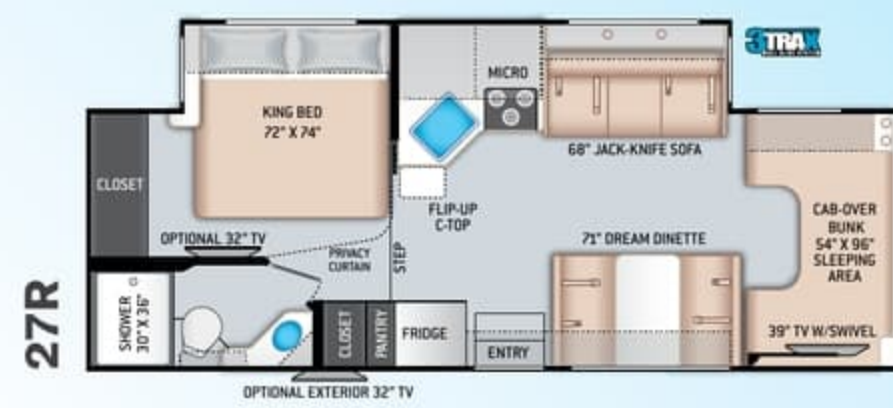

CHATEAU®

Class C Floorplans

Option Available on
Select Floor Plans: