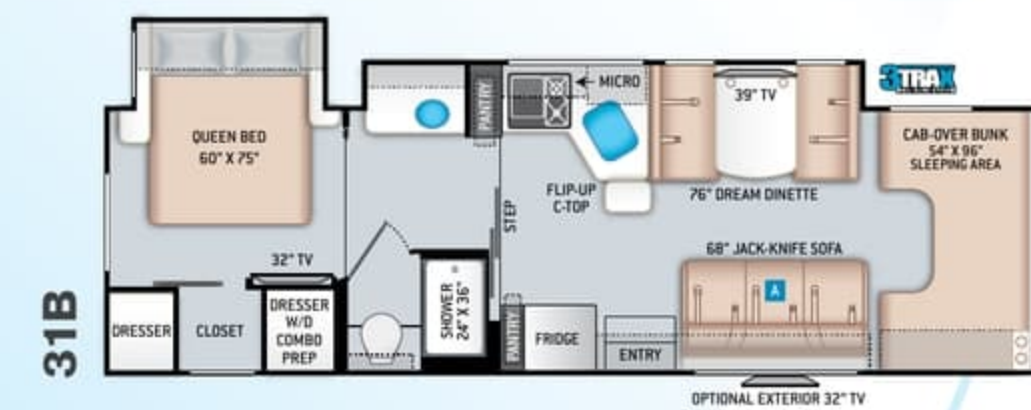

CHATEAU®

Class C Floorplans

Option Available on
Select Floor Plans: