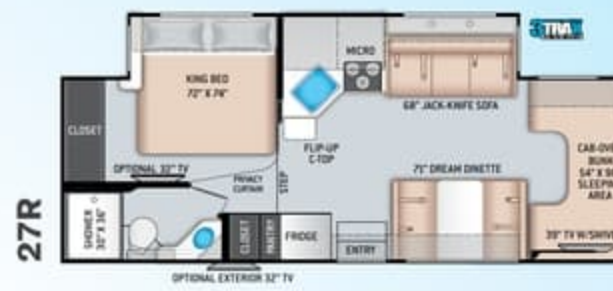

CHATEAU®

Class C Floorplans

Option Available on
Select Floor Plans: