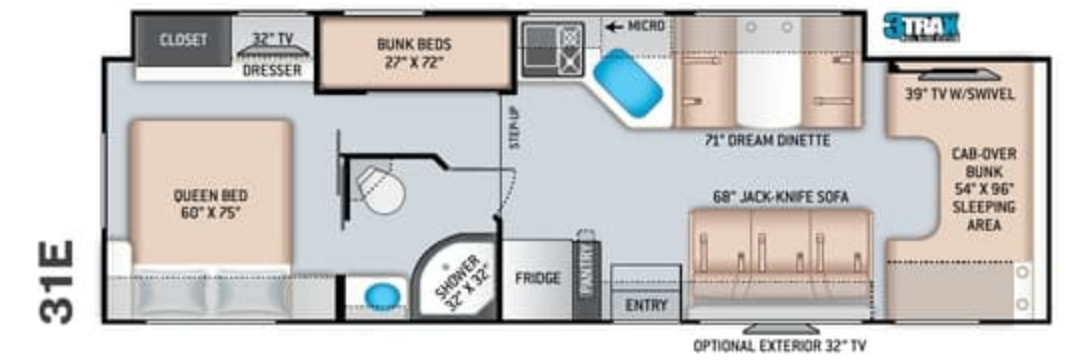

CHATEAU®

Class C Floorplans

Option Available on
Select Floor Plans: