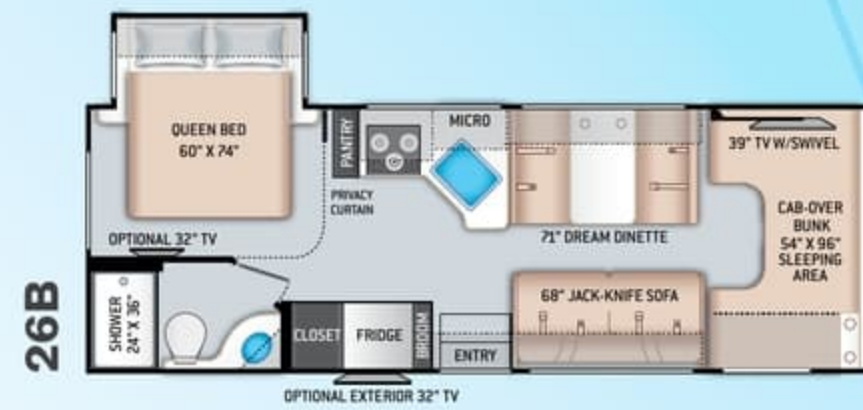

CHATEAU®

Class C Floorplans

Option Available on
Select Floor Plans: