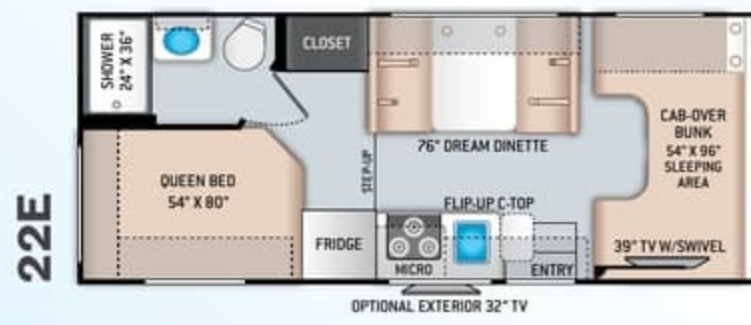

CHATEAU®

Class C Floorplans

Option Available on
Select Floor Plans: