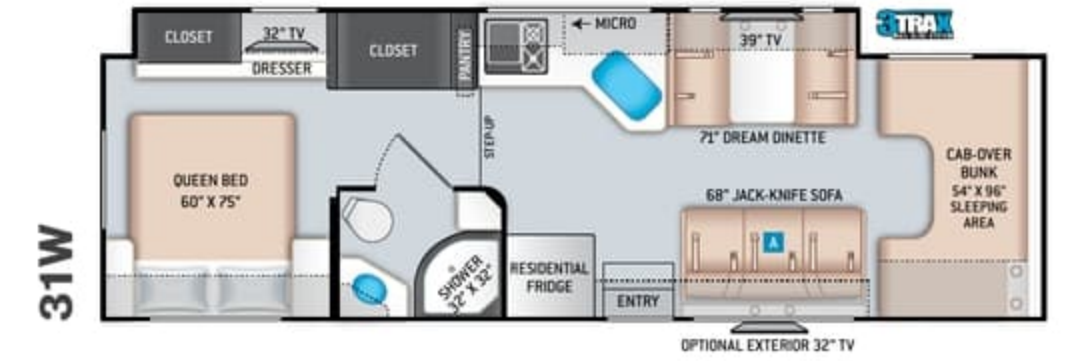

CHATEAU®

Class C Floorplans

Option Available on
Select Floor Plans: