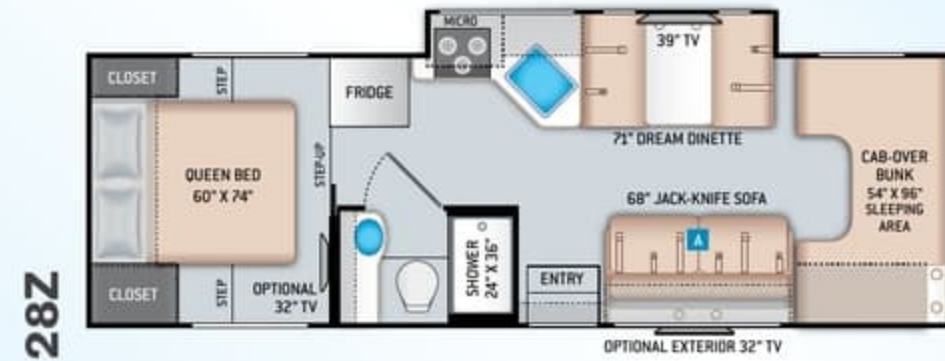

CHATEAU®

Class C Floorplans

Option Available on
Select Floor Plans: