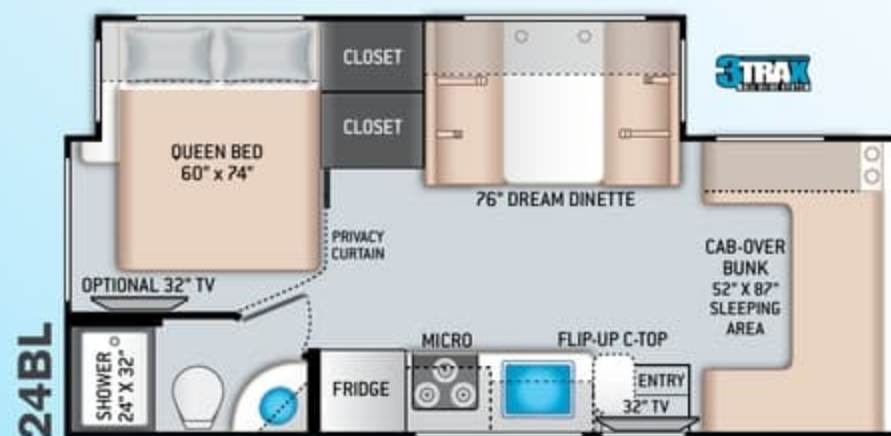

Sprinter Floorplans

	24BL	24DS
Chassis	Mercedes-Benz® Sprinter	Mercedes-Benz® Sprinter
Gross Vehicle (GVWR)	11,030	11,030
Gross Combined (GCWR)	15,250	15,250
Wheel Base	170.3"	170.3"
Exterior Length (w/o ladder)	24'-10"	25'-9"
Exterior Height (w/AC)	11'-8"	11'-6"
Exterior Width (w/o mirrors)	90"	90"
Interior Height (living area)	84"	84"
Awning Size	15'	16'
Fuel (gal)	26.4	26.4
LPG (lbs)	68.2	68.2
Fresh/Waste/Gray Water (gal)	30 / 24.5 / 38	30 / 34.5 / 37
Water Heater (gal)	Tankless	Tankless
Furnace (BTUs)	30,000	30,000
Exterior Storage Capacity (cu. ft.)	48.5	47
Hitch Weight Rating (lbs)	5,000	5,000

Made to fit.

P.O. Box 1486, Elkhart, IN 46515 Sales Department: 800.860.5658

thormotorcoach.com/chateau

IMPORTANT-PLEASE READ: This brochure reflects product design, fabrication, material, components and specifications at the date of printing, which date is disclosed below. Please visit us online at ThorMotorCoach.com or consult with your selling dealership for the latest in standards, options, specification and technical information. Photographs in the brochure may depict optional equipment or may only be available in certain floor plans. Components, appliances and the chassis may have been manufactured in a calendar year before the vehicle's designated model year. All capacities are approximate. The actual length of the vehicle may differ from that indicated in the brochure due to variances in the manufacturing processes and/or installed components. All dry weights are based on standard model features and do not include optional features or equipment. Component part and appliance manufacturers issue limited warranties covering portions of the vehicle not covered under the limited warranty we issue. Copyright Thor Motor Coach, Inc. © MY 03/12/2021