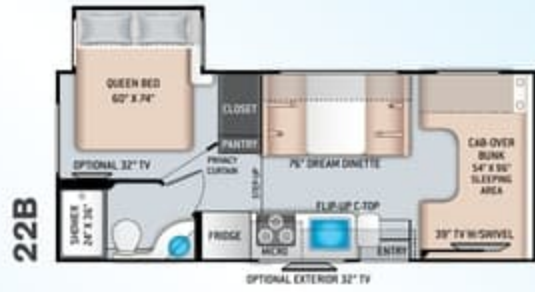

CHATEAU®

Class C Floorplans

Option Available on
Select Floor Plans: