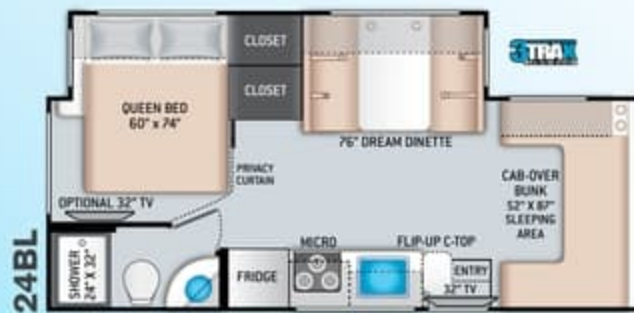

Sprinter Floorplans

	24BL	24DS
Chassis	Mercedes-Benz® Sprinter	Mercedes-Benz® Sprinter
Gross Vehicle (GVWR)	11,030	11,030
Gross Combined (GCWR)	15,250	15,250
Wheel Base	170.3"	170.3"
Exterior Length (w/o ladder)	24'-10"	25'-9"
Exterior Height (w/AC)	11'-8"	11'-6"
Exterior Width (w/o mirrors)	90"	90"
Interior Height (living area)	84"	84"
Awning Size	15'	16'
Fuel (gal)	26.4	26.4
LPG (lbs)	68.2	68.2
Fresh/Waste/Gray Water (gal)	30 / 24.5 / 38	30 / 34.5 / 37
Water Heater (gal)	Tankless	Tankless
Furnace (BTUs)	30,000	30,000
Exterior Storage Capacity (cu. ft.)	48.5	47
Hitch Weight Rating (lbs)	5,000	5,000

Made to fit.

IMPORTANT—PLEASE READ: This brochure reflects product design, fabrication, material, components and specifications at the date of printing, which date is disclosed below. Please visit us online at ThorMotorCoach.com or consult with your selling dealership for the latest in standards, options, specification and technical information. Photographs in the brochure may depict optional equipment or may only be available in certain floor plans. Components, appliances and the chassis may have been manufactured in a calendar year before the vehicle's designated model year. All capacities are approximate. The actual length of the vehicle may differ from that indicated in the brochure due to variances in the manufacturing processes and/or installed components. All dry weights are based on standard model features and do not include optional features or equipment. Component part and appliance manufacturers issue limited warranties covering portions of the vehicle not covered under the limited warranty we issue. Copyright Thor Motor Coach, Inc. © MY 03/12/2021

P.O. Box 1486, Elkhart, IN 46515 Sales Department: 800.860.5658

thormotorcoach.com/chateau