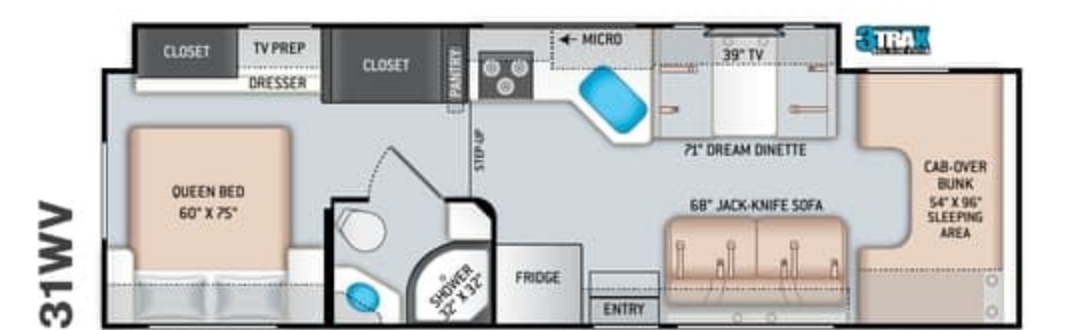

CHATEAU®

Class C Floorplans

Option Available on
Select Floor Plans: