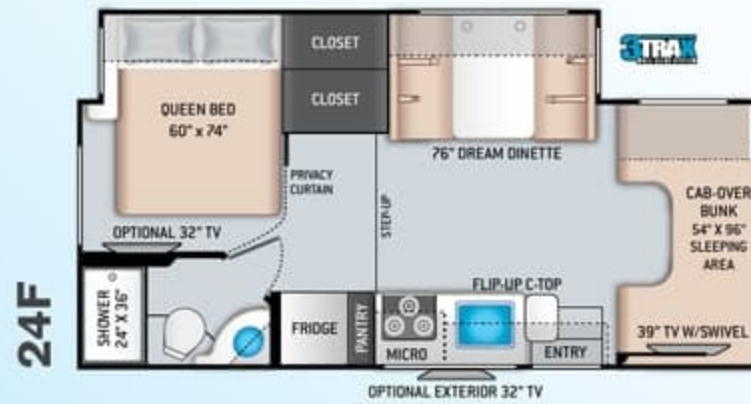

CHATEAU®

Class C Floorplans

Option Available on
Select Floor Plans: