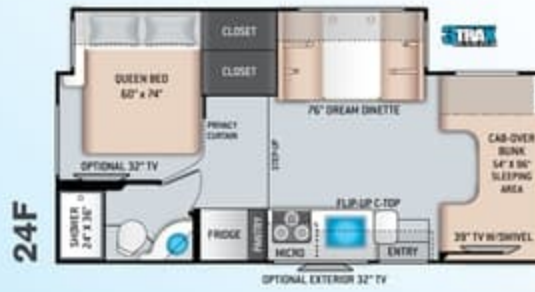

CHATEAU®

Class C Floorplans

Option Available on
Select Floor Plans: