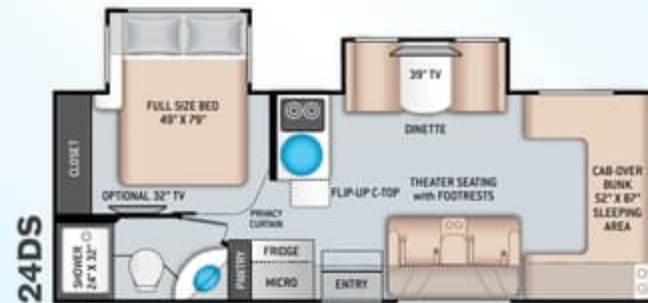

Sprinter Floorplans

	24BL	24DS
Chassis	Mercedes-Benz® Sprinter	Mercedes-Benz® Sprinter
Gross Vehicle (GVWR)	11,030	11,030
Gross Combined (GCWR)	15,250	15,250
Wheel Base	170.3"	170.3"
Exterior Length (w/o ladder)	24'-10"	25'-9"
Exterior Height (w/AC)	11'-8"	11'-6"
Exterior Width (w/o mirrors)	90"	90"
Interior Height (living area)	84"	84"
Awning Size	15'	16'
Fuel (gal)	26.4	26.4
LPG (lbs)	68.2	68.2
Fresh/Waste/Gray Water (gal)	30 / 24.5 / 38	30 / 34.5 / 37
Water Heater (gal)	Tankless	Tankless
Furnace (BTUs)	30,000	30,000
Exterior Storage Capacity (cu. ft.)	48.5	47
Hitch Weight Rating (lbs)	5,000	5,000

Made to fit.

IMPORTANT—PLEASE READ: This brochure reflects product design, fabrication, material, components and specifications at the date of printing, which date is disclosed below. Please visit us online at ThorMotorCoach.com or consult with your selling dealership for the latest in standards, options, specification and technical information. Photographs in the brochure may depict optional equipment or may only be available in certain floor plans. Components, appliances and the chassis may have been manufactured in a calendar year before the vehicle's designated model year. All capacities are approximate. The actual length of the vehicle may differ from that indicated in the brochure due to variances in the manufacturing processes and/or installed components. All dry weights are based on standard model features and do not include optional features or equipment. Component part and appliance manufacturers issue limited warranties covering portions of the vehicle not covered under the limited warranty we issue. Copyright Thor Motor Coach, Inc. © MY 03/12/2021

P.O. Box 1486, Elkhart, IN 46515 Sales Department: 800.860.5658

thormotorcoach.com/chateau