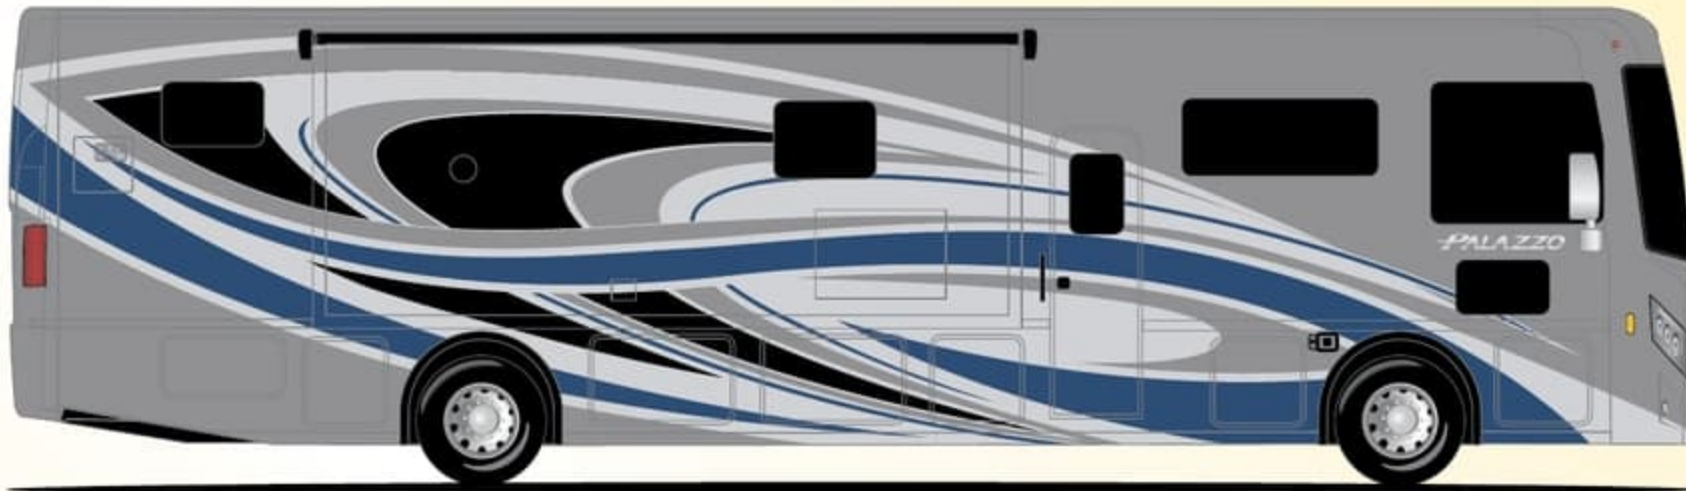

PALAZZO®

CHAMBERS BAY

OAKMONT

ST. ANDREWS

TORREY PINES

PALAZZO®

CHAMBERS BAY

OAKMONT

ST. ANDREWS

TORREY PINES

Featured Highlights

CONSTRUCTION & EXTERIOR

- Freightliner® XC-S Straight Rail Chassis with Atlas Foundation™
- Cummins® ISB 6.7L Diesel Engine with 300HP, 660 lb.-ft. Torque (33.5 & 33.6)
- Cummins® ISB 6.7L Diesel Engine with 340HP, 700 lb.-ft. Torque (37.4 & 37.5)
- 160-amp, 12-volt Alternator
- In-Block, 750-watt Engine Heater
- 6-Speed Allison Automatic Transmission
- Full Air Front & Rear Drum Anti-Lock Brakes
- I-Beam Front Axle with 55° Wheel Cut
- Air-Ride™ Suspension
- Exhaust Brake
- Sachs® Shock Absorbers
- Under-Hood Light
- 90-gallon Fuel Tank with Dual Fills
- 10,000-lb. Trailer Hitch with 7-pin Round Connector
- Automatic Leveling Jacks with Touchpad Controls
- Welded Tubular Steel Floor
- Welded Tubular Aluminum Roof & Sidewall Cage Construction
- Vacu-Bond Laminated Roof, Walls & Floors with Block Foam Insulation
- One-Piece Fiberglass Front & Rear Caps
- One-Piece Windshield
- One-Piece TPO Roof
- Full-Body Paint Package with Gel-Coat Sidewalls with Invisible Front Paint Protection
- Basement Pass-Through Storage Compartment
- Easy Slide Storage Tray (33.5 & 33.6)

AUTOMOTIVE & COCKPIT

- 10" Touchscreen Dash Radio with Bluetooth® & SiriusXM® Ready
- Chrome Heated/Remote Exterior Mirrors with Integrated Side View Cameras
- Cruise Control
- Tilt/Telescoping Steering Column
- Dash Workstation with 110-volt & 12-volt Outlets
- Dash Fans
- Power Roller Shade on Windshield
- Manual Roller Shades on Side Windows
- Power Drop-Down Hide-Away Overhead Bunk with Cotton Cloud™ Mattress & Bunk Ladder
- Emergency Engine Start Switch
- Three-point Seat Belts for Driver and Passenger
- Leatherette Reclining/Swivel Captain's Chairs with Lumbar Support
- Valve Stem Extenders on Rear Wheels
- 255/70R 22.5" Radial Tires with Aluminum Wheels
- Fog Lights
- Bird's Eye™ Window