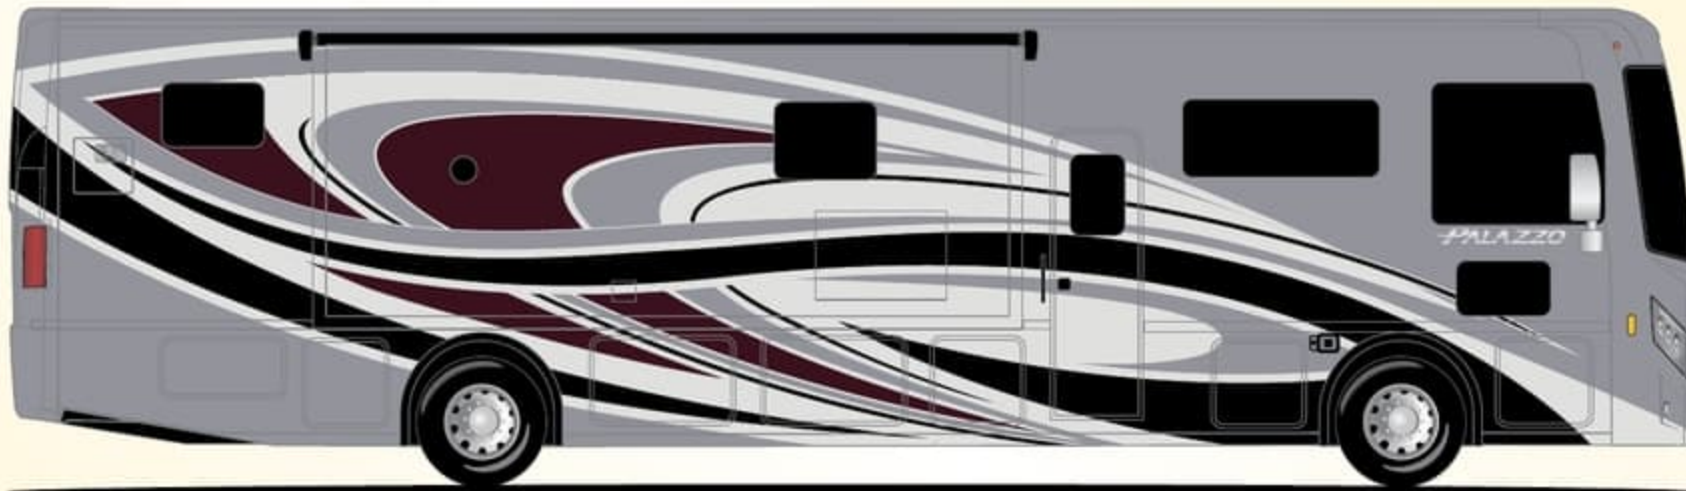

PALAZZO®

CHAMBERS BAY

OAKMONT

ST. ANDREWS

TORREY PINES

PALAZZO®

CHAMBERS BAY

OAKMONT

ST. ANDREWS

TORREY PINES

Featured Highlights

CONSTRUCTION & EXTERIOR

- Freightliner® XC-S Straight Rail Chassis with Atlas Foundation™
- Cummins® ISB 6.7L Diesel Engine with 300HP, 660 lb.-ft. Torque (33.5 & 33.6)
- Cummins® ISB 6.7L Diesel Engine with 340HP, 700 lb.-ft. Torque (37.4 & 37.5)
- 160-amp, 12-volt Alternator
- In-Block, 750-watt Engine Heater
- 6-Speed Allison Automatic Transmission
- Full Air Front & Rear Drum Anti-Lock Brakes
- I-Beam Front Axle with 55° Wheel Cut
- Air-Ride™ Suspension
- Exhaust Brake
- Sachs® Shock Absorbers
- Under-Hood Light
- 90-gallon Fuel Tank with Dual Fills
- 10,000-lb. Trailer Hitch with 7-pin Round Connector
- Automatic Leveling Jacks with Touchpad Controls
- Welded Tubular Steel Floor
- Welded Tubular Aluminum Roof & Sidewall Cage Construction
- Vacu-Bond Laminated Roof, Walls & Floors with Block Foam Insulation
- One-Piece Fiberglass Front & Rear Caps
- One-Piece Windshield
- One-Piece TPO Roof
- Full-Body Paint Package with Gel-Coat Sidewalls with Invisible Front Paint Protection
- Basement Pass-Through Storage Compartment
- Easy Slide Storage Tray (33.5 & 33.6)

AUTOMOTIVE & COCKPIT

- 10" Touchscreen Dash Radio with Bluetooth® & SiriusXM® Ready
- Chrome Heated/Remote Exterior Mirrors with Integrated Side View Cameras
- Cruise Control
- Tilt/Telescoping Steering Column
- Dash Workstation with 110-volt & 12-volt Outlets
- Dash Fans
- Power Roller Shade on Windshield
- Manual Roller Shades on Side Windows
- Power Drop-Down Hide-Away Overhead Bunk with Cotton Cloud™ Mattress & Bunk Ladder
- Emergency Engine Start Switch
- Three-point Seat Belts for Driver and Passenger
- Leatherette Reclining/Swivel Captain's Chairs with Lumbar Support
- Valve Stem Extenders on Rear Wheels
- 255/70R 22.5" Radial Tires with Aluminum Wheels
- Fog Lights
- Bird's Eye™ Window