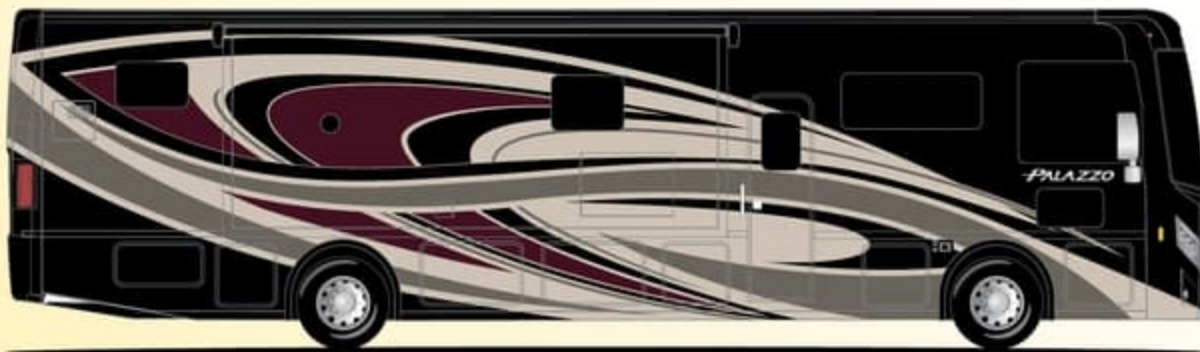

PALAZZO®

CHAMBERS BAY

OAKMONT

ST. ANDREWS

TORREY PINES

PALAZZO®

CHAMBERS BAY

OAKMONT

ST. ANDREWS

TORREY PINES

Featured Highlights

CONSTRUCTION & EXTERIOR

- Freightliner® XC-S Straight Rail Chassis with Atlas Foundation™
- Cummins® ISB 6.7L Diesel Engine with 300HP, 660 lb.-ft. Torque (33.5 & 33.6)
- Cummins® ISB 6.7L Diesel Engine with 340HP, 700 lb.-ft. Torque (37.4 & 37.5)
- 160-amp, 12-volt Alternator
- In-Block, 750-watt Engine Heater
- 6-Speed Allison Automatic Transmission
- Full Air Front & Rear Drum Anti-Lock Brakes
- I-Beam Front Axle with 55° Wheel Cut
- Air-Ride™ Suspension
- Exhaust Brake
- Sachs® Shock Absorbers
- Under-Hood Light
- 90-gallon Fuel Tank with Dual Fills
- 10,000-lb. Trailer Hitch with 7-pin Round Connector
- Automatic Leveling Jacks with Touchpad Controls
- Welded Tubular Steel Floor
- Welded Tubular Aluminum Roof & Sidewall Cage Construction
- Vacu-Bond Laminated Roof, Walls & Floors with Block Foam Insulation
- One-Piece Fiberglass Front & Rear Caps
- One-Piece Windshield
- One-Piece TPO Roof
- Full-Body Paint Package with Gel-Coat Sidewalls with Invisible Front Paint Protection
- Basement Pass-Through Storage Compartment
- Easy Slide Storage Tray (33.5 & 33.6)