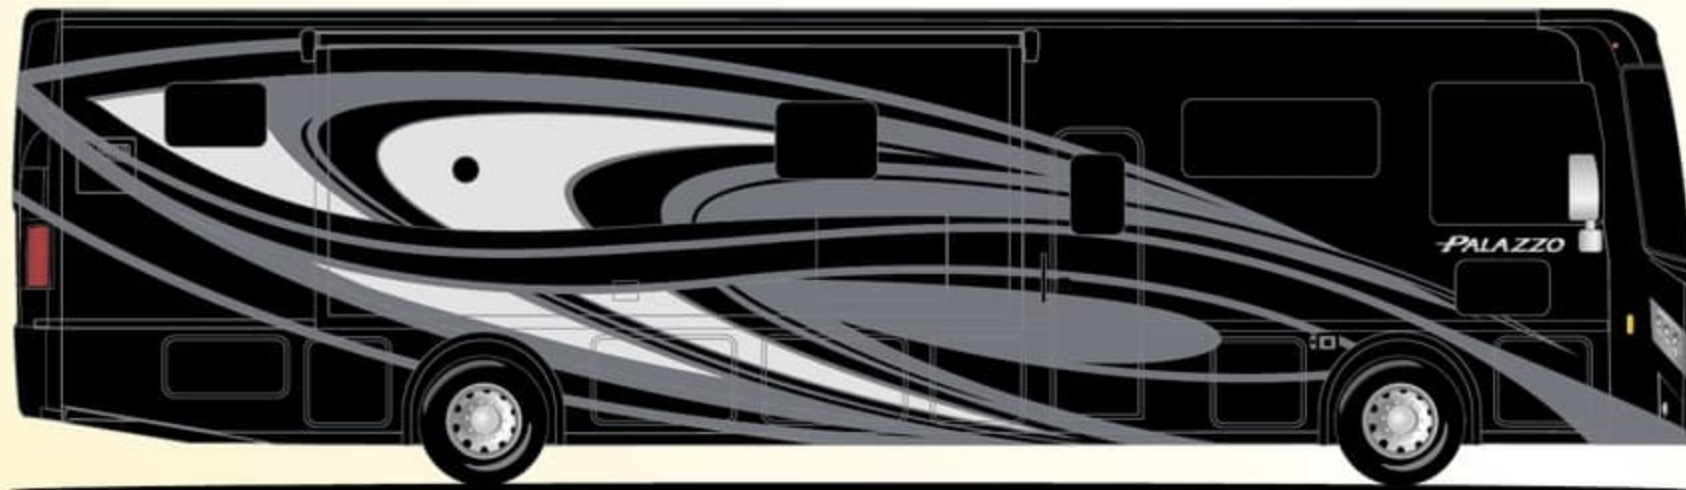

PALAZZO®

CHAMBERS BAY

OAKMONT

ST. ANDREWS

TORREY PINES

PALAZZO®

CHAMBERS BAY

OAKMONT

ST. ANDREWS

TORREY PINES

Featured Highlights

CONSTRUCTION & EXTERIOR

- Freightliner® XC-S Straight Rail Chassis with Atlas Foundation™
- Cummins® ISB 6.7L Diesel Engine with 300HP, 660 lb.-ft. Torque (33.5 & 33.6)
- Cummins® ISB 6.7L Diesel Engine with 340HP, 700 lb.-ft. Torque (37.4 & 37.5)
- 160-amp, 12-volt Alternator
- In-Block, 750-watt Engine Heater
- 6-Speed Allison Automatic Transmission
- Full Air Front & Rear Drum Anti-Lock Brakes
- I-Beam Front Axle with 55° Wheel Cut
- Air-Ride™ Suspension
- Exhaust Brake
- Sachs® Shock Absorbers
- Under-Hood Light
- 90-gallon Fuel Tank with Dual Fills
- 10,000-lb. Trailer Hitch with 7-pin Round Connector
- Automatic Leveling Jacks with Touchpad Controls
- Welded Tubular Steel Floor
- Welded Tubular Aluminum Roof & Sidewall Cage Construction
- Vacu-Bond Laminated Roof, Walls & Floors with Block Foam Insulation
- One-Piece Fiberglass Front & Rear Caps
- One-Piece Windshield
- One-Piece TPO Roof
- Full-Body Paint Package with Gel-Coat Sidewalls with Invisible Front Paint Protection
- Basement Pass-Through Storage Compartment
- Easy Slide Storage Tray (33.5 & 33.6)