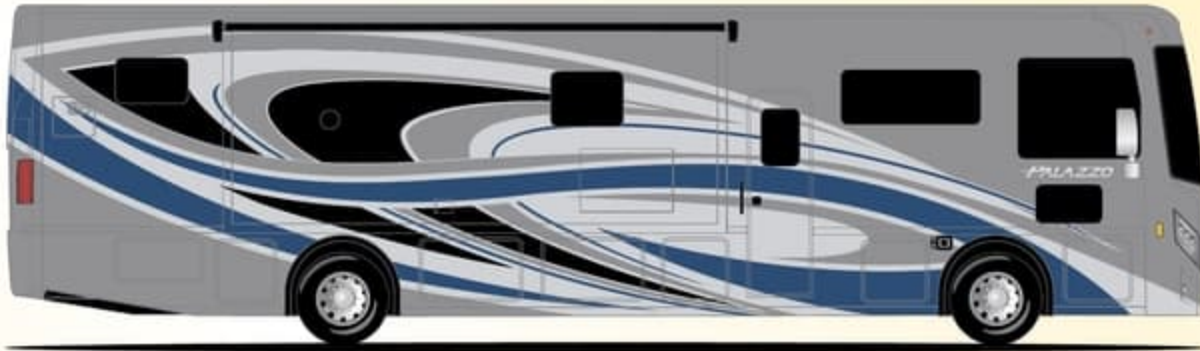

PALAZZO®

CHAMBERS BAY

OAKMONT

ST. ANDREWS

TORREY PINES

PALAZZO®

CHAMBERS BAY

OAKMONT

ST. ANDREWS

TORREY PINES

Featured Highlights

CONSTRUCTION & EXTERIOR

- Freightliner® XC-S Straight Rail Chassis with Atlas Foundation™
- Cummins® ISB 6.7L Diesel Engine with 300HP, 660 lb.-ft. Torque (33.5 & 33.6)
- Cummins® ISB 6.7L Diesel Engine with 340HP, 700 lb.-ft. Torque (37.4 & 37.5)
- 160-amp, 12-volt Alternator
- In-Block, 750-watt Engine Heater
- 6-Speed Allison Automatic Transmission
- Full Air Front & Rear Drum Anti-Lock Brakes
- I-Beam Front Axle with 55° Wheel Cut
- Air-Ride™ Suspension
- Exhaust Brake
- Sachs® Shock Absorbers
- Under-Hood Light
- 90-gallon Fuel Tank with Dual Fills
- 10,000-lb. Trailer Hitch with 7-pin Round Connector
- Automatic Leveling Jacks with Touchpad Controls
- Welded Tubular Steel Floor
- Welded Tubular Aluminum Roof & Sidewall Cage Construction
- Vacu-Bond Laminated Roof, Walls & Floors with Block Foam Insulation
- One-Piece Fiberglass Front & Rear Caps
- One-Piece Windshield
- One-Piece TPO Roof
- Full-Body Paint Package with Gel-Coat Sidewalls with Invisible Front Paint Protection
- Basement Pass-Through Storage Compartment
- Easy Slide Storage Tray (33.5 & 33.6)