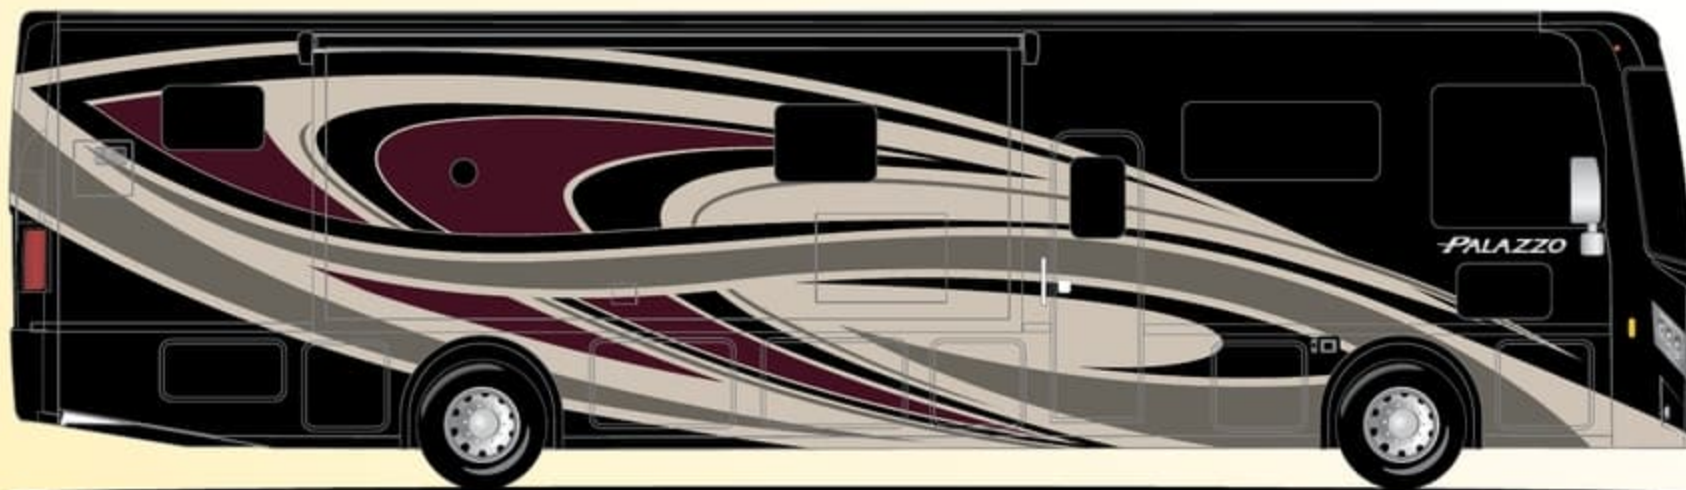

PALAZZO®

CHAMBERS BAY

OAKMONT

ST. ANDREWS

TORREY PINES

PALAZZO®

CHAMBERS BAY

OAKMONT

ST. ANDREWS

TORREY PINES

Featured Highlights

CONSTRUCTION & EXTERIOR

- Freightliner® XC-S Straight Rail Chassis with Atlas Foundation™
- Cummins® ISB 6.7L Diesel Engine with 300HP, 660 lb.-ft. Torque (33.5 & 33.6)
- Cummins® ISB 6.7L Diesel Engine with 340HP, 700 lb.-ft. Torque (37.4 & 37.5)
- 160-amp, 12-volt Alternator
- In-Block, 750-watt Engine Heater
- 6-Speed Allison Automatic Transmission
- Full Air Front & Rear Drum Anti-Lock Brakes
- I-Beam Front Axle with 55° Wheel Cut
- Air-Ride™ Suspension
- Exhaust Brake
- Sachs® Shock Absorbers
- Under-Hood Light
- 90-gallon Fuel Tank with Dual Fills
- 10,000-lb. Trailer Hitch with 7-pin Round Connector
- Automatic Leveling Jacks with Touchpad Controls
- Welded Tubular Steel Floor
- Welded Tubular Aluminum Roof & Sidewall Cage Construction
- Vacu-Bond Laminated Roof, Walls & Floors with Block Foam Insulation
- One-Piece Fiberglass Front & Rear Caps
- One-Piece Windshield
- One-Piece TPO Roof
- Full-Body Paint Package with Gel-Coat Sidewalls with Invisible Front Paint Protection
- Basement Pass-Through Storage Compartment
- Easy Slide Storage Tray (33.5 & 33.6)