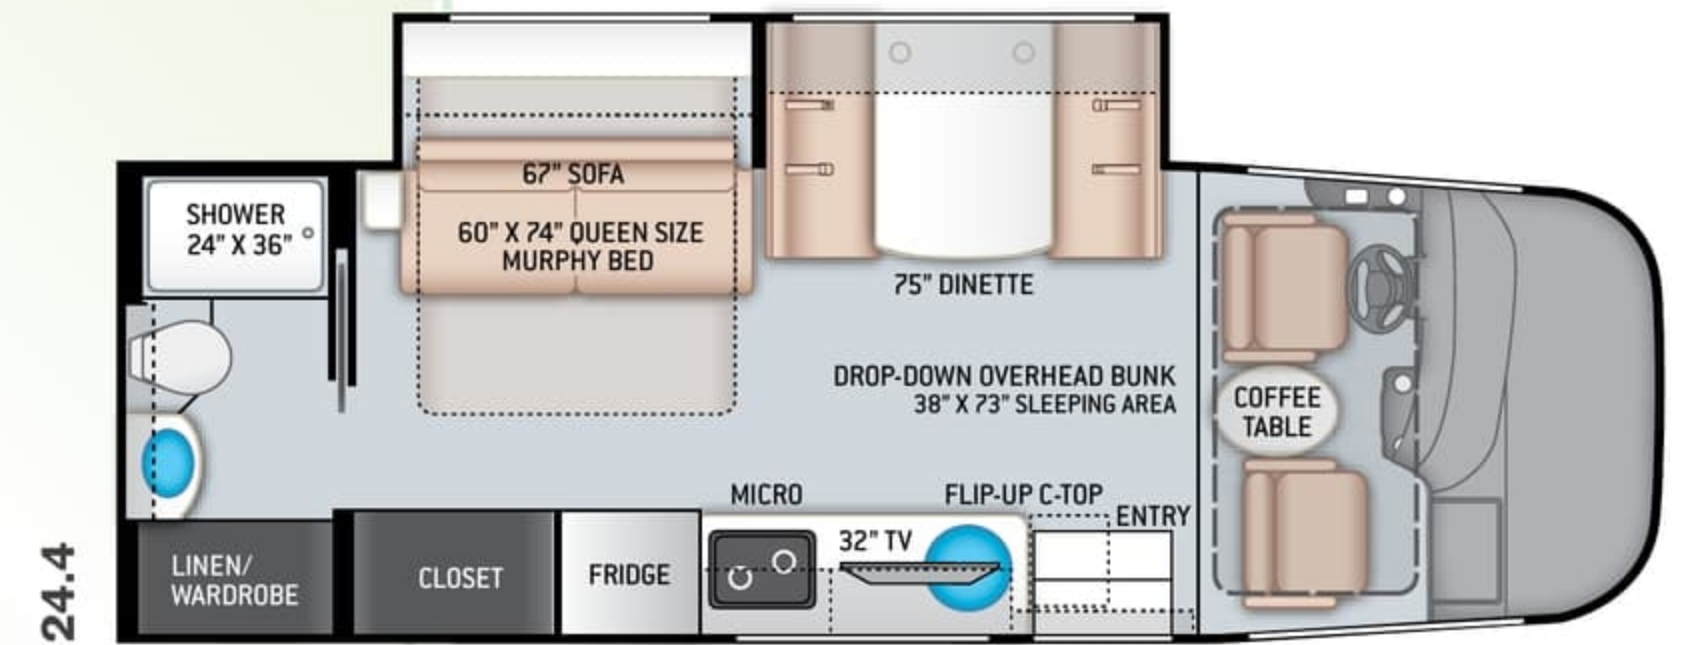

OPTIONAL HOME COLLECTION