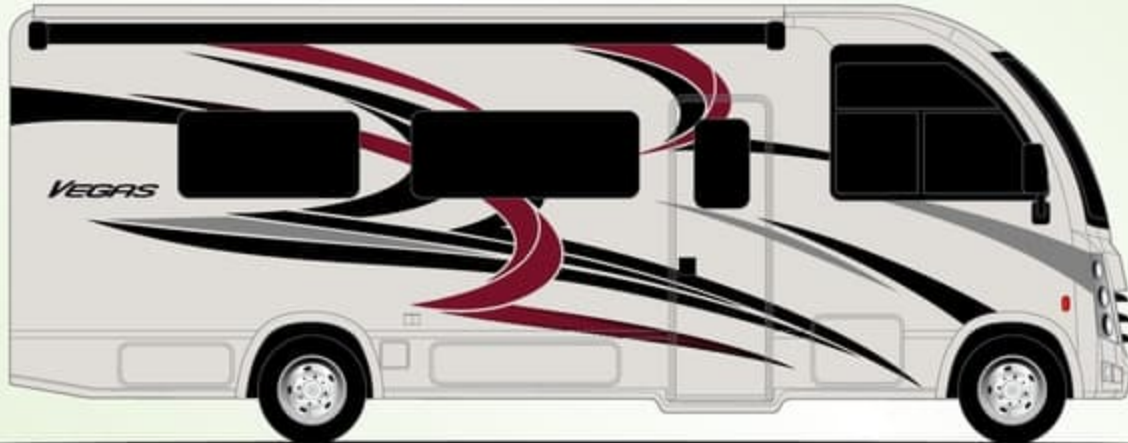

MARQUE QHD-MAXI