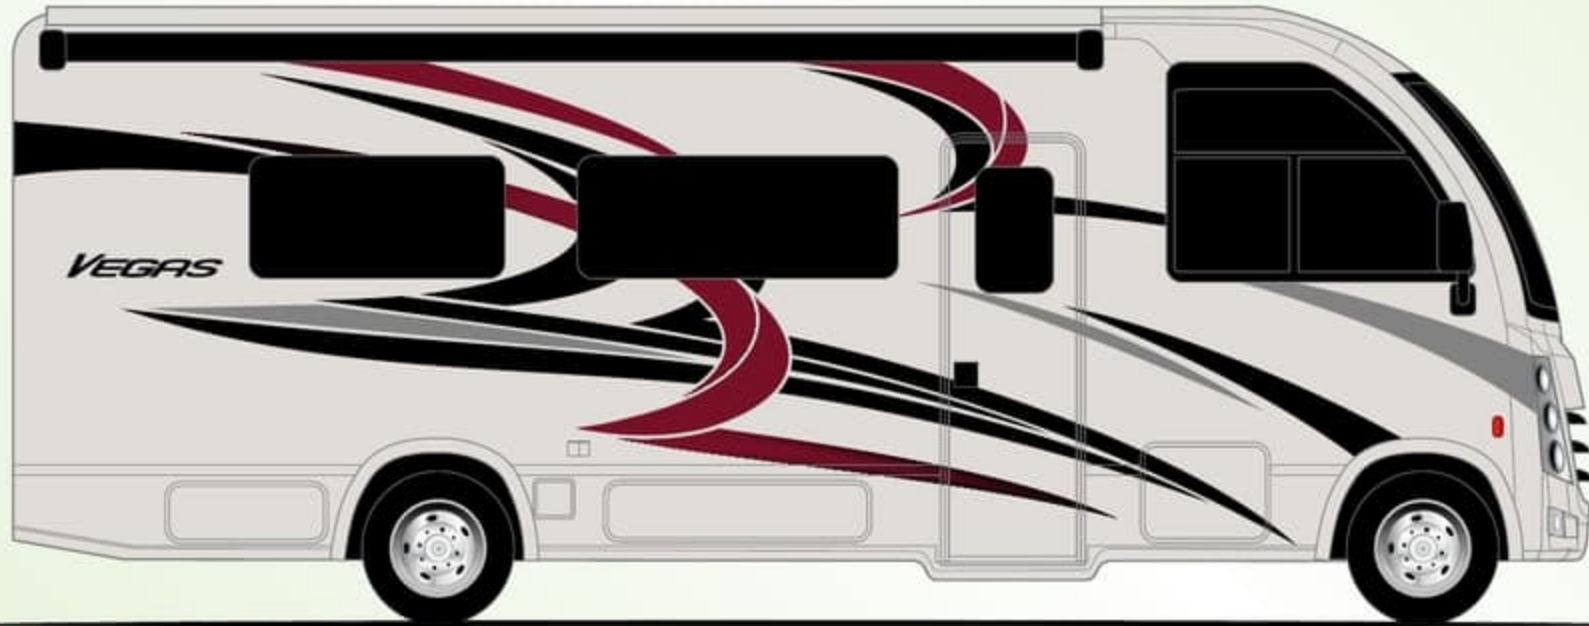

MARQUE VHD-MAX

DIVINE LINEN

SILVER OAK

OPTIONAL HOME COLLECTION

Featured Highlights

CONSTRUCTION & EXTERIOR

- Ford® E-Series Chassis – TorqShift® 6-Speed Automatic with Overdrive Transmission
- Premium One-Piece Roof
- One-Piece Fiberglass Front Cap
- HD-MAX® Exterior with Graphics Package
- Lighted Rotocast Storage Compartments
- Flush Mount Radius Compartment Doors
- Power Patio Awning with Integrated LED Lighting
- Slideout Room Topper Awning(s)
- Entry Door Grab Handle
- Frameless Windows
- 8,000-lb. Trailer Hitch with 7-pin Round Connector