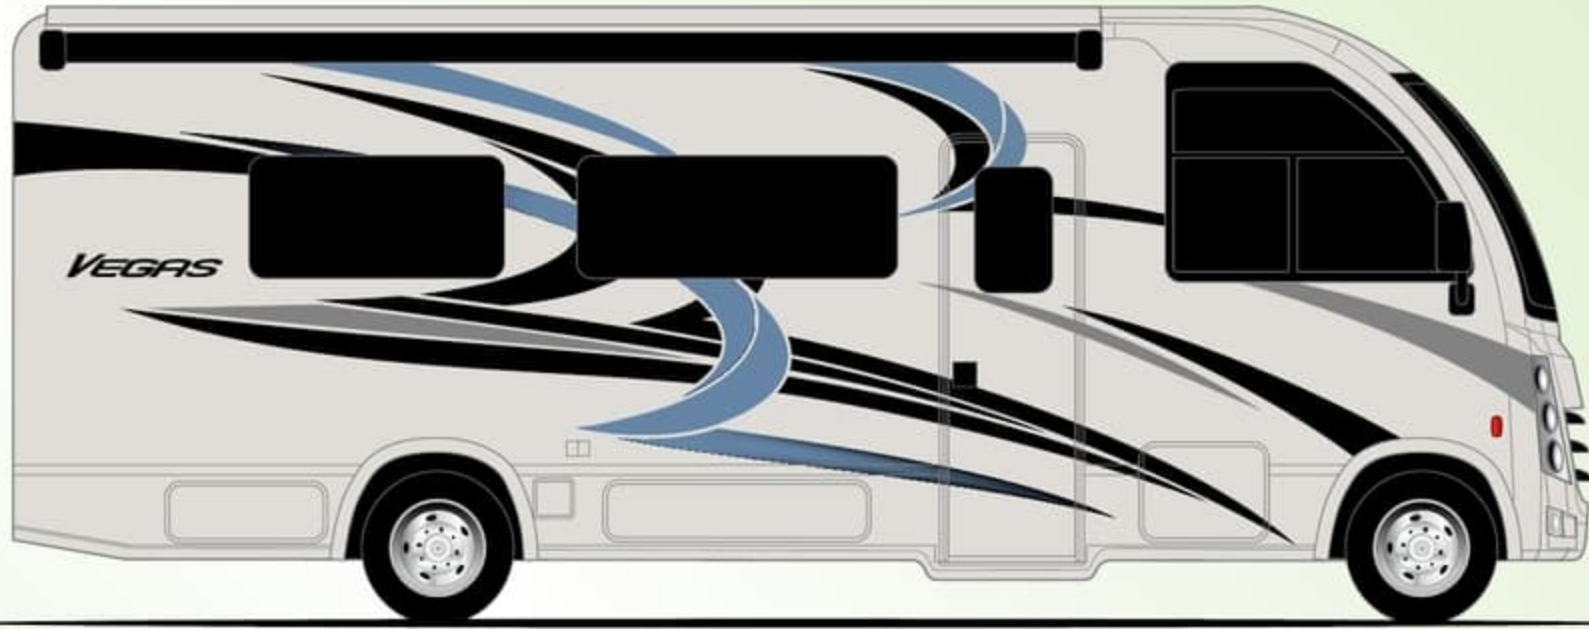

VEGAS®

GALLERIA VHD-MAX