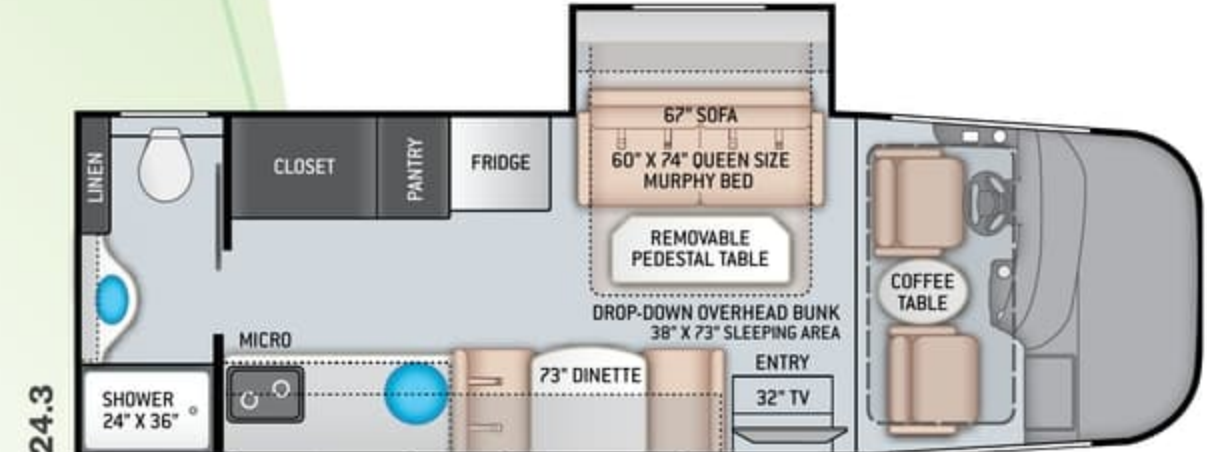

OPTIONAL HOME COLLECTION