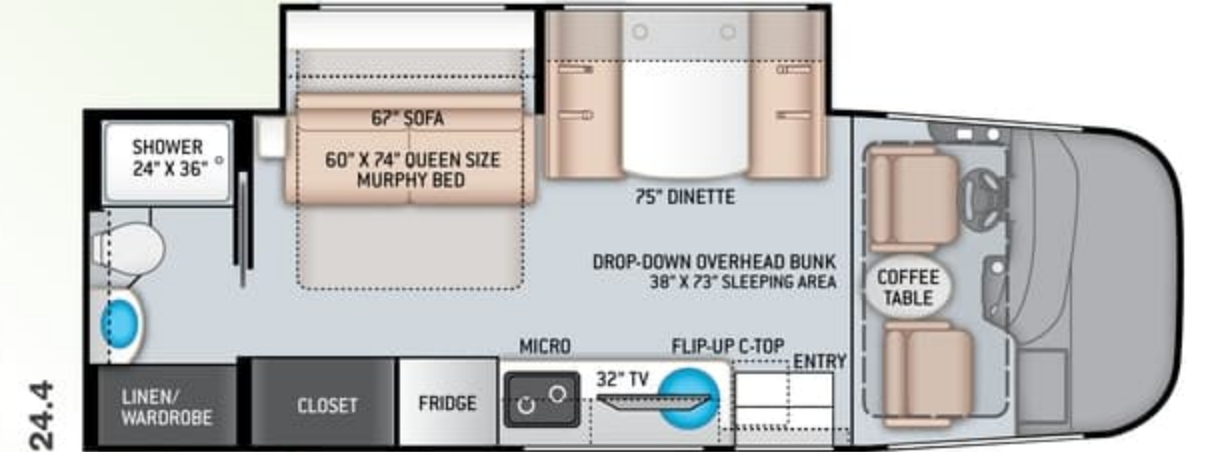

OPTIONAL HOME COLLECTION