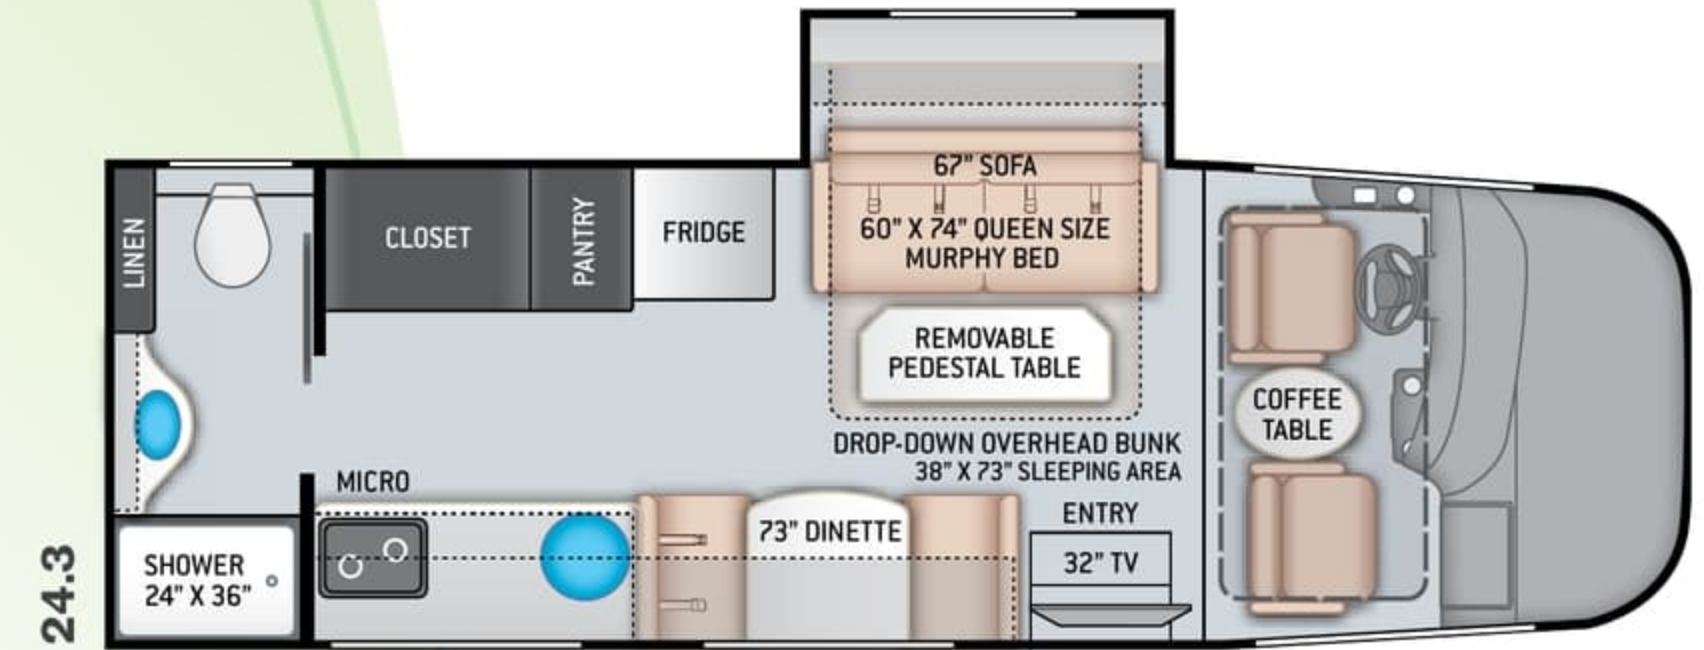

OPTIONAL HOME COLLECTION