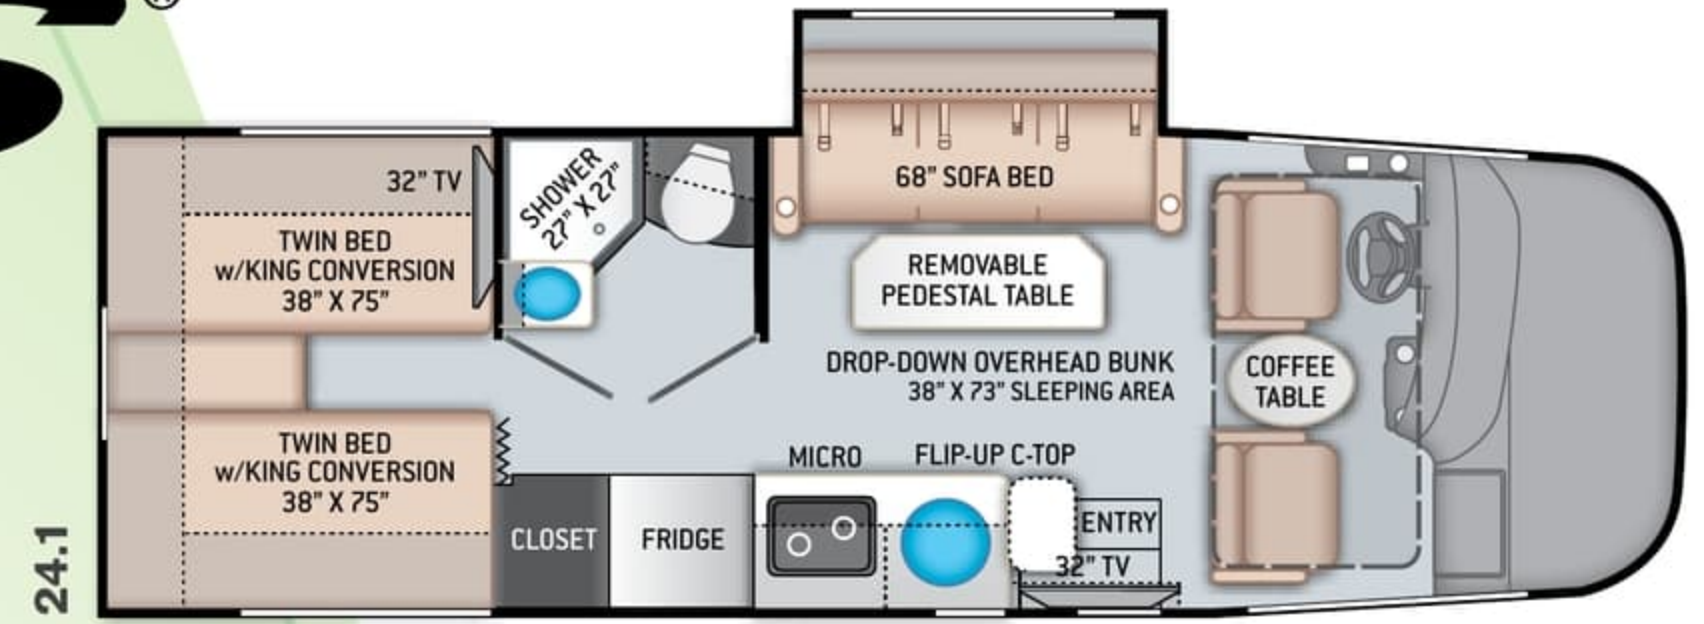

OPTIONAL HOME COLLECTION