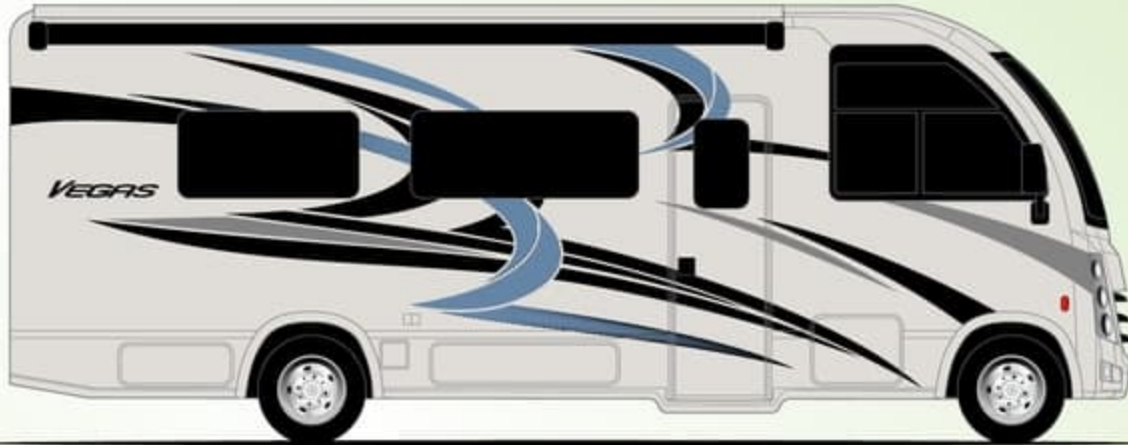

VEGAS®

GALLERIA QHD-MAXI