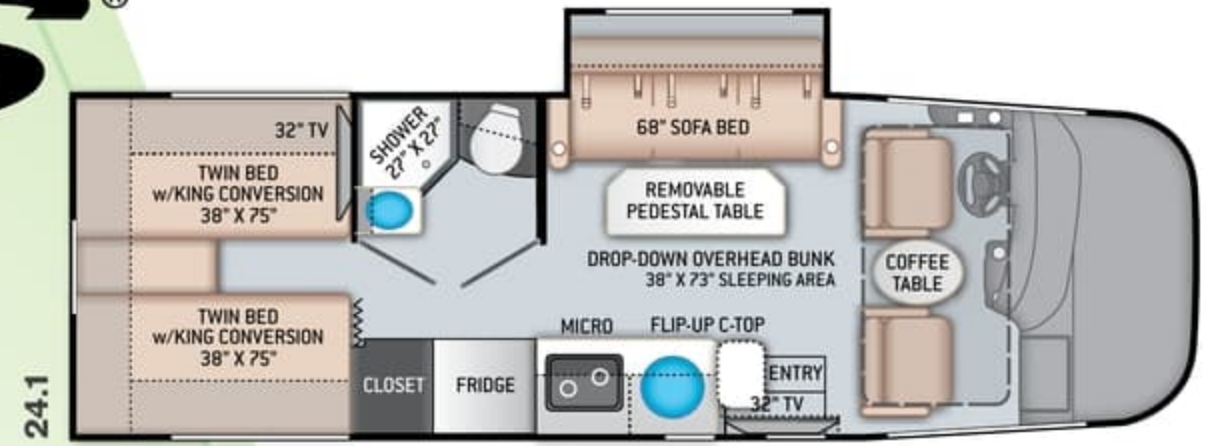

OPTIONAL HOME COLLECTION