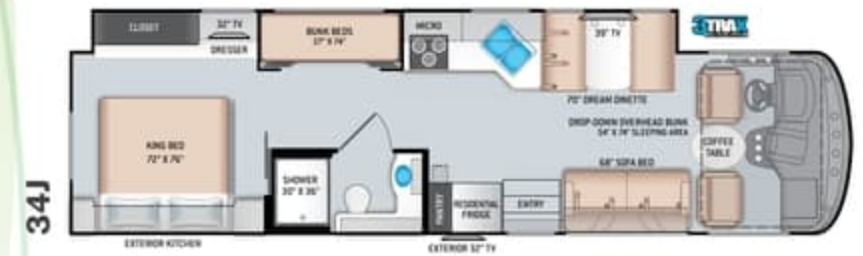

OPTIONAL THEATER SEATING