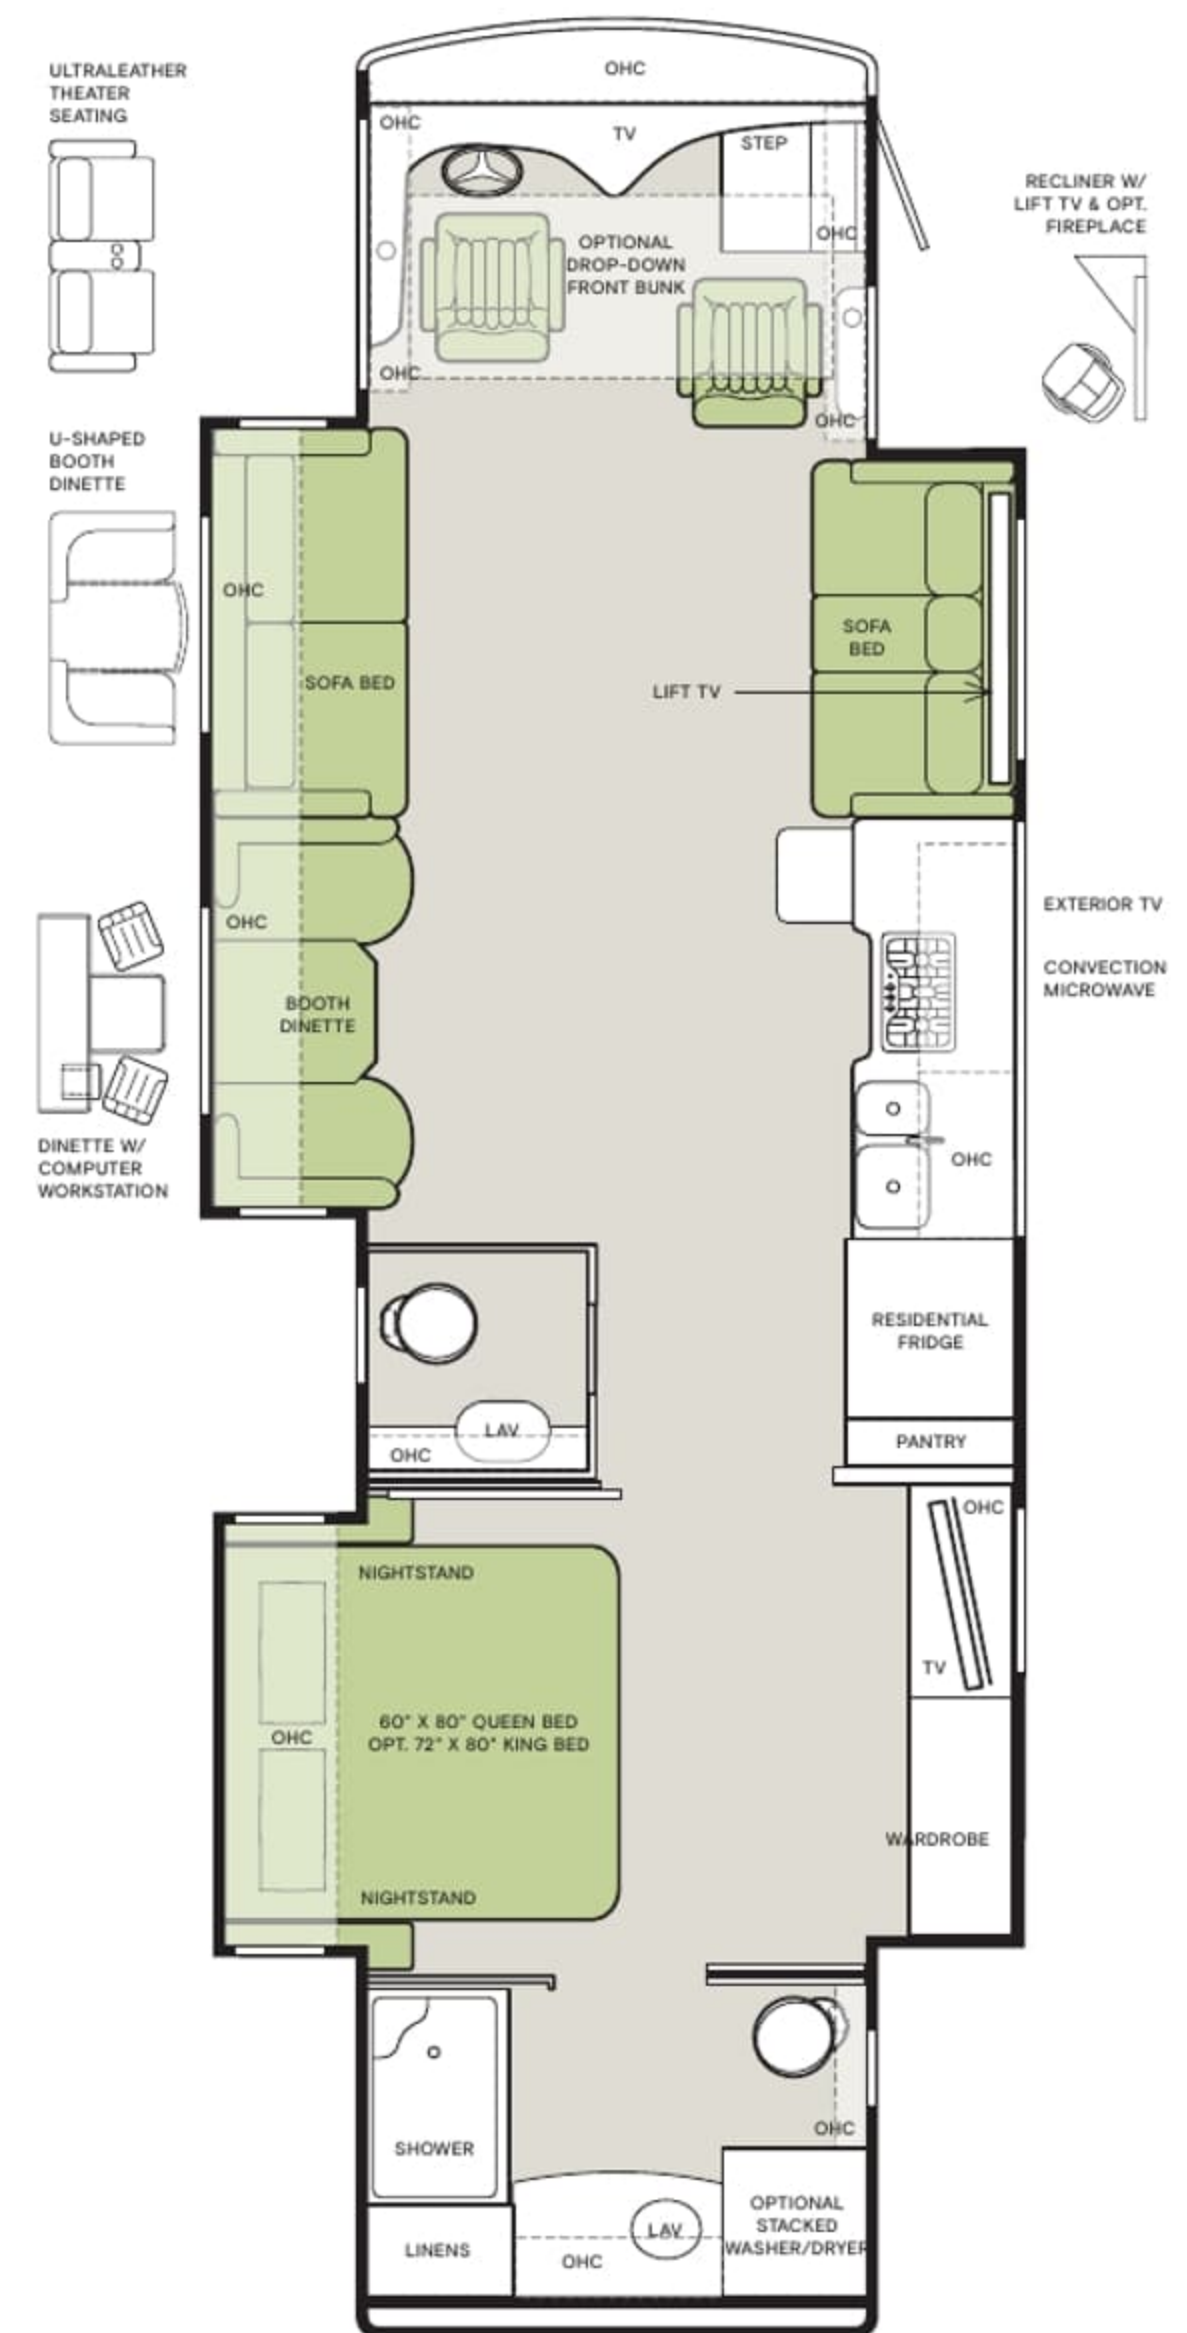

Floor Plans

The design of every Allegro RED 360 floor plan must meet four essential criteria: Maximum space, Optimal organization, Relaxation plus, and Elegant atmosphere. Tiffin's MORE Plans offer your family the most comfortable layout for life on the road.

If optional furniture combinations are selected, window locations may vary from diagram shown.

All options may not be available in every model. Because of progressive improvements and specifications, standard and optional equipment are subject to change without notice or obligation.

For a complete and up-to-date list of available options and specifications, visit tiffinmotorhomes.com.

33 AA

37 BA