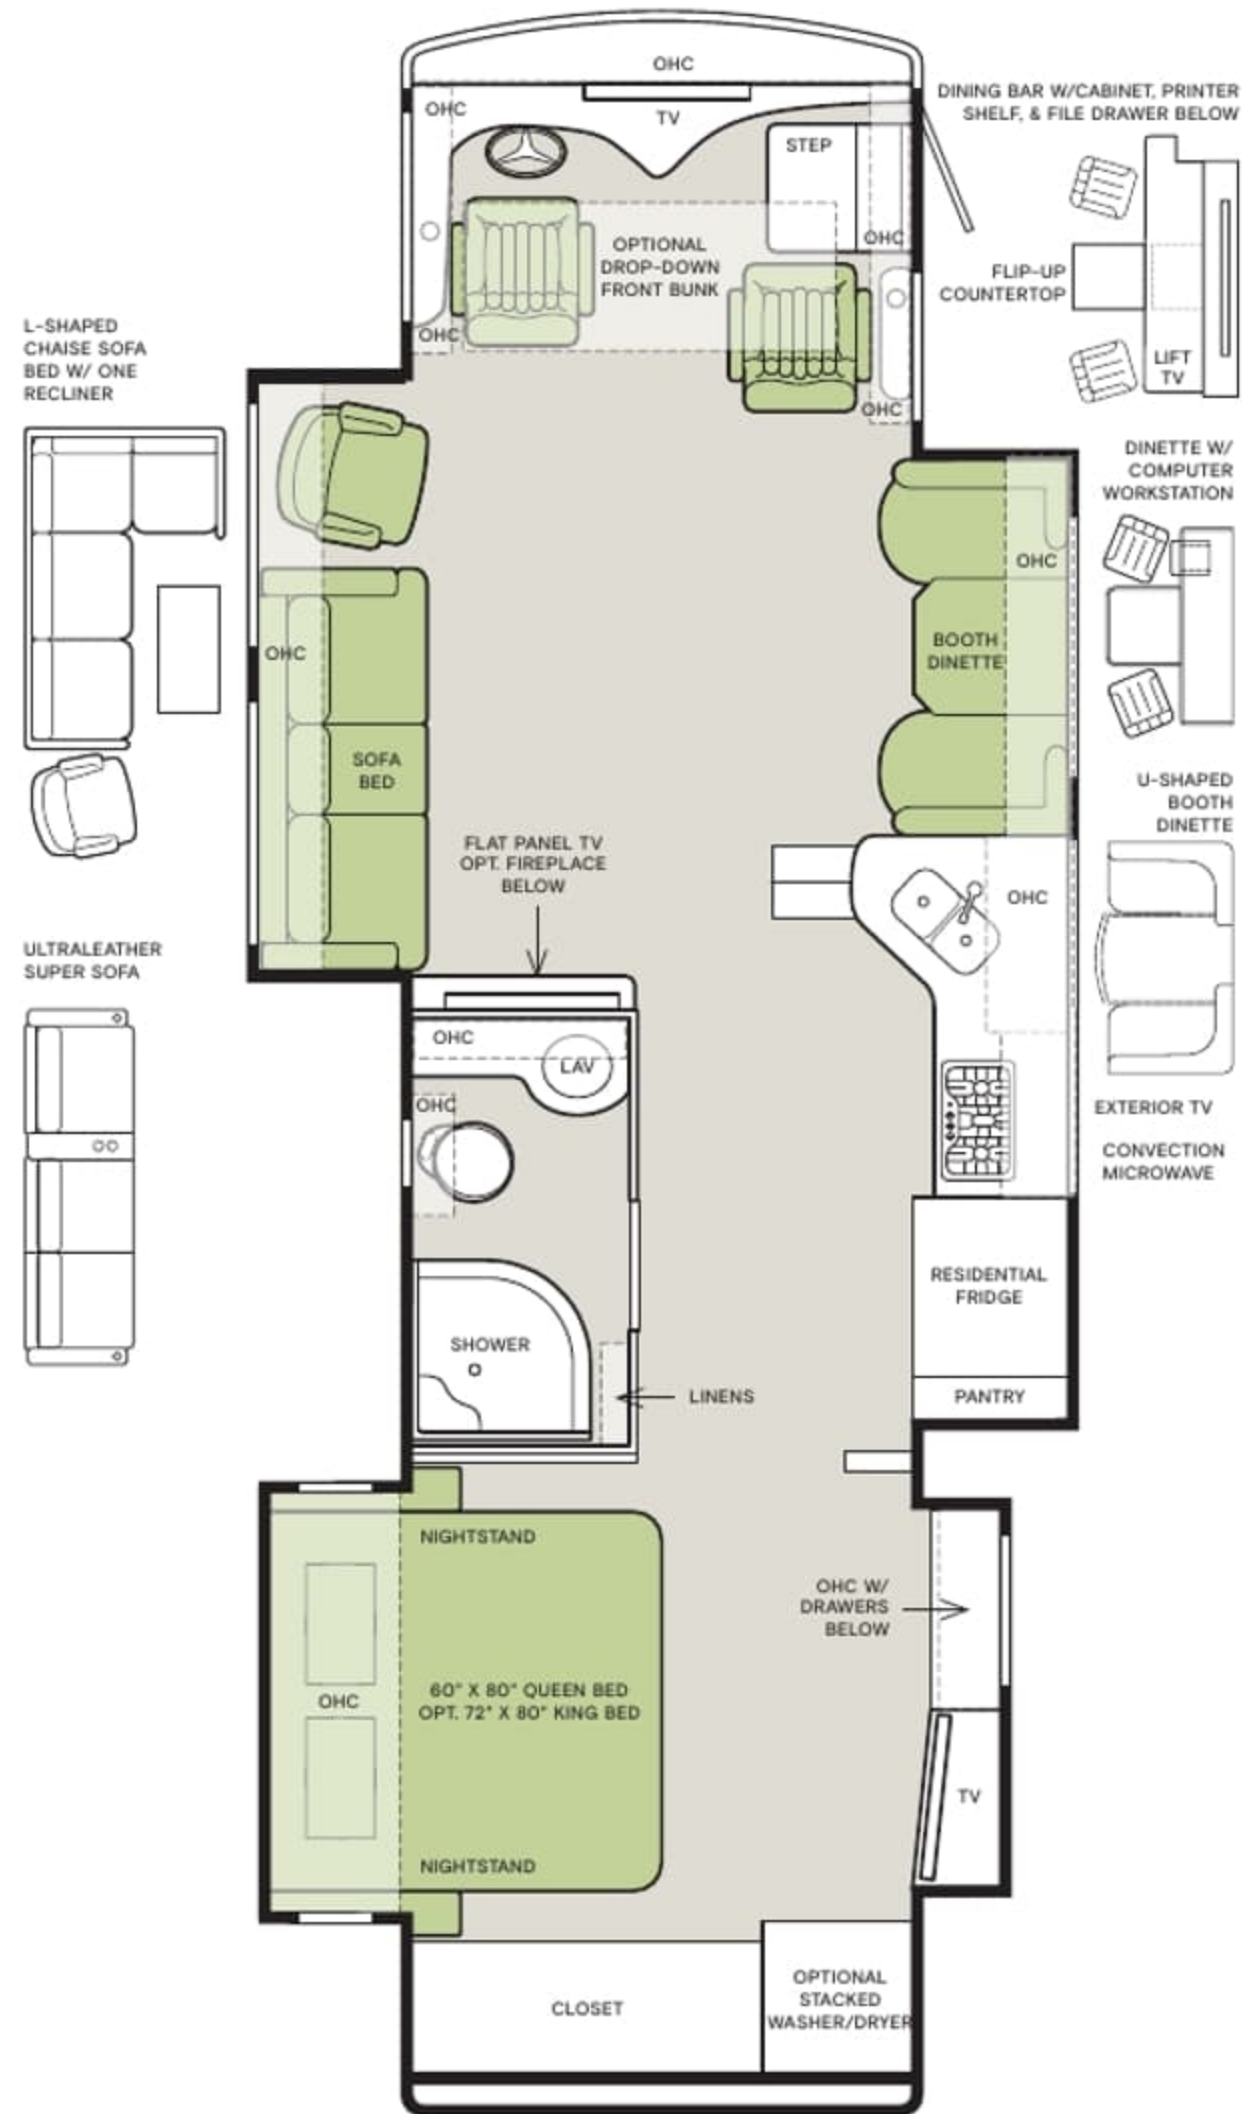

Floor Plans

The design of every Allegro RED 360 floor plan must meet four essential criteria: Maximum space, Optimal organization, Relaxation plus, and Elegant atmosphere. Tiffin's MORE Plans offer your family the most comfortable layout for life on the road.

If optional furniture combinations are selected, window locations may vary from diagram shown.

All options may not be available in every model. Because of progressive improvements and specifications, standard and optional equipment are subject to change without notice or obligation.

For a complete and up-to-date list of available options and specifications, visit tiffinmotorhomes.com.

33 AA