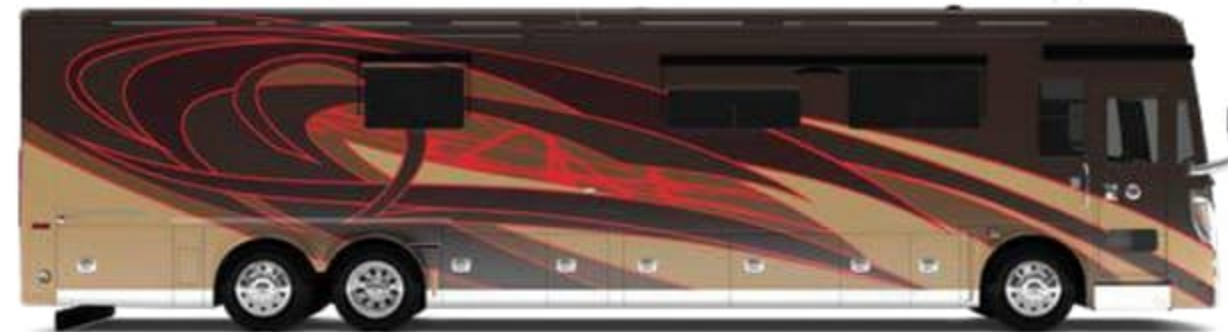

G9 LASER RED