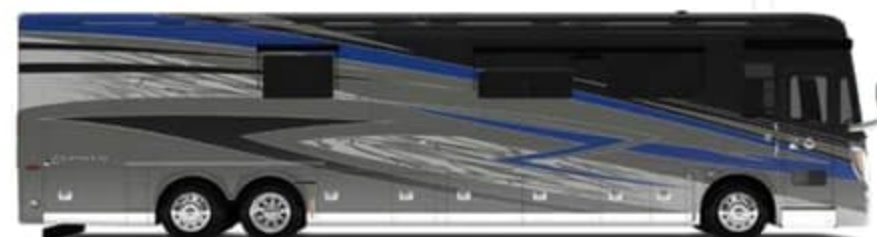

G10 WATERFALL