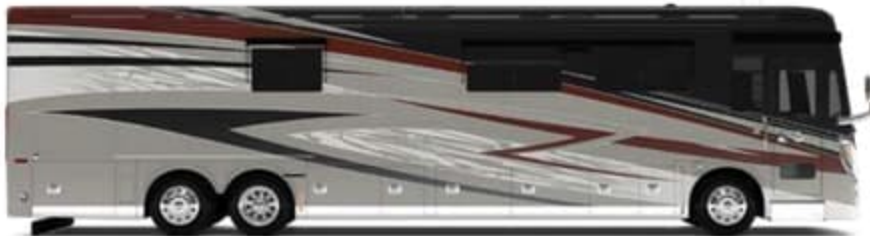

GENERATION 10

G10 CINDERWOOD