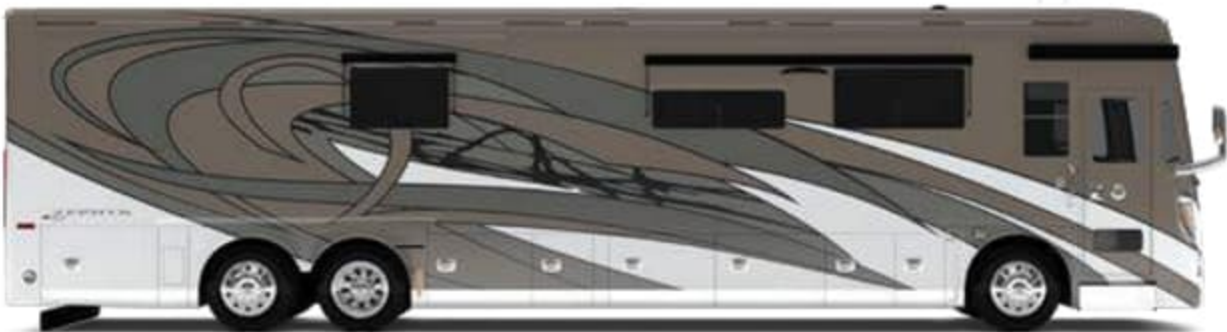

G9 IRON SLATE