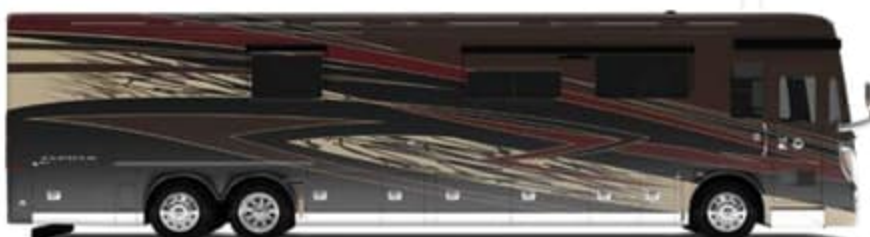

G10 RUSTIC CANYON