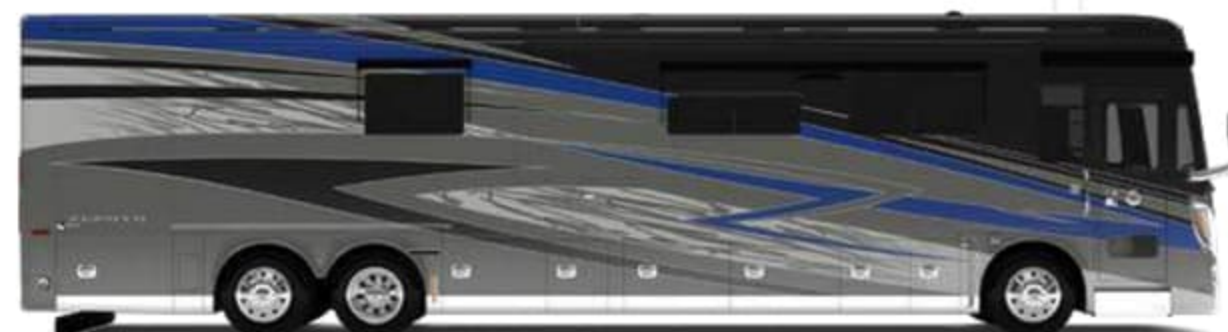

G10 WATERFALL