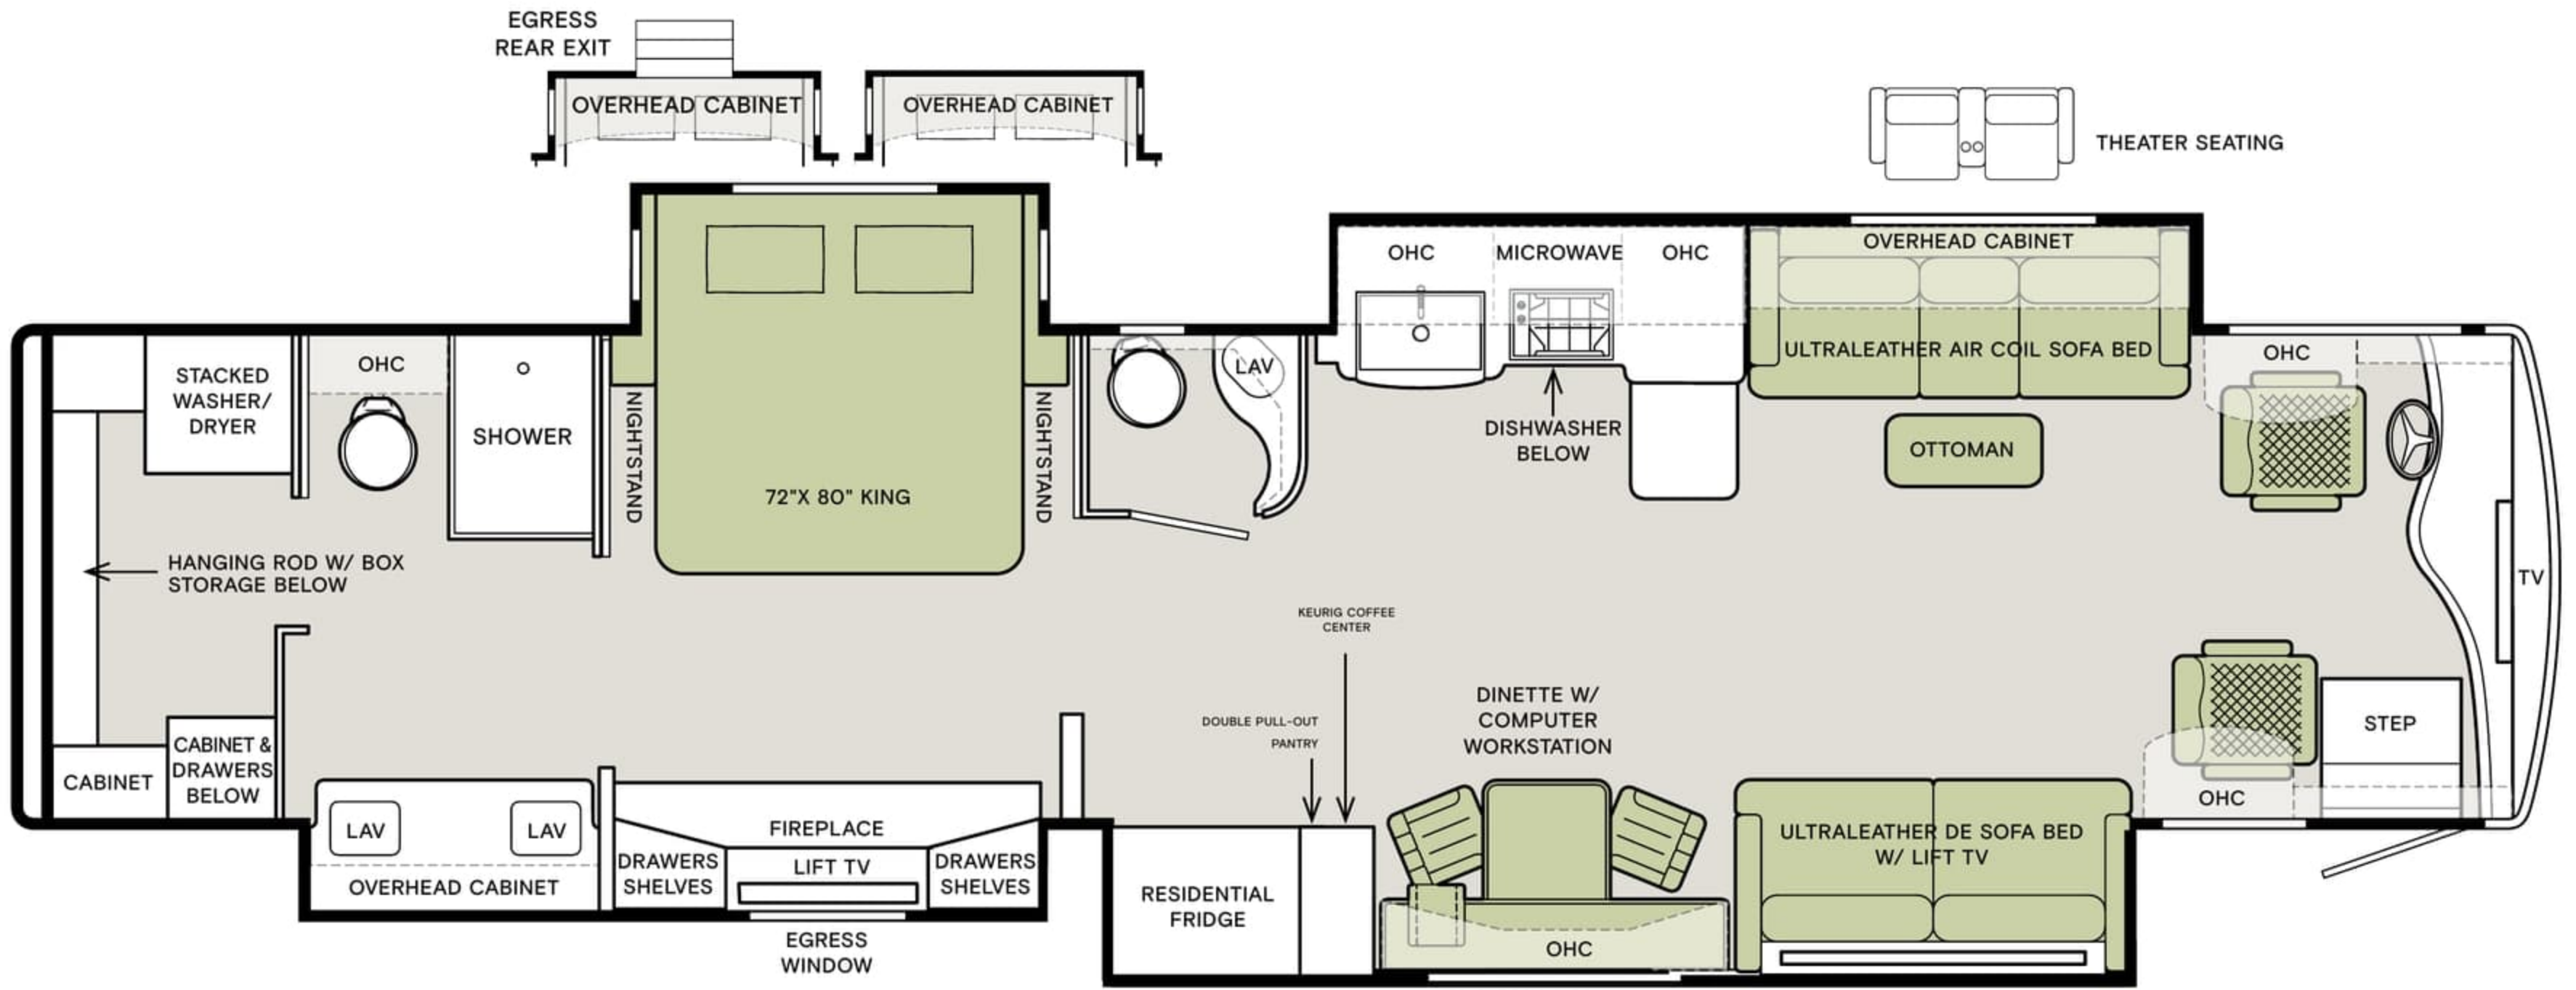

Floor Plan

The design of the Zephyr floor plan must meet four essential criteria: Maximum space, Optimal organization, Relaxation plus, and Elegant atmosphere. Tiffin's MORE Plans offer your family the most comfortable layout for life on the road.

If optional furniture combinations are selected, window locations may vary from diagram shown. All options may not be available in every model. Because of progressive improvements and specifications, standard and optional equipment are subject to change without notice or obligation. For a complete and up-to-date list of available options and specifications, visit tiffinmotorhomes.com.

45 PZ

EXTERIOR TV