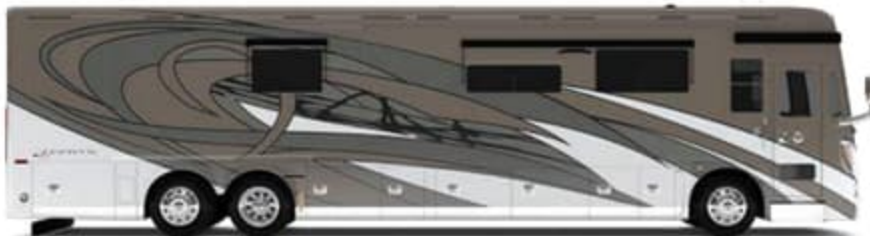

G9 IRON SLATE