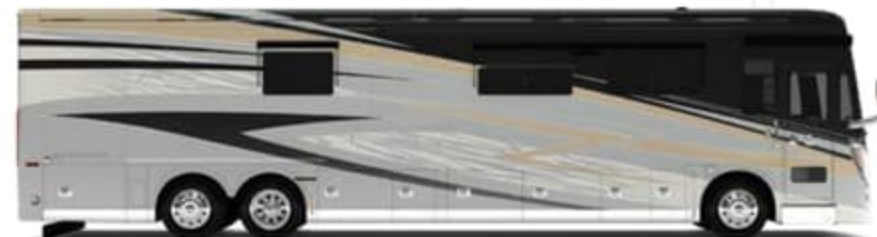

G10 MOONSTONE