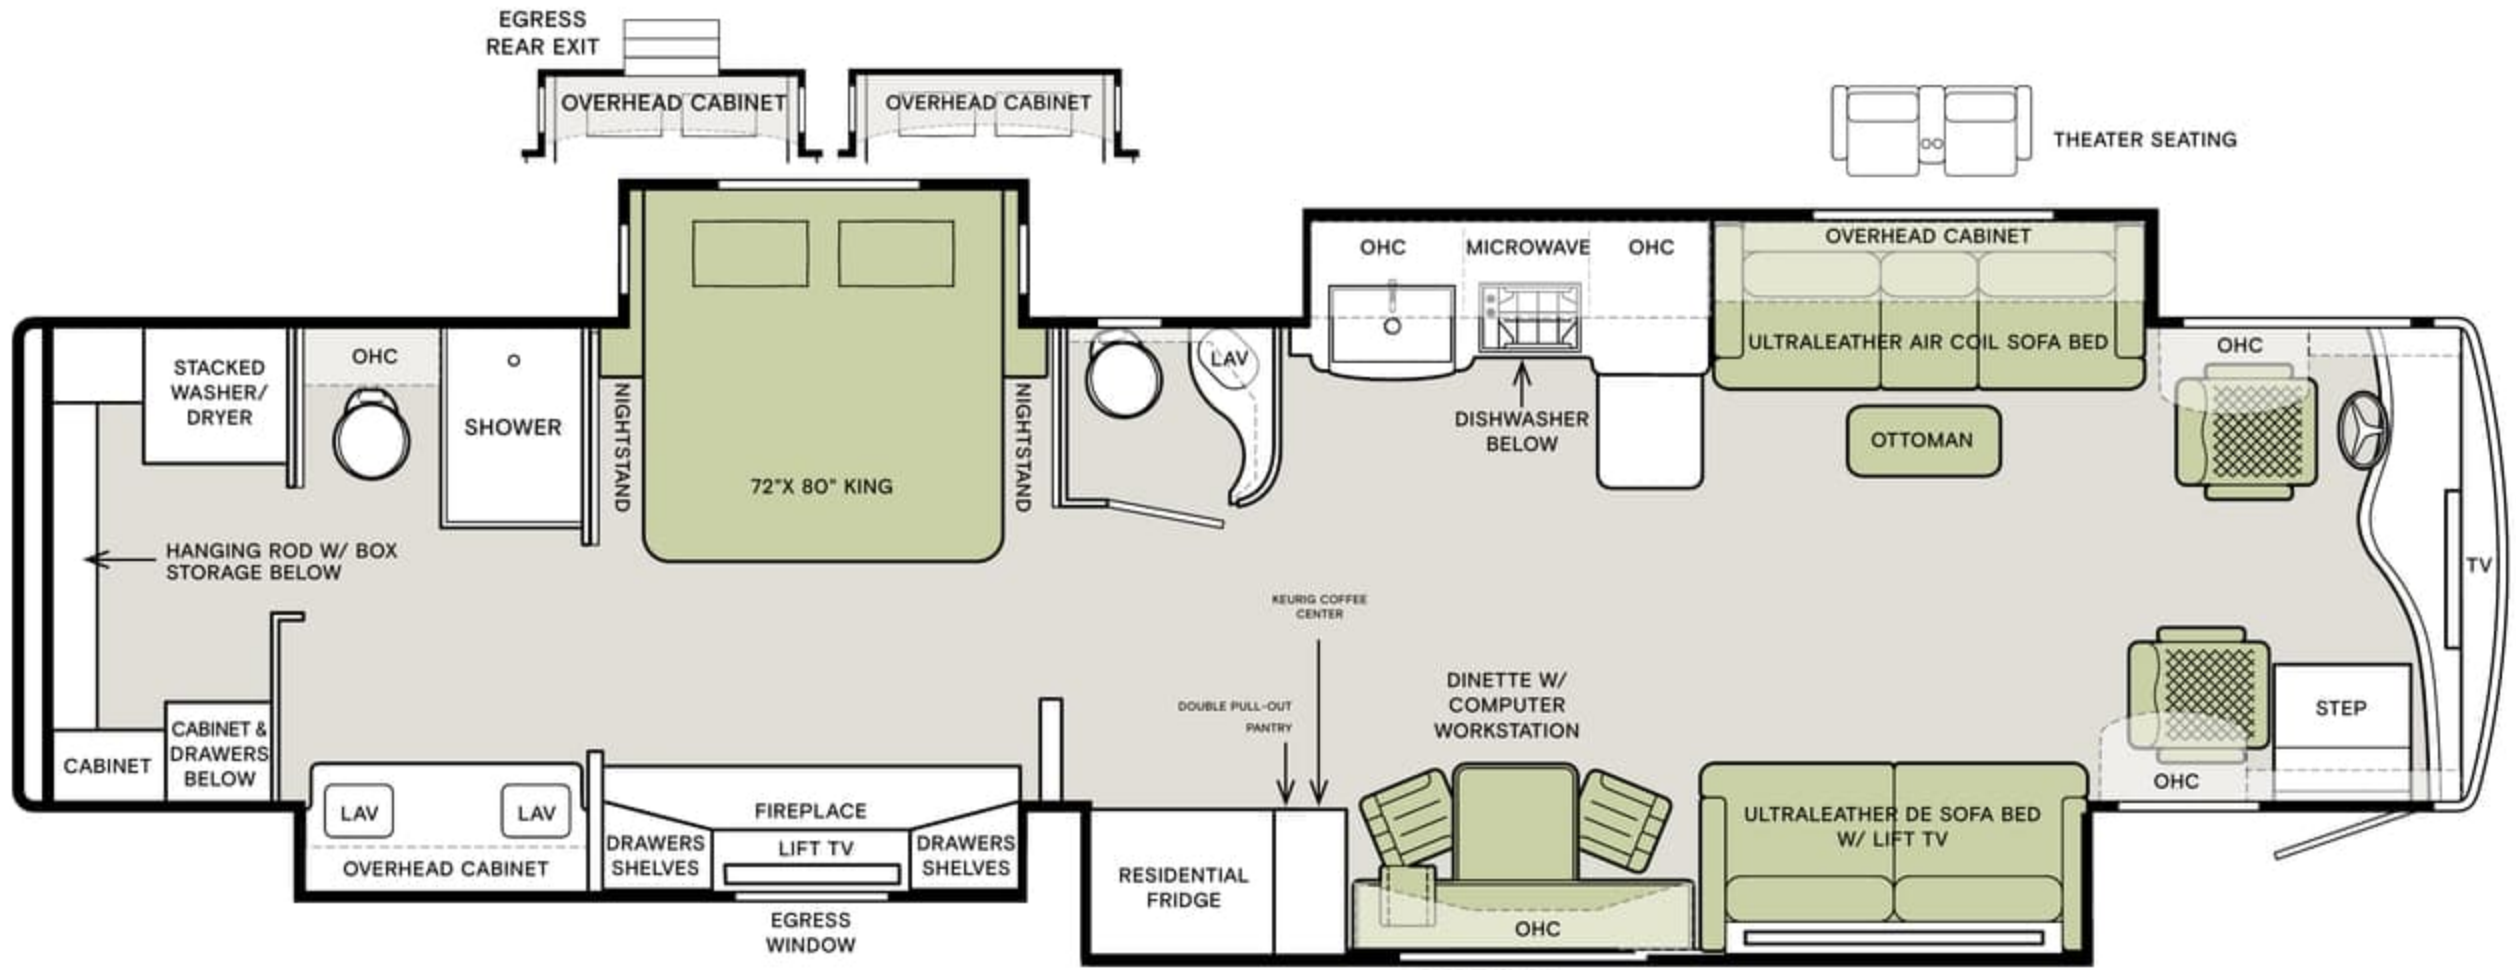

Floor Plan

The design of the Zephyr floor plan must meet four essential criteria: Maximum space, Optimal organization, Relaxation plus, and Elegant atmosphere. Tiffin's MORE Plans offer your family the most comfortable layout for life on the road.

If optional furniture combinations are selected, window locations may vary from diagram shown. All options may not be available in every model. Because of progressive improvements and specifications, standard and optional equipment are subject to change without notice or obligation. For a complete and up-to-date list of available options and specifications, visit tiffinmotorhomes.com.

45 PZ