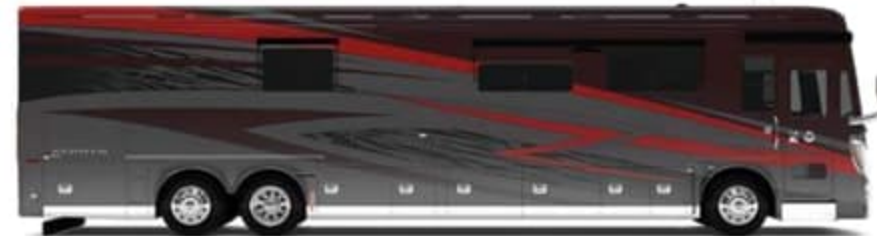

G10 FIRE OPAL