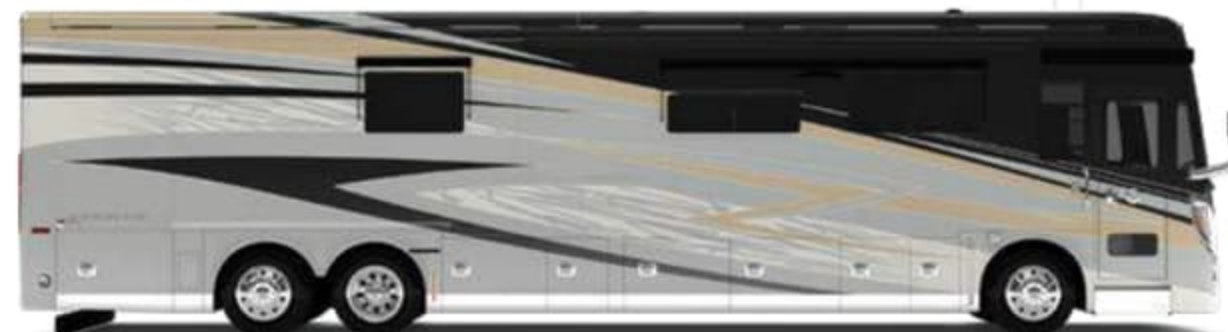

G10 FROSTED GRANITE

G10 MOONSTONE

G10 RUSTIC CANYON

G10 WATERFALL

Interior Décor

Make your experience on the road all your own. Express yourself by choosing the interior appointments such as cabinet finishes, flooring, and décor ensembles for every part of your motorhome. In the 2022 Zephyr, you'll be able to travel in style no matter where you go.