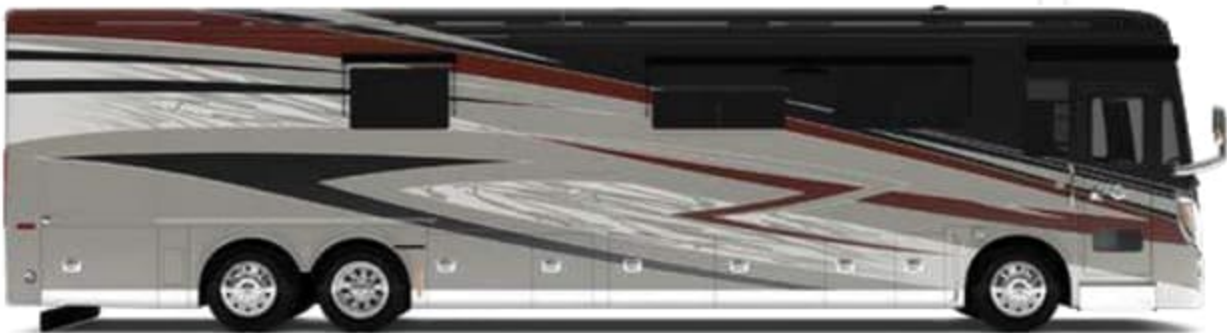

GENERATION 10

G10 CINDERWOOD