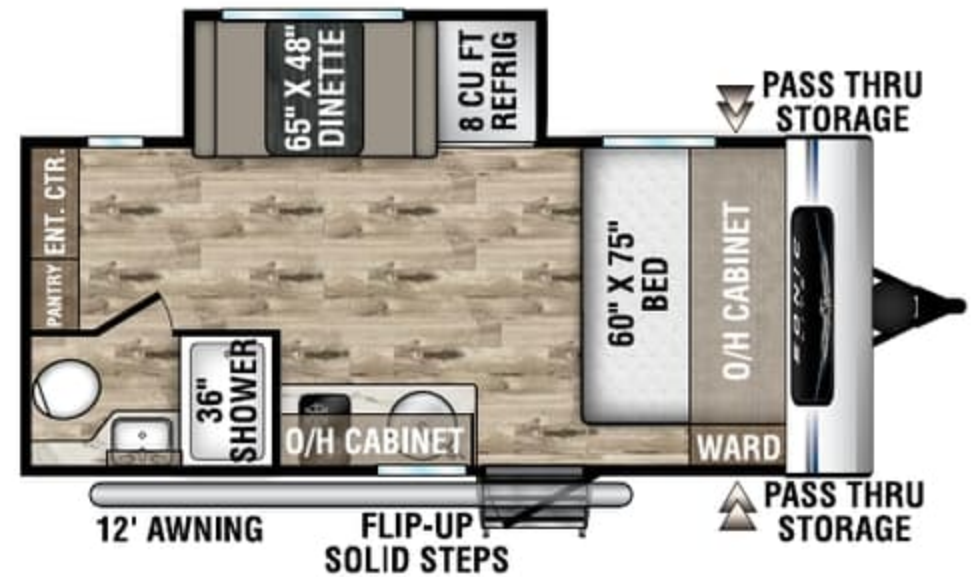

UVW - 3,160 lbs. | Exterior Length - 19' 11" | Sleeps - 2

SL150VRK

UVW - 3,020 lbs. | Exterior Length - 19' 1" | Sleeps - 2

NEW
w/Campfire
Cafe!

SL160VBH

UVW - 3,590 lbs. | Exterior Length - 21' 3" | Sleeps - 4

SL169VMK

UVW - 3,500 lbs. | Exterior Length - 21' 1" | Sleeps - 4

2022 SONIC LITE

SL169VRK

UVW – 3,620 lbs. | Exterior Length – 22'1" | Sleeps – 4

NEW
w/Campfire
Cafe!

SL169VUD

UVW – 3,450 lbs. | Exterior Length – 21'10" | Sleeps – 6