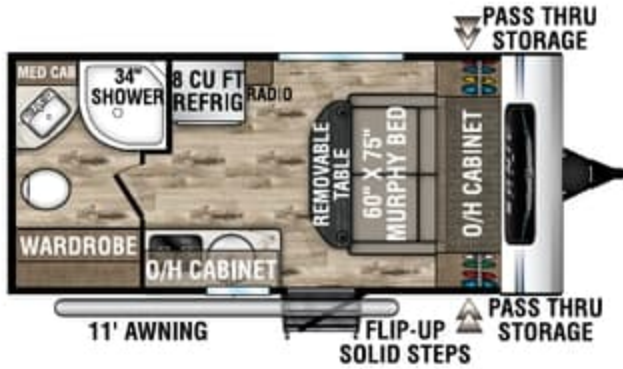

SONIC LITE

Ultra-Lite Travel Trailers

2022

SL150VRB

UVW – 3,160 lbs. | Exterior Length – 19'11" | Sleeps – 2

SL150VRK

UVW – 3,020 lbs. | Exterior Length – 19'1" | Sleeps – 2

NEW
w/Campfire
Cafe!

UVW - 3,160 lbs. | Exterior Length - 19' 11" | Sleeps - 2

SL150VRK

UVW - 3,020 lbs. | Exterior Length - 19' 1" | Sleeps - 2

NEW
w/Campfire
Cafe!

SL160VBH

UVW - 3,590 lbs. | Exterior Length - 21' 3" | Sleeps - 4

SL169VMK

UVW - 3,500 lbs. | Exterior Length - 21' 1" | Sleeps - 4

2022 SONIC LITE

SL169VRK

UVW – 3,620 lbs. | Exterior Length – 22'1" | Sleeps – 4

NEW
w/Campfire
Cafe!

SL169VUD

UVW – 3,450 lbs. | Exterior Length – 21'10" | Sleeps – 6

Some items shown are not included as standard or optional equipment.

©2021 Venture | 10/20/21 | 15M

2022 SONIC LITE

SL169VRK

UVW - 3,620 lbs. | Exterior Length - 22'1" | Sleeps - 4

NEW
w/Campfire
Cafe!

SL169VUD