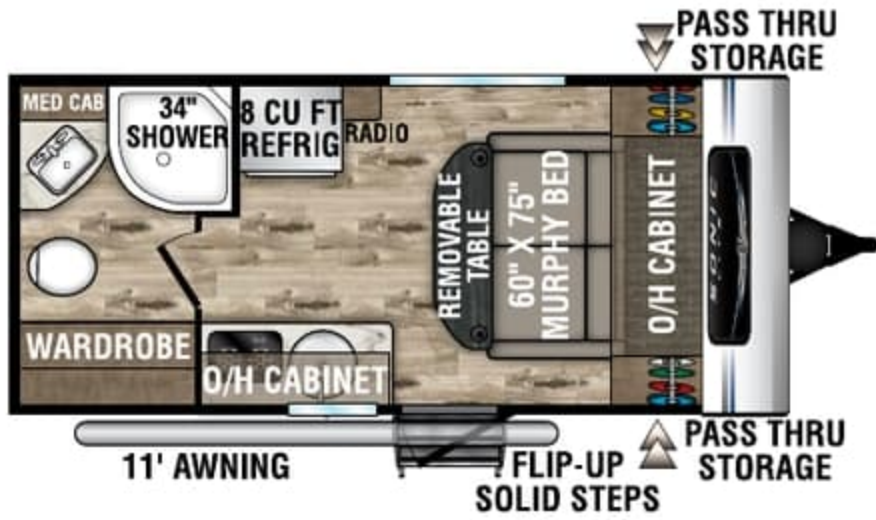

SL150VRB

UVW - 3,160 lbs. | Exterior Length - 19' 11" | Sleeps - 2