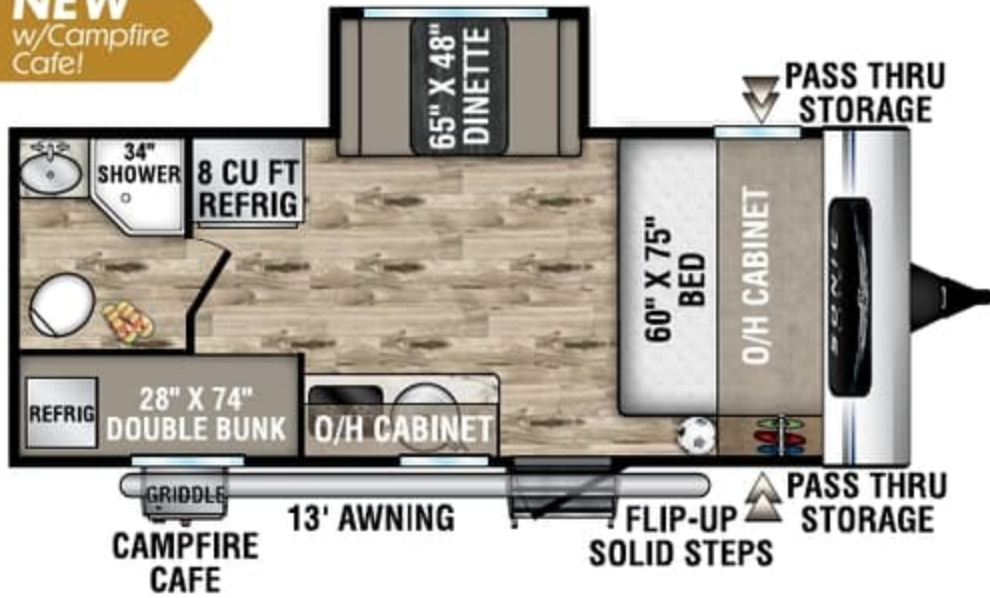

Some items shown are not included as standard or optional equipment.

©2021 Venture | 10/20/21 | 15M

2022 SONIC LITE

SL169VRK

UVW - 3,620 lbs. | Exterior Length - 22'1" | Sleeps - 4

NEW
w/Campfire
Cafe!

SL169VUD

UVW - 3,450 lbs. | Exterior Length - 21'10" | Sleeps - 6

NXG FRAME
The Next Generation in RV Frame Technology

AZDEL
RV COMPOSITE PANELS
ONBOARD®

985 N 900 W | Shipshewana, IN 46565 | www.venture-rv.com

Due to continual research and advances, manufacturer reserves the right to change specifications, design, price and equipment without notice, and assumes no responsibility for any error in this literature. Some items shown are not included as standard or optional equipment.