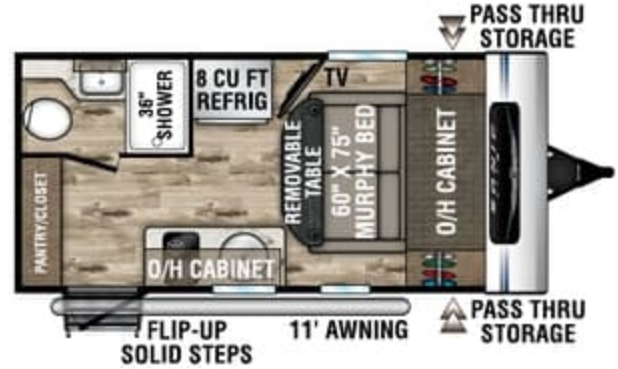

SONIC LITE

Ultra-Lite Travel Trailers

2022

SL150VRB

UVW – 3,160 lbs. | Exterior Length – 19'11" | Sleeps – 2

SL150VRK

UVW – 3,020 lbs. | Exterior Length – 19'1" | Sleeps – 2

NEW
w/Campfire
Cafe!

SL160VBH

UVW – 3,590 lbs. | Exterior Length – 21'3" | Sleeps – 4

SL169VMK

UVW – 3,500 lbs. | Exterior Length – 21'1" | Sleeps – 4

SONIC LITE

Ultra-Lite Travel Trailers

2022

SL150VRB

UVW - 3,160 lbs. | Exterior Length - 19' 11" | Sleeps - 2

SL150VRK

UVW - 3,020 lbs. | Exterior Length - 19' 1" | Sleeps - 2

NEW
w/Campfire
Cafe!

SL160VBH

UVW - 3,590 lbs. | Exterior Length - 21' 3" | Sleeps - 4

SL169VMK

UVW - 3,500 lbs. | Exterior Length - 21' 1" | Sleeps - 4

2022 SONIC LITE

SL169VRK

UVW – 3,620 lbs. | Exterior Length – 22'1" | Sleeps – 4

NEW
w/Campfire
Cafe!

SL169VUD

UVW – 3,450 lbs. | Exterior Length – 21'10" | Sleeps – 6