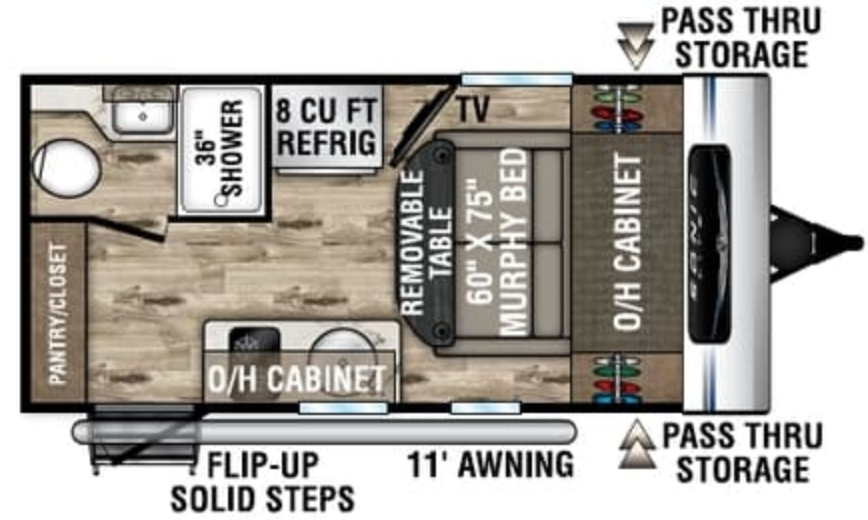

SL160VBH

UVW – 3,590 lbs. | Exterior Length – 21'3" | Sleeps – 4

SL169VMK

UVW – 3,500 lbs. | Exterior Length – 21'1" | Sleeps – 4

SONIC LITE

Ultra-Lite Travel Trailers

2022

SL150VRB

UVW - 3,160 lbs. | Exterior Length - 19' 11" | Sleeps - 2

SL150VRK

UVW - 3,020 lbs. | Exterior Length - 19' 1" | Sleeps - 2

NEW
w/Campfire
Cafe!

SL160VBH

UVW - 3,590 lbs. | Exterior Length - 21' 3" | Sleeps - 4

SL169VMK

UVW - 3,500 lbs. | Exterior Length - 21' 1" | Sleeps - 4

2022 SONIC LITE

SL169VRK

UVW – 3,620 lbs. | Exterior Length – 22'1" | Sleeps – 4

NEW
w/Campfire
Cafe!

SL169VUD

UVW – 3,450 lbs. | Exterior Length – 21'10" | Sleeps – 6

Some items shown are not included as standard or optional equipment.

©2021 Venture | 10/20/21 | 15M

2022 SONIC LITE

SL169VRK

UVW - 3,620 lbs. | Exterior Length - 22'1" | Sleeps - 4

NEW
w/Campfire
Cafe!

SL169VUD