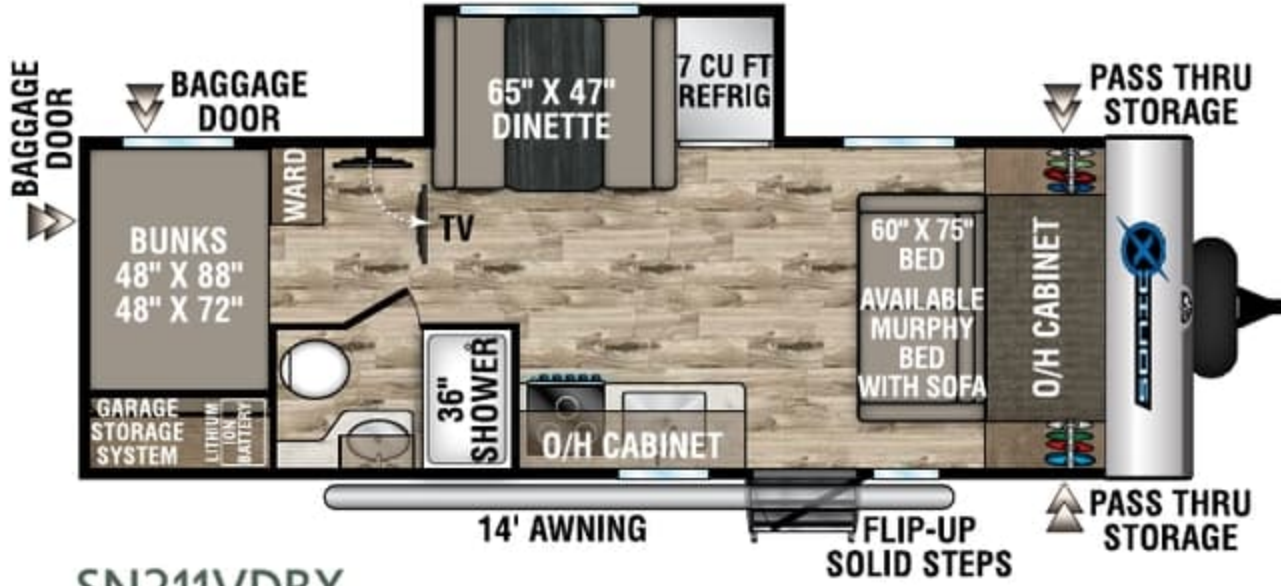

Some items shown are not included as standard or optional equipment.

©2021 Venture | 8/19/21 | 5M

SONIC X

Ultra-Lite Travel Trailers

2022

SN211VDBX

UVW - 5,260 lbs. | Exterior Length - 27' 6" | Sleeps - 8

SN220VRBX

UVW - 5,610 lbs. | Exterior Length - 27' 6" | Sleeps - 4

985 N 900 W | Shipshewana, IN 46565 | www.venture-rv.com

Due to continual research and advances, manufacturer reserves the right to change specifications, design, price and equipment without notice, and assumes no responsibility for any error in this literature. Some items shown are not included as standard or optional equipment.