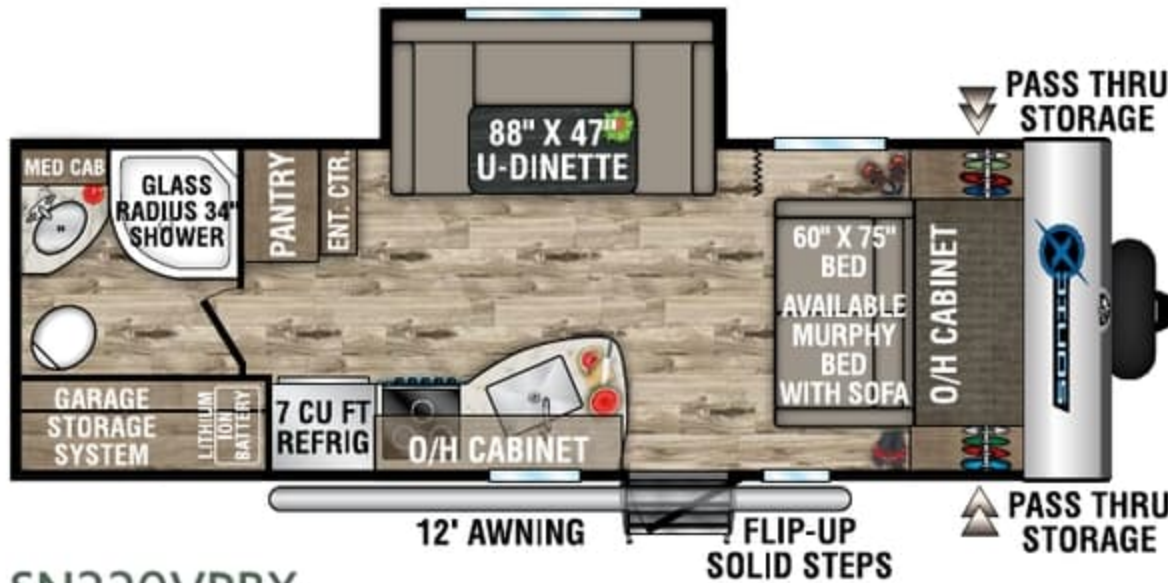

Some items shown are not included as standard or optional equipment.

©2021 Venture | 8/19/21 | 5M

SONIC X

Ultra-Lite Travel Trailers

2022

SN211VDBX

UVW - 5,260 lbs. | Exterior Length - 27' 6" | Sleeps - 8

SN220VRBX

UVW - 5,610 lbs. | Exterior Length - 27' 6" | Sleeps - 4

985 N 900 W | Shipshewana, IN 46565 | www.venture-rv.com

Due to continual research and advances, manufacturer reserves the right to change specifications, design, price and equipment without notice, and assumes no responsibility for any error in this literature. Some items shown are not included as standard or optional equipment.