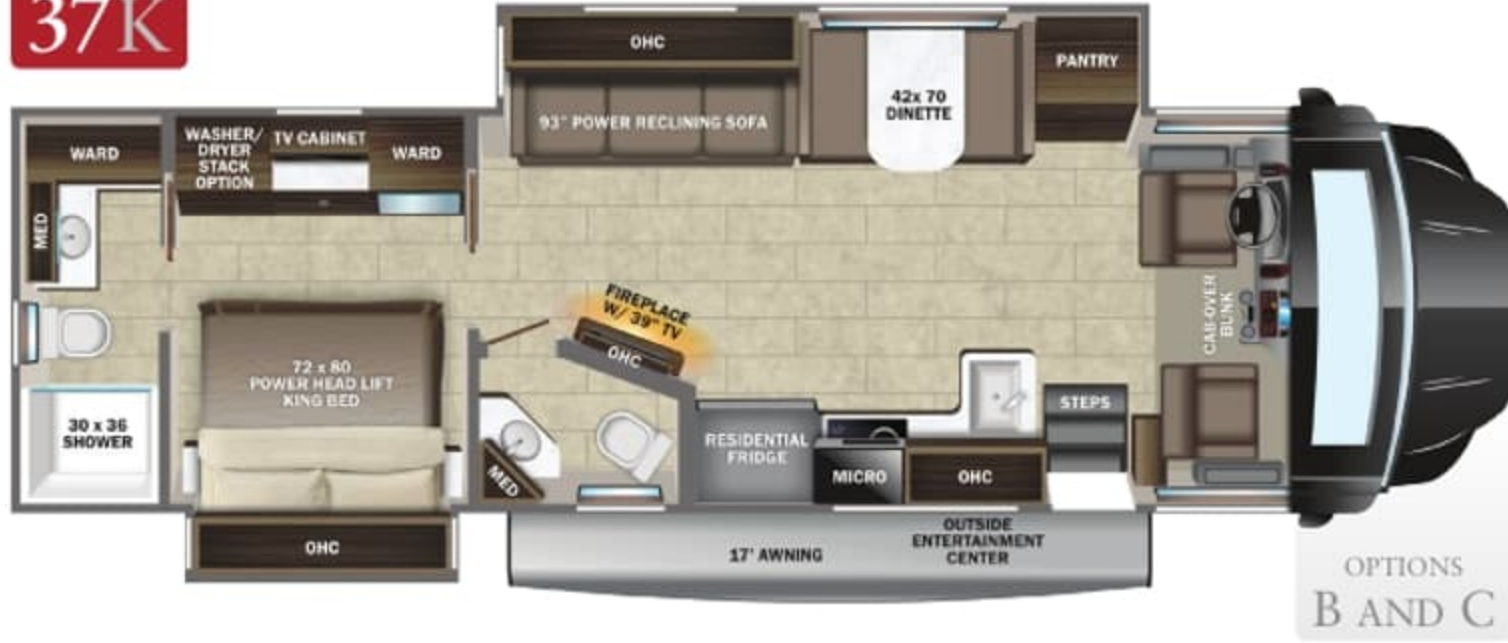

37K

OPTIONS B AND C

37L

OPTIONS A AND C

37M

OPTIONS B, C AND D

OPTIONS

A

B

C

D

EXTERIOR SELECTIONS

INTERIOR DÉCOR

Carbon

Fossil