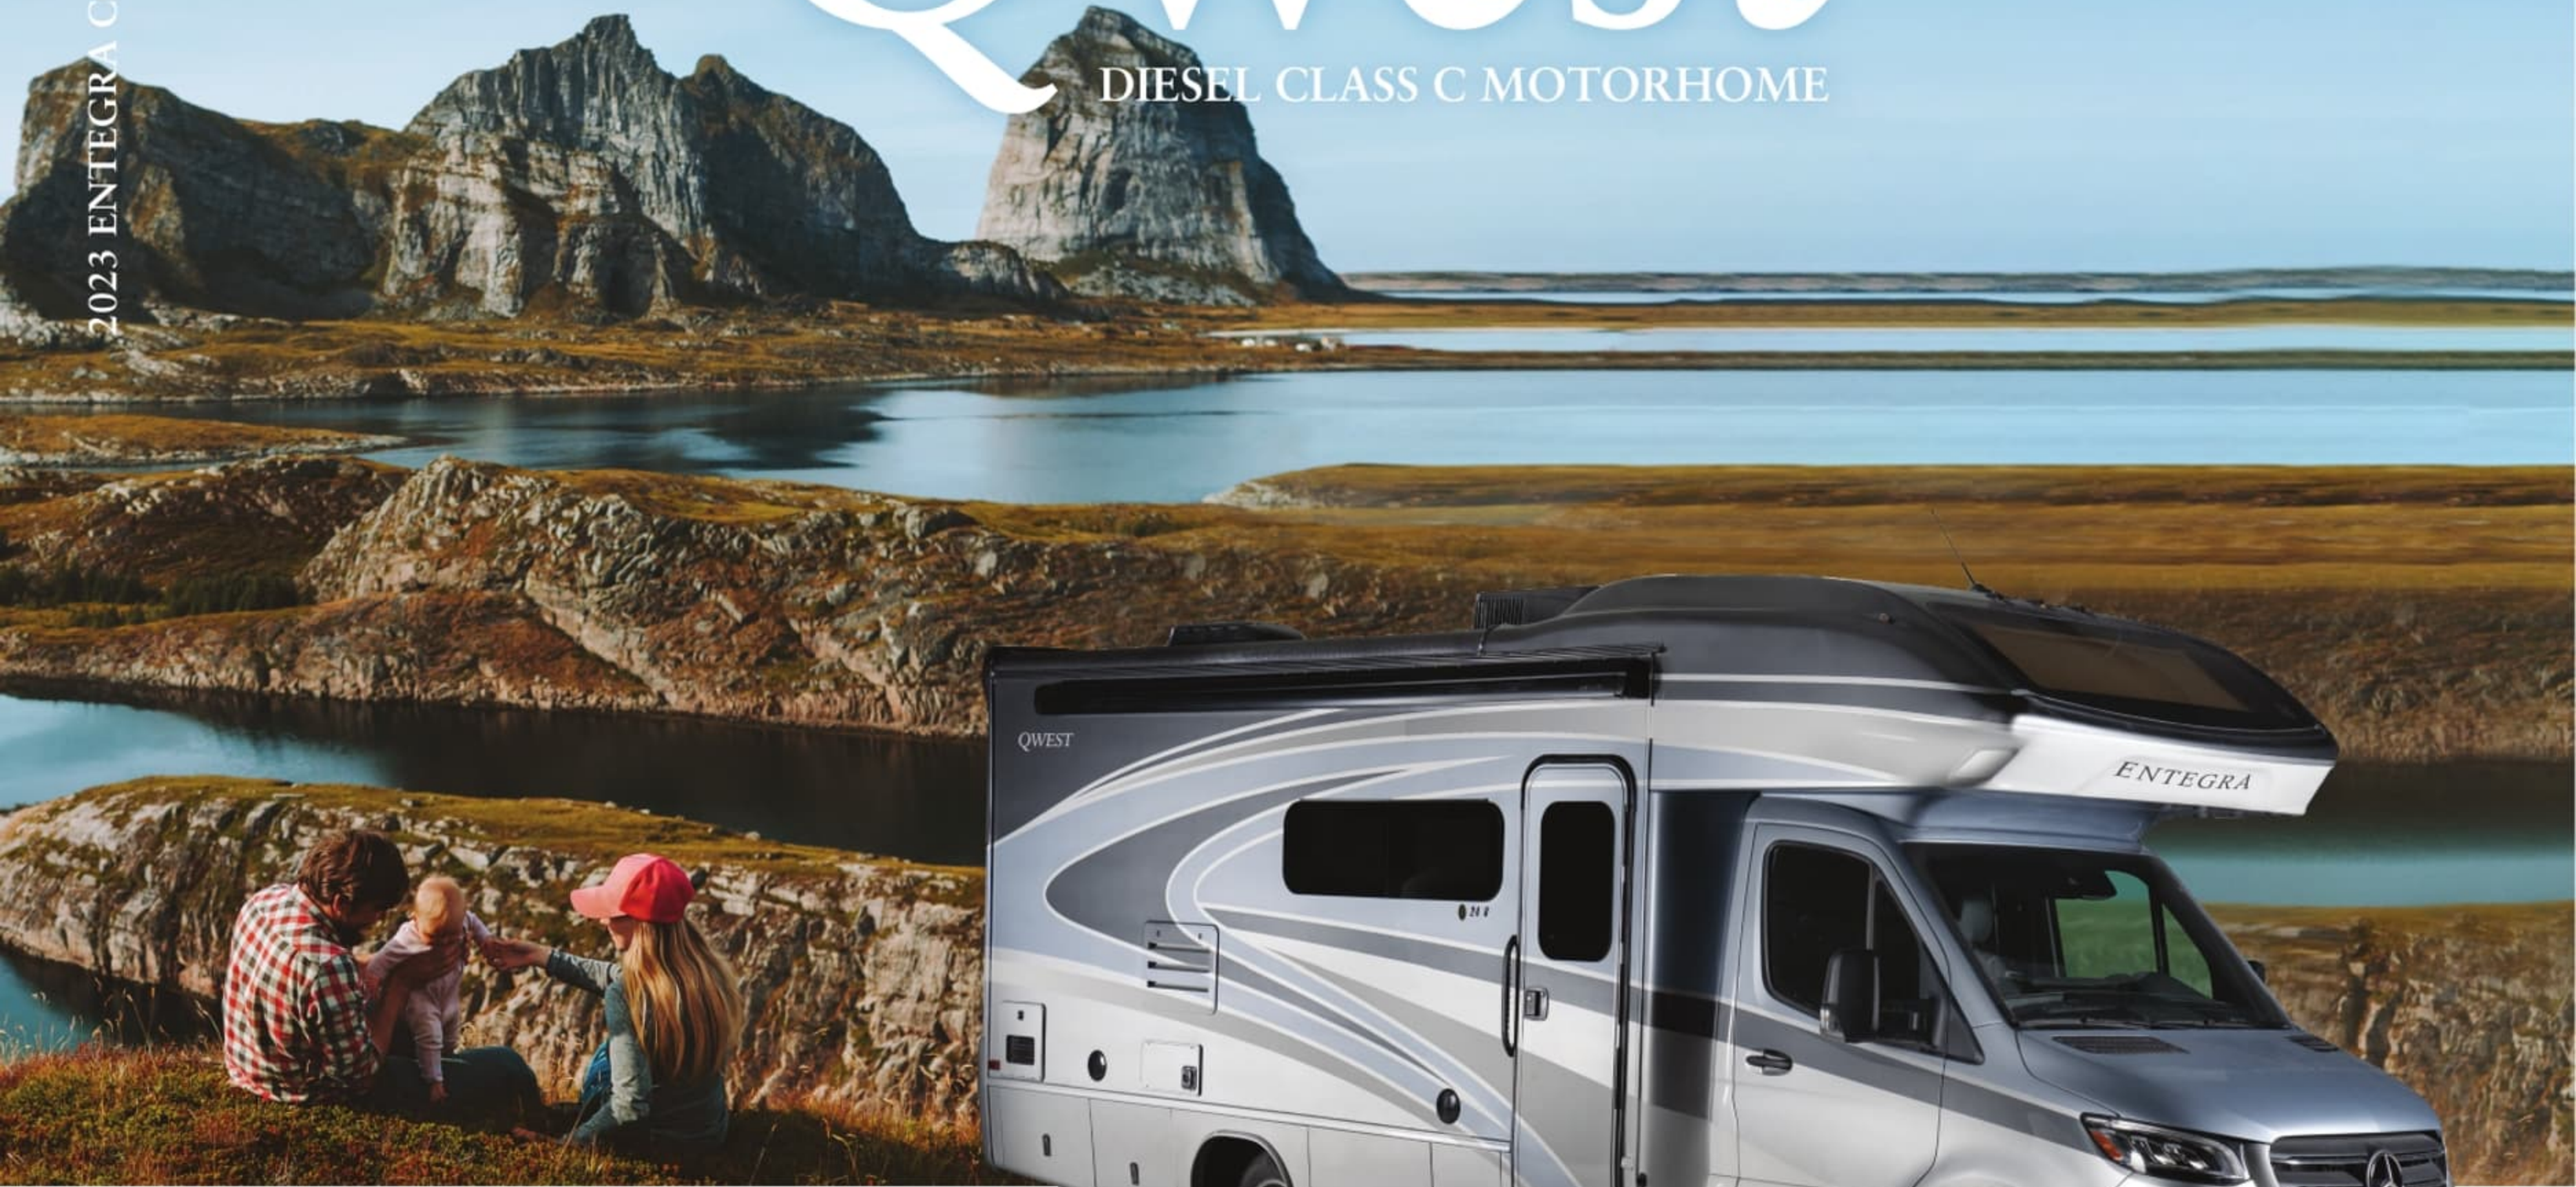

2023 ENTEGRA COACH QWEST

Qwest

DIESEL CLASS C MOTORHOME

ENTEGRACOACH

24L

24N

24R

24T

EXTERIOR SELECTIONS

Moonlight Full-Body Paint

Ozark Full-Body Paint

Sea Mist Full-Body Paint

Sunrise Full-Body Paint

CUSTOMER VALUE PACKAGE

One-piece, seamless fiberglass front cap
 Automotive-bonded panoramic window in front cap with power shade
 10.25 in. integrated Mercedes-Benz® infotainment center with GPS
 Frameless windows
 Electric stabilizer jacks
 Girard® armless patio awning with LED light strip
 Heated holding tanks (12V pads)
 Truma AquaGo Comfort Plus tankless water heater
 Backup and side-view cameras
 Swivel driver and passenger seats
 Keyless cab entry

STANDARD EXTERIOR EQUIPMENT

Premium Mercedes-Benz® 3500 chassis with 170 in. wheelbase.
 Upgraded premium features include active brake assist, chrome grill package, adaptive cruise control, heated captain's seats, smartphone tray with wireless charging, upgraded lighting package, rain-sensing wiper system, leather steering wheel, lane-keeping assist and traffic sign assist.
 GVWR - 11,030 lb.
 GCWR - 15,250 lb.
 V-6 Turbo 188 HP diesel engine with electronic fuel injection and 325 ft.-lb. torque
 7-speed automatic transmission
 220 amp alternator
 E-rated highway tires- 215/85R16
 Front and rear disc, 4-wheel anti-lock brakes
 5,000 lb. rear hitch receiver with dual connector and 7-pin plug
 12V chassis battery
 24.5 gal. fuel tank
 5.8 gal. DEF tank
 Onan® 3,600W LP generator with auto gen start
 Transfer switch with reverse polarity protection
 1,000W inverter
 30 amp electrical service
 (2) 12V house batteries
 200W solar panel with dual controller
 15,000 BTU A/C
 30,000 BTU auto-ignition ducted furnace
 12.2 gal. propane tank (41 lb.)
 LP quick-connect hookup
 Exterior utility center
 Winterization drain system