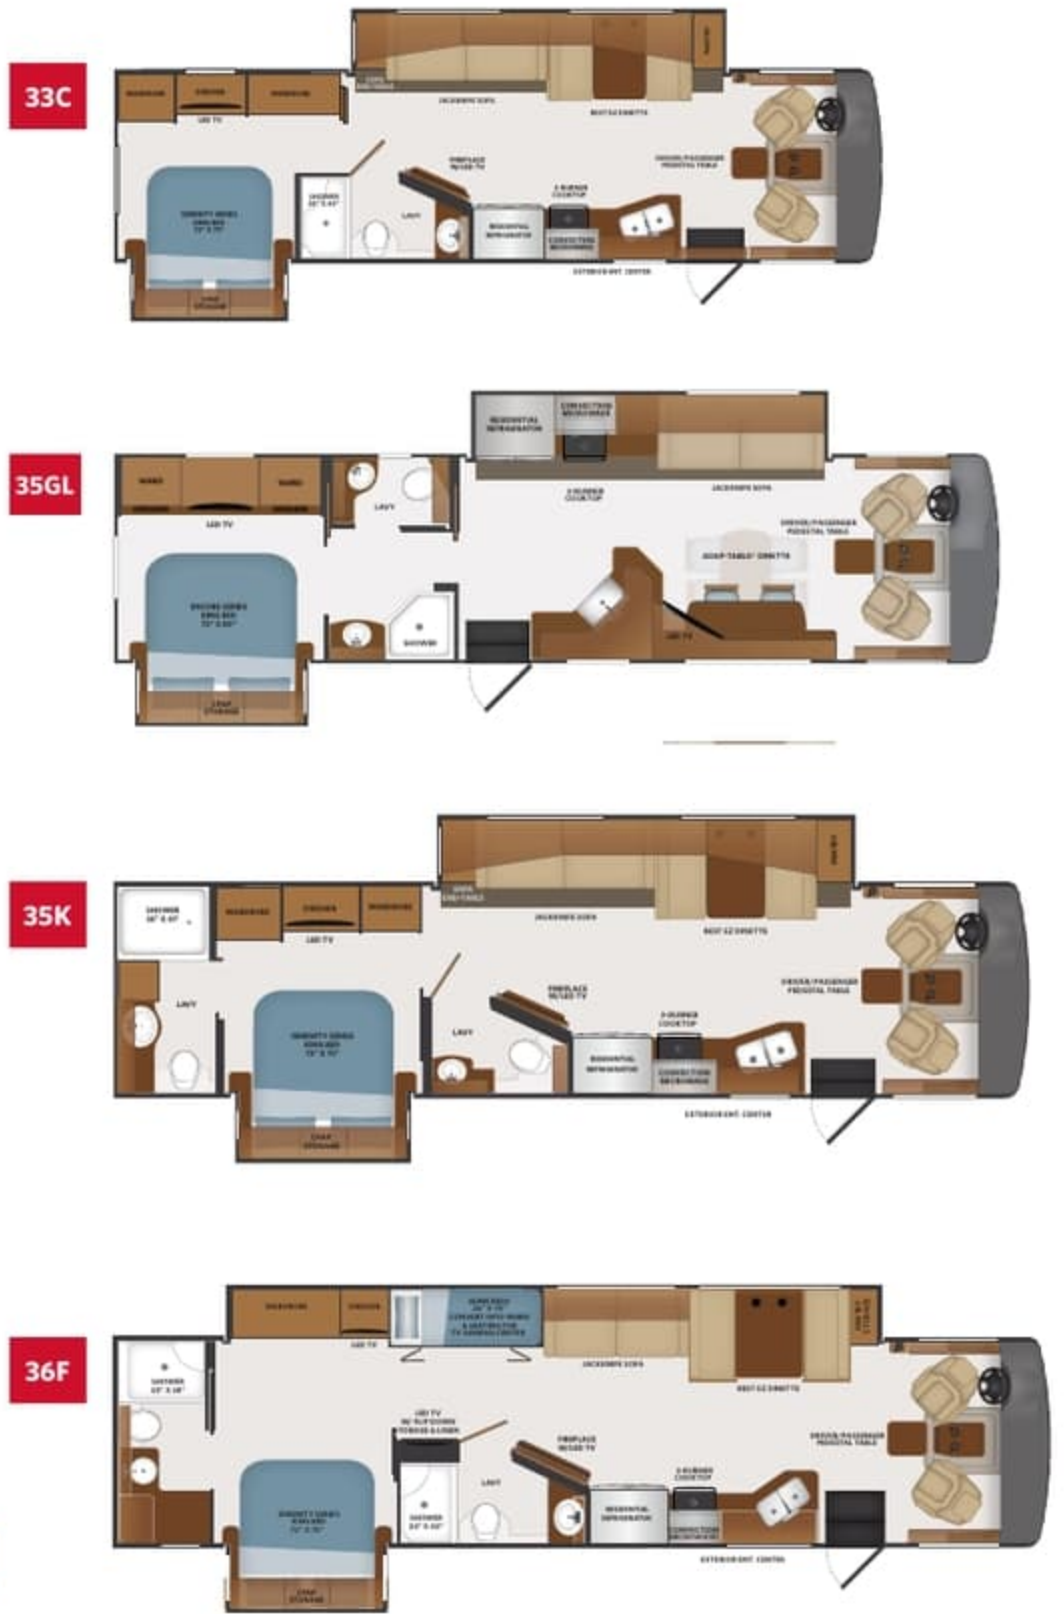

FLEETWOODRV.COM

TOP FEATURES

- Ford 7.3L V8. (350HP, 468ft.lb.)
- Power Platform foundation giving a solid, safe, and stable ride
- Abundant exterior pass through storage w/durable rotocast lined compartments.
- 100W solar panel standard with an optional upgrade to 300W
- Wifi Ranger standard may be upgraded to, Wifi Ranger Sky Pro 4 to provide service while on the go. Also comes with cell booster
- CPAP ready cabinet above master bed. Easy hose access with a 120 volt electrical outlet for power and an automatic night light inside the cabinet.
- MultiPlex house controls that can be controlled by your smart device or the digital display centrally located inside your unit
- Hand laid Tarkett flooring. Full composite tile eliminating the worry of your tile cracking or swelling
- 5.5kW Generator with auto gen start and 2000W inverter
- MCD dual shades throughout- includes blackout shade for privacy & cool interior
- Large holding tank capacities

BOUNDER

Shown in Apple Cider Graphics

AVAILABLE OPTIONS

- SumoSprings® — Front & Rear
- Liquid Spring® Suspension — Front/Rear
- KING Universal Satellite System
- Steering Stabilizer
- Steering Wheel Stereo Control
- Adap-table® Dinette w/Pop-Up TV (35GL)
- Garmin™ Collision Mitigation
- Three Burner Drop In Range with Oven
- Washer/Dryer All-In-One-Combo (33C, 35K, 36F)
- Motion Power Lounge
- Rest EZ Dinette (35GL)
- Hide-A-Loft™ Electric Drop Down Bed
- Free Standing Dinette w/Credenza (33C, 35K)
- Wifi Ranger™ Sky4ProPack w/LTE
- 300W Solar Panel
- Power Shore Cord Reel
- Truma Tankless Water Heater (36F)
- Ford CSA Package
- Washer & Dryer (35GL)