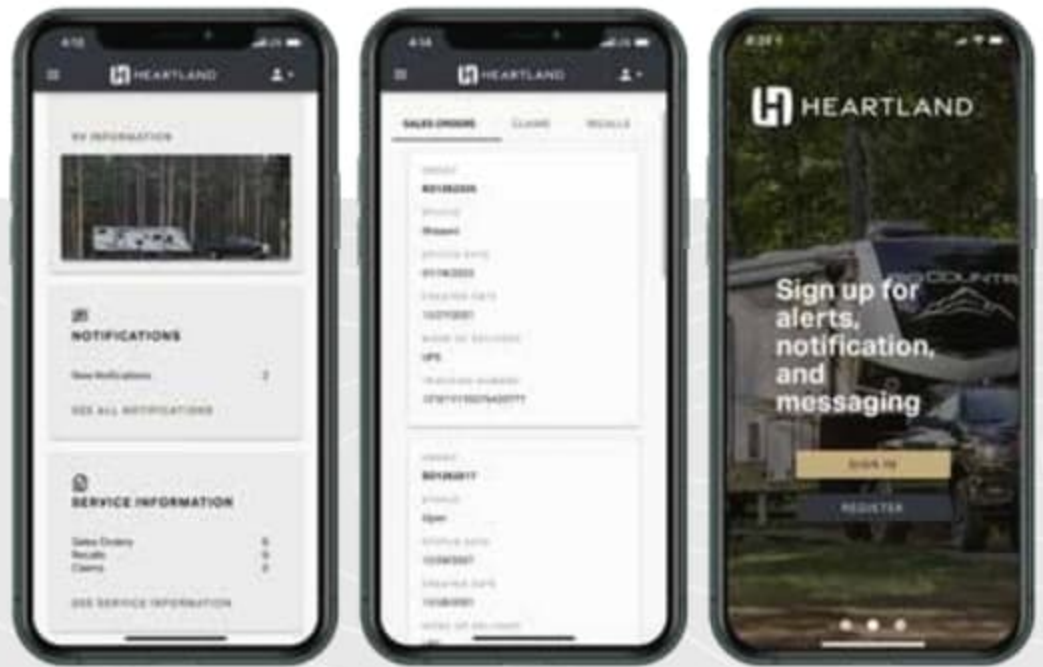

HEARTLAND EXCLUSIVES

MYHEARTLANDRV

MANAGE YOUR RV

Our new mobile app, MyHeartland RV, allows Heartland owners to store their RV information, monitor warranty statuses, and access how-to videos and camping checklists on the go.

Available for download today.

Heartland RV – Industry Leading Technology

Let The Sun Power You

Standard Prep on all units

heartland.com/solar

All Heartland RVs come standard with SOL – Powered by the Sun prep. With three solar options to choose from, you can have a solar package that supplements your typical energy use, or go for a higher tier that powers your RV when you camp off-grid.

A Single Location for 12V Wiring and Power Reset Breakers

Exclusive to Heartland, The Vault provides central housing for 12V wiring connections. It allows owners to disconnect 12V power going from your battery to the RV, keeping your battery in the same charge state as when you cut power.