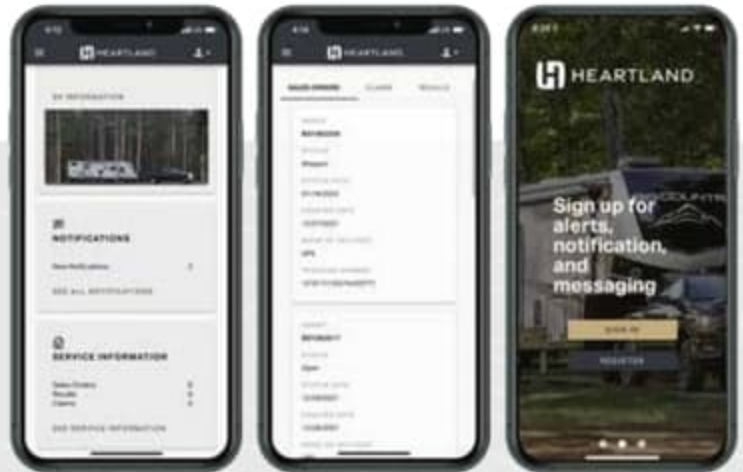

HEARTLAND EXCLUSIVES

MYHEARTLANDRV

MANAGE YOUR RV

Our new mobile app, MyHeartland RV, allows Heartland owners to store their RV information, monitor warranty statuses, and access how-to videos and camping checklists on the go.

Available for download today.

Heartland RV – Industry Leading Technology

Let The Sun Power You

Standard Prep on all units

heartland.com/solar

All Heartland RVs come standard with SOL – Powered by the Sun prep. With three solar options to choose from, you can have a solar package that supplements your typical energy use, or go for a higher tier that powers your RV when you camp off-grid.

A Single Location for 12V Wiring and Power Reset Breakers

Exclusive to Heartland, The Vault provides central housing for 12V wiring connections. It allows owners to disconnect 12V power going from your battery to the RV, keeping your battery in the same charge state as when you cut power.