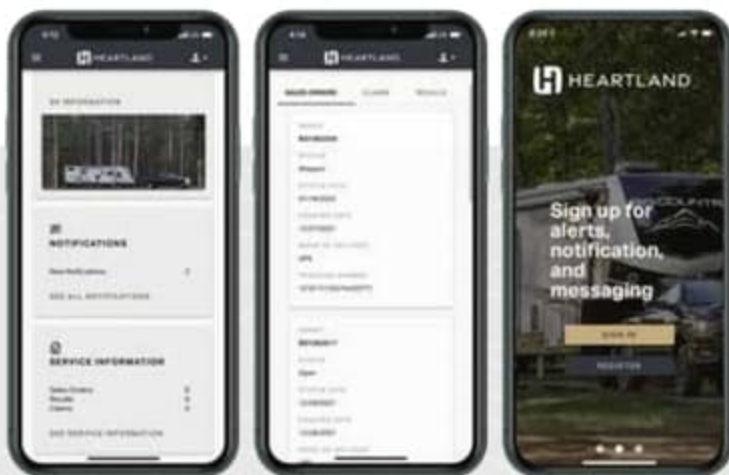

HEARTLAND EXCLUSIVES

MYHEARTLANDRV

MANAGE YOUR RV

Our new mobile app, MyHeartland RV, allows Heartland owners to store their RV information, monitor warranty statuses, and access how-to videos and camping checklists on the go.

Available for download today.

Heartland RV – Industry Leading Technology

Let The Sun Power You

Standard Prep on all units

heartland.com/solar

All Heartland RVs come standard with SOL – Powered by the Sun prep. With three solar options to choose from, you can have a solar package that supplements your typical energy use, or go for a higher tier that powers your RV when you camp off-grid.

A Single Location for 12V Wiring and Power Reset Breakers

Exclusive to Heartland, The Vault provides central housing for 12V wiring connections. It allows owners to disconnect 12V power going from your battery to the RV, keeping your battery in the same charge state as when you cut power.