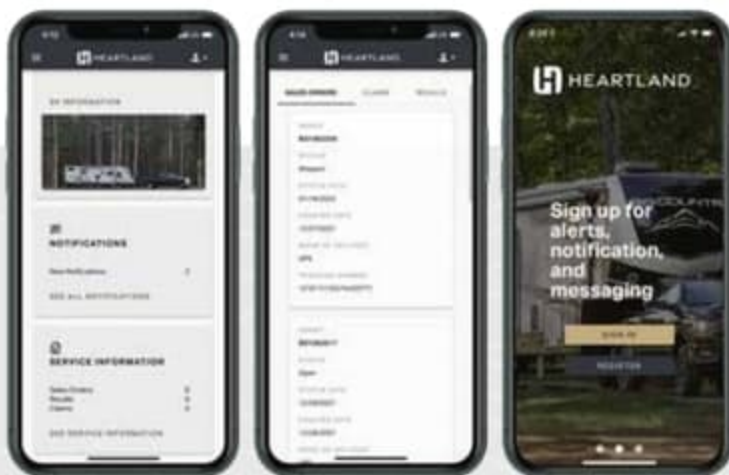

HEARTLAND EXCLUSIVES

MYHEARTLANDRV

MANAGE YOUR RV

Our new mobile app, MyHeartland RV, allows Heartland owners to store their RV information, monitor warranty statuses, and access how-to videos and camping checklists on the go.

Available for download today.

Heartland RV – Industry Leading Technology

Let The Sun Power You

Standard Prep on all units

heartland.com/solar

All Heartland RVs come standard with SOL – Powered by the Sun prep. With three solar options to choose from, you can have a solar package that supplements your typical energy use, or go for a higher tier that powers your RV when you camp off-grid.

A Single Location for 12V Wiring and Power Reset Breakers

Exclusive to Heartland, The Vault provides central housing for 12V wiring connections. It allows owners to disconnect 12V power going from your battery to the RV, keeping your battery in the same charge state as when you cut power.