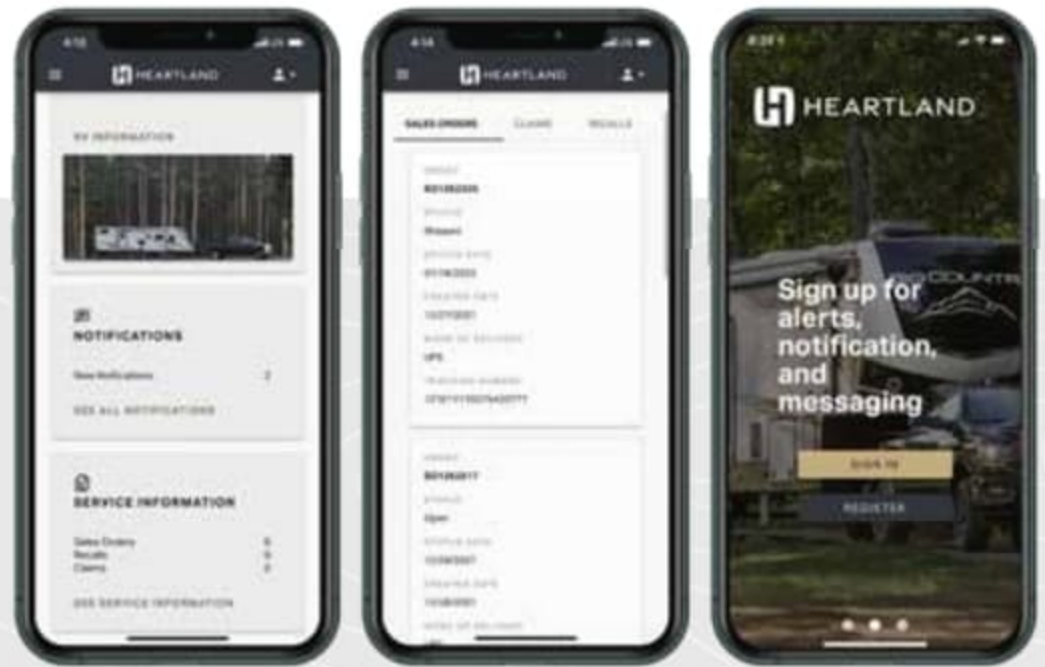

HEARTLAND EXCLUSIVES

MYHEARTLANDRV MANAGE YOUR RV

Our new mobile app, MyHeartland RV, allows Heartland owners to store their RV information, monitor warranty statuses, and access how-to videos and camping checklists on the go.

Available for download today.

Heartland RV – Industry Leading Technology

Let The Sun Power You

Standard Prep on all units

heartland.com/solar

All Heartland RVs come standard with SOL – Powered by the Sun prep. With three solar options to choose from, you can have a solar package that supplements your typical energy use, or go for a higher tier that powers your RV when you camp off-grid.

A Single Location for 12V Wiring and Power Reset Breakers

Exclusive to Heartland, The Vault provides central housing for 12V wiring connections. It allows owners to disconnect 12V power going from your battery to the RV, keeping your battery in the same charge state as when you cut power.