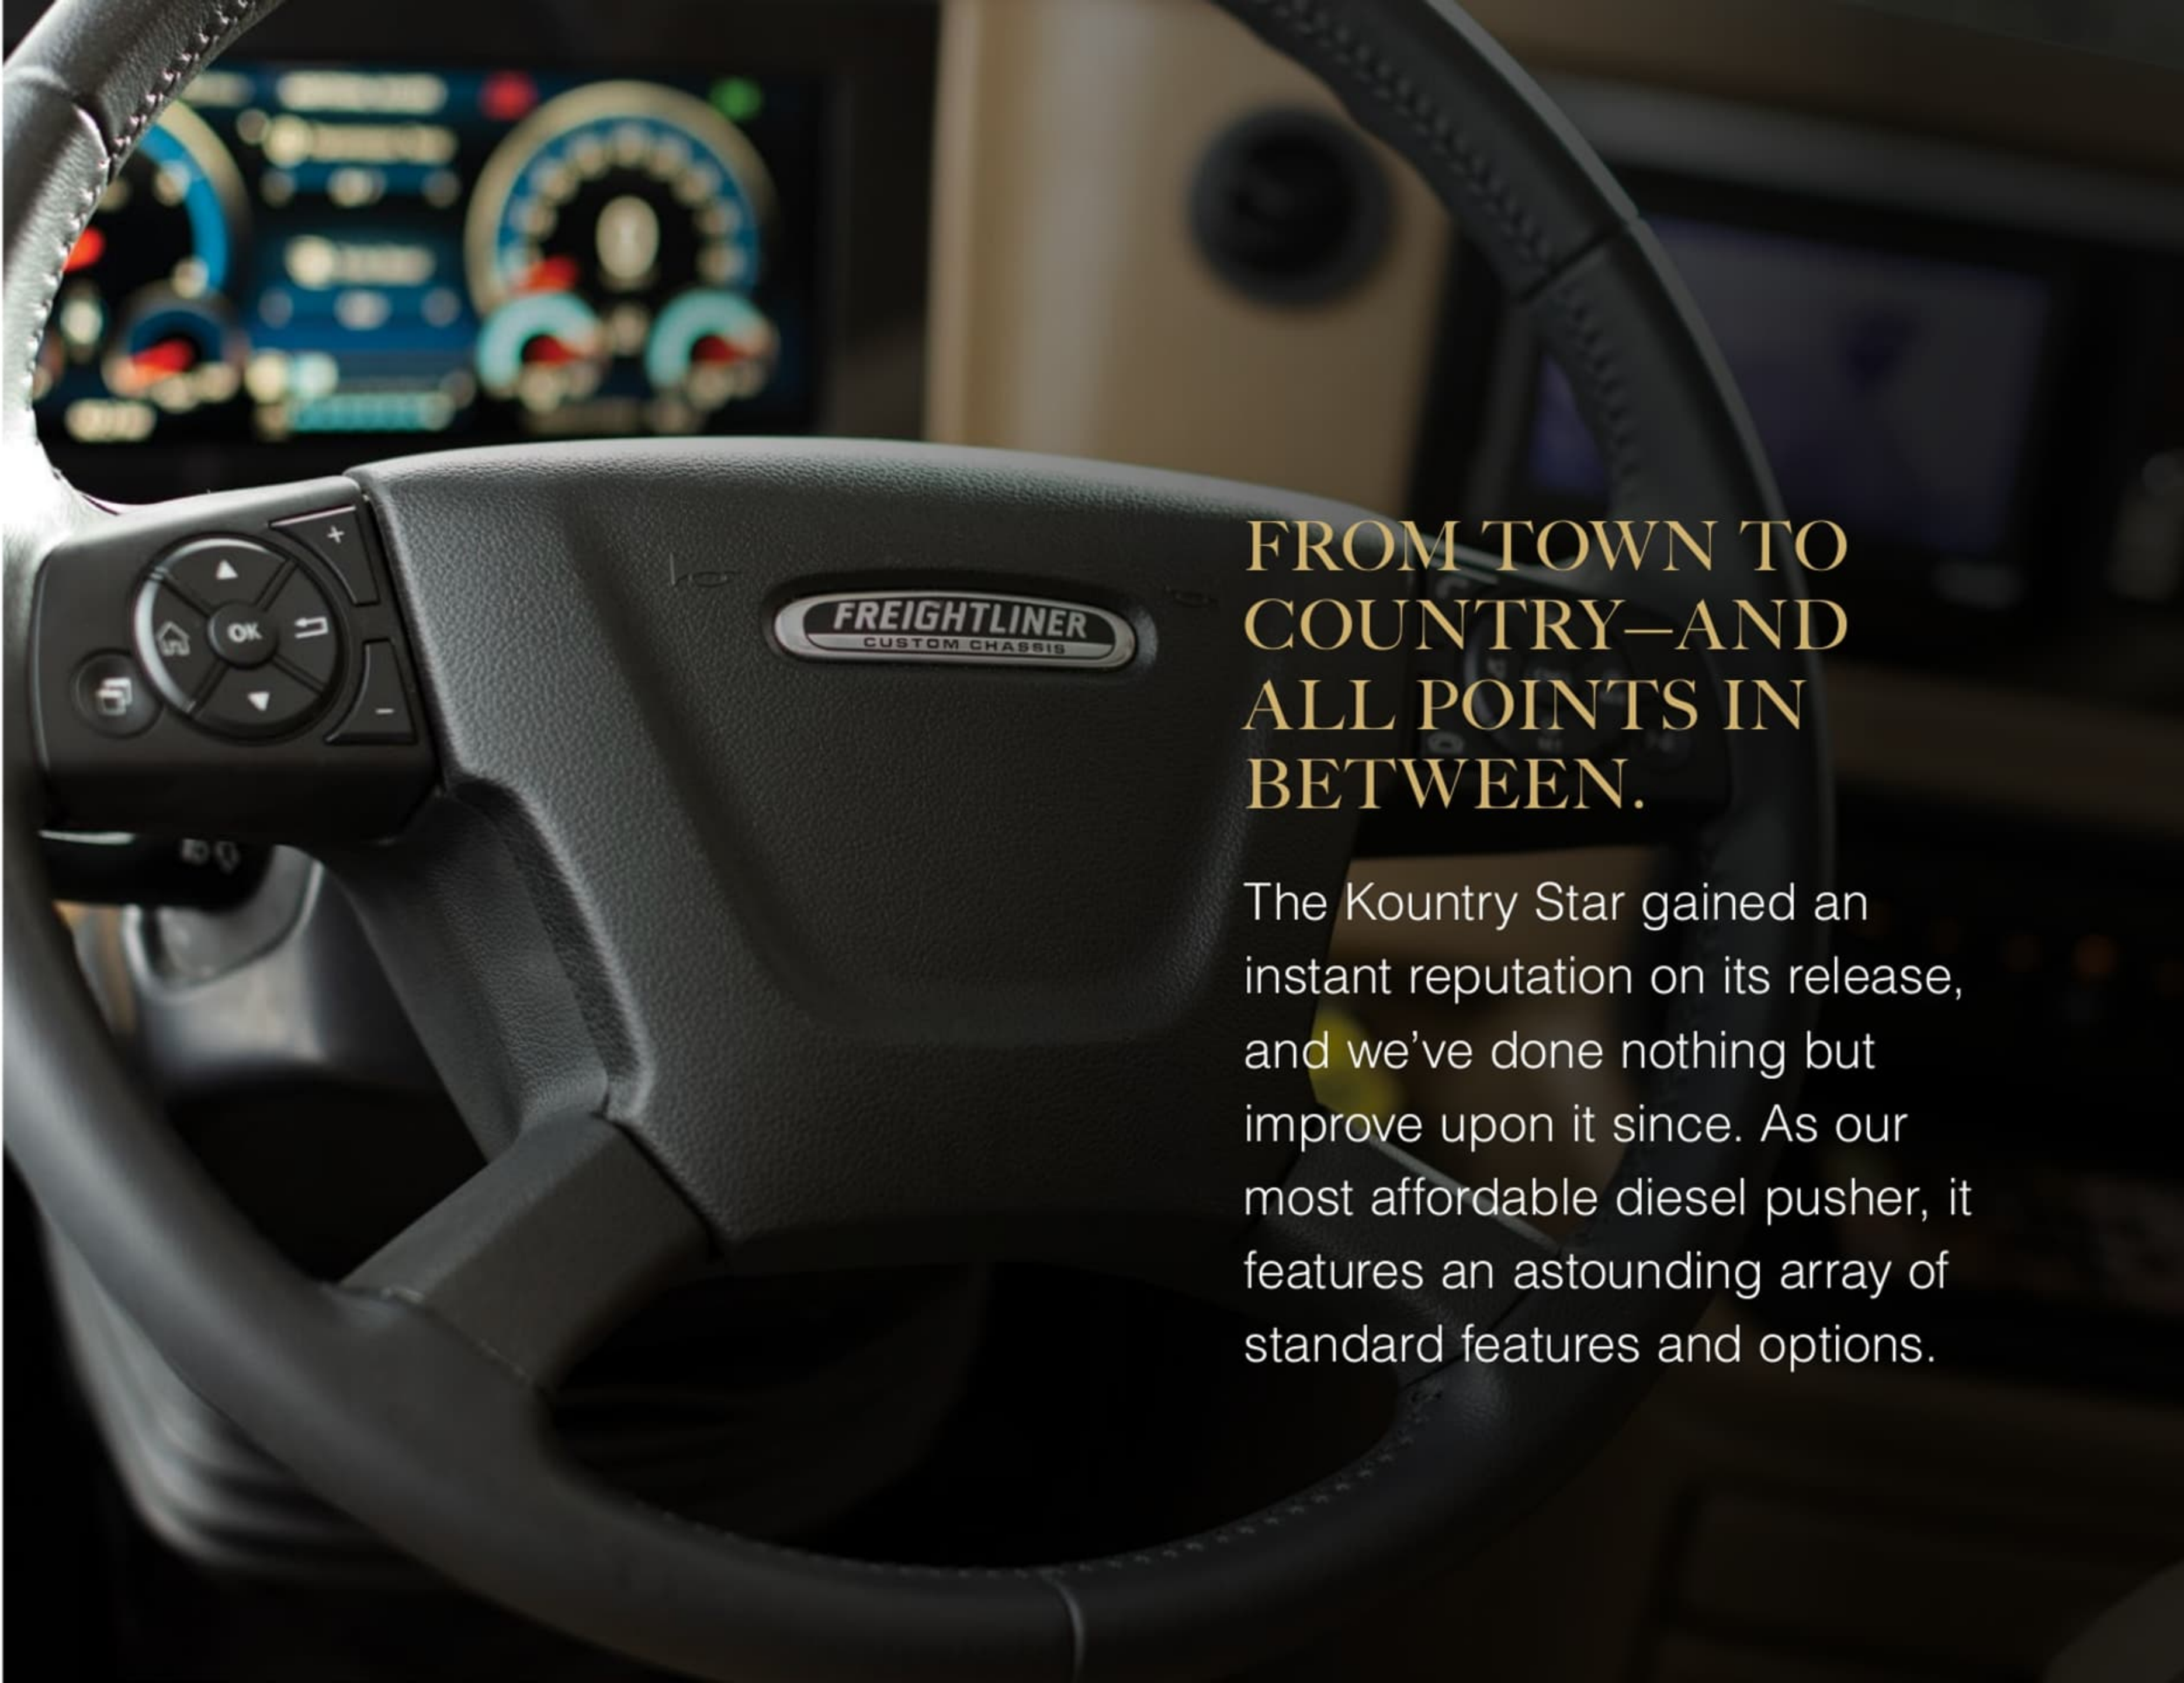

KOUNTRY STAR

2023 DIESEL MOTOR COACH

KOUNTRY STAR

2023 DIESEL MOTOR COACH

FROM TOWN TO COUNTRY—AND ALL POINTS IN BETWEEN.

The Kountry Star gained an instant reputation on its release, and we've done nothing but improve upon it since. As our most affordable diesel pusher, it features an astounding array of standard features and options.

FROM TOWN TO COUNTRY—AND ALL POINTS IN BETWEEN.

The Kountry Star gained an instant reputation on its release, and we've done nothing but improve upon it since. As our most affordable diesel pusher, it features an astounding array of standard features and options.