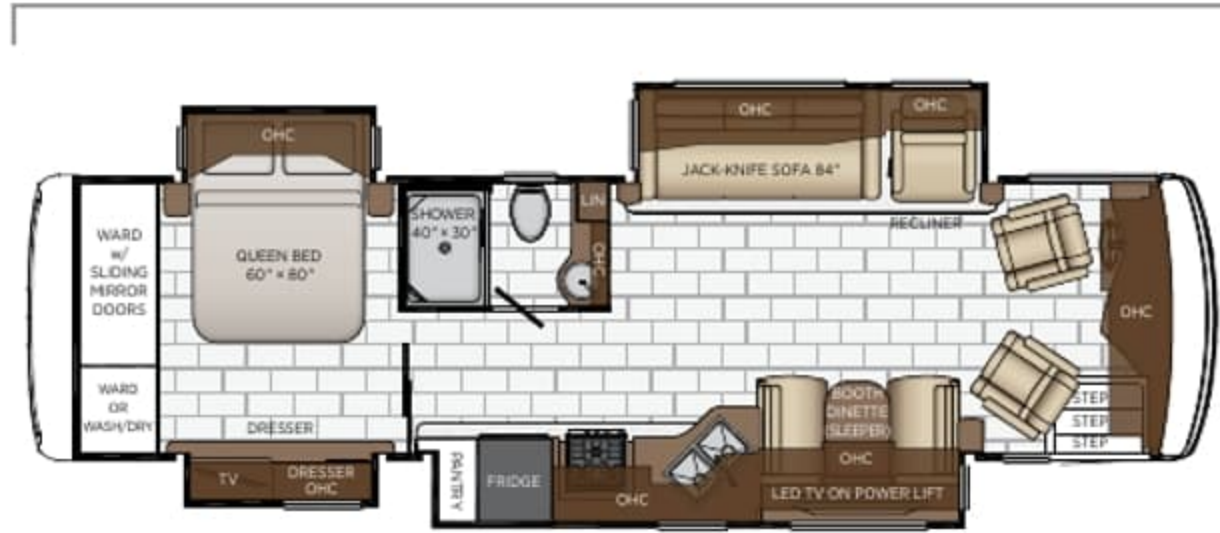

Length: 34' 10"

3412	Length	34' 10"	Grey Tank	65 gal.
	Width	101.5"	Sewage Tank	45 gal.
	App. Overall Height	12' 10"	Water Tank	105 gal.
	Interior Width	95.5"	Propane Tank	32 gal.
	Interior Height	83"	Furnace	35,000 btu