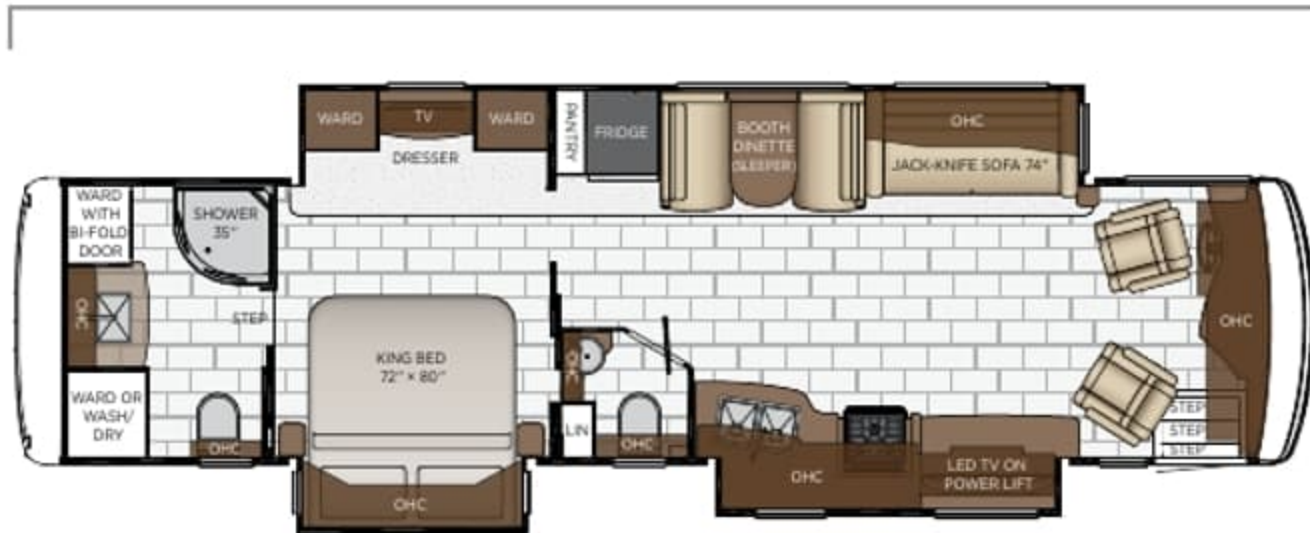

Length: 37' 10"

3709	Length	37' 10"	Grey Tank	65 gal.
	Width	101.5"	Sewage Tank	45 gal.
	App. Overall Height	12' 10"	Water Tank	105 gal.
	Interior Width	95.5"	Propane Tank	32 gal.
	Interior Height	83"	Furnace	54,000 btu