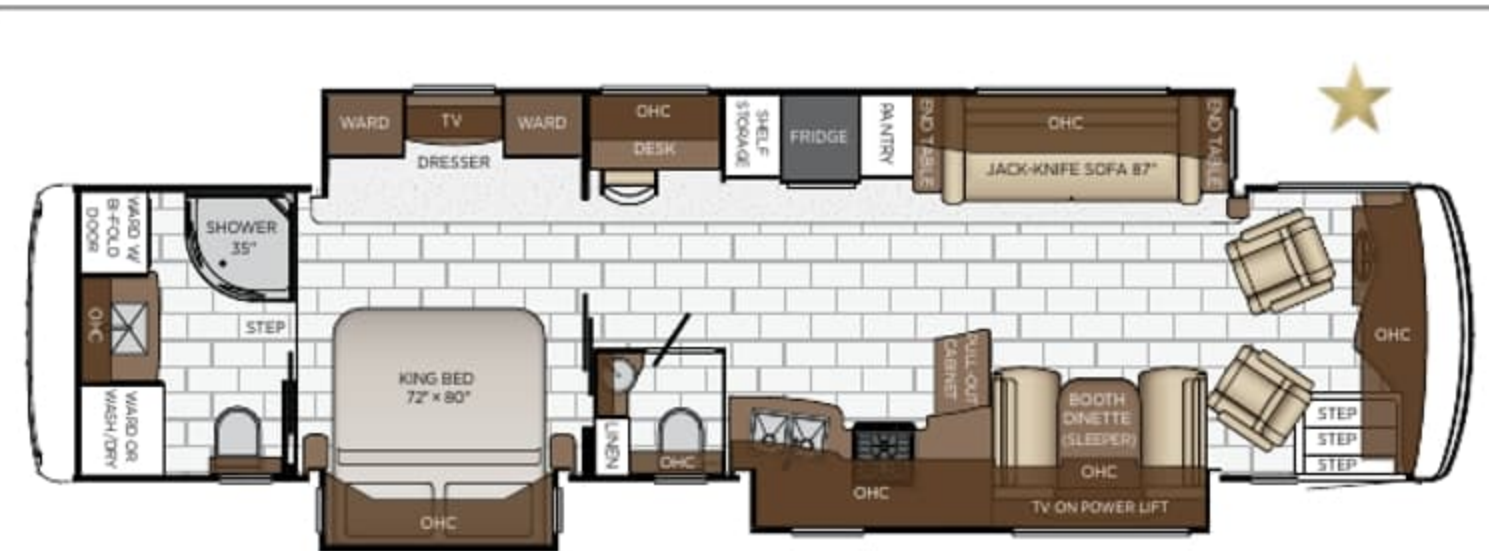

Length: 40' 10"

4068	Length	40' 10"	Grey Tank	65 gal.
	Width	101.5"	Sewage Tank	45 gal.
	App. Overall Height	12' 10"	Water Tank	105 gal.
	Interior Width	95.5"	Propane Tank	32 gal.
	Interior Height	83"	Furnace	54,000 btu