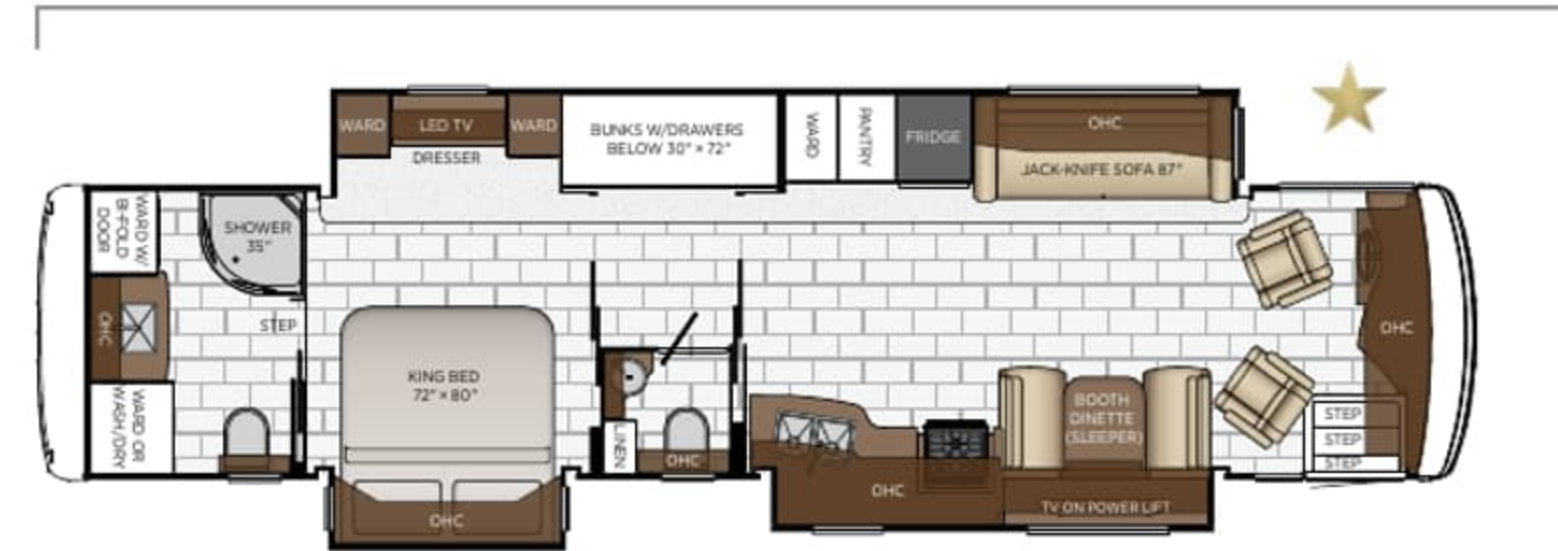

Length: 40' 10"

4070	Length	40' 10"	Grey Tank	65 gal.
	Width	101.5"	Sewage Tank	45 gal.
	App. Overall Height	12' 10"	Water Tank	105 gal.
	Interior Width	95.5"	Propane Tank	32 gal.
	Interior Height	83"	Furnace	54,000 btu

★ - new floor plan