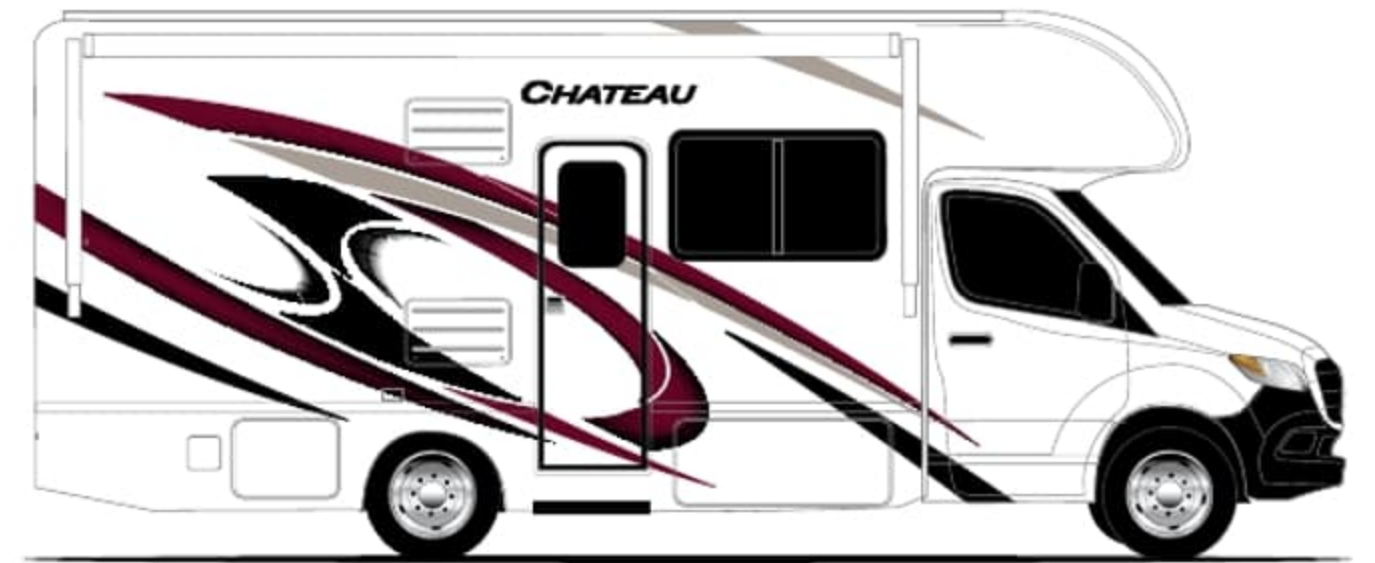

DENIM BLUE

RODEO RED

MIDNIGHT BLUE II PARTIAL PAINT (U.S. ONLY)

RED SADDLE II PARTIAL PAINT (U.S. ONLY)

CHATEAU[®]

SPRINTER

DENIM BLUE

RODEO RED