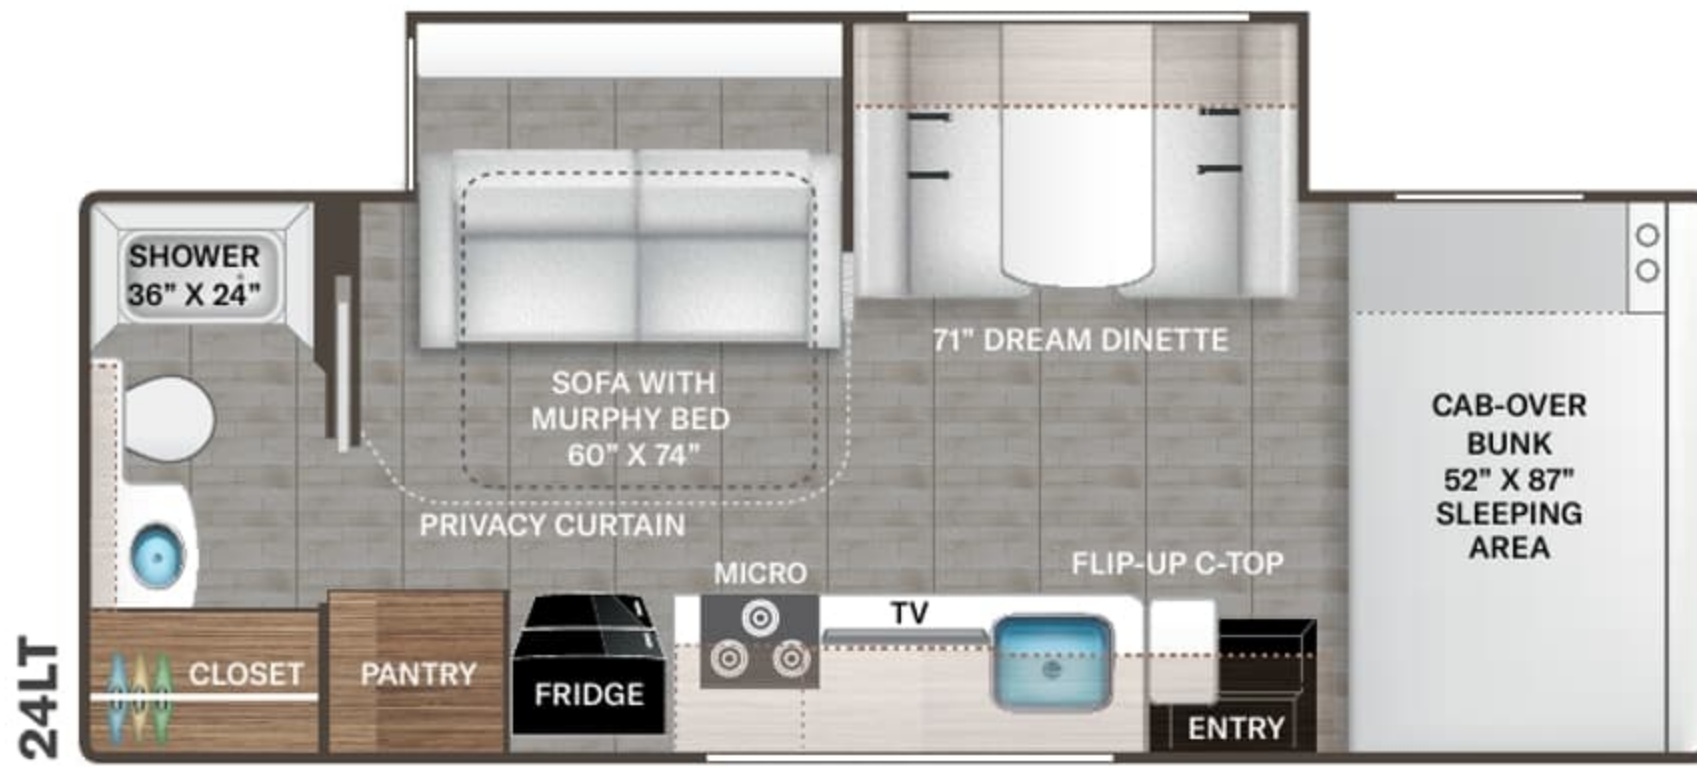

DENIM BLUE

CHATEAU®

SPRINTER