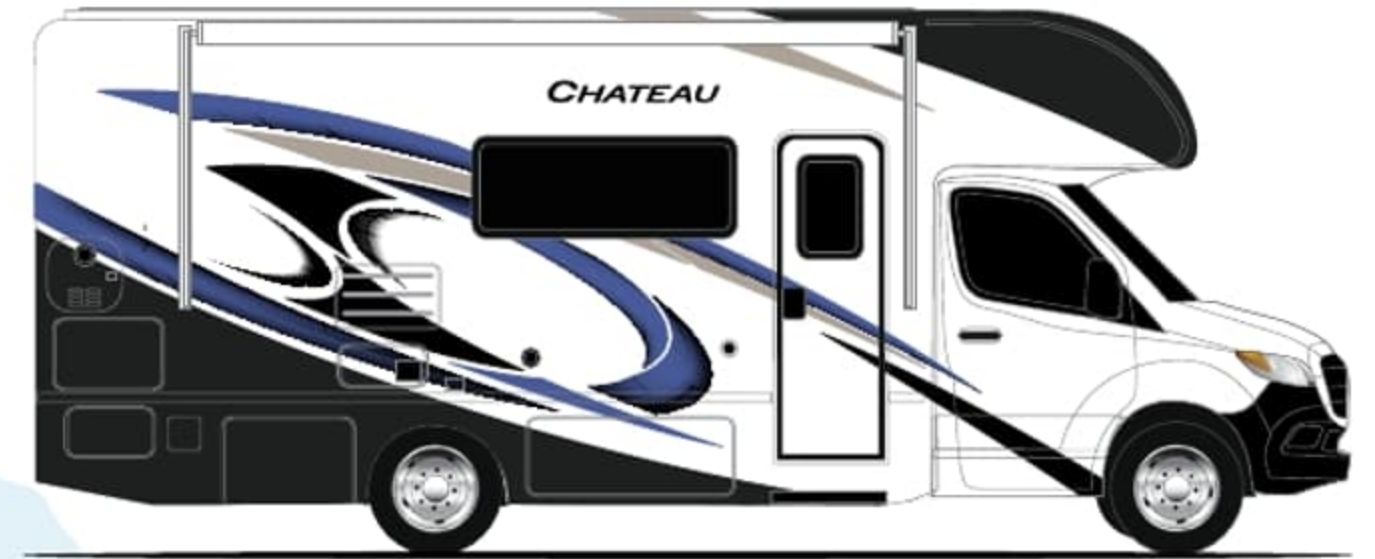

DENIM BLUE

RODEO RED

MIDNIGHT BLUE II PARTIAL PAINT (U.S. ONLY)

RED SADDLE II PARTIAL PAINT (U.S. ONLY)

CHATEAU[®]

SPRINTER

DENIM BLUE

RODEO RED