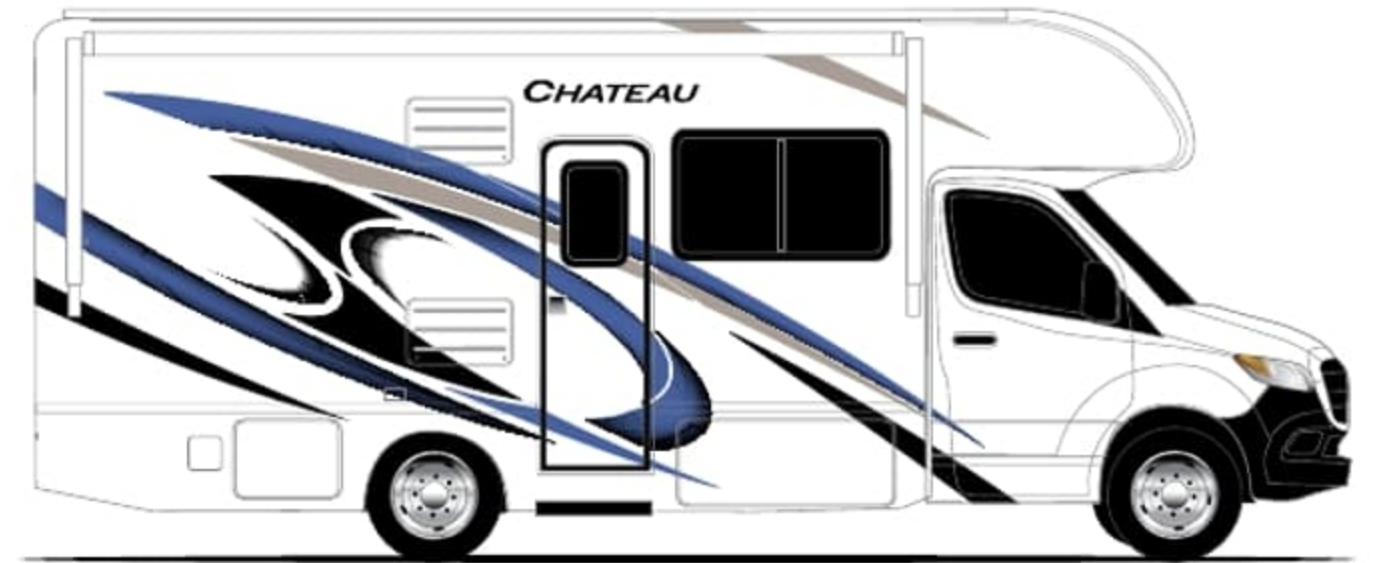

DENIM BLUE

RODEO RED

MIDNIGHT BLUE II PARTIAL PAINT (U.S. ONLY)

RED SADDLE II PARTIAL PAINT (U.S. ONLY)

CHATEAU[®]

SPRINTER

DENIM BLUE

RODEO RED