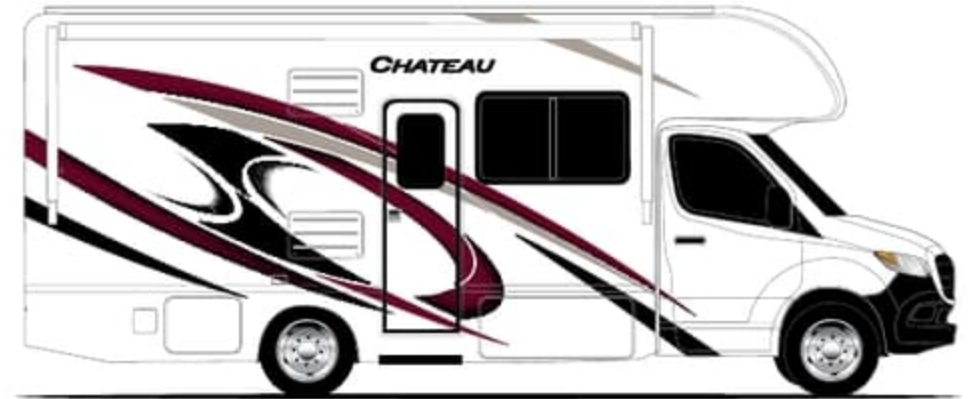

DENIM BLUE

RODEO RED

MIDNIGHT BLUE II PARTIAL PAINT (U.S. ONLY)

RED SADDLE II PARTIAL PAINT (U.S. ONLY)

CHATEAU[®]

SPRINTER

DENIM BLUE

RODEO RED