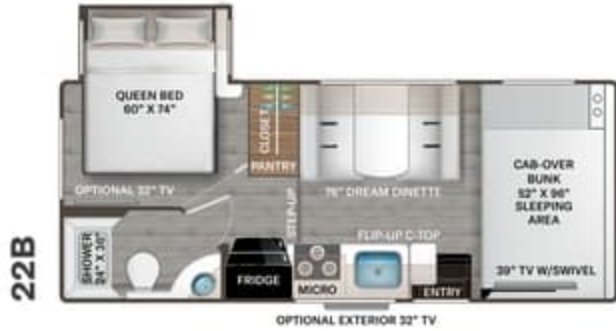

CHATEAU

Option Available on Select Floor Plans: