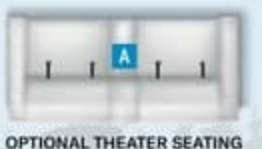

CHATEAU®

Option Available on Select Floor Plans:

OPTIONAL THEATER SEATING