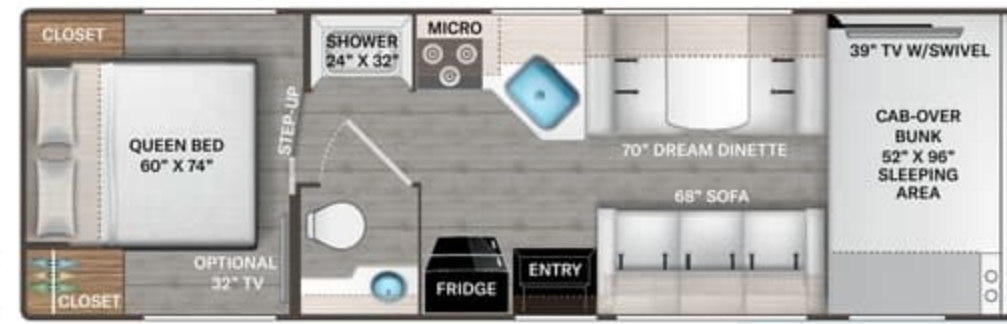

22B

25V

31E

22E

27R

31EV

24F

28A

31W

25M

28Z

31WV

CHATEAU®

Option Available on Select Floor Plans: