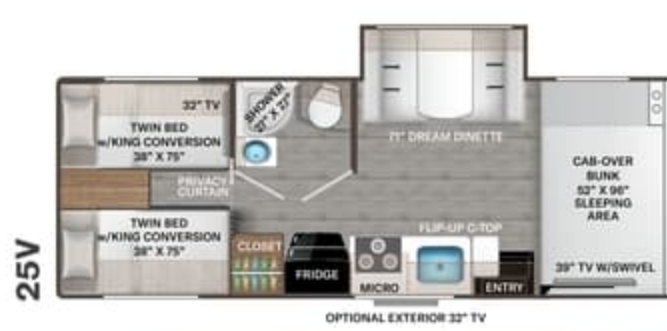

CHATEAU

Option Available on Select Floor Plans: