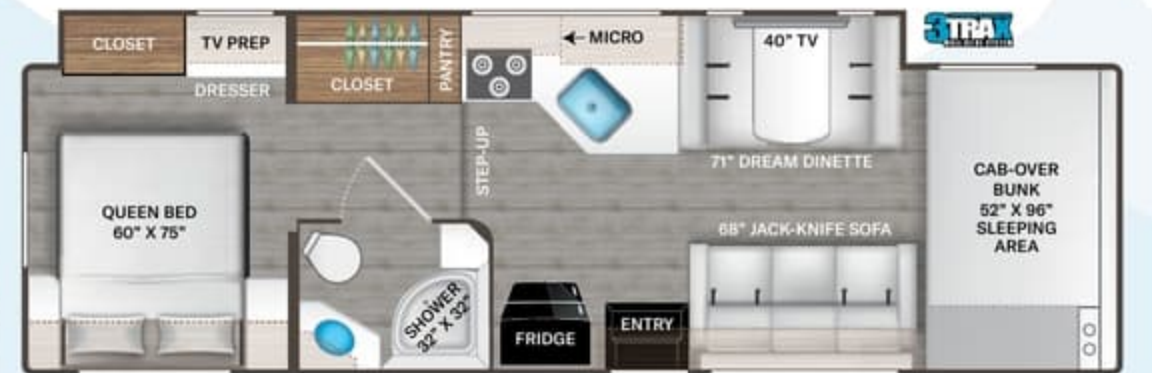

28A

31W

EXTERIOR 32\"/>

25M

OPTIONAL EXTERIOR 32\"/>

28Z

31WV

CHATEAU®

BEDROOM & BATHROOM OPTION

- 12-volt Attic Fan in Bedroom (N/A with Dual Roof A/C's) (N/A 31EV & 31WV)

ENTERTAINMENT

- 39" TV on Manual Swivel in Cab-Over (22E, 22B, 24F, 25M, 25V, 27R & 28A)

- 39" Mid-Ship TV in Living Area (28Z, 31E, 31EV, 31W & 31WV)
- Tablet Holders and USB Charge Ports in Bunk Beds (31E & 31EV)
- Satellite Mounting Backer in Roof