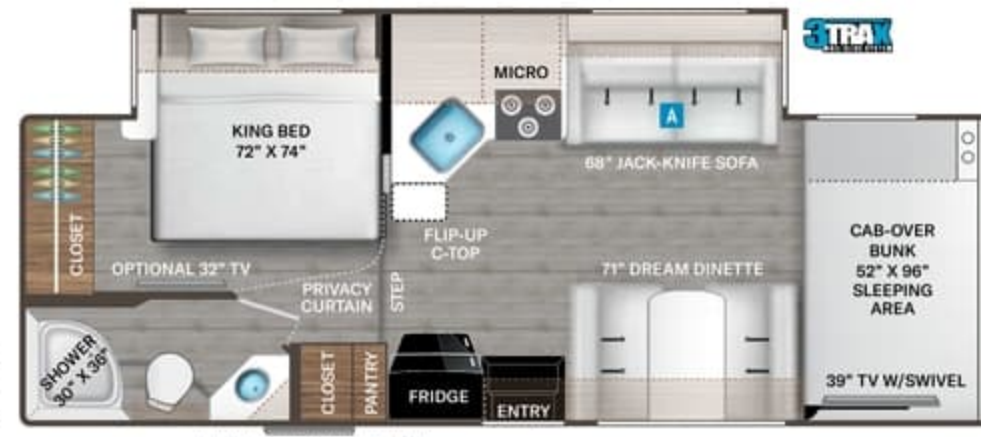

OPTIONAL EXTERIOR 32\"/>

31EV