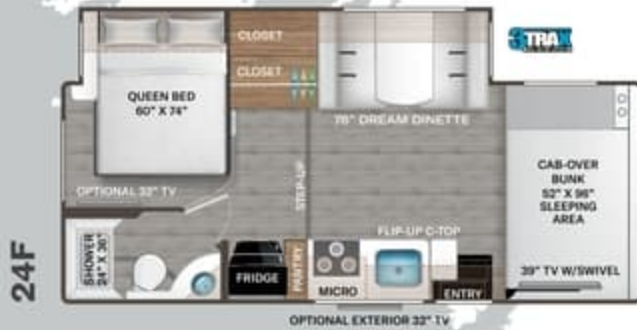

CHATEAU

Option Available on Select Floor Plans: