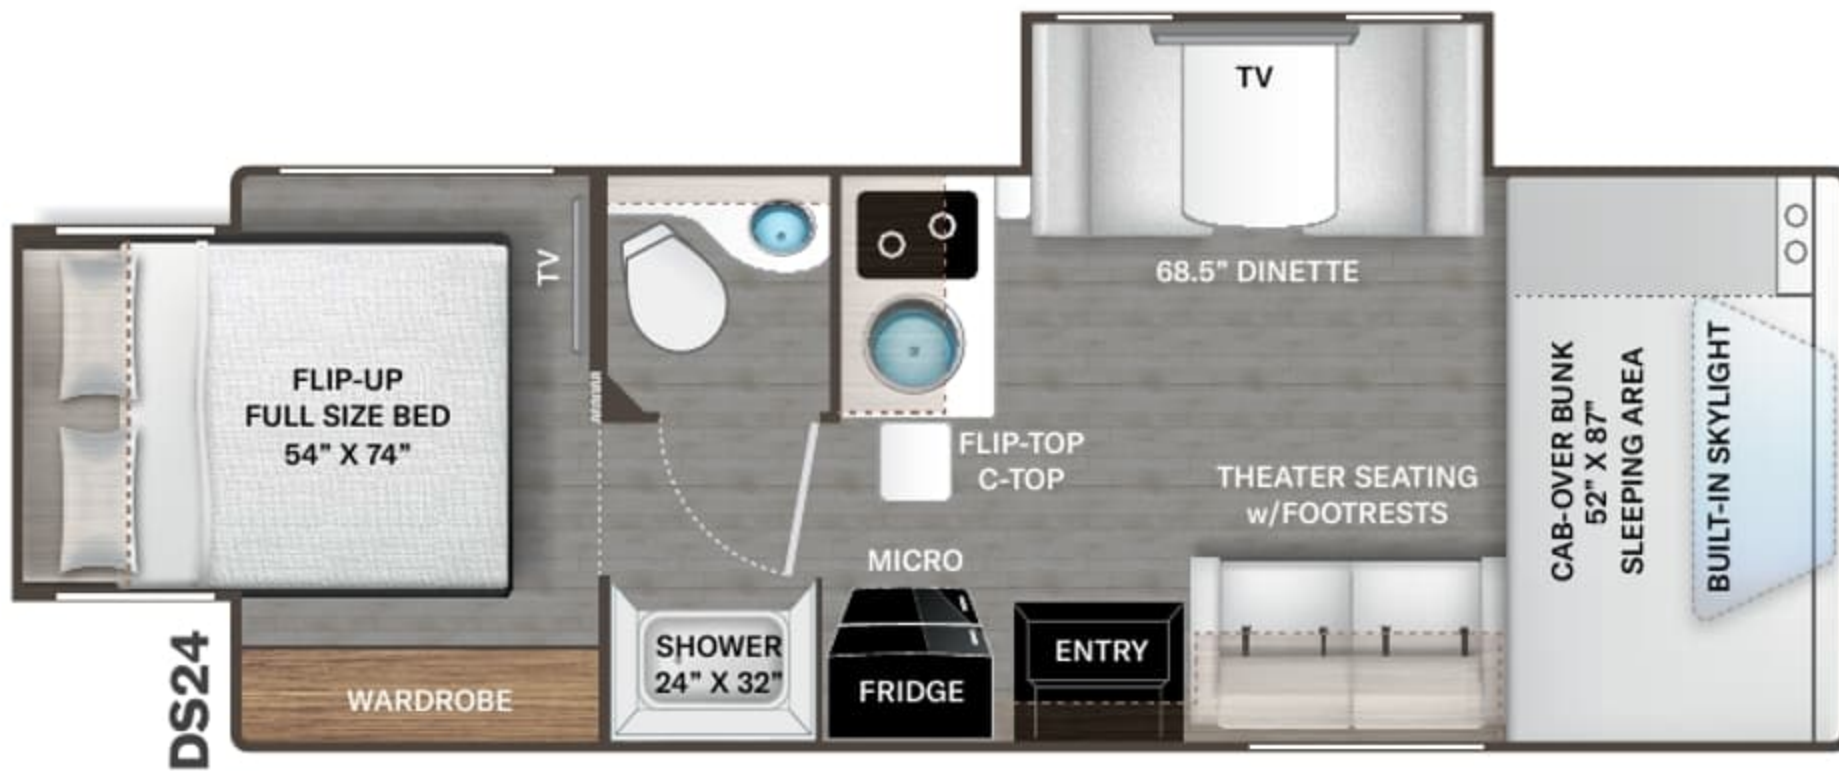

FRESH WATER **QHD-MAX**

WHITE CAPS **QHD-MAX**

Echelon™ SPRINTER

ECHELON™

SPRINTER

Sprinter Featured Highlights

CONSTRUCTION & EXTERIOR

- Mercedes-Benz Sprinter - 3.0L V6 188HP 325 lb-ft Torque
- Mercedes-Benz® Safety Package: Active Braking Assist, Attention Assist, Active Lane Keeping Assist, Wet Wiper System & Distance Regulator Distronic Plus
- HD-MAX® Exterior with Graphics Package
- Front Cap with Skylight & Power Shade
- Electric Stabilizing System
- Welded Tubular Aluminum Roof & Sidewall Cage Construction
- Lighted Rotocast Storage Compartments
- Flush Mount Radius Compartment Doors
- Electric Entry Step with Accent Light Under Step on Separate Switch
- Entry Door with Deadbolt Lock
- Premium One-piece Crossflex™ Roof
- Power Patio Awning with Integrated LED Lighting
- Slide out Room Topper Awnings

INTERIOR

- Residential Vinyl Flooring
- Rubber Tread Entry Steps with Step Well Light
- Ceiling Ducted Air Conditioning System
- Wall Cubby with Net & USB Charging Port
- High-Sheen Cabinetry with Flat Panel Upper Cabinet Doors and Nickel Finish Hardware
- Decorative Glass Inserts in Kitchen Overhead Cabinet Doors
- LED Lighting
- Cab-Over Sleeping Area with Cup Holders and Telescoping Bunk Ladder
- Premium Window Privacy Roller Shades
- Leatherette Sofa with Queen Size Murphy Bed Conversion (MB24)
- Leatherette Theater Seating with Footrests (DS24)
- Leatherette Dinette Booth with (2) Two Storage Drawers (DS24)
- Leatherette Dream Dinette® Booth (MB24)
- Single Child Safety Tether in Dinette (MB24)
- Wireless Phone Charger with USB Plug

ENTERTAINMENT

- 32" TV on Manual Swivel (MB24)
- 40" TV in Living Area (DS24)
- 32" TV in Bedroom (DS24)
- HDMI Video Distribution Box (DS24)
- Cable TV Ready
- Satellite Mounting Backer in Roof

ELECTRICAL & PLUMBING