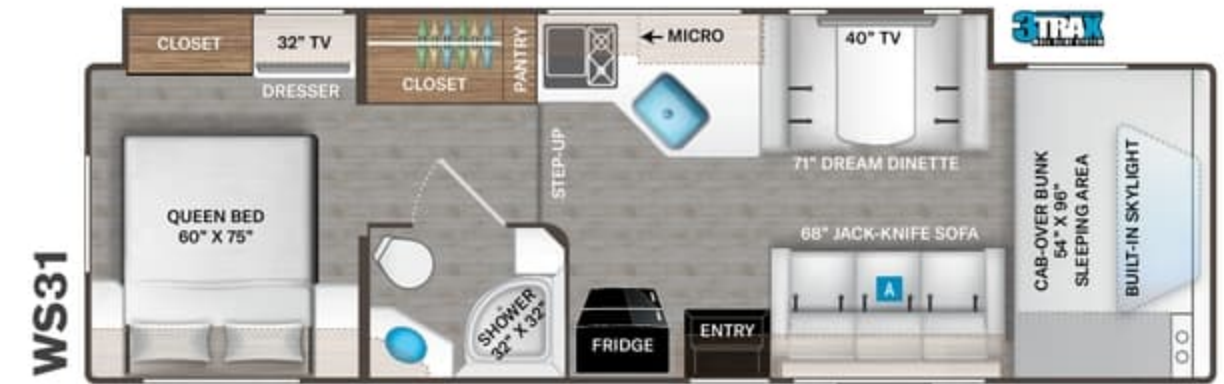

WS31

ECHELON

WEATHERED CHERRY

OPTIONAL - COASTLINE GREY

ECHELON_{LC}

COASTLINE GREY

Option Available on Select Floor Plans:

ECHELON & ECHELON_{LC}