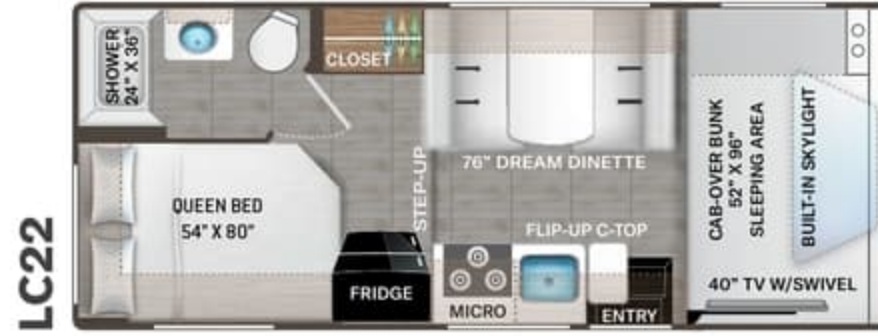

ECHELON

WEATHERED CHERRY

OPTIONAL - COASTLINE GREY

ECHELON_{LC}

COASTLINE GREY

Option Available on Select Floor Plans:

ECHELON & ECHELON_{LC}