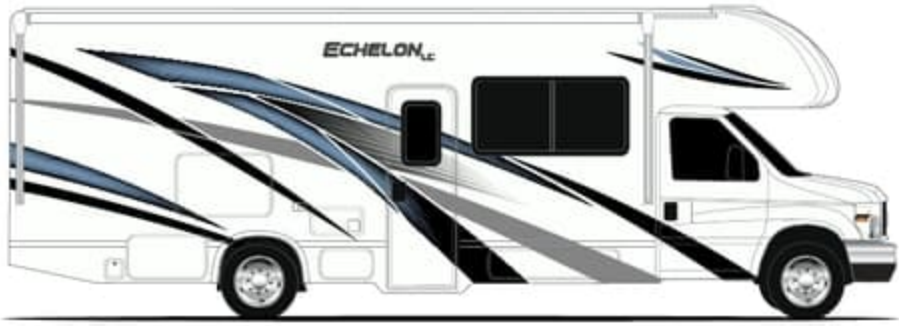

OPTIONAL -
COASTLINE GREY

ECHELON™_{LC}

COASTLINE
GREY

ECHELON & ECHELON_{LC}

ECHELON LC - STANDARD GRAPHICS

ECHELON PARTIAL PAINT - BLUE OYSTER

ECHELON PARTIAL PAINT - PEARL WHITE

ECHELON FULL BODY PAINT - LAKE TAHOE