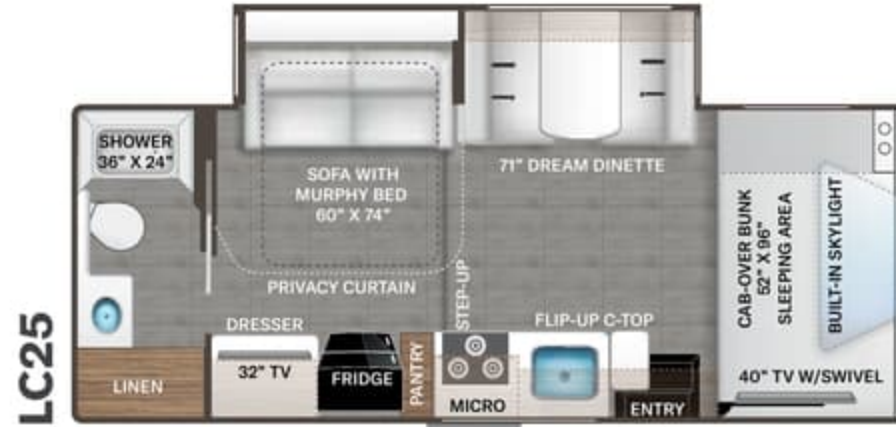

ECHELON

WEATHERED CHERRY

OPTIONAL - COASTLINE GREY

ECHELON_{LC}

COASTLINE GREY

Option Available on Select Floor Plans:

ECHELON & ECHELON_{LC}