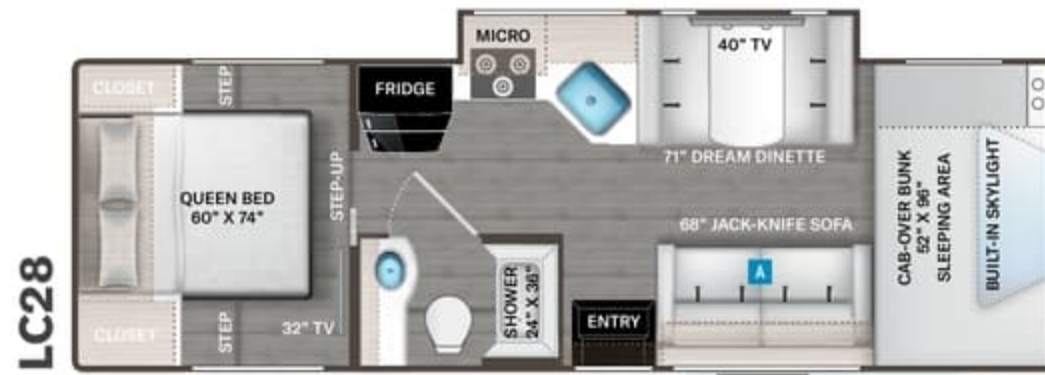

LC26

LC28

ECHELON

WEATHERED CHERRY

OPTIONAL - COASTLINE GREY

ECHELON_{LC}

COASTLINE GREY

Option Available on Select Floor Plans:

ECHELON & ECHELON_{LC}