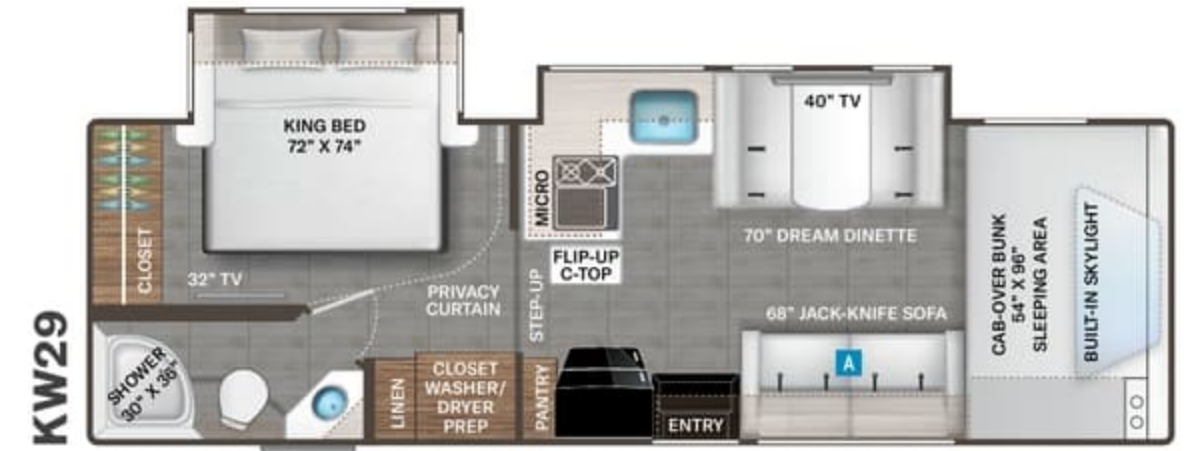

KW29

ECHELON

WEATHERED CHERRY

OPTIONAL - COASTLINE GREY

ECHELON_{LC}

COASTLINE GREY

Option Available on Select Floor Plans:

ECHELON & ECHELON_{LC}