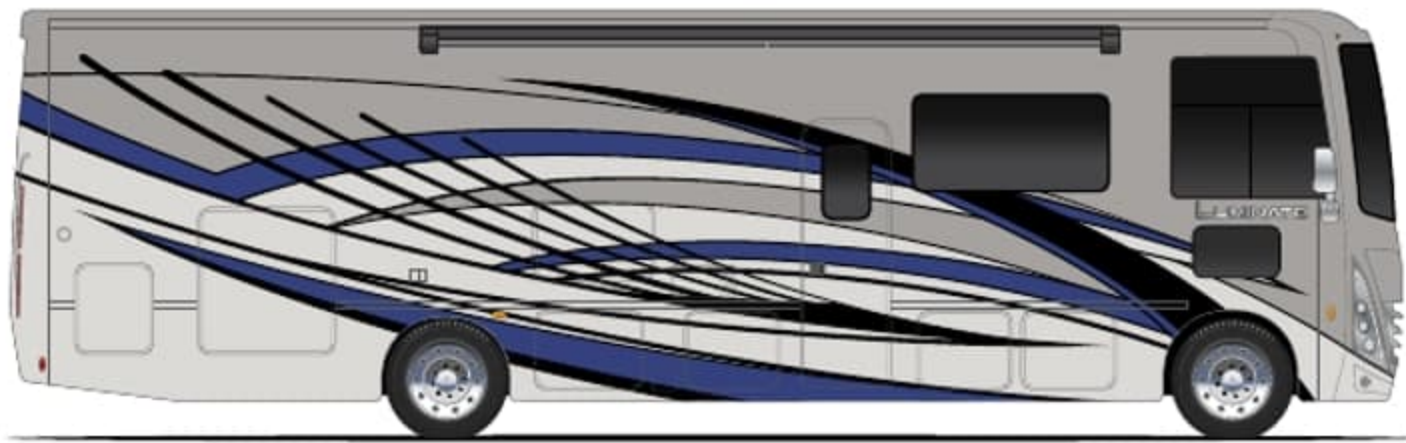

BLUE ASH FULL BODY PAINT