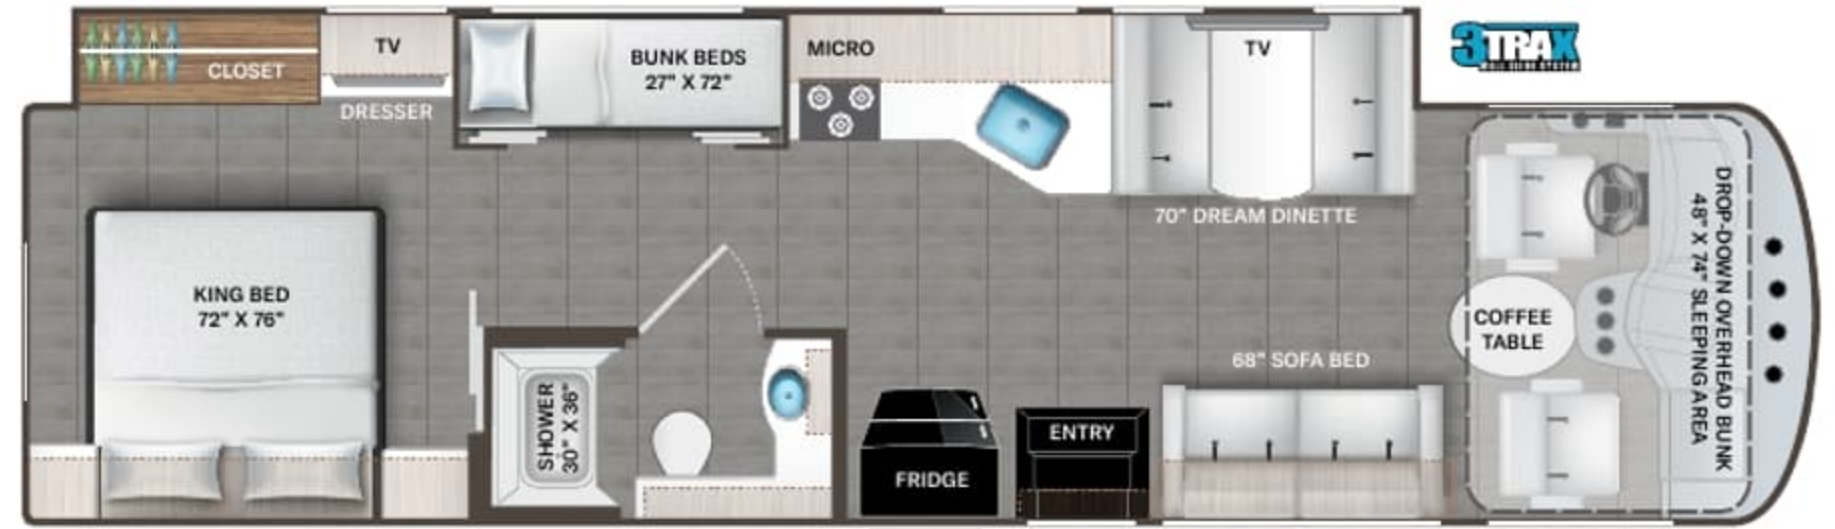

BB34

EXTERIOR KITCHEN

EXTERIOR TV

CC34

EXTERIOR TV

STANDARD

OPTIONAL - LUXURY COLLECTION

LUMINATE™