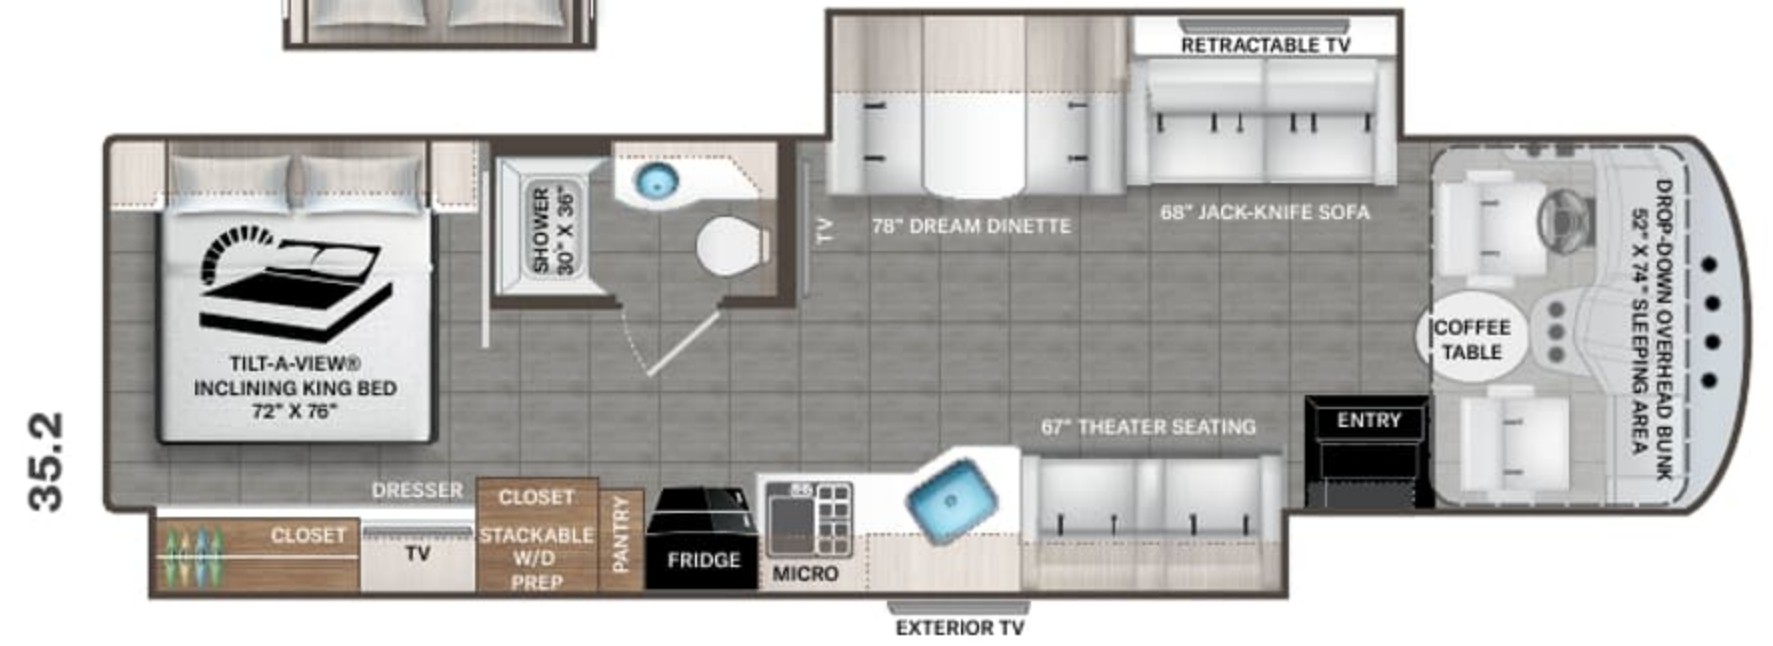

35.2

36.1

37.1

Options Available on Select Floor Plans:

OPTIONAL THEATER SEATING

MIRAMAR

BLUE RONDO II

REGGAE II

STEEL BAND II

STANDARD

REGATTA

OPTIONAL

SHELL GRAY

Options Available on
Select Floor Plans:

OPTIONAL THEATER SEATING

MIRAMAR

INTERIOR

- Rubber Tread Entry Steps with Lighted Step Well
- Residential Vinyl Flooring
- 84" Interior Ceiling Height
- Soft Vinyl Ceiling
- LED Lighting
- Ceiling Ducted Air Conditioning System
- Regatta Cabinetry with Solid Wood Flat Panel Cabinet Doors & Nickel Finish Hardware
- Self Closing Drawer Guides
- Full Extension Metal Ball-Bearing Metal Drawer Guides
- Leatherette Dream Dinette® Booth with Cup Holders
- Single Child Safety Tether in Dream Dinette® Booth