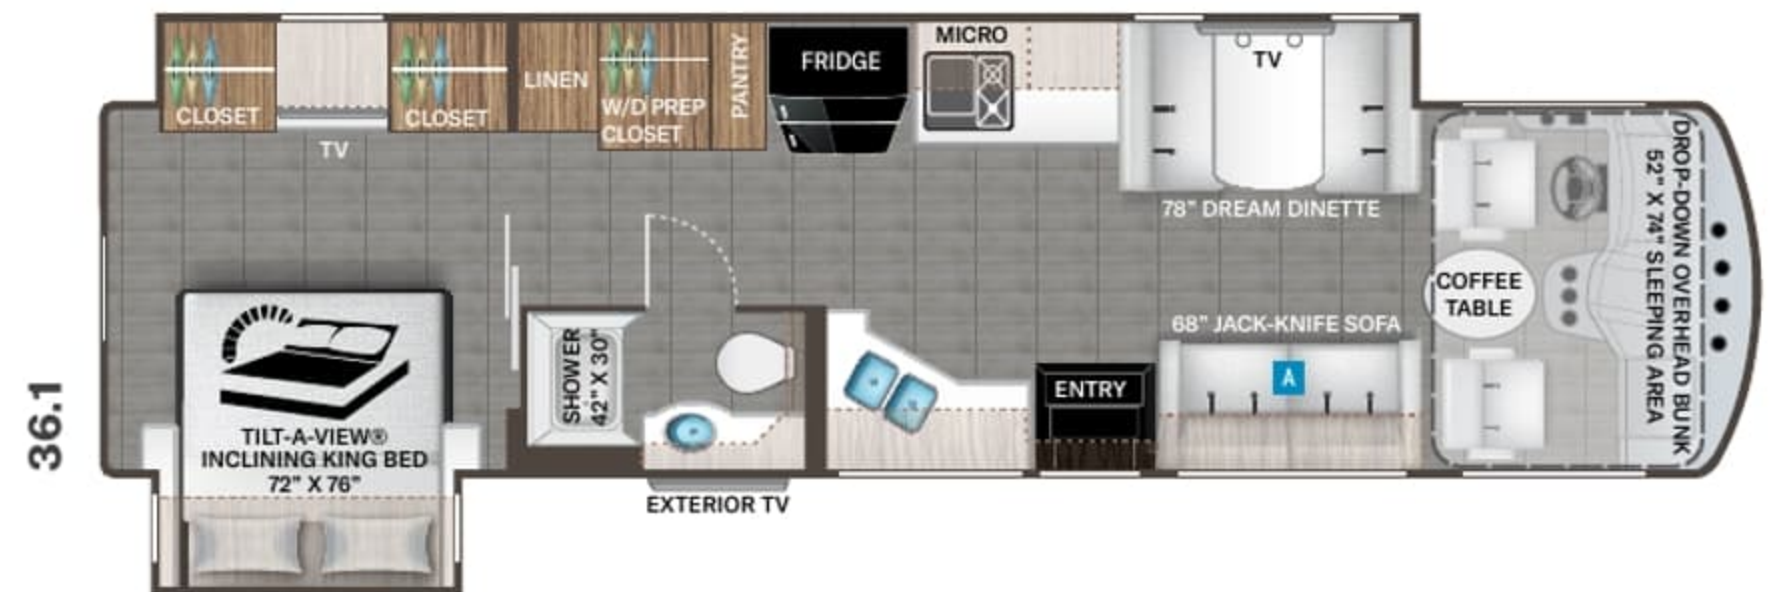

STEEL BAND II

STANDARD

REGATTA

OPTIONAL

SHELL GRAY

Options Available on
Select Floor Plans:

OPTIONAL THEATER SEATING

MIRAMAR

- Cruise Control
- Tilt and Telescoping Steering Wheel
- Automatic Headlights
- Dash Fans
- Cab Light
- Reclining/Swivel Leatherette Captain's Chairs with Stow-Away Coffee Table
- Power Adjustable Driver's Chair
- Emergency Engine Start Switch
- Power Roller Shade on Windshield
- Manual Roller Shades on Side Windows
- 22.5" Tires with Aluminum Wheels
- Valve Stem Extenders on Rear Wheels
- Dash Workstation with 110-volt & 12-volt Outlets
- Power Drop-Down Hide-Away Overhead Bunk with Cotton Cloud™ Mattress & Bunk Ladder

INTERIOR

- Rubber Tread Entry Steps with Lighted Step Well
- Residential Vinyl Flooring
- 84" Interior Ceiling Height
- Soft Vinyl Ceiling
- LED Lighting
- Ceiling Ducted Air Conditioning System
- Regatta Cabinetry with Solid Wood Flat Panel Cabinet Doors & Nickel Finish Hardware
- Self Closing Drawer Guides
- Full Extension Metal Ball-Bearing Metal Drawer Guides
- Leatherette Dream Dinette® Booth with Cup Holders
- Single Child Safety Tether in Dream Dinette® Booth

- Leatherette Home Theater Seating (35.2)
- Leatherette Sofa Bed (35.2, 36.1 & 37.1)
- Lambrequin Window Treatments
- Window Privacy Roller Shades

INTERIOR OPTIONS

- Shell Gray Painted Finish Cabinetry with Solid Wood Bristol Style Doors & Nickel Finish Hardware
- Leatherette Home Theater Seating with Footrests (34.7, 36.1 & 37.1)
- Electric Fireplace with Remote Control (37.1)