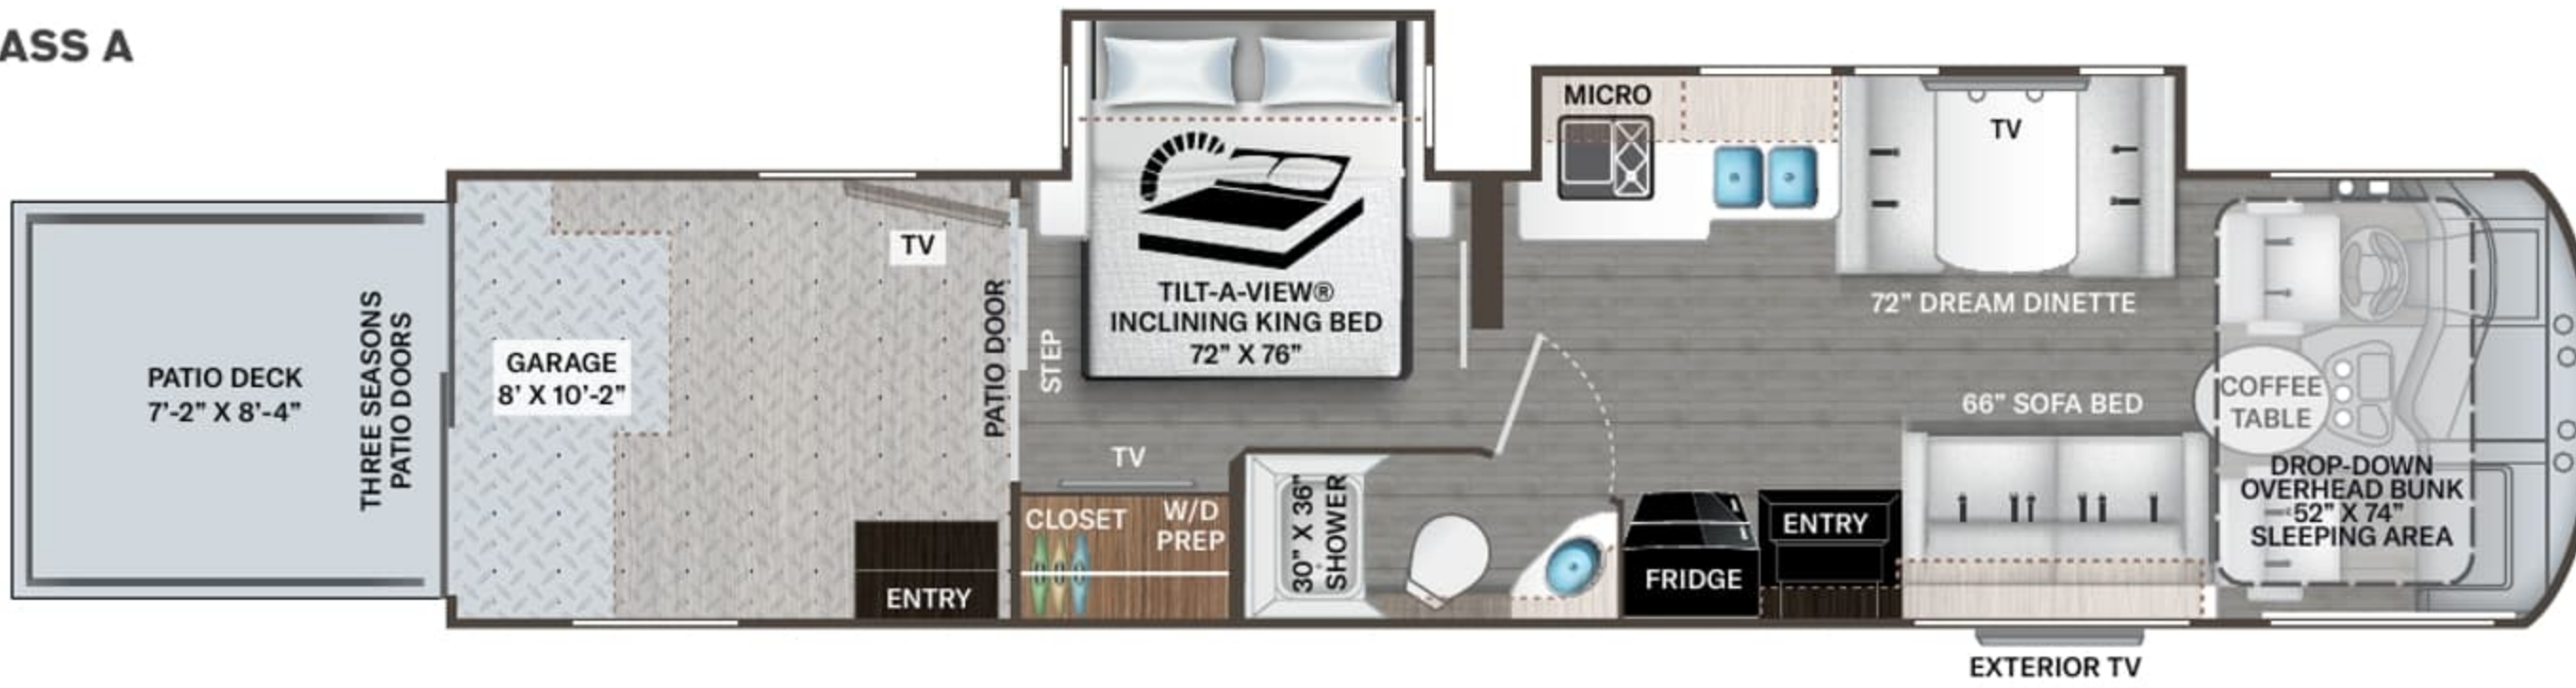

CLASS A

38KB