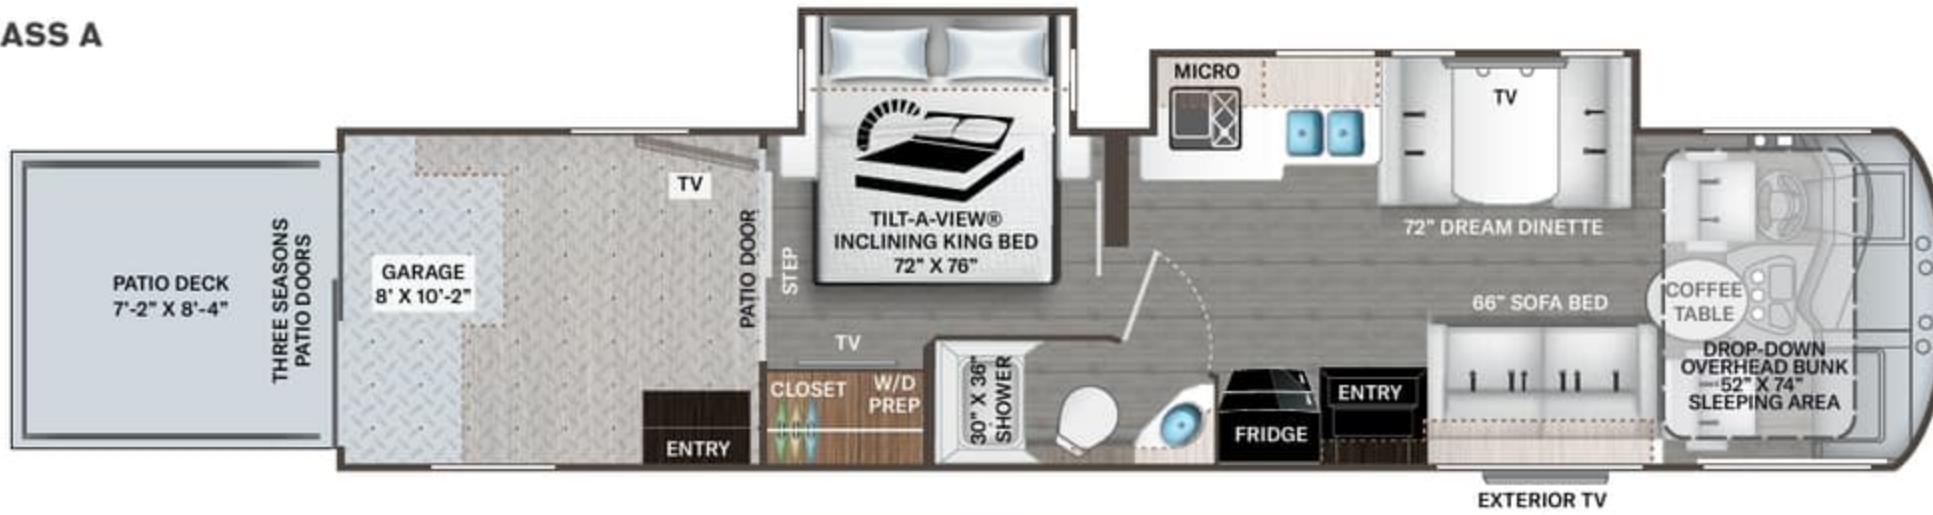

CLASS A

38KB