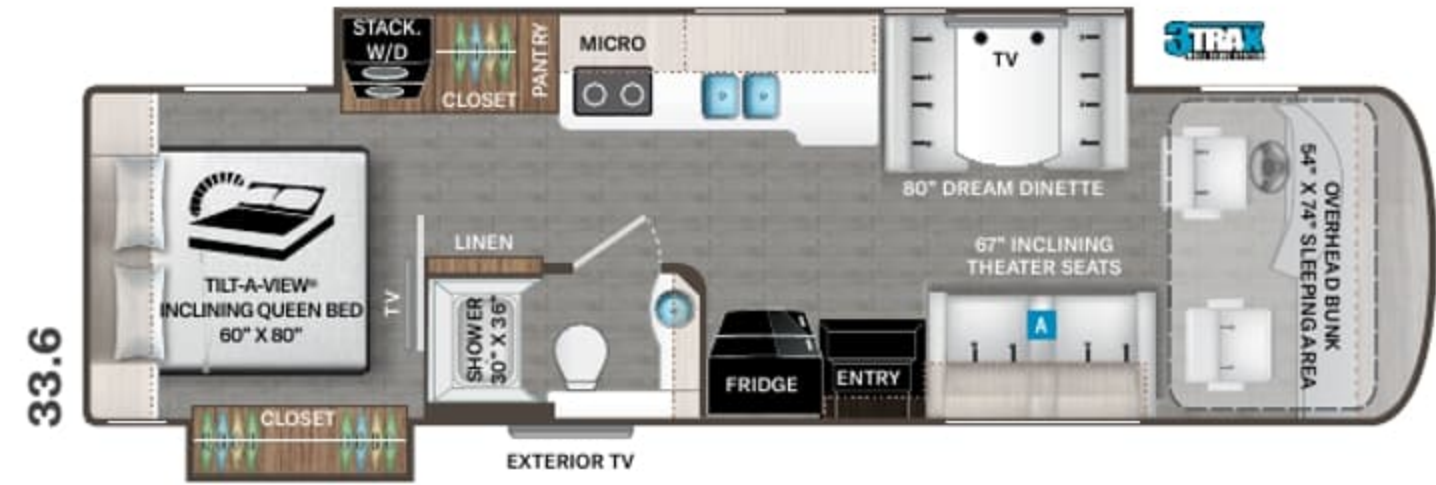

Options Available on
Select Floor Plans:

PALAZZO®