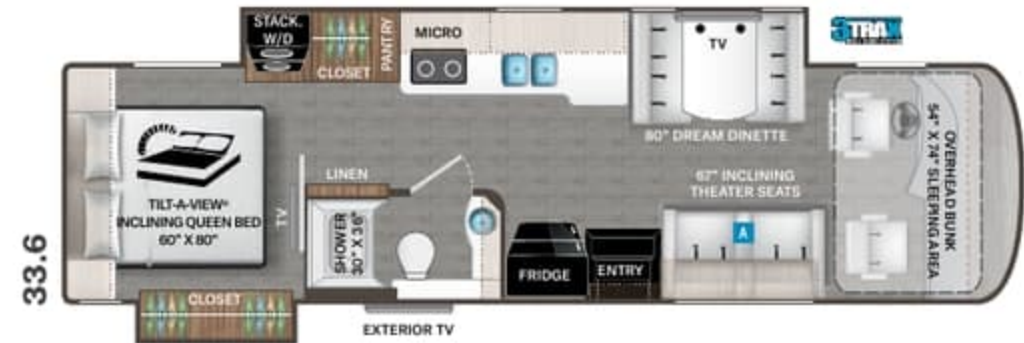

Options Available on
Select Floor Plans:

PALAZZO