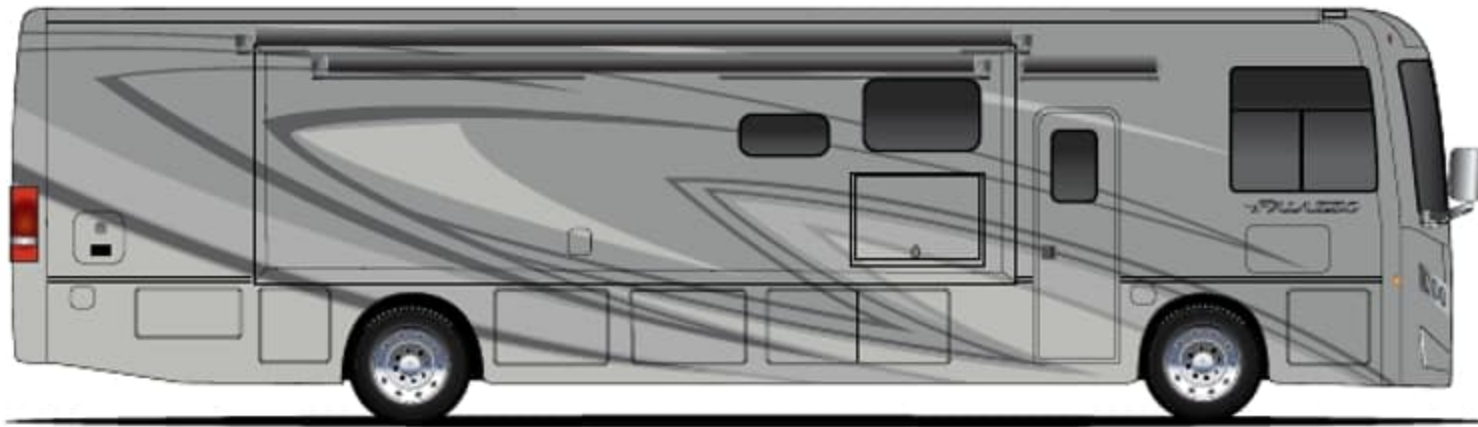

CRYSTAL DOWNS