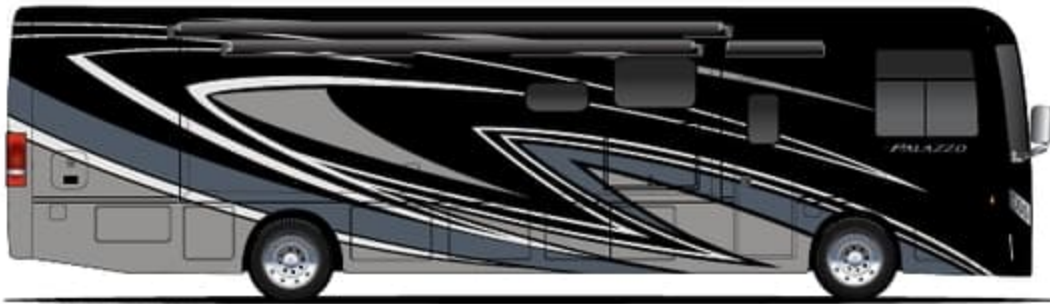

CRYSTAL DOWNS

PACIFIC DUNES

RIVIERA

WINGED FOOT

Options Available on
Select Floor Plans:

OPTIONAL 67" JACKKNIFE SOFA

OPTIONAL 67" THEATER SEATS

OPTIONAL 74" JACKKNIFE SOFA

CONSTRUCTION & EXTERIOR

- Freightliner® XC-S Straight Rail Chassis with Atlas Foundation™
- Cummins® ISB 6.7L Diesel Engine with 300HP, 660 lb.-ft. Torque (33.5 & 33.6)
- Cummins® ISB 6.7L Diesel Engine with 340HP, 700 lb.-ft. Torque (37.4, 37.5 & 37.6)
- 160-amp, 12-volt Alternator
- In-Block, 750-watt Engine Heater
- 6-Speed Allison Automatic Transmission
- Full Air Front & Rear Drum Anti-Lock Brakes
- I-Beam Front Axle with 55" Wheel Cut
- Air-Ride™ Suspension
- Exhaust Brake
- Sachs® Shock Absorbers
- Under-Hood Light
- 90-gallon Fuel Tank with Dual Fills
- 10,000-lb. Trailer Hitch with 7-pin Round Connector
- Automatic Leveling Jacks with Touchpad Controls
- Welded Tubular Steel Floor
- Welded Tubular Aluminum Roof & Sidewall Cage Construction
- Vacu-Bond Laminated Roof, Walls & Floors with Block Foam Insulation
- One-Piece Fiberglass Front & Rear Caps
- One-Piece Windshield
- One-Piece TPO Roof
- Full-Body Paint Package with Gel-Coat Sidewalls with Invisible Front Paint Protection
- Basement Pass-Through Storage Compartment
- Easy Slide Storage Tray (33.5 & 33.6)