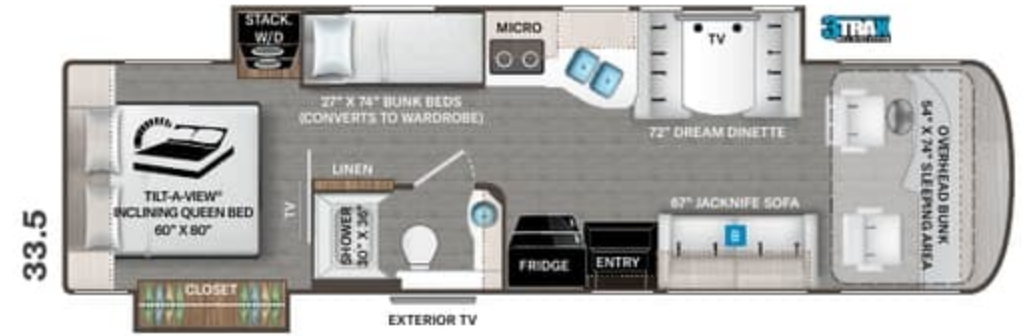

Options Available on
Select Floor Plans:

PALAZZO