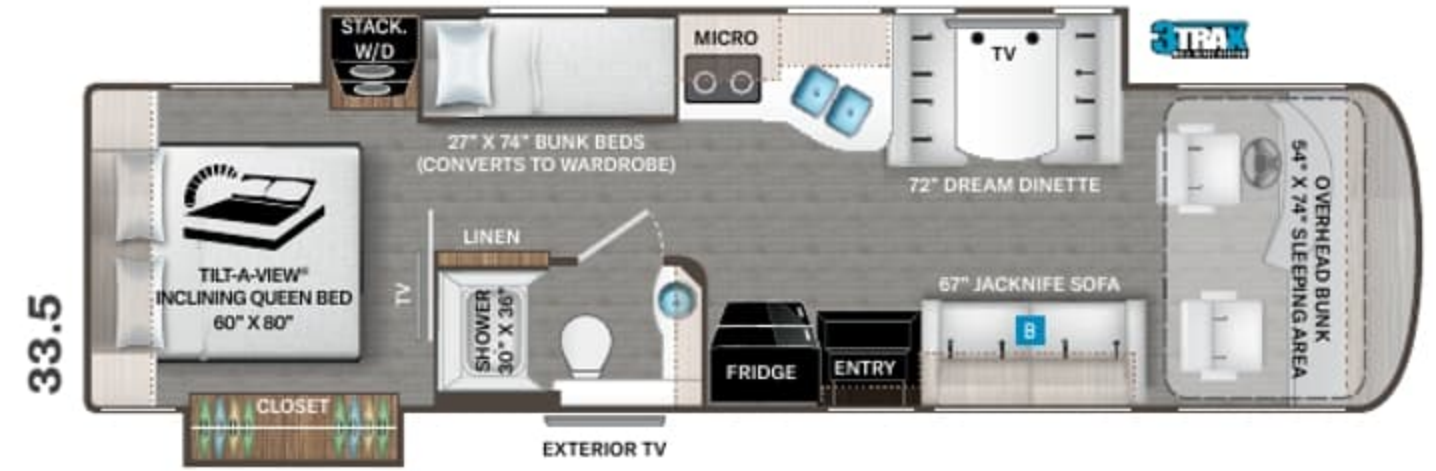

PALAZZO

CRYSTAL DOWNS

PACIFIC DUNES

RIVIERA

WINGED FOOT

Options Available on
Select Floor Plans:

PALAZZO®

Featured Highlights

CONSTRUCTION & EXTERIOR

- Freightliner® XC-S Straight Rail Chassis with Atlas Foundation™
- Cummins® ISB 6.7L Diesel Engine with 300HP, 660 lb.-ft. Torque (33.5 & 33.6)
- Cummins® ISB 6.7L Diesel Engine with 340HP, 700 lb.-ft. Torque (37.4, 37.5 & 37.6)
- 160-amp, 12-volt Alternator
- In-Block, 750-watt Engine Heater
- 6-Speed Allison Automatic Transmission
- Full Air Front & Rear Drum Anti-Lock Brakes
- I-Beam Front Axle with 55" Wheel Cut
- Air-Ride™ Suspension
- Exhaust Brake
- Sachs® Shock Absorbers
- Under-Hood Light
- 90-gallon Fuel Tank with Dual Fills
- 10,000-lb. Trailer Hitch with 7-pin Round Connector
- Automatic Leveling Jacks with Touchpad Controls
- Welded Tubular Steel Floor
- Welded Tubular Aluminum Roof & Sidewall Cage Construction
- Vacu-Bond Laminated Roof, Walls & Floors with Block Foam Insulation
- One-Piece Fiberglass Front & Rear Caps
- One-Piece Windshield
- One-Piece TPO Roof
- Full-Body Paint Package with Gel-Coat Sidewalls with Invisible Front Paint Protection
- Basement Pass-Through Storage Compartment
- Easy Slide Storage Tray (33.5 & 33.6)

INTERIOR

- Luxury Vinyl Tile Flooring
- Studio Collection Cabinetry with Rake Style Doors & Matte Finish
- Full Extension Metal Ball Bearing Drawer Guides
- Window Solar & Privacy Shades in Living Area
- LED Lighting
- Soft Touch Vinyl Ceiling
- Leatherette Jackknife Sofa (33.5 & 37.6)
- Leatherette Tri-Fold Sofa (37.4)
- Leatherette Inclining Theater Seating with Footrests (33.6, 37.4, & 37.5)
- Dream Dinette® Booth with Four (4) Seat Belts & Dual Child Safety Tethers
- Electric Fireplace with Remote Control (37.4 & 37.5)
- Smoke, LPG & Carbon Monoxide Detectors
- Monitor Panel with LPG Readout