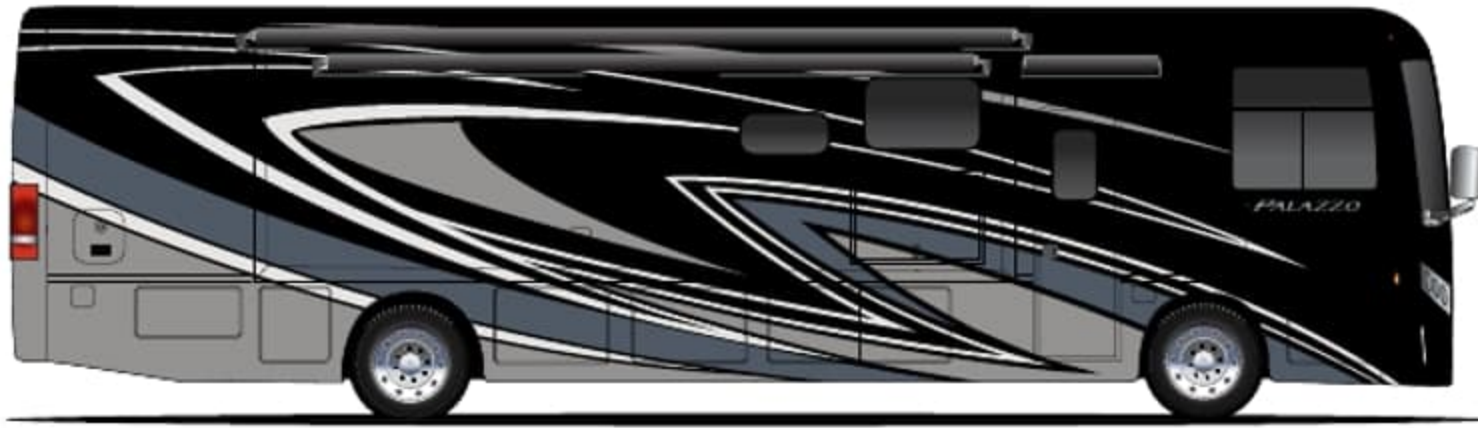

PACIFIC DUNES