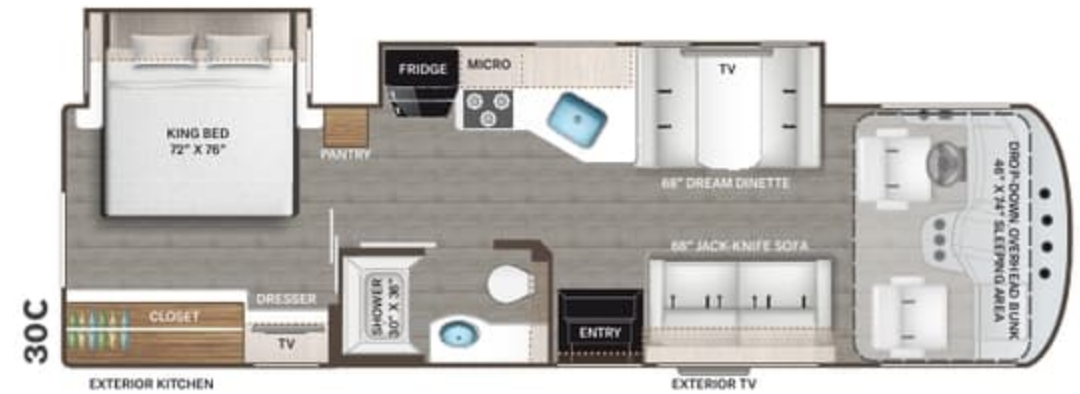

Option Available on Select Floor Plans:

OPTIONAL THEATER SEATING