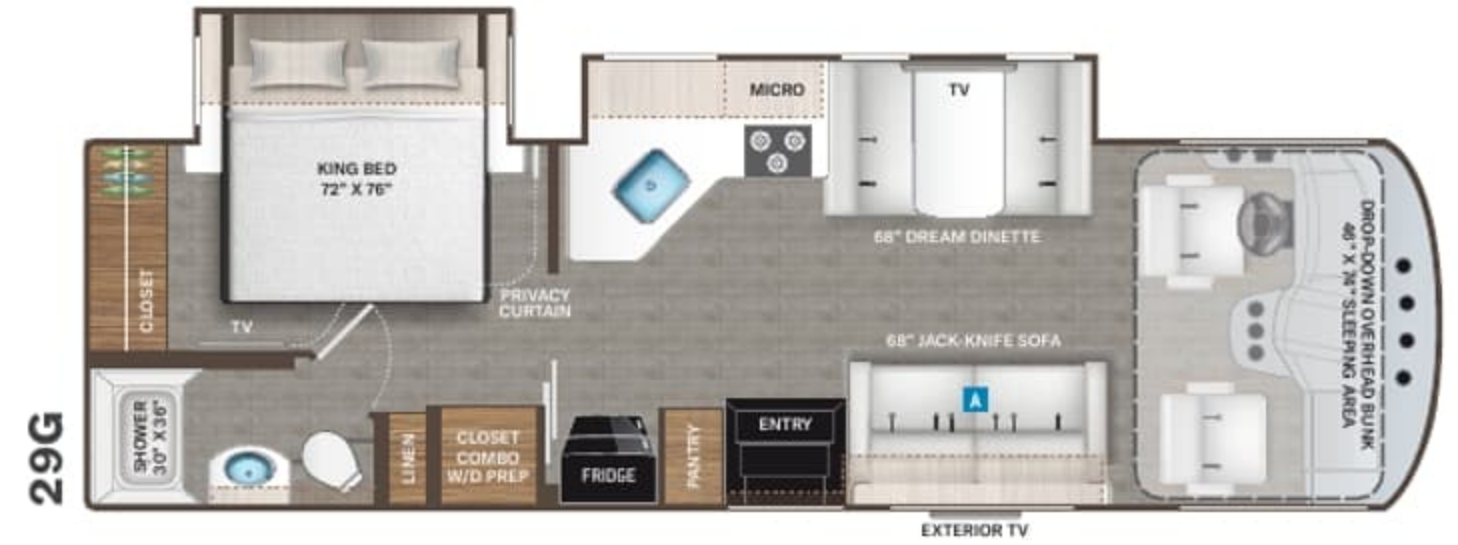

OPTIONAL THEATER SEATING

FROST QHD-MAX

ICY BLUE QHD-MAX

WEATHERED CHERRY

IVORY COAST

FLOORING

OPTIONAL HOME COLLECTION

RESONATE™

INTERIOR

- Rubber Tread Entry Steps with Lighted Step Well & Utility Storage
- Residential Vinyl Flooring
- 84" Interior Ceiling Height
- LED Lighting
- Lambrequin Window Treatments
- Ceiling Ducted Air Conditioning System
- Flat Panel Cabinet Doors with Matte Black Finish Hardware
- Pressed Laminate Countertops
- Dinette Storage Drawer (29G, 30C & 32B)
- Full Extension Ball-Bearing Metal Drawer Guides
- Leatherette Sofa Bed
- Leatherette Dream Dinette® with Cup Holders
- Wireless Phone Charger with USB Plug on Dinette Table Top
- Single Child Safety Tether in Dream Dinette®
- Window Privacy Shades
- 12-volt Attic Fan in Living Area

ENTERTAINMENT

- 39" TV in Living Area
- 32" TV in Bedroom
- Tablet Holder and USB Charge Ports in Bunk Beds (32B)
- Exterior 32" TV on Swivel Bracket with Bluetooth® Built-in Sound Bar and Radio
- Winegard® Connect™ 2.0 WiFi / 4G / TV Antenna
- USB Charging Ports - Bedroom and Living Room
- Cable TV Ready
- Digital TV Antenna
- Satellite Mounting Backer in Roof
- Exterior Kitchen with Refrigerator, Sink & 1000-watt Inverter (29D & 30C)