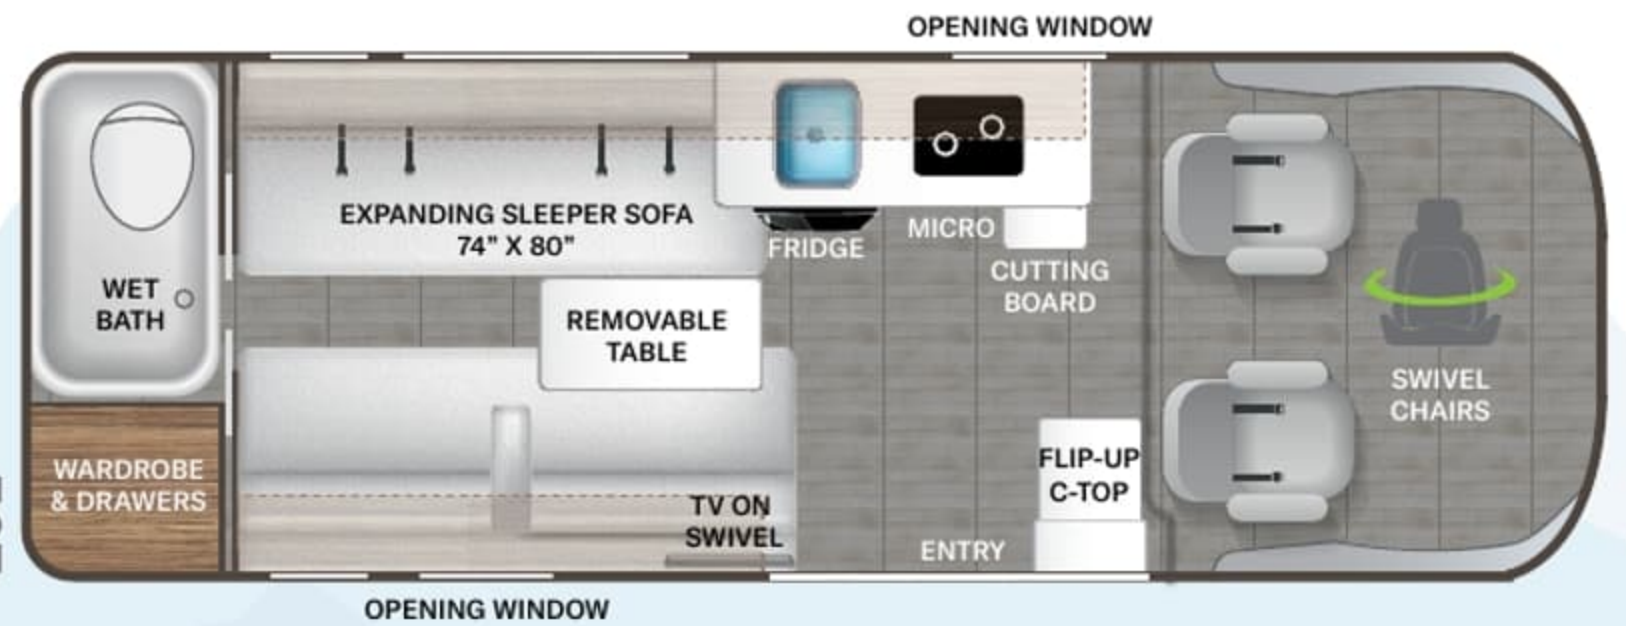

20A

20K

20J

20L

SEQUENCE®