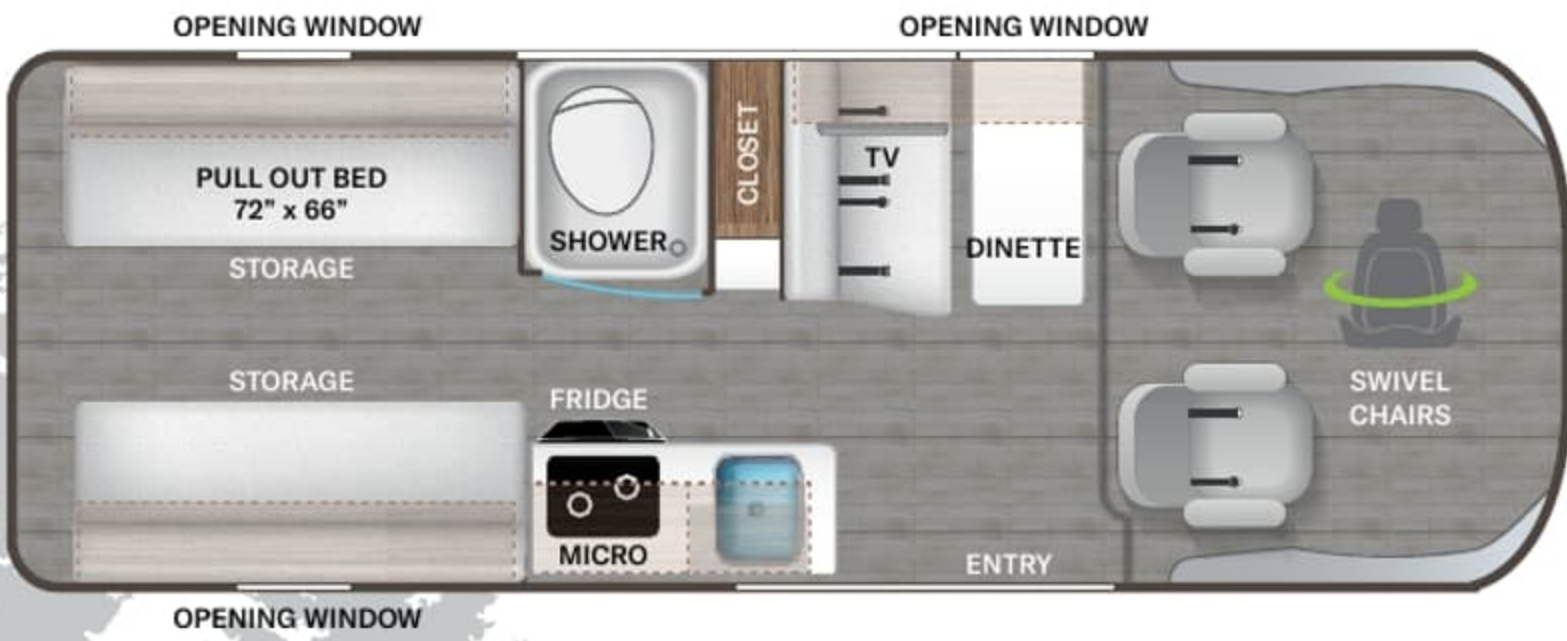

20A

20K

20J

20L

SEQUENCE®