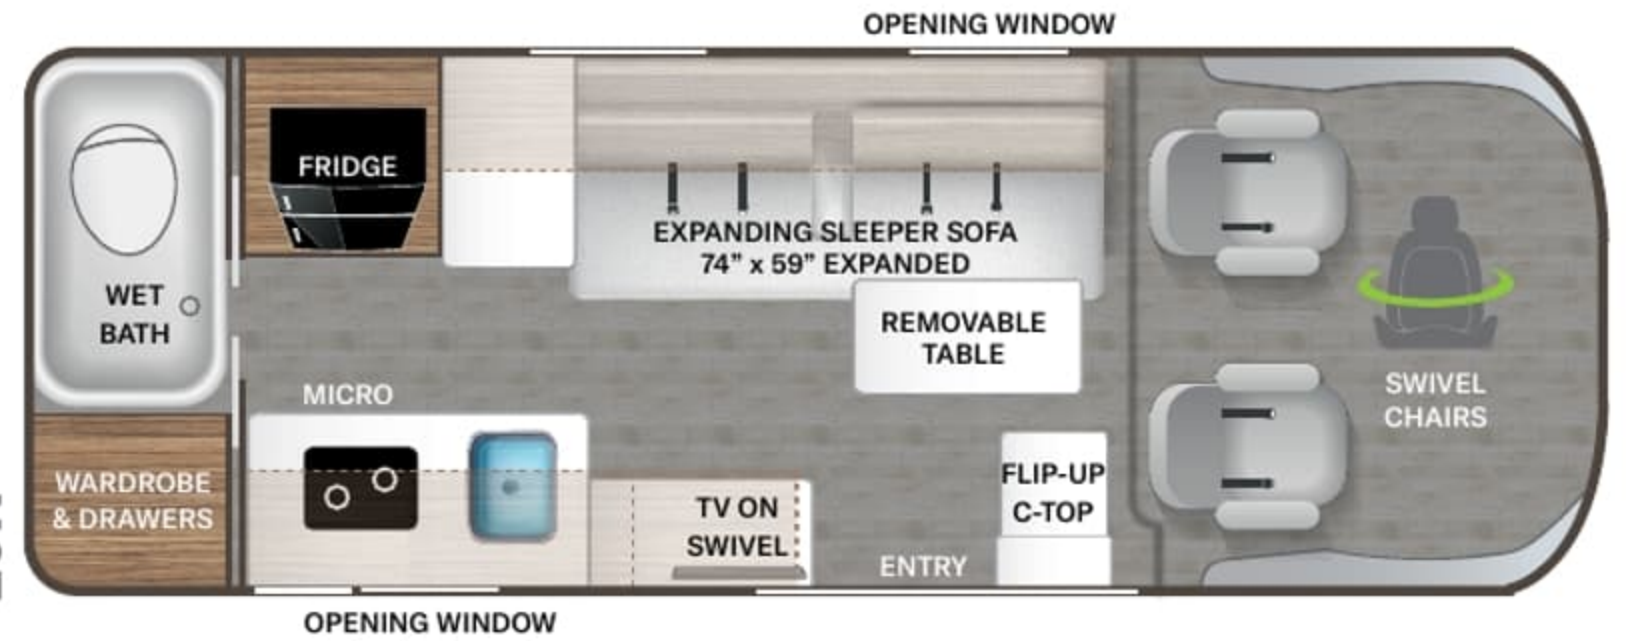

20A

20K

20J

20L

SEQUENCE®