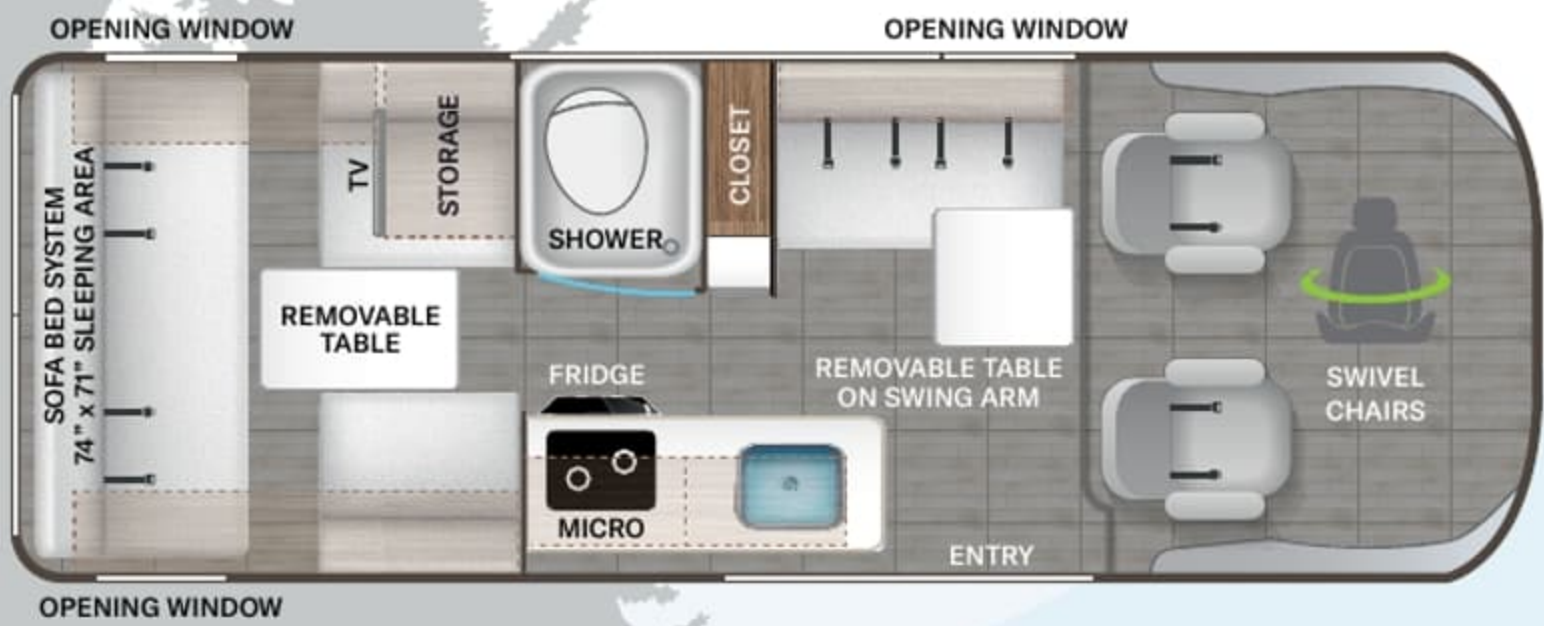

20A

20K

20J

20L

SEQUENCE®