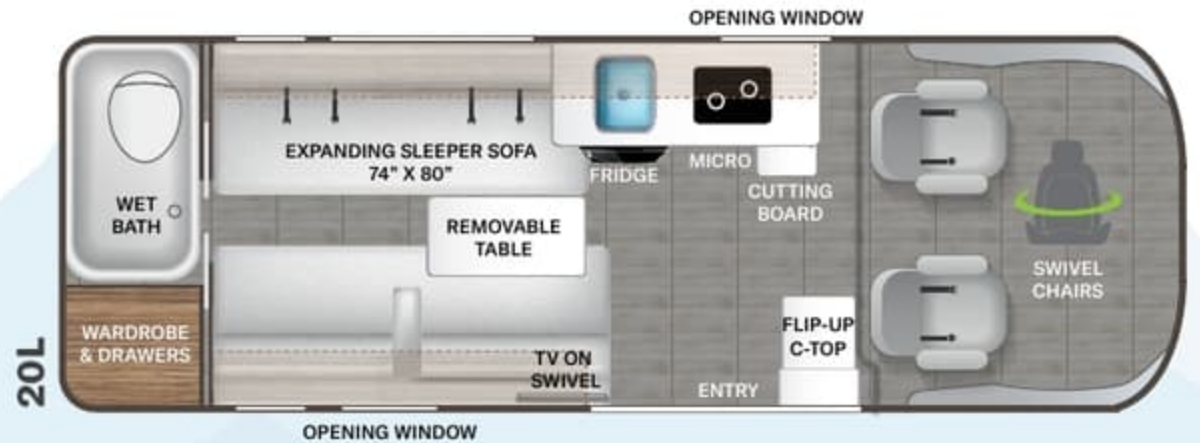

CHARCOAL

SILVER

WHITE

FLOORING

CABINERY

TELLARO®

CHARCOAL

SILVER

WHITE

FLOORING

CABINETRY

TELLARO®