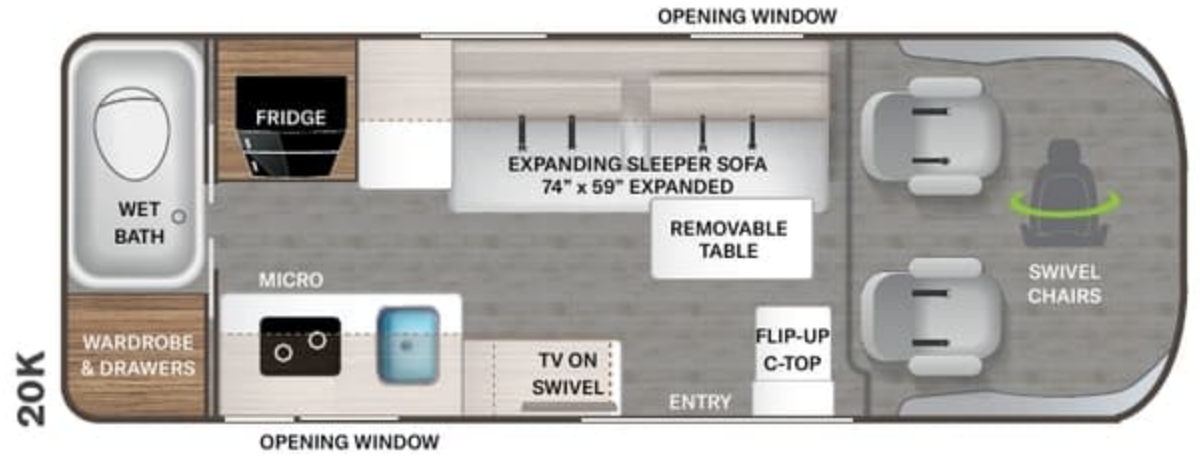

CHARCOAL

SILVER

WHITE

FLOORING

CABINERY

TELLARO®

CHARCOAL

SILVER

WHITE

FLOORING

CABINETRY

TELLARO®