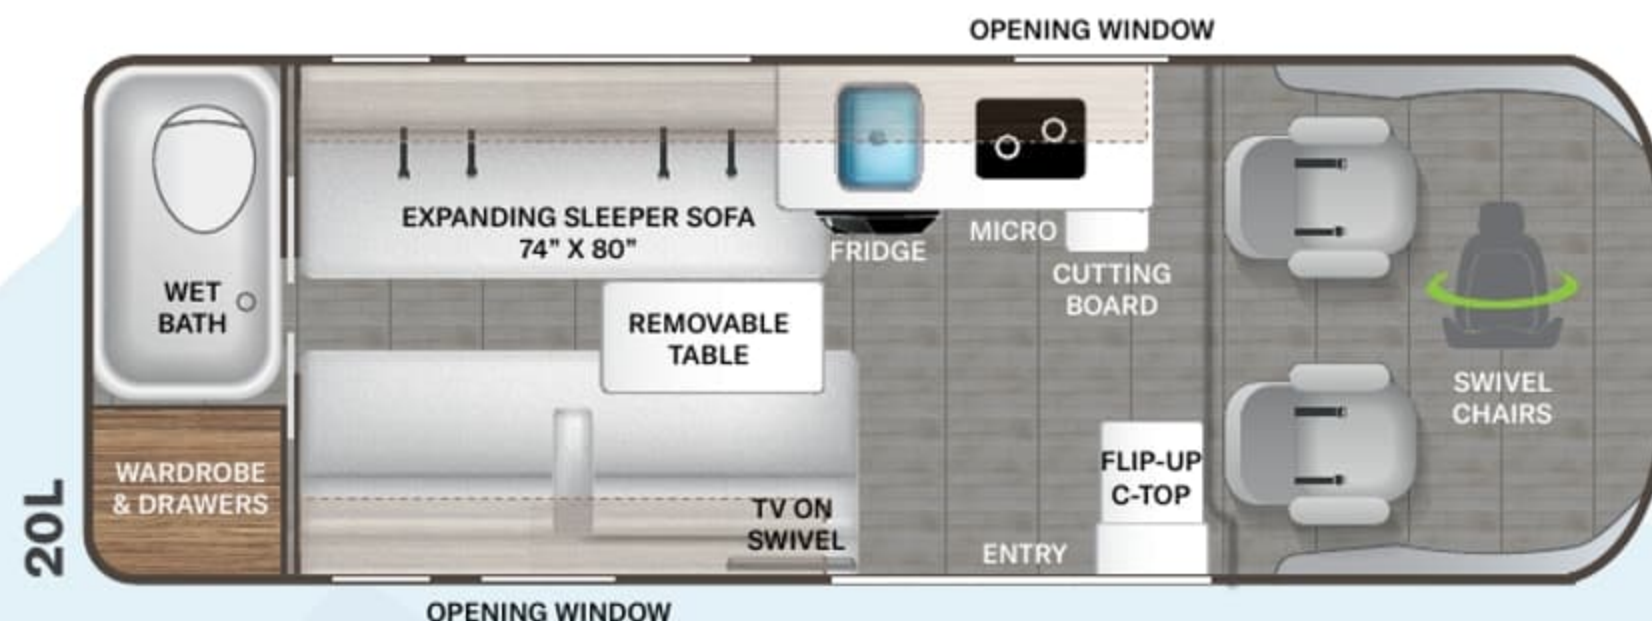

CHARCOAL

SILVER

WHITE

FLOORING

CABINERY

TELLARO®

CHARCOAL

SILVER

WHITE

FLOORING

CABINETRY

TELLARO®