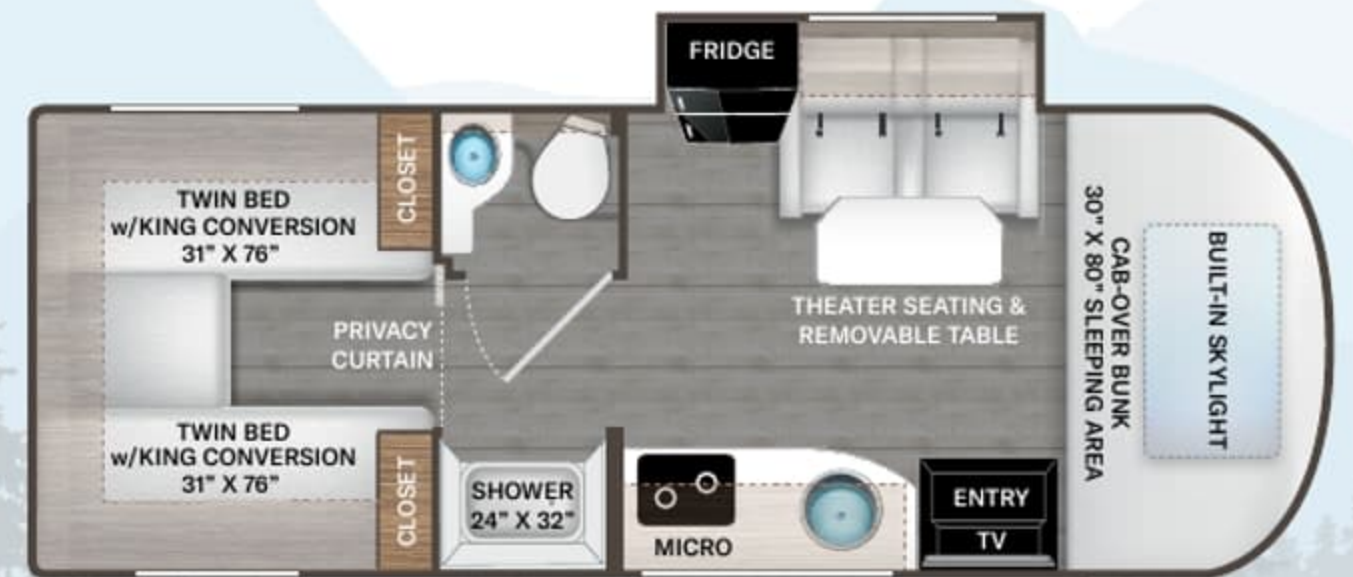

24XL

TIBURON®