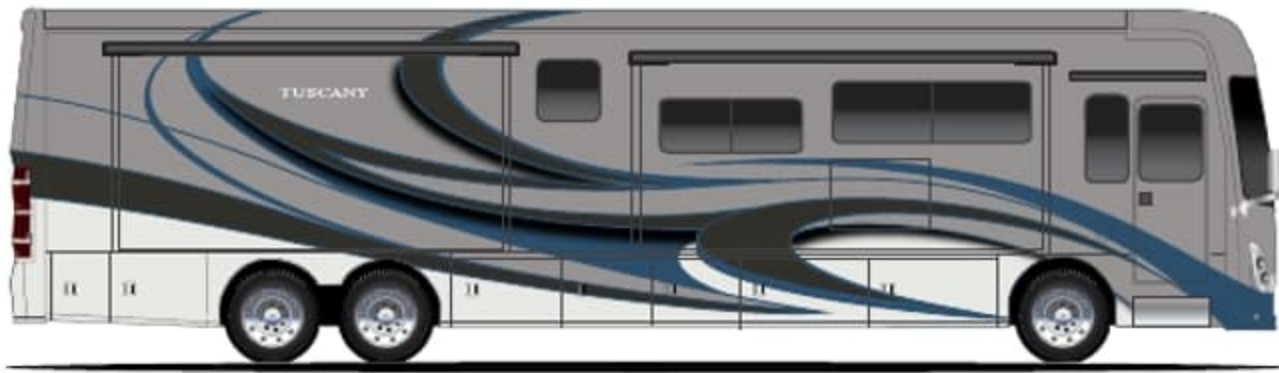

GRANDVIEW

MERIDIAN

RENEGADE

STONEGATE

TRITON

Options Available on Select Floor Plans:

TUSCANY

GRANDVIEW

- Freightliner® XC-R Raised Rail Chassis with Atlas Foundation™
- Side Radiator Cooling Package
- Cummins® ISL 8.9L Engine with 450HP & 1,250 lb.-ft. Torque
- In-Block 1,000-watt Engine Heater
- 6-Speed Allison MH-3000 Automatic Transmission
- ZF® Independent Front Suspension
- Full Air Front Disc & Rear Drum Anti-Lock Brakes
- Exhaust Brake (4ORT)
- Three-Stage Jacobs® Brake (45BX & 45MX)
- Air-Ride™ Suspension
- Sachs® Shock Absorbers
- 150-gallon Fuel Tank with Dual Fills
- Driver Side DEF Tank Fill (4ORT)
- Dual DEF Tank Fill (45MX)
- One-Piece Fiberglass Front & Rear Caps
- One-Piece Tinted Windshield
- Molded Fiberglass Roof
- Full-Body Paint Package with Gel-Coat Sidewalls with Invisible Front Mask Paint Protection
- Full Width Stainless Steel Stone Guard with Tuscany® Emblem
- Automatic Leveling Jacks with Touchpad Controls
- Lighted Storage Compartments
- Basement Pass-Through Storage with Easy Slide Storage Tray
- Vacu-Bond Laminated Roof, Walls & Floors with Block Foam Insulation
- Dual Roof Mounted Power Patio Awnings with Integrated LED Lighting
- Power Entry Door Awning with Integrated LED Lighting & Dead Bolt Lock
- Slideout Room Topper Awnings with Aluminum Covers
- Frameless Dual Pane Windows
- Patio Light on Road Side & Curbside
- 10,000-lb. Trailer Hitch with 7-pin Round Connector (4ORT)