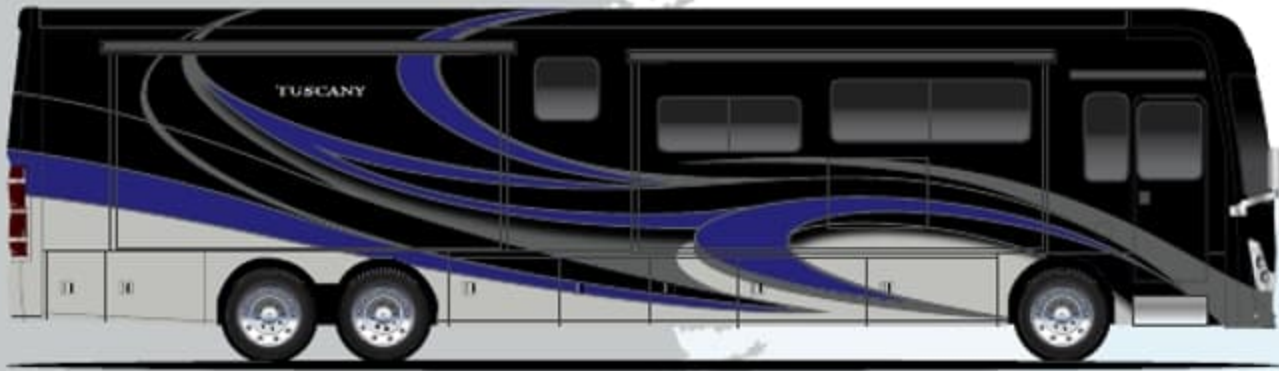

TRITON

TUSCANY