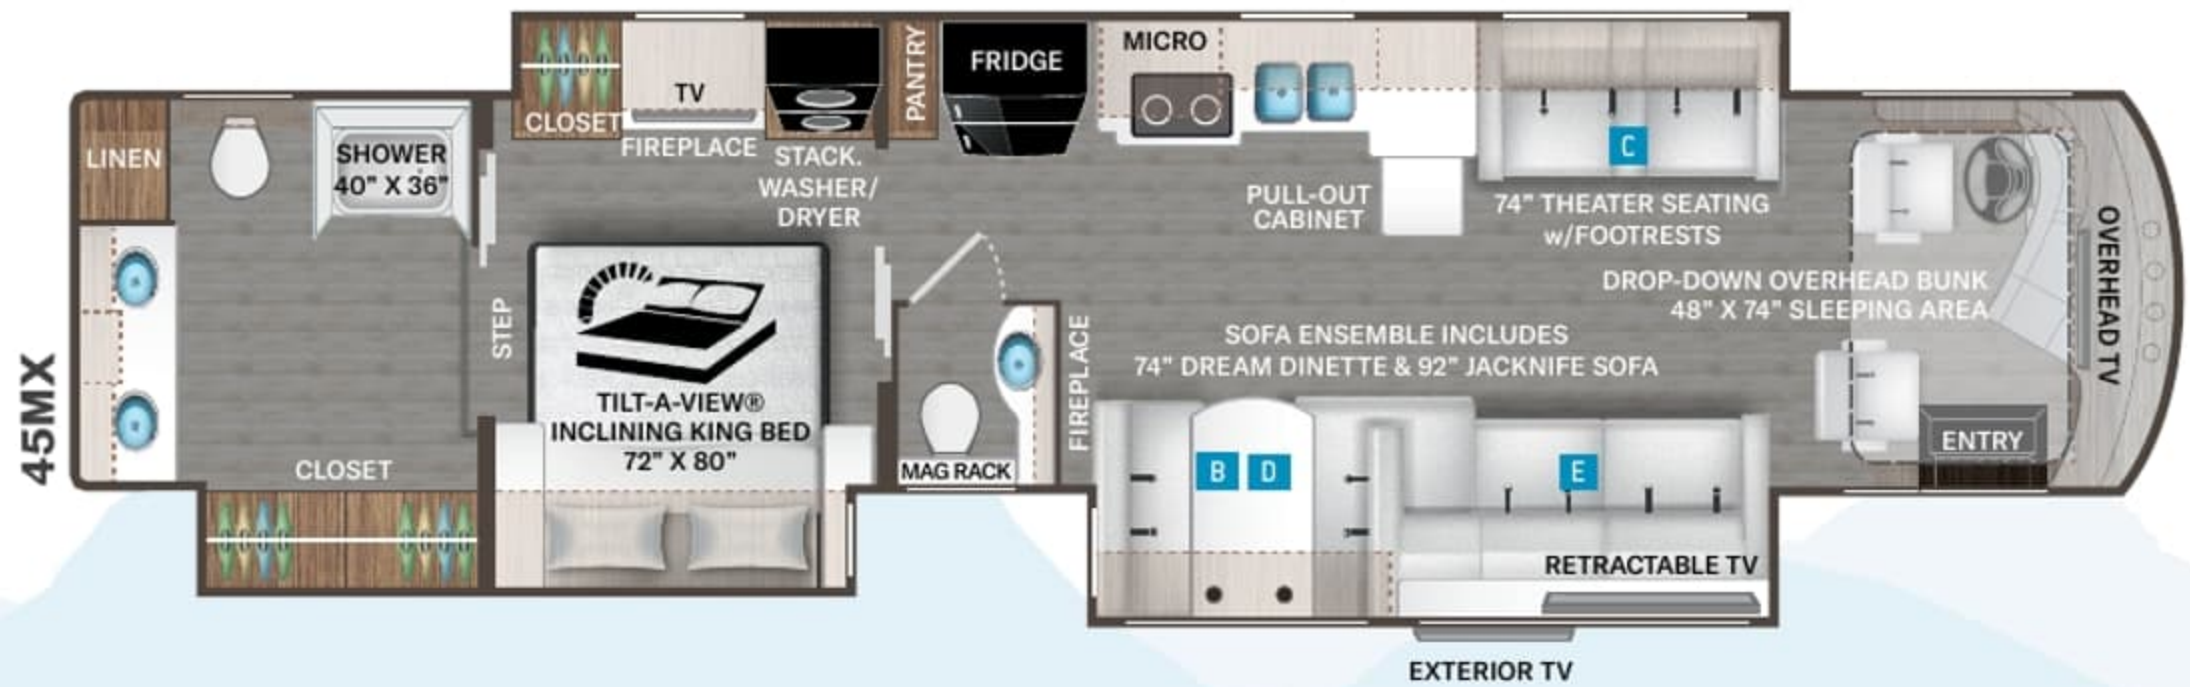

TUSCANY

Options Available on Select Floor Plans: