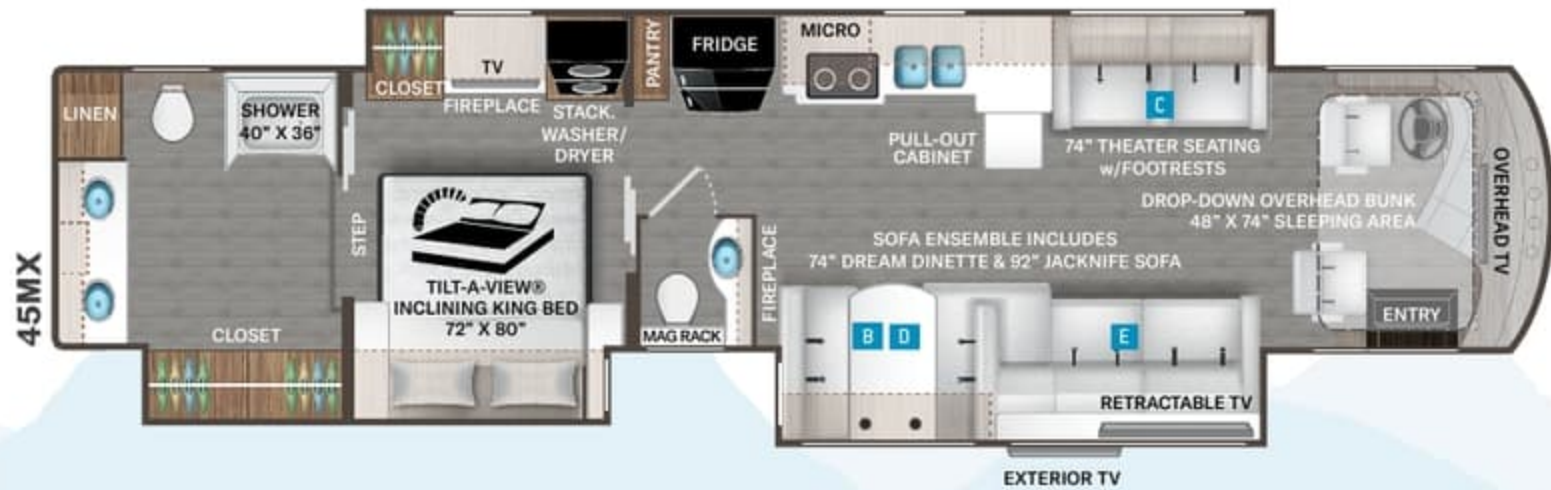

GRANDVIEW

MERIDIAN

RENEGADE

STONEGATE

TRITON

Options Available on Select Floor Plans:

TUSCANY

GRANDVIEW

INTERIOR OPTIONS

- Studio Collection Interior Decor Package - Includes: Cabinetry with Nova Slab Style Doors & Matte Finish
- Dream Dinette® Booth with Two (2) Seat Belts (4ORT & 45MX)
- Driver Side Jack-Knife Sofa (45MX)
- Passenger Side Jack-Knife Sofa (45MX)
- Buffet Dinette with Four (4) Chairs - Includes Two (2) Folding (45MX)

BEDROOM & BATHROOM

- King Size Bed with Tilt-A-View® Inclining Bed Mechanism
- Bedspread with Throw Pillows
- Ceiling Fan in Bedroom
- USB Charging Ports in Nightstands
- Porcelain Toilet
- Macerator Toilet
- Residential Tile Shower with Glass Door
- Skylight in Shower
- Showermi\$er Hot Water Recycling System
- Dual Oxygenics® Shower Heads
- Decorative Tile Backsplash in Bathroom
- 12-volt Attic Fan with Cover in Bathroom

BEDROOM & BATHROOM

- King Size Bed with Tilt-A-View® Inclining Bed Mechanism
- Bedspread with Throw Pillows
- Ceiling Fan in Bedroom
- USB Charging Ports in Nightstands
- Porcelain Toilet
- Macerator Toilet
- Residential Tile Shower with Glass Door
- Skylight in Shower
- Showermiser® Hot Water Recycling System
- Dual Oxygenics® Shower Heads
- Decorative Tile Backsplash in Bathroom
- 12-volt Attic Fan with Cover in Bathroom