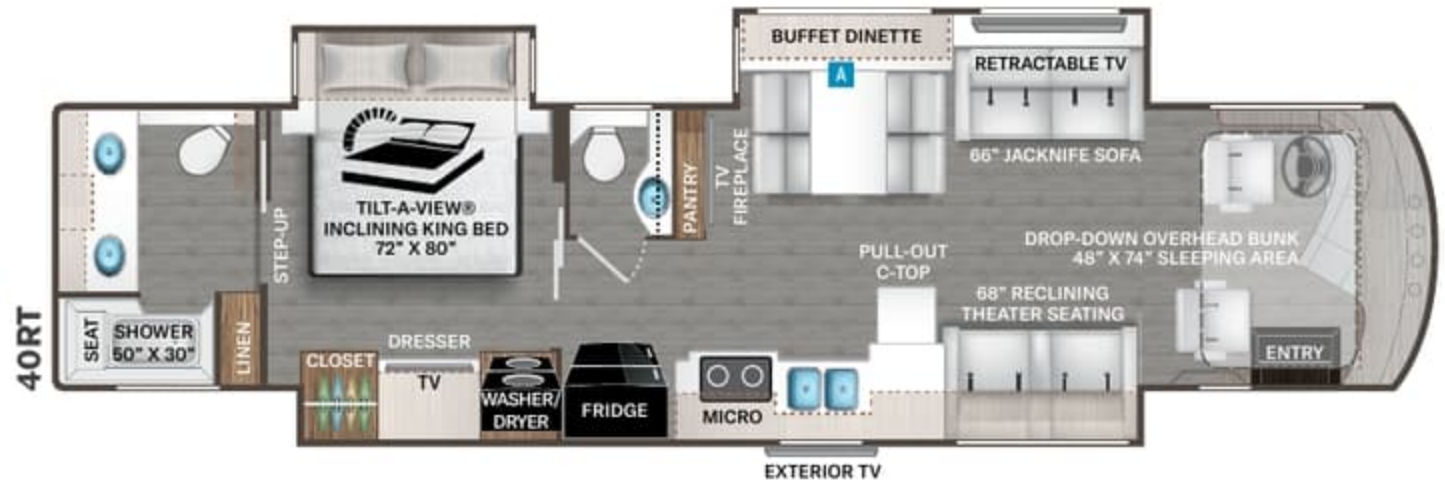

GRANDVIEW

MERIDIAN

RENEGADE

STONEGATE

TRITON

Options Available on Select Floor Plans:

TUSCANY

GRANDVIEW

INTERIOR

- Porcelain Tile Flooring
- GoldHeat® Electronic Heated Flooring
- Ceiling Ducted Whisper Air™ Central Cooling System
- LED Lighting & Living Room Pin-Up Lights
- Decorative Ceiling Treatment with Mood Lighting
- Lifestyle Edition Interior Decor Package - Includes Two-Tone Cabinetry with Bristol Style Doors & Matte Finish
- Full Extension Metal Ball Bearing Drawer Guides
- Window Solar & Privacy Shades
- Electric Fireplace with Remote Control (4ORT & 45MX)
- Primera™ by Ultrafabrics® Furniture
- Driver Side Jackknife Sofa (4ORT)
- Reclining Theater Seating with Footrests (4ORT & 45MX)
- Ensemble Sofa with Bed & Dream Dinette® Booth (45MX)
- U-Shape Sofa with Dual Chaise Lounge Extensions and Hide-A-Bed Mattress (45BX)
- Buffet Dinette with Four (4) Chairs - Includes Two (2) Folding (4ORT)
- Dream Dinette® Booth with Two (2) Seat Belts (45BX)

INTERIOR OPTIONS

- Studio Collection Interior Decor Package - Includes: Cabinetry with Nova Slab Style Doors & Matte Finish
- Dream Dinette® Booth with Two (2) Seat Belts (4ORT & 45MX)
- Driver Side Jack-Knife Sofa (45MX)
- Passenger Side Jack-Knife Sofa (45MX)
- Buffet Dinette with Four (4) Chairs - Includes Two (2) Folding (45MX)

BEDROOM & BATHROOM

- King Size Bed with Tilt-A-View® Inclining Bed Mechanism
- Bedspread with Throw Pillows
- Ceiling Fan in Bedroom
- USB Charging Ports in Nightstands
- Porcelain Toilet
- Macerator Toilet
- Residential Tile Shower with Glass Door
- Skylight in Shower
- Showermi\$er Hot Water Recycling System
- Dual Oxygenics® Shower Heads
- Decorative Tile Backsplash in Bathroom
- 12-volt Attic Fan with Cover in Bathroom