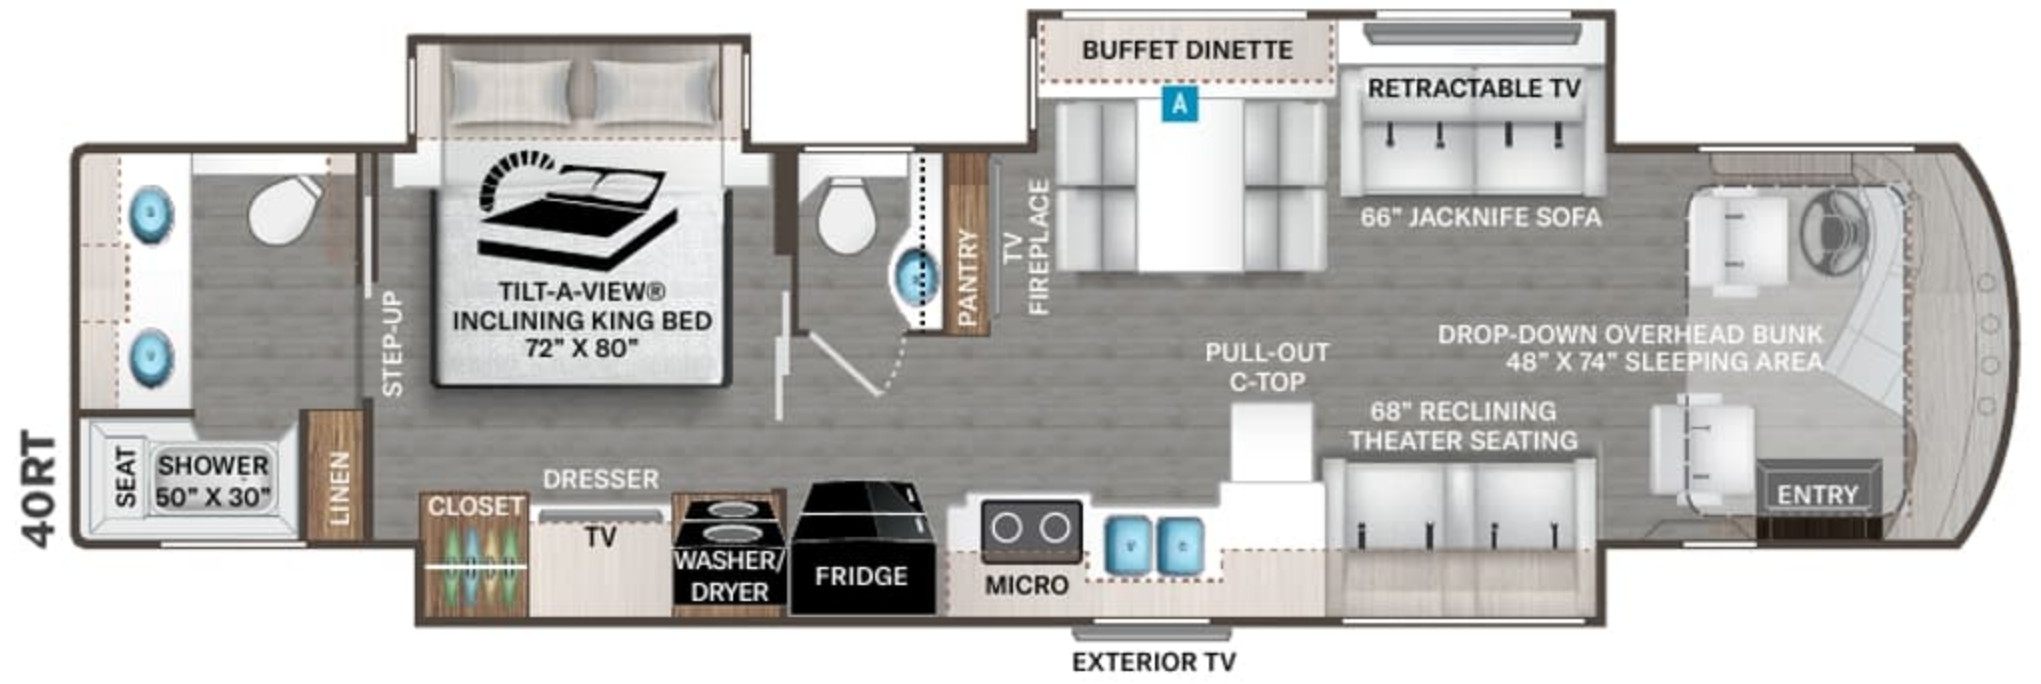

TUSCANY

Options Available on Select Floor Plans: