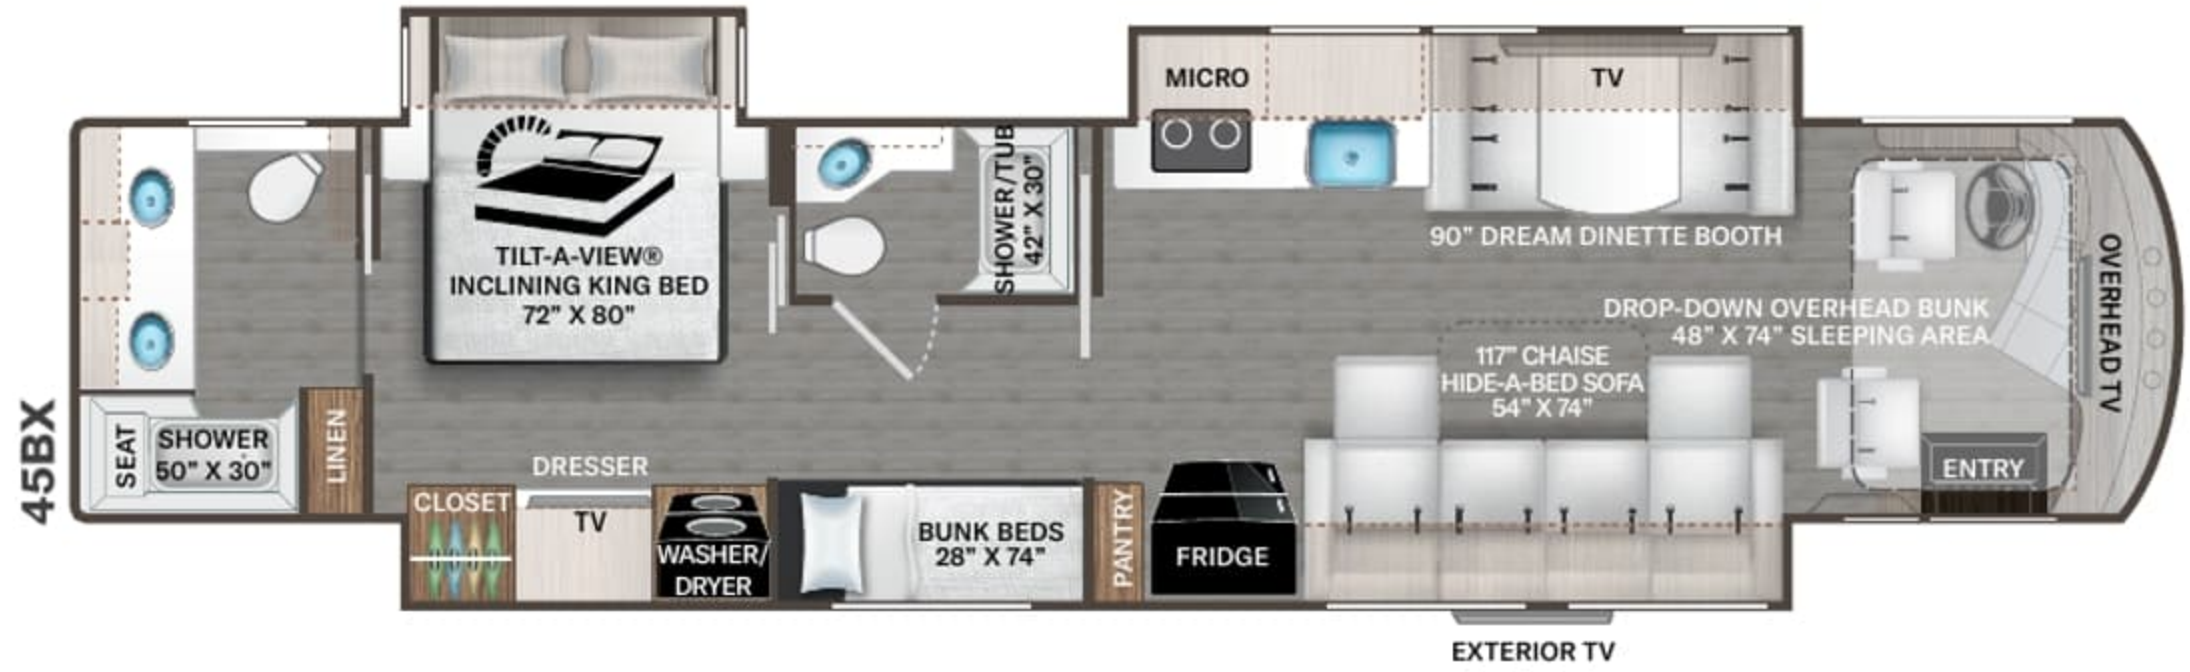

TUSCANY

Options Available on Select Floor Plans: