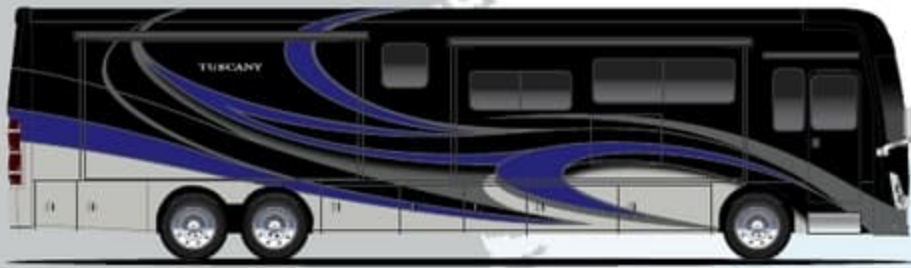

GRANDVIEW

MERIDIAN

RENEGADE

STONEGATE

TRITON

Options Available on Select Floor Plans:

TUSCANY

GRANDVIEW

- Freightliner® XC-R Raised Rail Chassis with Atlas Foundation™
- Side Radiator Cooling Package
- Cummins® ISL 8.9L Engine with 450HP & 1,250 lb.-ft. Torque
- In-Block 1,000-watt Engine Heater
- 6-Speed Allison MH-3000 Automatic Transmission
- ZF® Independent Front Suspension
- Full Air Front Disc & Rear Drum Anti-Lock Brakes
- Exhaust Brake (4ORT)
- Three-Stage Jacobs® Brake (45BX & 45MX)
- Air-Ride™ Suspension
- Sachs® Shock Absorbers
- 150-gallon Fuel Tank with Dual Fills
- Driver Side DEF Tank Fill (4ORT)
- Dual DEF Tank Fill (45MX)
- One-Piece Fiberglass Front & Rear Caps
- One-Piece Tinted Windshield
- Molded Fiberglass Roof
- Full-Body Paint Package with Gel-Coat Sidewalls with Invisible Front Mask Paint Protection
- Full Width Stainless Steel Stone Guard with Tuscany® Emblem
- Automatic Leveling Jacks with Touchpad Controls
- Lighted Storage Compartments
- Basement Pass-Through Storage with Easy Slide Storage Tray
- Vacu-Bond Laminated Roof, Walls & Floors with Block Foam Insulation
- Dual Roof Mounted Power Patio Awnings with Integrated LED Lighting
- Power Entry Door Awning with Integrated LED Lighting & Dead Bolt Lock
- Slideout Room Topper Awnings with Aluminum Covers
- Frameless Dual Pane Windows
- Patio Light on Road Side & Curbside
- 10,000-lb. Trailer Hitch with 7-pin Round Connector (4ORT)