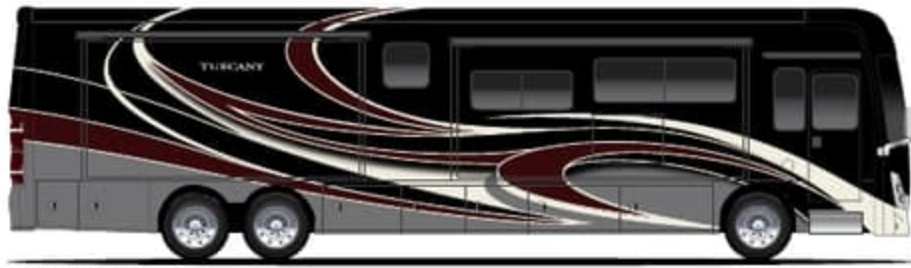

GRANDVIEW

MERIDIAN

RENEGADE

STONEGATE

TRITON

Options Available on Select Floor Plans:

TUSCANY

GRANDVIEW