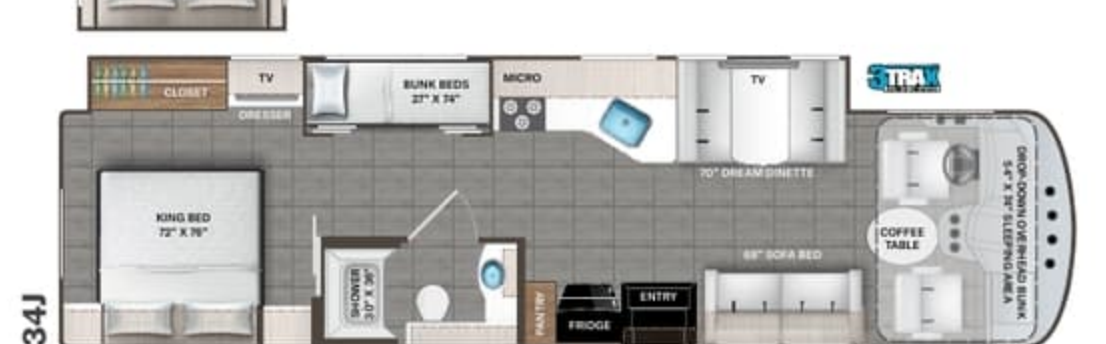

BAY BLUE QHD-MAXI

TROPICAL RED QHD-MAXI

OCEAN TIDE II PARTIAL PAINT

SUNSET RED II PARTIAL PAINT

WEATHERED CHERRY

FLOORING

Option Available on Select Floor Plans:

OPTIONAL THEATER SEATING