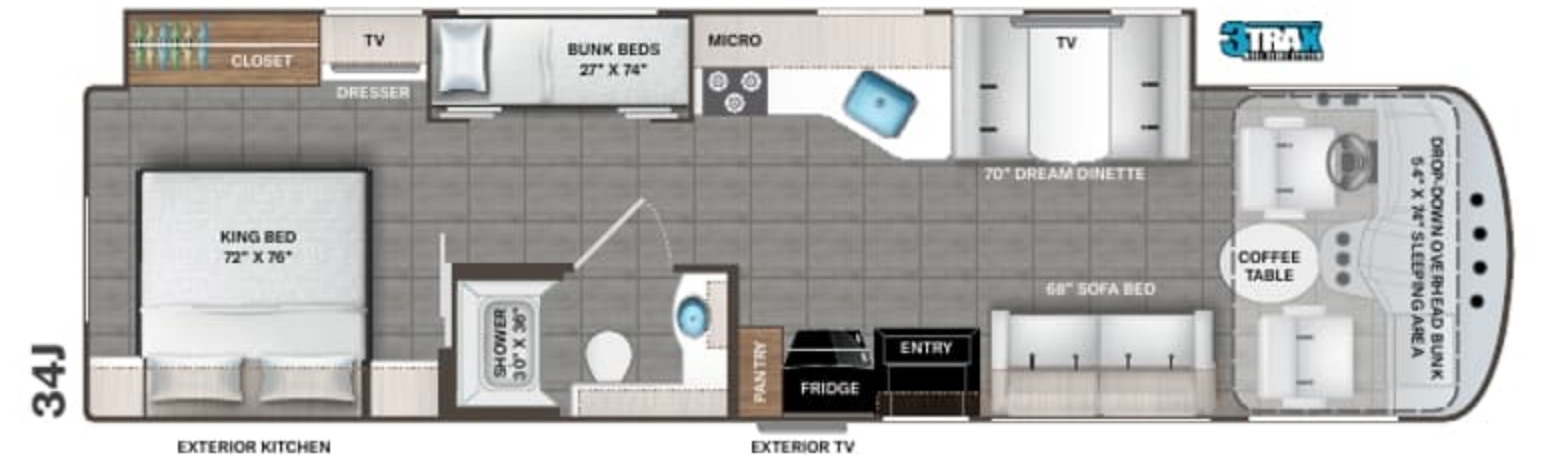

Option Available on Select Floor Plans:

WINDSPORT®