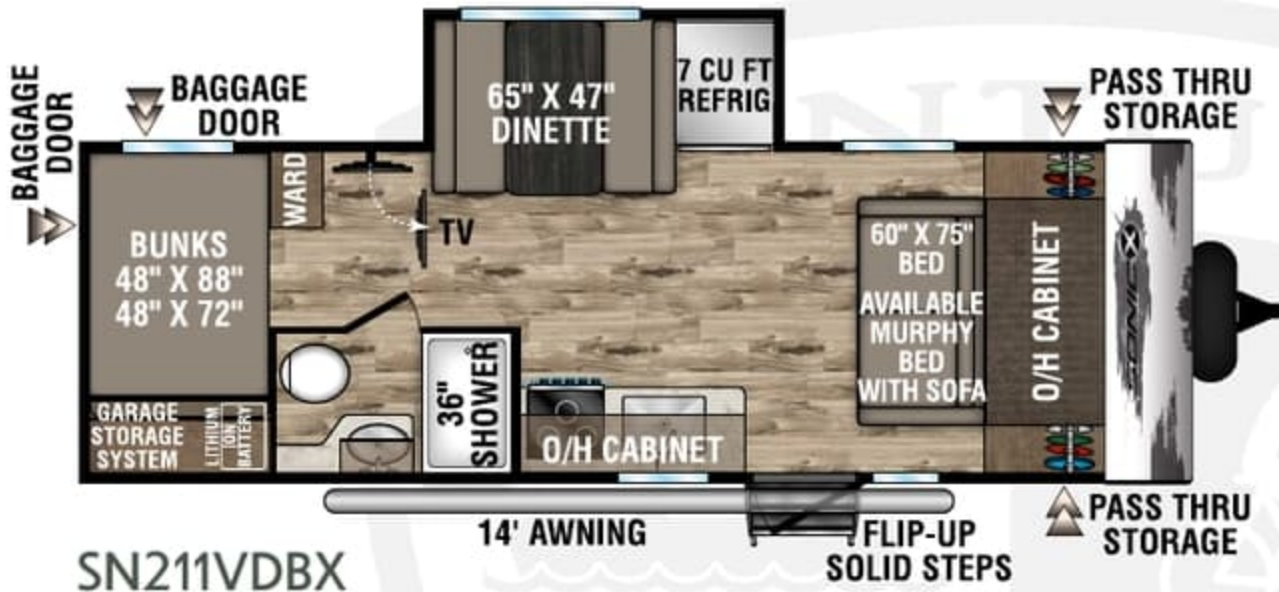

2023

Ultra-Lite Travel Trailers

Designed for Campers by Campers!

SN211VDBX

UVW - 5,260 lbs. | Exterior Length - 27' 6" | Sleeps - 8