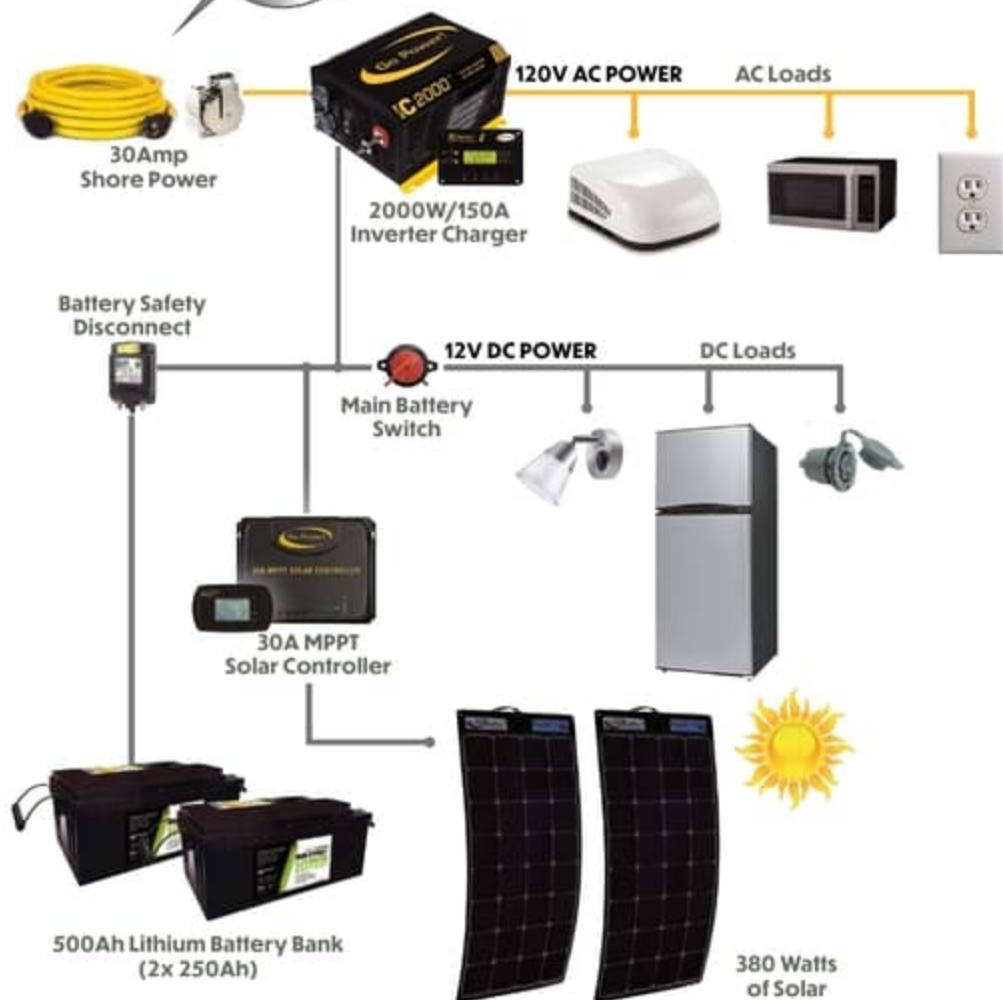

POWER FLOW

WATER FILTRATION SYSTEM

CLEAN, SAFE WATER FROM ANY LAKE OR STREAM

Engineered for the rugged outdoor adventurer, the Clearsource Nomad pulls water from any lake or stream and purifies it better than even the best portable survival filters. Drink, shower, clean up – whatever you want with unlimited clean, fresh water!

STRONG 15 AMP PUMP DRAWS WATER FROM LONG DISTANCES

The integrated pump pulls hard – easily drawing water up to 20' of elevation rise and distances up to 100'. Works with any twelve-volt battery.

NASA-DERIVED FILTER TECHNOLOGY DELIVERS CLEAN, SAFE, GREAT-TASTING WATER

Dual filters remove sediment, chlorine, volatile organic compounds, bacteria like Legionella, Salmonella, Cholera, and E. Coli, cysts like Giardia, viruses and other contaminants while dramatically improving taste and smell. The Clearsource Nomad also provides heavy metal protection against lead, manganese, and iron.

BULLET-PROOF CONSTRUCTION

Engineered with a rugged chassis made from powder-coated steel, heavy-duty electrical components, a safety protected on/off switch, and built-in attachment points for permanent mounting.

SPECIFICATIONS

Width: 23 Inches | Height: 17.5 Inches | Depth: 9 Inches | Weight: 30 Pounds | Flow Rate: 4.9 Gallons per Minute