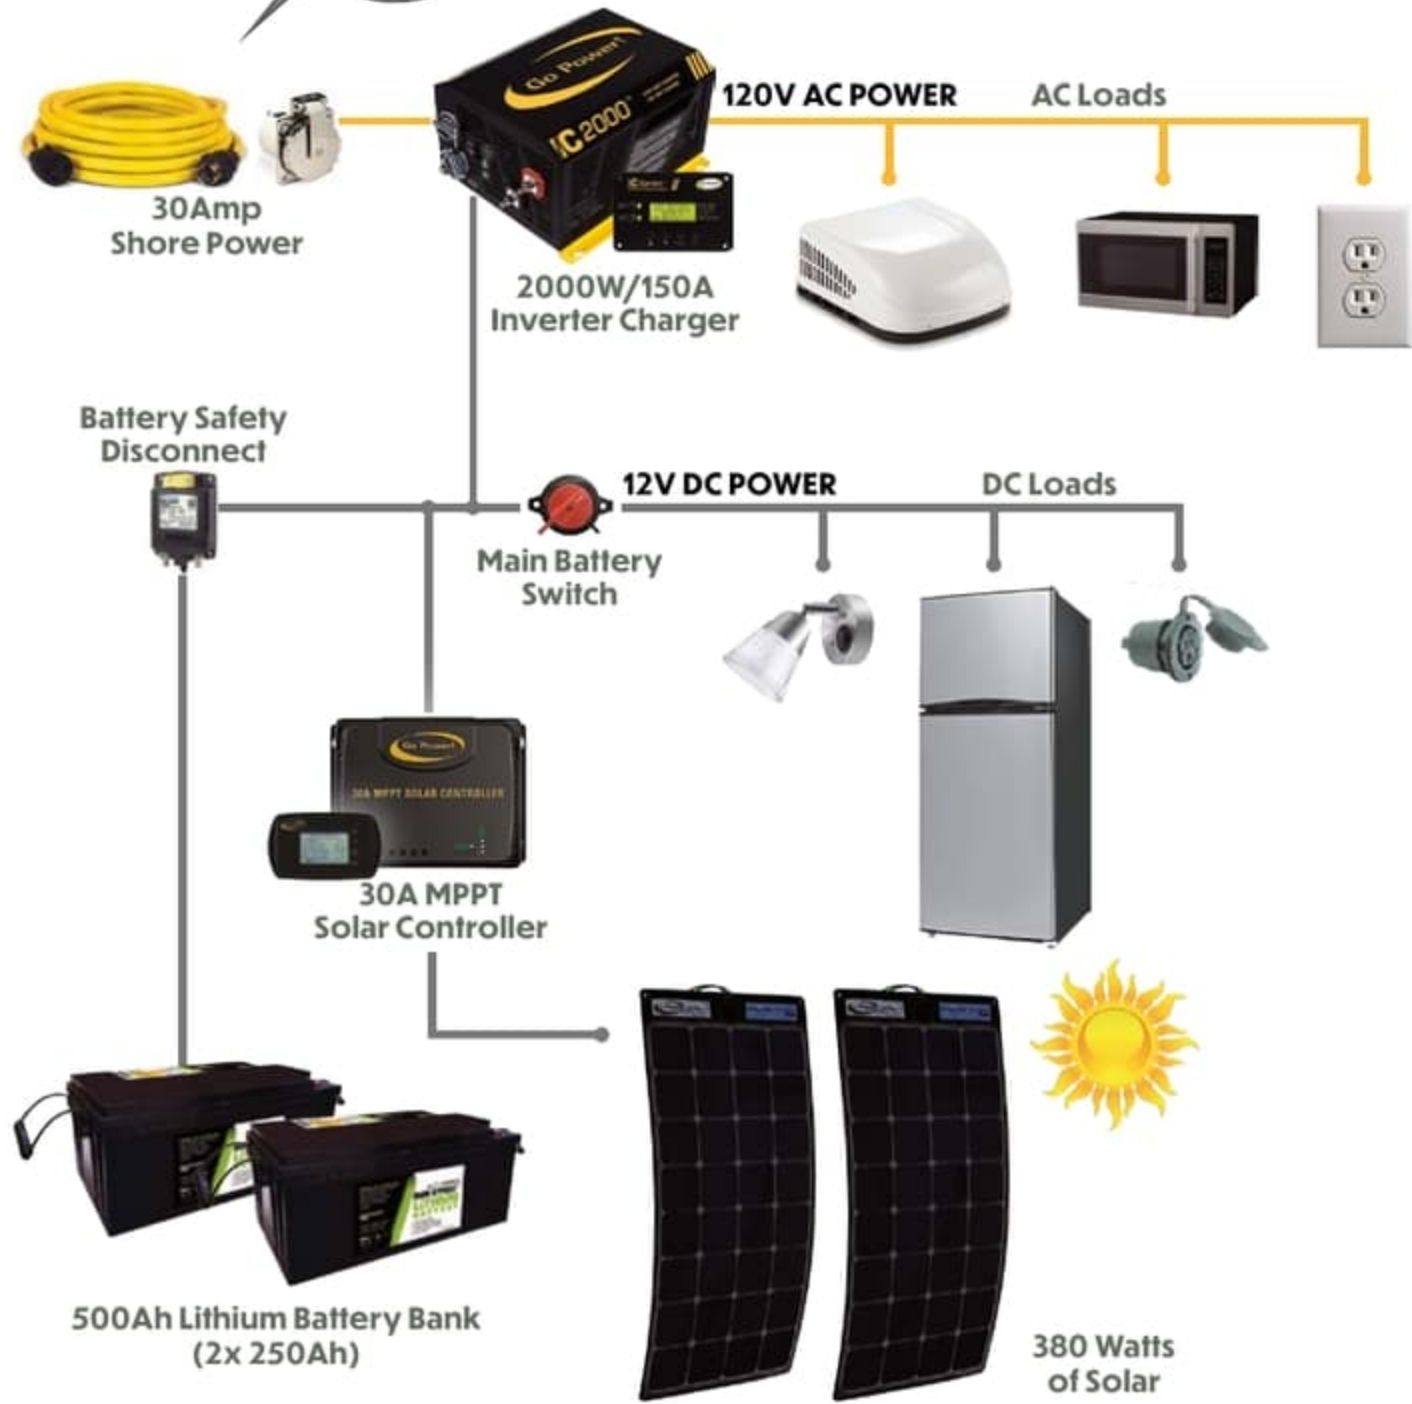

SPECIFICATIONS

Width: 23 Inches | Height: 17.5 Inches | Depth: 9 Inches | Weight: 30 Pounds | Flow Rate: 4.9 Gallons per Minute

SONIC

POWER FLOW

WATER FILTRATION SYSTEM

CLEAN, SAFE WATER FROM ANY LAKE OR STREAM

Engineered for the rugged outdoor adventurer, the Clearsource Nomad pulls water from any lake or stream and purifies it better than even the best portable survival filters. Drink, shower, clean up – whatever you want with unlimited clean, fresh water!

STRONG 15 AMP PUMP DRAWS WATER FROM LONG DISTANCES

The integrated pump pulls hard – easily drawing water up to 20' of elevation rise and distances up to 100'. Works with any twelve-volt battery.

NASA-DERIVED FILTER TECHNOLOGY DELIVERS CLEAN, SAFE, GREAT-TASTING WATER