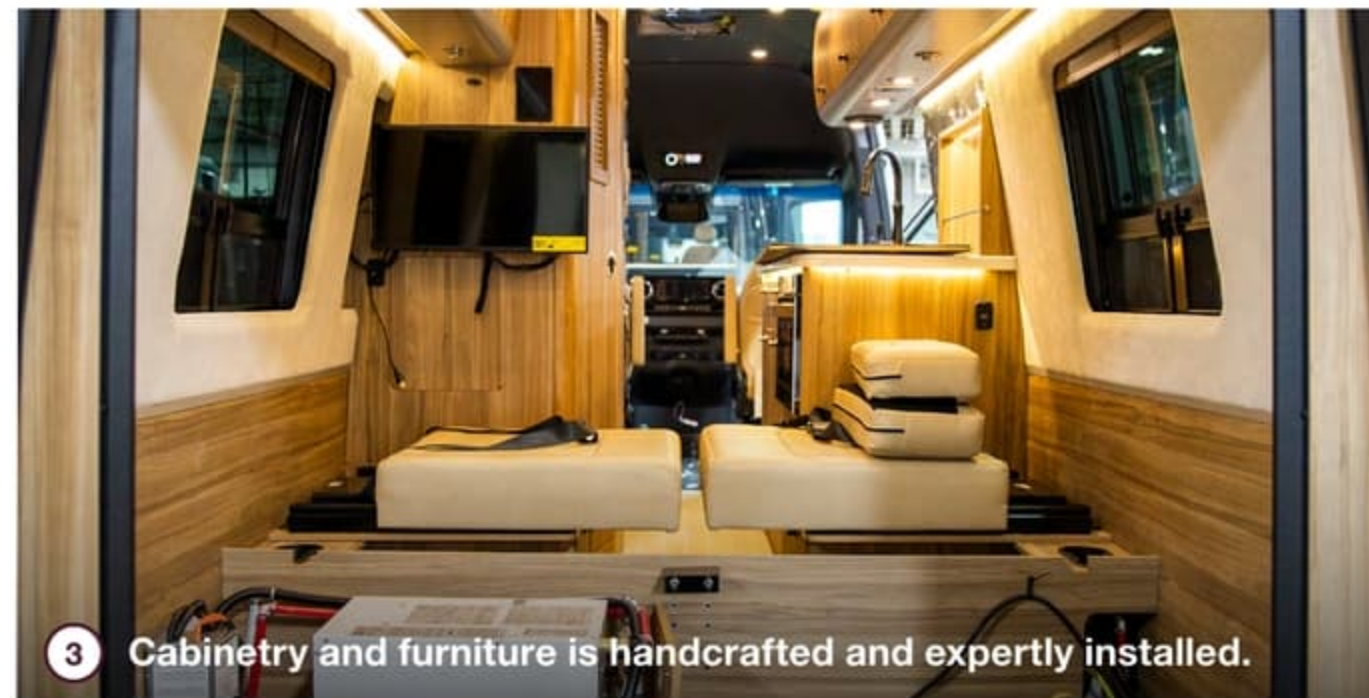

How It's Made

Each Mercedes-Benz Sprinter van chassis arrives in Jackson Center, Ohio fully loaded with safety and security features and one of the most powerful and dependable engines under the hood. Our expert craftspeople add external features like RV windows, vents, air conditioners, awnings, and undercarriage features like generators, holding tanks, and batteries. Standard seats are removed and re-upholstered with plush Ultraleather, while the interior is outfitted with electrical wiring harnesses, plumbing, gas lines, and insulation. We hand-craft every cabinet and storage locker in our woodshop, which are then installed alongside showers, beds, tables, and kitchen appliances. Every Airstream touring coach is put through an extensive water check to ensure there are no leaks before quality inspection teams test every component, system, and function before it goes out the door to a customer.

[Schedule a factory tour](#)

1 Interiors are outfitted with electrical, plumbing, and gas lines.

2 Seating is upholstered in-house with Ultraleather fabric.

3 Cabinetry and furniture is handcrafted and expertly installed.