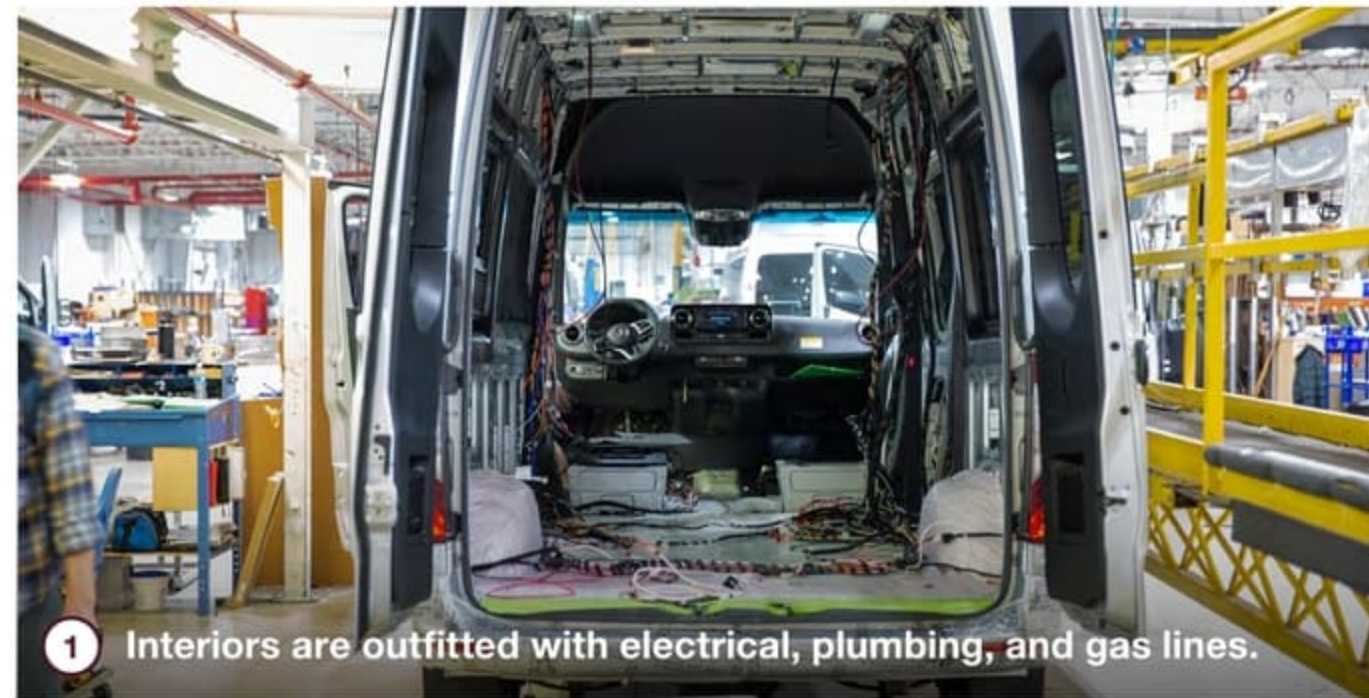

How It's Made

Each Mercedes-Benz Sprinter van chassis arrives in Jackson Center, Ohio fully loaded with safety and security features and one of the most powerful and dependable engines under the hood. Our expert craftspeople add external features like RV windows, vents, air conditioners, awnings, and undercarriage features like generators, holding tanks, and batteries. Standard seats are removed and re-upholstered with plush Ultraleather, while the interior is outfitted with electrical wiring harnesses, plumbing, gas lines, and insulation. We hand-craft every cabinet and storage locker in our woodshop, which are then installed alongside showers, beds, tables, and kitchen appliances. Every Airstream touring coach is put through an extensive water check to ensure there are no leaks before quality inspection teams test every component, system, and function before it goes out the door to a customer.

[Schedule a factory tour](#)