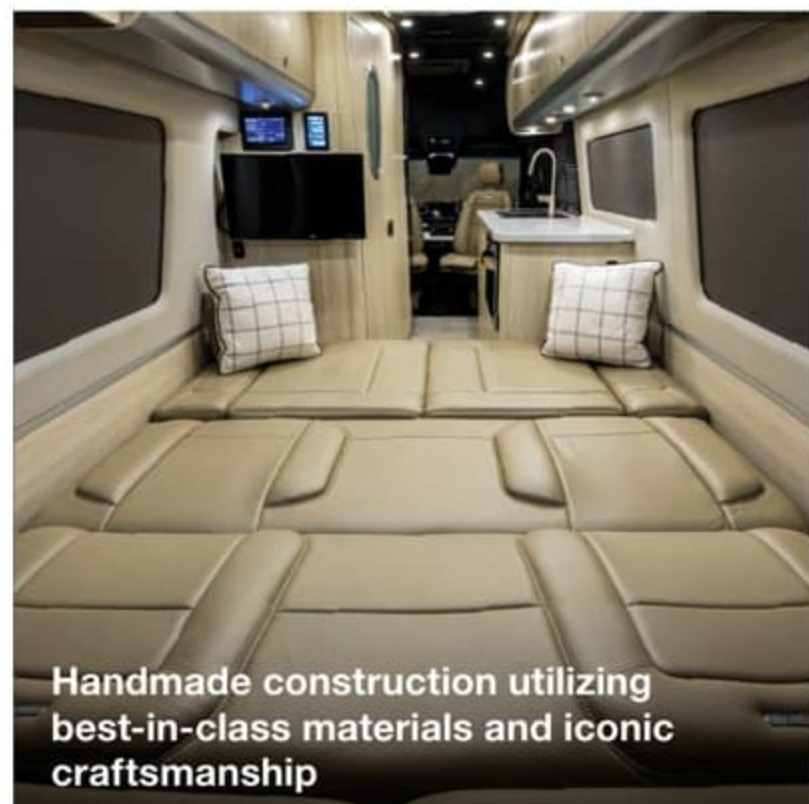

Solid surface countertops, fine Italian wood cabinetry, and luxurious sleeping quarters

Handmade construction utilizing best-in-class materials and iconic craftsmanship