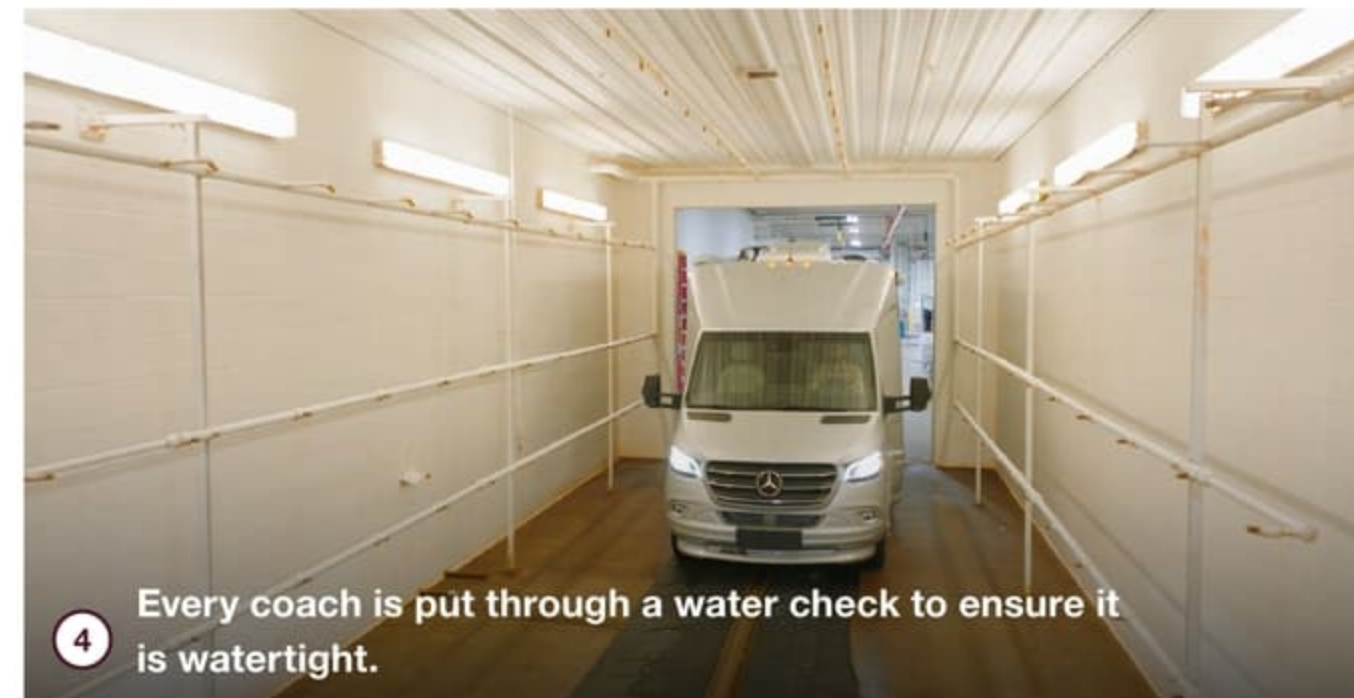

How It's Made

Each Mercedes-Benz Sprinter van chassis arrives in Jackson Center, Ohio fully loaded with safety and security features and one of the most powerful and dependable engines under the hood. Our expert craftspeople add external features like RV windows, vents, air conditioners, awnings, and undercarriage features like generators, holding tanks, and batteries. Standard seats are removed and re-upholstered with plush Ultraleather, while the interior is outfitted with electrical wiring harnesses, plumbing, gas lines, and insulation. We hand-craft every cabinet and storage locker in our woodshop, which are then installed alongside showers, beds, tables, and kitchen appliances. Every Airstream touring coach is put through an extensive water check to ensure there are no leaks before quality inspection teams test every component, system, and function before it goes out the door to a customer.

[Schedule a factory tour](#)

1 Interiors are outfitted with electrical, plumbing, and gas lines.

2 Seating is upholstered in-house with Ultraleather fabric.

3 Cabinetry and furniture is handcrafted and expertly installed.