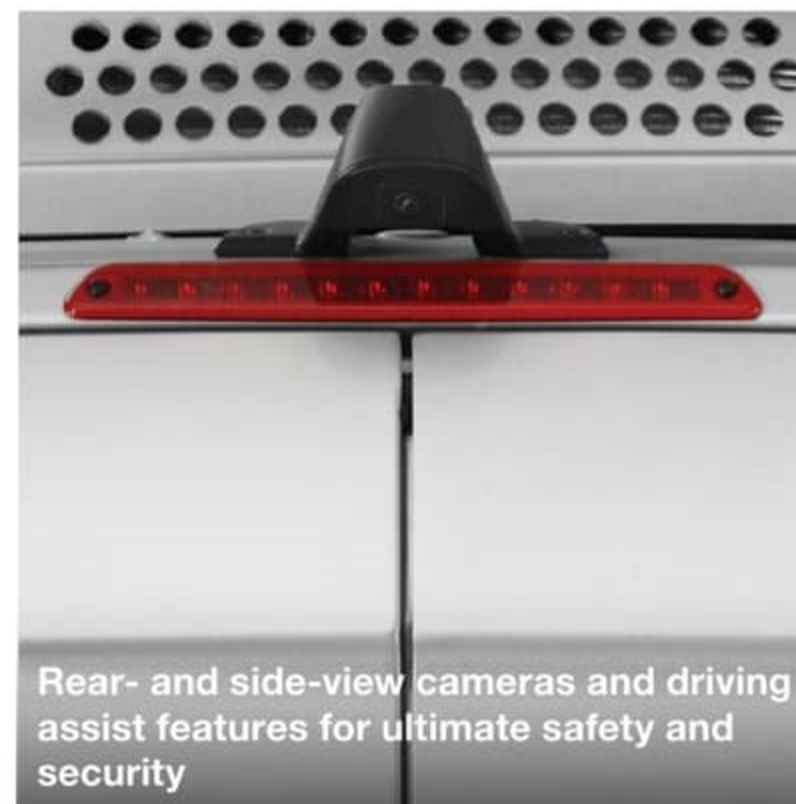

Rear- and side-view cameras and driving assist features for ultimate safety and security