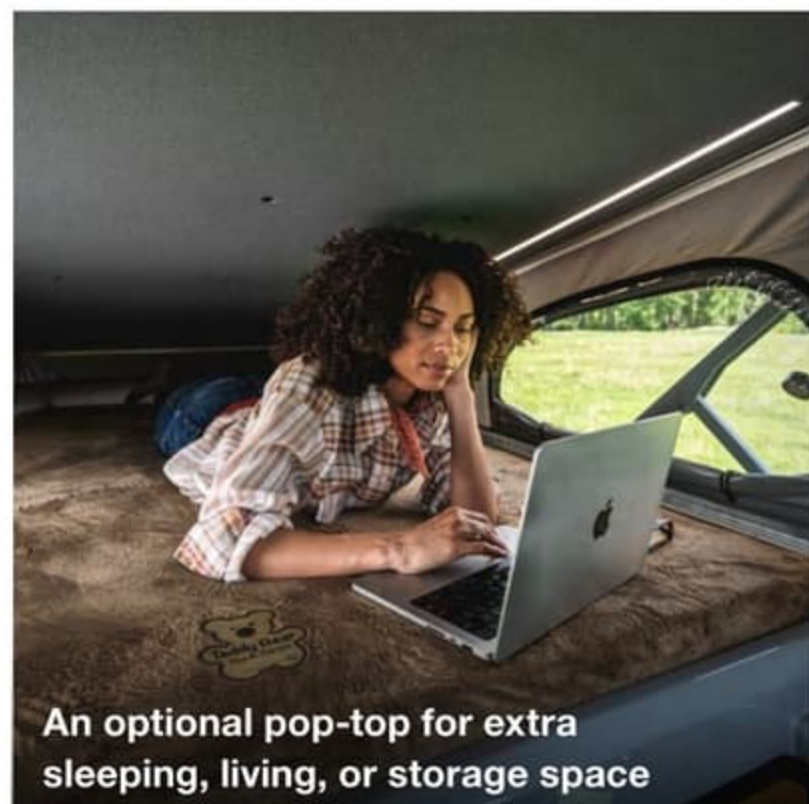

Modern, functional European styling with delightful surprises throughout

An optional pop-top for extra sleeping, living, or storage space