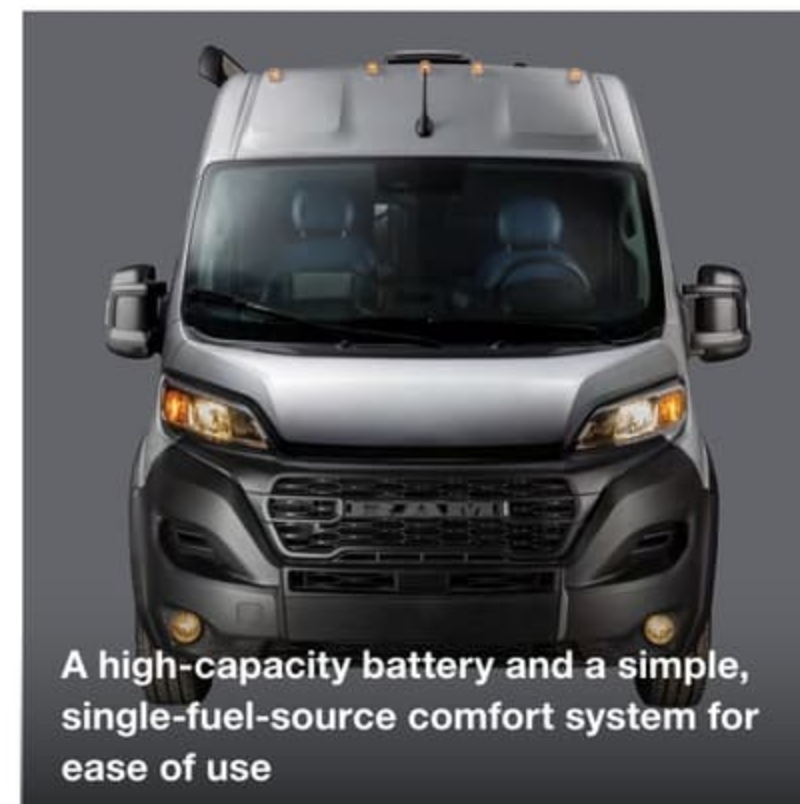

A high-capacity battery and a simple, single-fuel-source comfort system for ease of use