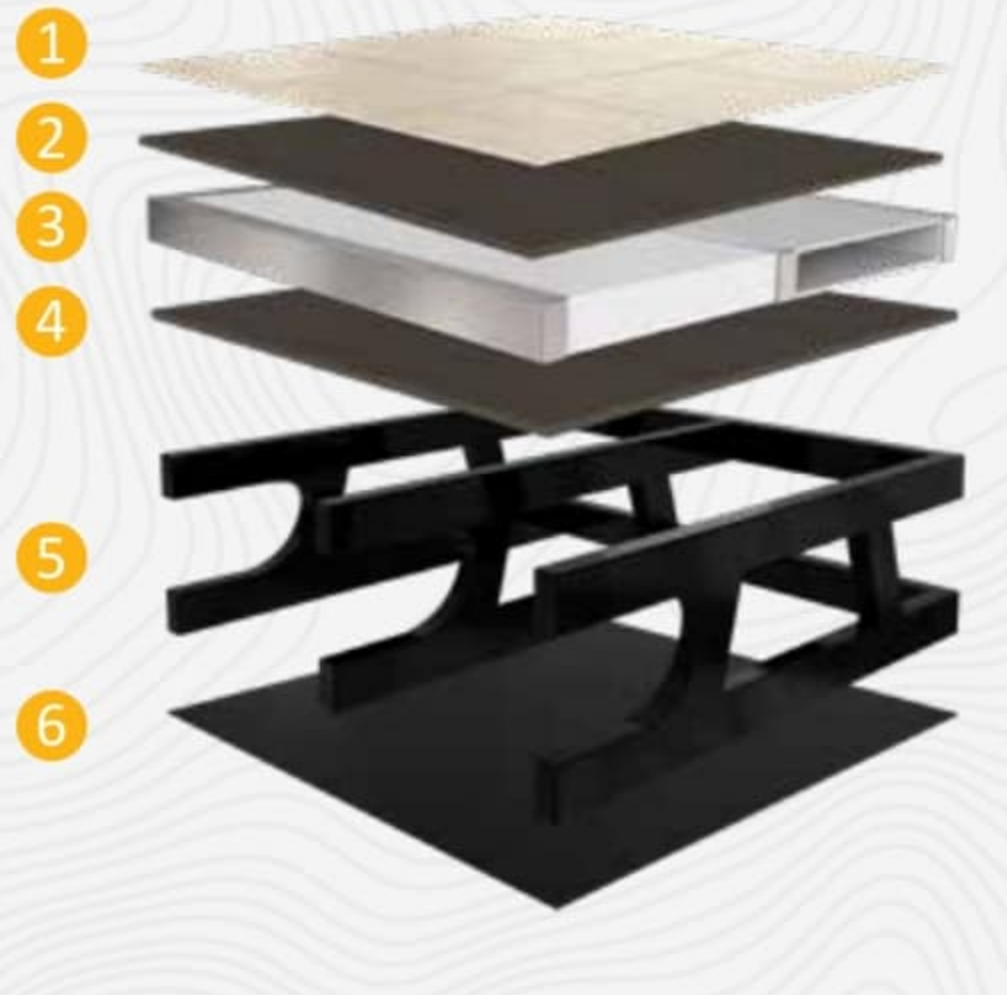

- 100 Watt Panel
- Inverter
- Side Port

**Select Floor Plans*

 To see more features, visit dutchmen.com

See the Dutchmen® Construction Advantage.

We put a great amount of thought into every RV we design and build. From strong frames, to sturdy walls and insulation, we build every RV to take you on many adventures to come.

Laminated Walls

- 1 Fiberglass Exterior Panel
- 2 Luan Wall Backing
- 3 Aluminum Frame with Block Foam Insulation
- 4 Luan Interior Wall Panel

HyperDeck Flooring

- 1 Linoleum Flooring
- 2 Fiberglass Reinforced Polypropylene
- 3 Higher Density Form Core
- 4 Fiberglass Reinforced Thermoplastic Base Layer
- 5 Steel Powder Coated Main Frame
- 6 Fully Enclosed Underbelly