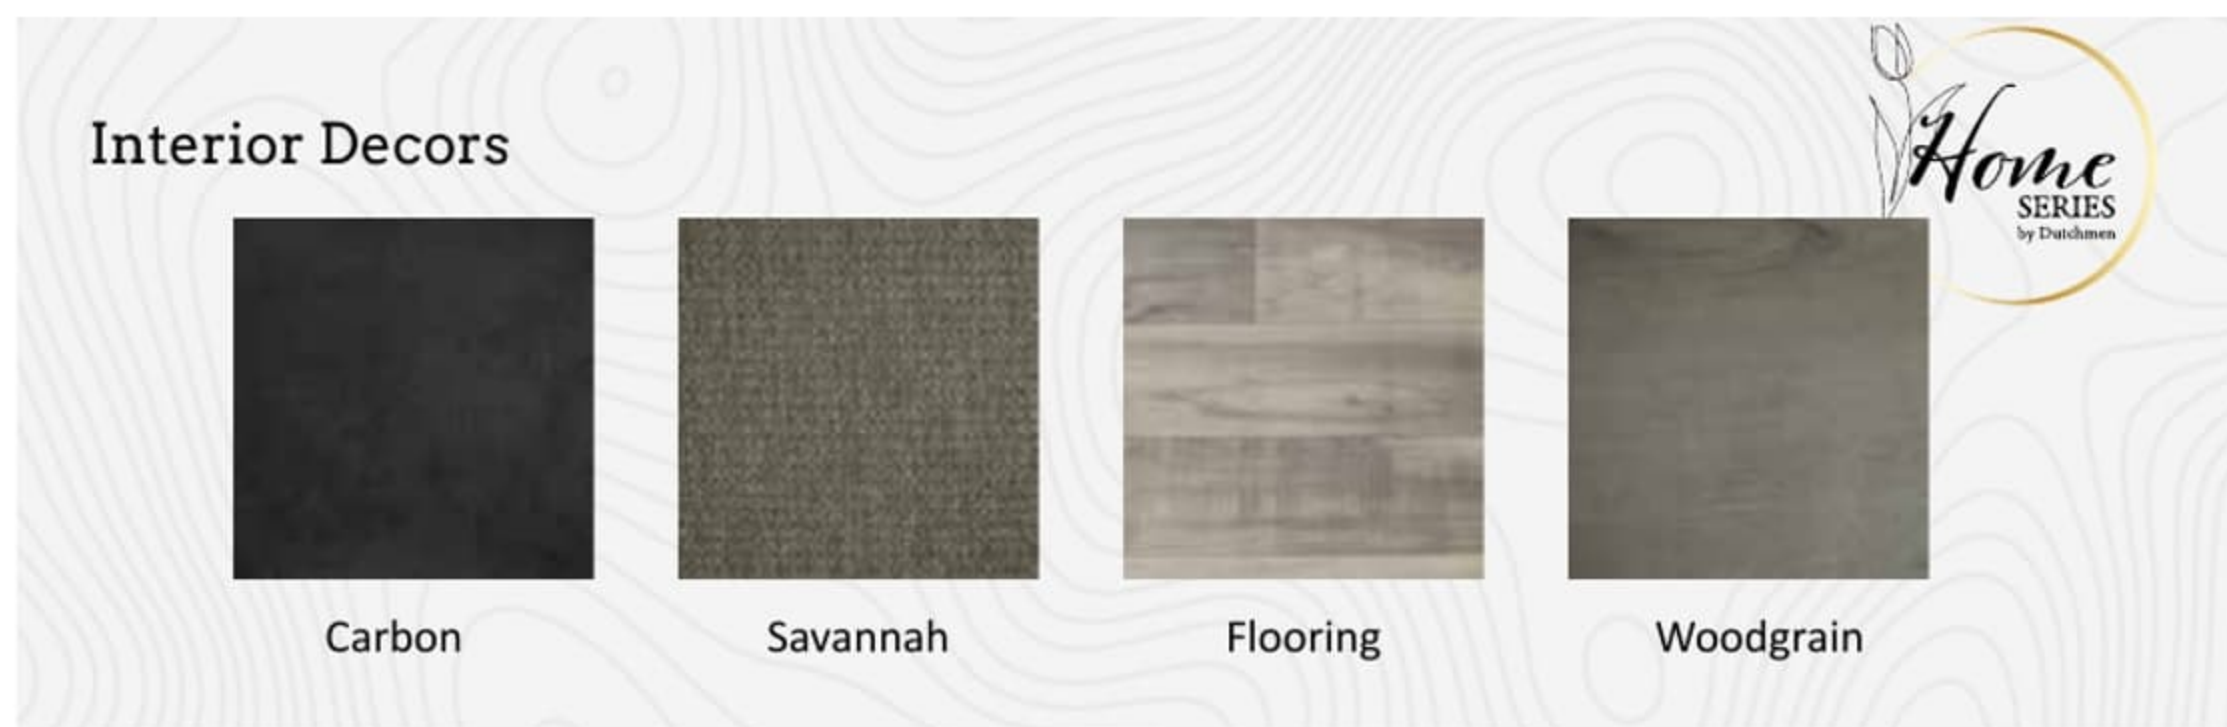

Prepped for WIFI 4G LTE

Easily connect your WiFi router in your RV with 4G LTE.

 To see more features, visit dutchmen.com

Interior Features:

- King Bed
- Seamless Countertops Throughout
- Stainless Steel Large Sink w/Apron Front
- High Rise Pull Out Faucet
- 3 Burner Range w/ Glass Cover
- Oven
- Microwave
- 10 cu. ft. 12V Refrigerator
- Large Drawers Under Dinette Booth
- LED Interior Lighting
- HD LED TV
- 2 Fireplaces (N/A 3321BHSL, 3301BHSL)
- Roller Shades Throughout
- Tub Surround w/ Skylight
- Tri-Fold Sleeper Sofa - *(Select floor plans)*
- Bluetooth Speaker w/Charging Station
- Maxx Air Vent w/ Rain Sensor
- Night Roller Shades
- 80" Interior Height
- Living Room Fireplace
- Pop Up Power Station w/ Phone Charging
- Washer/Dryer Prep - *(Select floor plans)*
- Optional Free Standing Table & Chairs