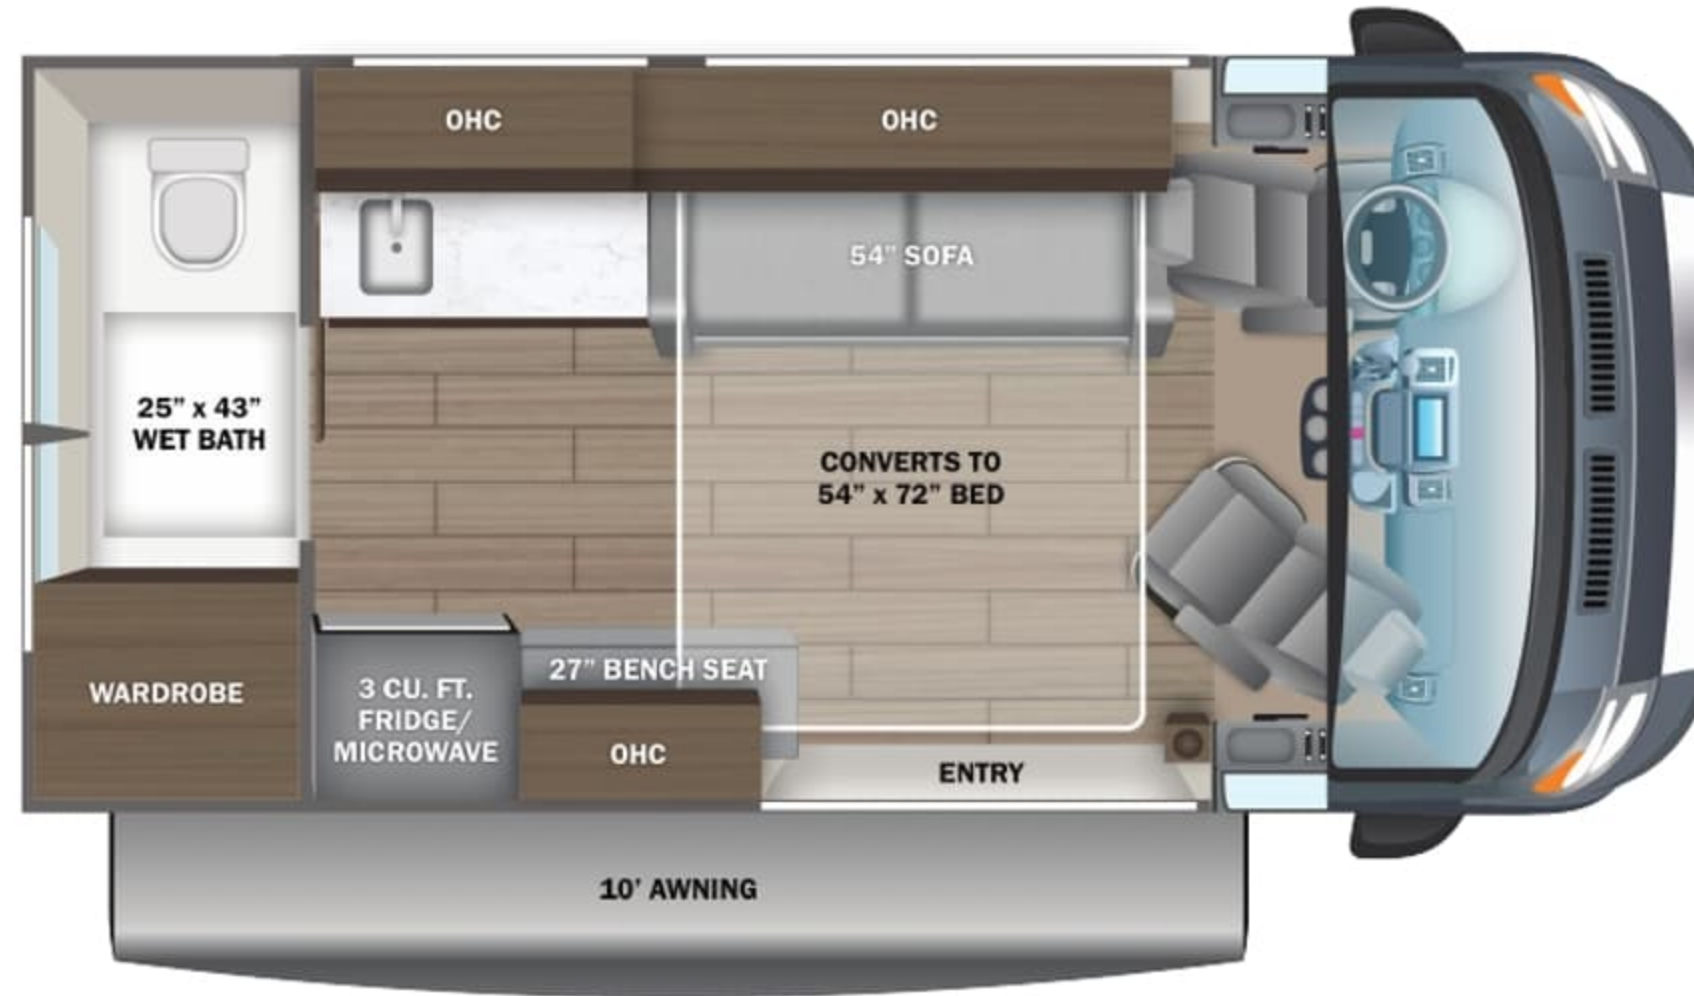

18C

EXTERIOR

CUSTOMER VALUE PACKAGE

- Thule® patio awning with LED light strip
- Aqua-Hot® GEN-1 hydronic water and heating system
- Swivel passenger seat with 6-way adjustment
- Winegard® Connect 2.0 4G/Wi-Fi/digital TV antenna
- 13,500 BTU Coleman®-Mach® 10 air conditioner
- Hellwig helper spring

CHASSIS

- RAM® ProMaster 1500 cargo van with 136 in. wheelbase
- GVWR - 8,550 lb.
- GCWR - 12,000 lb.
- 3.6L V6 24V VVT 276HP engine with 250 ft.-lb. torque
- 9-speed automatic 948TE transmission
- 180-amp alternator
- LT225/75R 16E tires
- Aluminum wheels
- 3,500 lb. rear hitch receiver with dual 4/7 pin connector
- 12V chassis battery
- 24 gal. fuel tank (gas)

EXTERIOR

- LED-lit running boards for cab and entry doors
- Chrome grille package
- Onan® 2,800W generator
- 1,000W inverter
- (2) 12V AGM house batteries
- House battery disconnect switch
- 30-amp electrical service with detachable power cord
- (2) 120V exterior outlets
- Side port solar prep
- Heated holding tanks (12V pads)
- LED-lit holding tank valves
- Gravity water fill
- Winterization drain system
- 12V demand water pump
- Water filtration system
- Outside shower

INTERIOR

- Custom-molded ABS interior wall panels
- Soft-touch vinyl ceiling
- High-intensity LED ceiling lights
- Residential vinyl flooring
- Interior command center
- Side screen door with magnetic and zipper close offs
- Sliding vented windows
- Decorative window valances with day/night roller shades
- Rear magnetic privacy shades
- Removable privacy shade for sliding door window
- 54 in. sofa converts to 54 in. x 72 in. bed
- Adjustable table with multiple mounts
- Seatbelts for driver/passenger seats and select cab locations
- 32 in. Overhead TV
- JBL® Flip 5 removable wireless Bluetooth speaker
- Smoke alarm
- Carbon monoxide detector
- Fire extinguisher