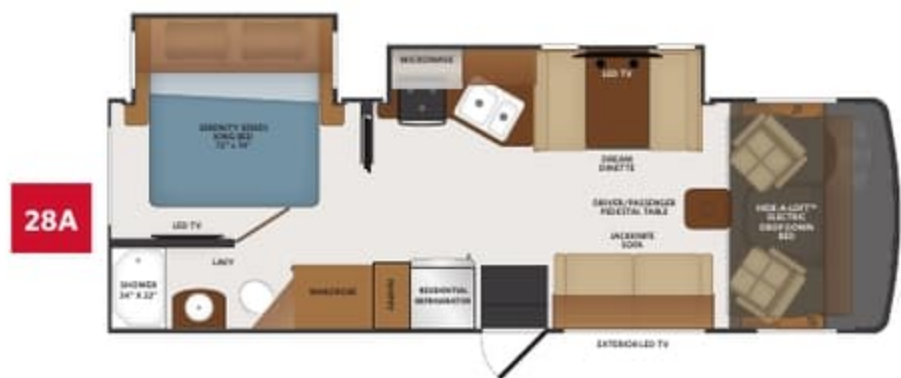

TOP FEATURES

- Ford 7.3L V8. (335 HP, 468ft.lb.)
- 16K - 22K chassis
- 8,000 lb. tow hitch
- Pre wired for solar panel
- Side-View camera integrated into exterior mirrors
- Wifi Ranger comes standard boosting any existing wifi signal.
- Sony Stereo w/AM/FM/Bluetooth w/backup camera screen
- MultiPlex house controls that can be controlled by your smart phone or tablet
- 50" exterior LED television
- Largest exterior television at this price point*
- Hide-A-Loft™ electric drop down bed (600# Capacity)
- Standard residential refrigerator
- No luan backer on fiberglass sidewall reducing the possibility of delamination
- Fleetwood PowerLock™ system II integrates the sidewall to roof structure, construction techniques, and allows for years of worry free enjoyment
- Large one piece panoramic windshield

AVAILABLE OPTIONS

- Steering Stabilizer System
- Roof Vent Rain Covers
- Manual Theater Seating (28A, 32N, 33B6)
- KING® Universal Satellite System
- Dream Dinette (29M)
- Double Door Dometic 8 cu. Ft³ LP Refrigerator
- Dual A/C with 5500 watt Generator (29M)
- Dual A/C (11k) with EMS* - Residential Refrigerator (28A)

SEDONA

FLOORING

BACKSPLASH

VALANCE

NEW CABINETRY DOOR PROFILES FOR MODEL YEAR 2024

CHASSIS

MODEL	28A	29M	32N	33B6
Wheelbase	190"	190"	208"	228"
Front GAWR (lbs)	6,500	7,000	8,000	8,000
Rear GAWR (lbs)	11,000	12,000	15,000	15,000
GCWR (lbs)	21,000	23,000	26,000	26,000
Hitch Rating Weight (lbs)	8,000	8,000	8,000	8,000
Tongue Weight (lbs)	800	800	800	800
Fuel Capacity (gal)	80	80	80	80

DIMENSIONS & CAPACITIES

MODEL	28A	29M	32N	33B6
Overall Length	29' 3"	31' 0"	33' 6"	34' 7"
Overall Height	12' 4"	12' 4"	12' 4"	12' 4"
Overall Width*	100"	100"	100"	100"
Interior Height*	82"	82"	82"	82"
Interior Width*	96"	96"	96"	96"
Patio Awning Width	20'	20'	14'	12'
Interior Storage (cu. ft.)	81	92	97	121
Exterior Storage (cu. ft.)	70	45	83	93
Fresh Water Capacity (gal)	50	50	50	50
Grey Water Capacity (gal)	37	37	37	37
Black Water Capacity (gal)	37	37	37	37