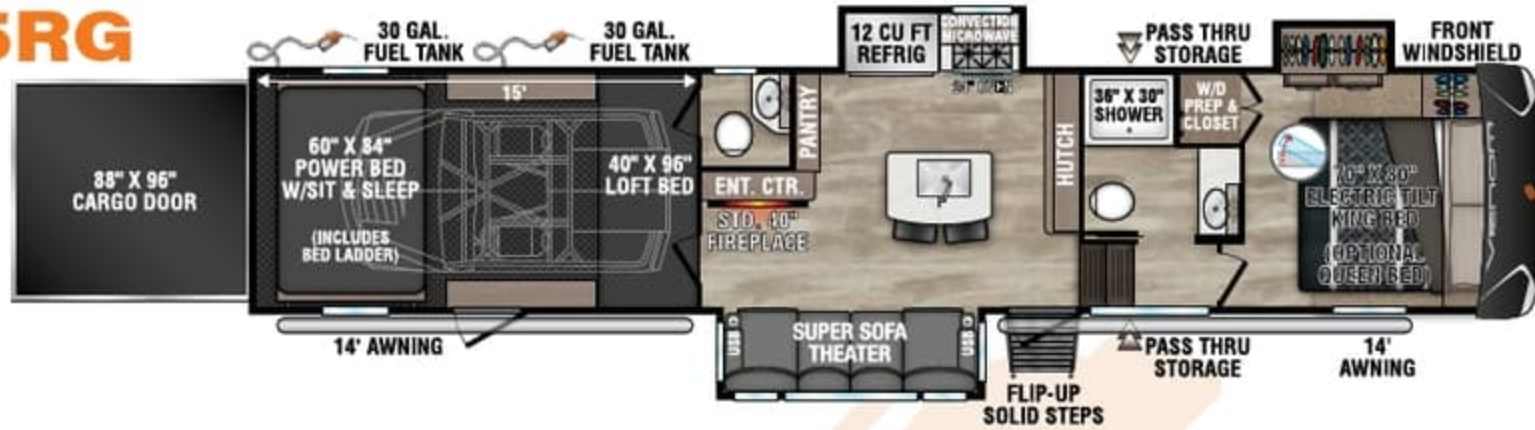

3815RG

3916RG

	3815RG	3916RG
UVW (Unloaded Vehicle Weight)*	13,420	13,400
Dry Hitch Weight*	2,600	2,840
Dry Axle Weight*	10,820	10,560
CCC (Cargo Carrying Capacity)	5,580	5,600
GVWR	19,000	19,000
Interior Height	102"	102"
Exterior Height w/ A/C	13' 4"	13' 4"
Exterior Width	101"	101"
Exterior Length**	42' 10"	43' 8"
Refrigerator (cu. feet)	12	12
Water Heater Cap. (on-demand tankless)	***	***
Fresh Water Cap. (gal.)	100	100
Waste Water Cap. (gal.)	90	50
Gray Water Cap. (gal.)	50	90
1/2 Bath Cap. (gal.)	40	N/A
LP Gas Cap. (lbs.)	60	60
Furnace BTUs (1,000s)	35	35
Tire Size (G Range)	16"	16"
Awning	14'	14'
Optional 2nd Awning	14'	15'

*This weight reflects the rolling average unit weight for each model. Your trailer weight will vary according to optional equipment.

**Exterior length is measured from rear of bumper to center of coupler.

***Infinite supply.

KZ Advantage Pkg. (mandatory option - see KZ-RV.com for details)

KZ Convenience Pkg. (mandatory option - see KZ-RV.com for details)

Robby Gordon Edition

(mandatory option): Robby Gordon designed custom graphics, exclusive RG interior, 6 Point Hydraulic Auto leveling system and hitch point memory, Class leading carrying capacity over 5,550 lbs, Upgraded High-gloss Lamilux 4000 fiberglass exterior sidewalls, (8) Frame mounted industrial D-rings and multi point E-Track system to secure your UTV & gear, Oversized 34" diamond kick plate on garage walls, Two 30 gallon fuel tanks w/ separate pump stations

Ultimate Power Package (mandatory option):