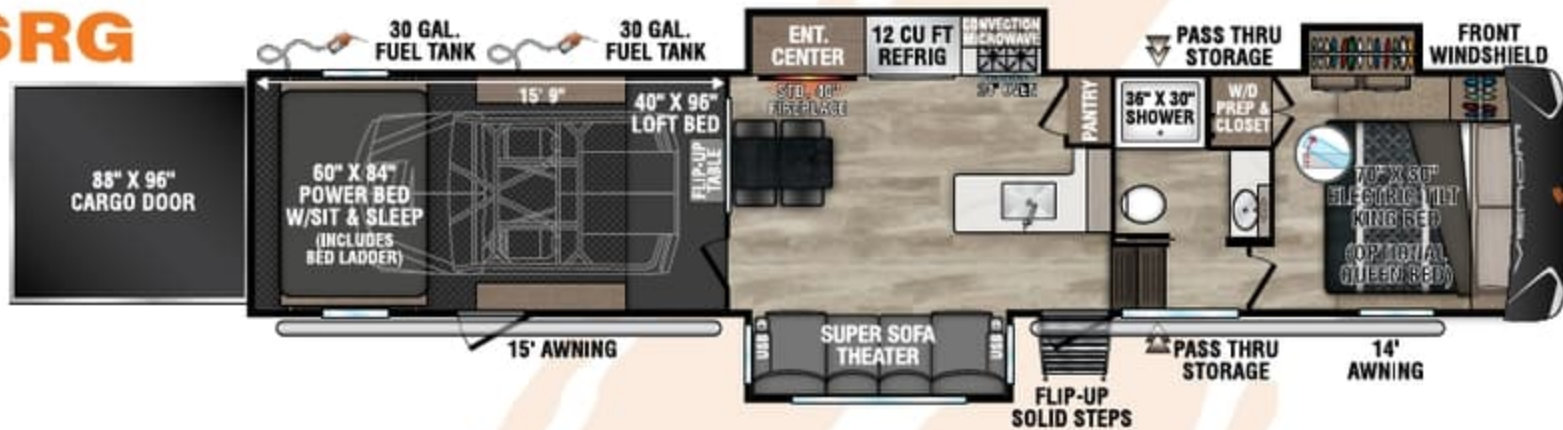

3916RG

	3815RG	3916RG
UVW (Unloaded Vehicle Weight)*	13,420	13,400
Dry Hitch Weight*	2,600	2,840
Dry Axle Weight*	10,820	10,560
CCC (Cargo Carrying Capacity)	5,580	5,600
GVWR	19,000	19,000
Interior Height	102"	102"
Exterior Height w/ A/C	13' 4"	13' 4"
Exterior Width	101"	101"
Exterior Length**	42' 10"	43' 8"
Refrigerator (cu. feet)	12	12
Water Heater Cap. (on-demand tankless)	***	***
Fresh Water Cap. (gal.)	100	100
Waste Water Cap. (gal.)	90	50
Gray Water Cap. (gal.)	50	90
1/2 Bath Cap. (gal.)	40	N/A
LP Gas Cap. (lbs.)	60	60
Furnace BTUs (1,000s)	35	35
Tire Size (G Range)	16"	16"
Awning	14'	14'
Optional 2nd Awning	14'	15'

*This weight reflects the rolling average unit weight for each model. Your trailer weight will vary according to optional equipment.

**Exterior length is measured from rear of bumper to center of coupler.

***Infinite supply.

KZ Advantage Pkg. (mandatory option - see KZ-RV.com for details)

KZ Convenience Pkg. (mandatory option - see KZ-RV.com for details)

Robby Gordon Edition

(mandatory option): Robby Gordon designed custom graphics, exclusive RG interior, 6 Point Hydraulic Auto leveling system and hitch point memory, Class leading carrying capacity over 5,550 lbs, Upgraded High-gloss Lamilux 4000 fiberglass exterior sidewalls, (8) Frame mounted industrial D-rings and multi point E-Track system to secure your UTV & gear, Oversized 34" diamond kick plate on garage walls, Two 30 gallon fuel tanks w/ separate pump stations

Ultimate Power Package (mandatory option):

3rd 15K BTU ducted heat pump A/C, Happi-Jac Power Bed w/ roll over sofas & table, Rear patio awning, Three season patio door IPO Screen wall, Party patio package w/ step, 2nd LED lighted power awning, 32" Exterior Smart LED TV w/ bracket, 43" Smart LED TV, JBL 2.0 Sound Bar w/ Bluetooth, 32" bedroom Smart LED TV, Power Vent Fan in Bathroom

Peace of Mind Package (mandatory option):

17.5" Cooper H-rated Tires w/ 8 lug aluminum wheels, MORryde CRE3000 suspension, MORryde rubber cushioned FW pin box, MORryde 4-step StepAbove RV entry steps and Safe T Handrail, MORryde power cord reel, TST TPMS w/ banded sensors on the rim & monitor screen

Available options:

- "Off the Grid" Solar Package - (2) 220W solar panels, 30A MPPT solar charge controller w/MPPT remote panel, 2000W True Sine Wave Inverter w/all outlets "hot"
- (2) 100AH Lithium Batteries
- Boondocker Solar System (see complete list of details on our website)
- 7.0 KW Gas Onan Generator
- Dual Pane Windows (Frameless)
- Pellet Smoker & Table
- Wireless backup camera - Observation & Vision S
- 18 CF House residential refer w/2000W inverter IPO 12 CF G/E refer (n/a CSA option)
- Serta Comfort Foam queen mattress (Elec. Tilt)