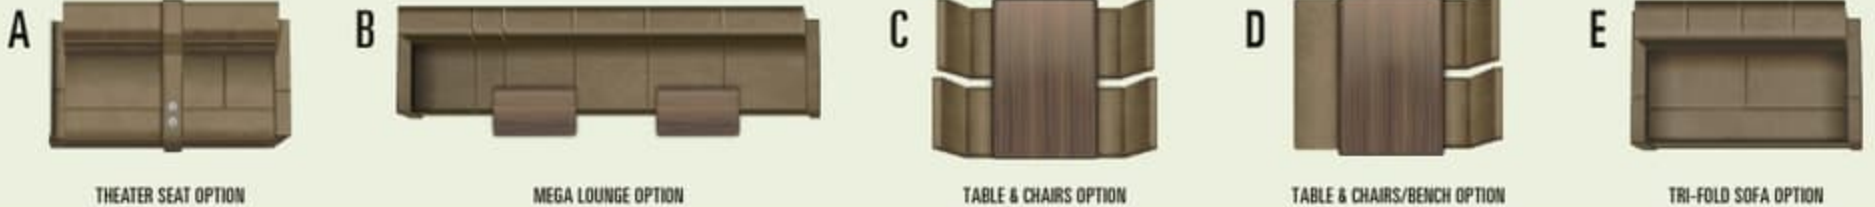

A THEATER SEAT OPTION

B MEGA LOUNGE OPTION

C TABLE & CHAIRS OPTION

D TABLE & CHAIRS/BENCH OPTION

E TRI-FOLD SOFA OPTION

2024 Travel Trailers

STANDARD INTERIOR EQUIPMENT

- 10 cu. ft. 12V refrigerator
- 15,000 BTU roof mounted A/C
- 5G antenna
- 50 amp service with 2nd A/C prep
- 75 lb. ball bearing drawer guides
- Cable and satellite prep
- Dome style digital TV antenna with Wi-Fi prep
- Electrical outlets and USB ports in master bedroom
- Flush floor slides with residential vinyl flooring
- Glass shower doors
- Hardwood cabinet doors
- Kitchen sink covers
- LED interior lighting
- Microwave
- Pressed membrane countertops
- Range hood vented outside
- Residential high-rise faucet with pull-down sprayer
- Roller blackout night shades
- Stainless steel single basin under-mount kitchen sink

OPTIONS

- Xtend Solar II Package (2-200 watt solar panels with 30 amp solar controller and 1800 watt inverter) (Replaces standard Xtend Solar I Package)
- 2nd A/C ducted
- 17" Griddle with bumper bracket
- 70" theater seats ipo standard tri-fold sofa (275RLS, 290RLS)
- Power front and rear stabilizer jacks
- Table with 2 chairs and bench ipo standard booth
- Table with 4 chairs ipo standard booth
- Theater seats 70" ipo Std. Tri-Fold Sofa (275RLS, 290RLS)
- Tri-fold sofa ipo standard theater seats (296BHS, 321BHS)
- Mega Lounge ipo standard theater seats and booth (275RLS, 296BHS, 321BHS)
- Wi-Fi router