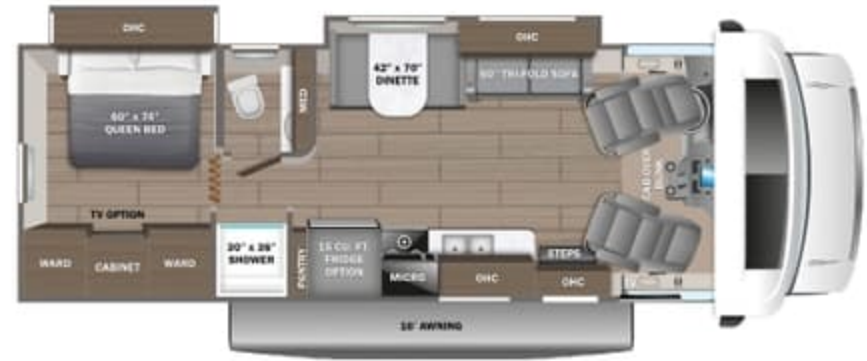

Main Fabric

Furniture

Wood

Floor

Countertop

Main Fabric

Furniture

27U OPTION: B

29MV OPTIONS: A, B

30Z OPTION: B

31F OPTION: B

OPTIONS

A

15 Cu. Ft. Fridge

B

Theater Sofa

OPTIONS

15 cu. ft. 12V refrigerator (29MV)
Power theater seating
LED HD Smart TV in bedroom
Dual 13,500 BTU A/C units with power management system
Aluminum rims
Folding windshield sun shade
Blackout package - includes black bumper, grille, mirrors and wheels (available with any exterior)