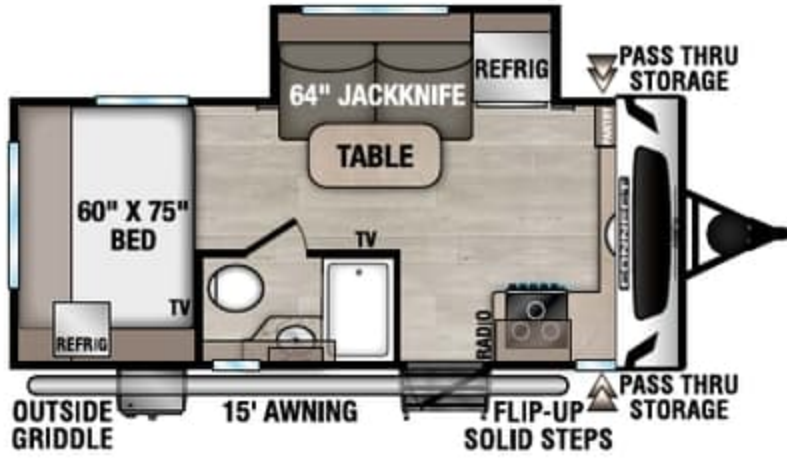

RECREATIONAL VEHICLES

CONNECT

mini

ULTRA LIGHTWEIGHT TRAVEL TRAILERS

CM181FKK UVW - 4,210 | Exterior Length - 22'1" | Sleeps - 4

CM181RB UVW - 3,930 | Exterior Length - 22'1" | Sleeps - 4

CM191BHK UVW - 4,080 | Exterior Length - 22'1" | Sleeps - 5

NEW CM231BH UVW - 4,600 | Exterior Length - 27'4" | Sleeps - 6

Connect Mini

985 N 900 W SHIPSEWANA, IN 46565

E: KZ@KZ-RV.COM

WWW.KZ-RV.COM

Due to continual research and advances, manufacturer reserves the right to change specifications, design, price and equipment without notice, and assumes no responsibility for any error in this literature. Some items shown are not included as standard or optional equipment. ©2024 K. Z., Inc., a subsidiary of THOR Industries, Inc. | 12/11/24 | 5M