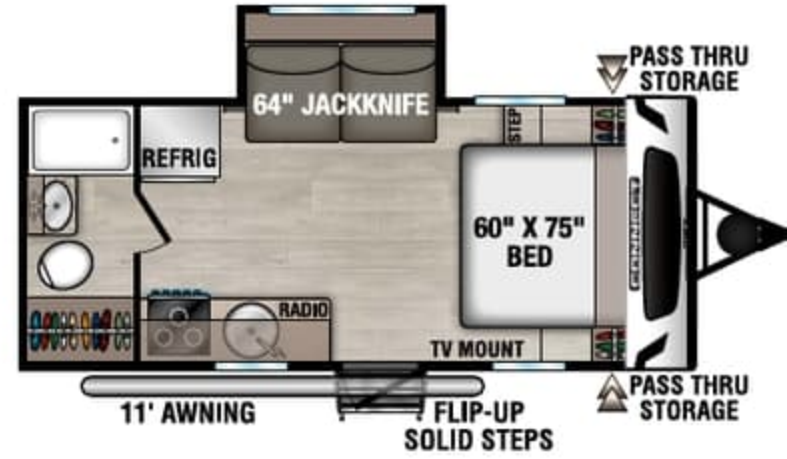

RECREATIONAL VEHICLES

CONNECT

mini

ULTRA LIGHTWEIGHT TRAVEL TRAILERS

CM181FKK UVW - 4,210 | Exterior Length - 22'1" | Sleeps - 4

CM181RB UVW - 3,930 | Exterior Length - 22'1" | Sleeps - 4

CM191BHK UVW - 4,080 | Exterior Length - 22'1" | Sleeps - 5

NEW CM231BH UVW - 4,600 | Exterior Length - 27'4" | Sleeps - 6

Connect Mini

985 N 900 W SHIPSEWANA, IN 46565

E: KZ@KZ-RV.COM

WWW.KZ-RV.COM

Due to continual research and advances, manufacturer reserves the right to change specifications, design, price and equipment without notice, and assumes no responsibility for any error in this literature. Some items shown are not included as standard or optional equipment. ©2024 K. Z., Inc., a subsidiary of THOR Industries, Inc. | 12/11/24 | 5M