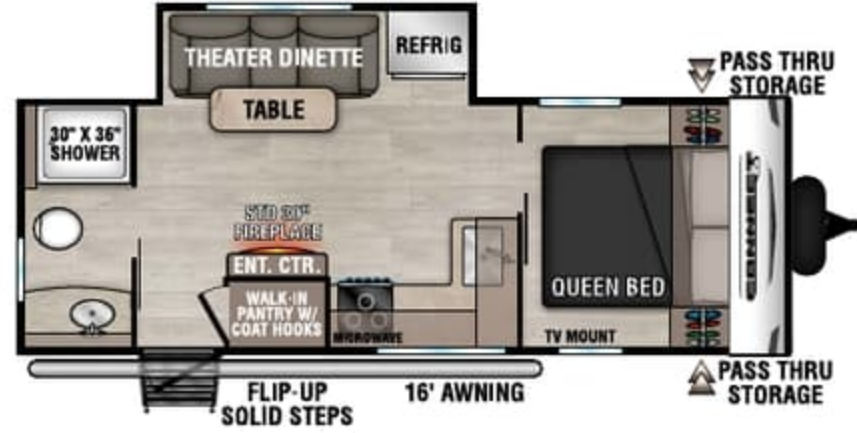

RECREATIONAL VEHICLES

CONNECT SE

ULTRA LIGHTWEIGHT TRAVEL TRAILERS

C221RBSE UVW - 5,440 | Exterior Length - 27' | Sleeps - 3