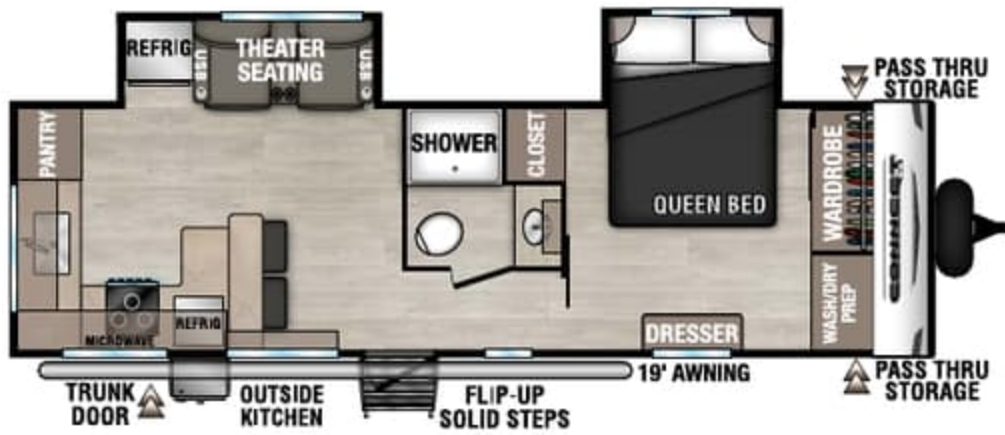

C241RESE UVW - 5,530 | Exterior Length - 29'2" | Sleeps - 5

C251RLSE UVW - 5,710 | Exterior Length - 29'7" | Sleeps - 6

C271BHKSE UVW - 6,170 | Exterior Length - 32'1" | Sleeps - 9

2025 CONNECT SE

NEW

C272RKSE UVW - 6,570 | Exterior Length - 31' 11" | Sleeps - 2

NEW

C301BHKSE UVW - 6,780 | Exterior Length - 35' | Sleeps - 8

C312BHKSE UVW - 7,350 | Exterior Length - 36' 7" | Sleeps - 9

Connect SE

KZ RECREATIONAL VEHICLES

985 N 900 W SHIPSEWANA, IN 46565

E: KZ@KZ-RV.COM