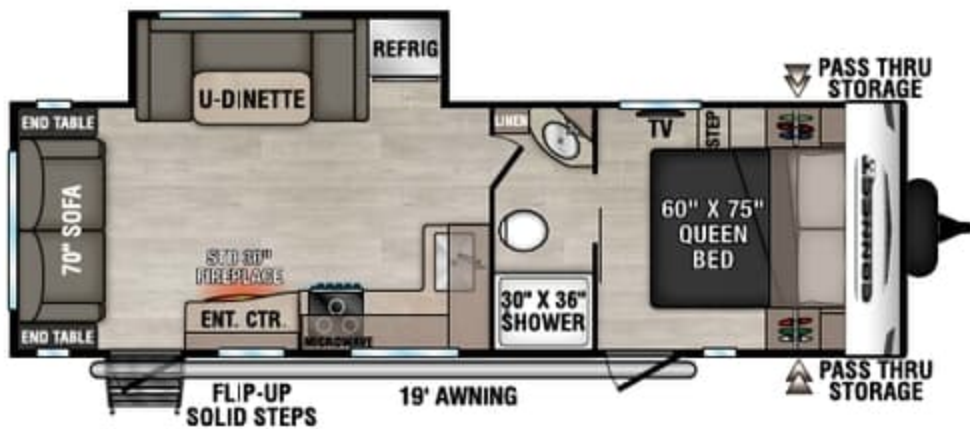

C241RESE UVW - 5,530 | Exterior Length - 29'2" | Sleeps - 5

C251RLSE UVW - 5,710 | Exterior Length - 29'7" | Sleeps - 6

C271BHKSE UVW - 6,170 | Exterior Length - 32'1" | Sleeps - 9

2025 CONNECT SE

NEW

C272RKSE UVW - 6,570 | Exterior Length - 31' 11" | Sleeps - 2

NEW

C301BHKSE UVW - 6,780 | Exterior Length - 35' | Sleeps - 8

C312BHKSE UVW - 7,350 | Exterior Length - 36' 7" | Sleeps - 9

Connect SE

KZ RECREATIONAL VEHICLES

985 N 900 W SHIPSEWANA, IN 46565

E: KZ@KZ-RV.COM