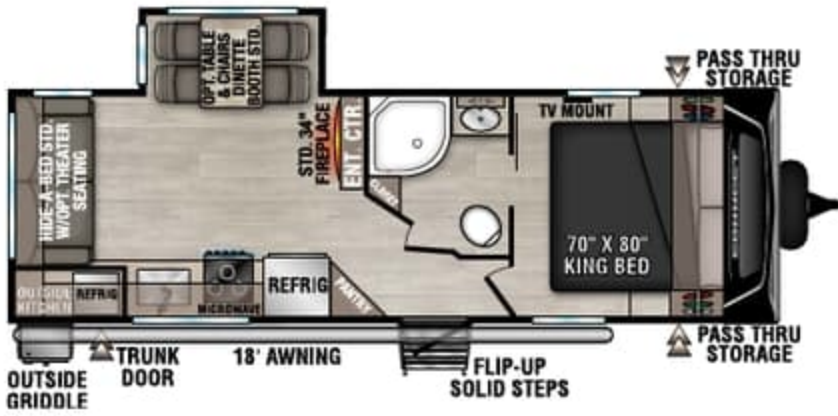

# CONNECT

LIGHTWEIGHT TRAVEL TRAILERS

C241RLK UVW - 6,100 | Exterior Length - 28' 11" | Sleeps - 5

**NEW**  
C252BH UVW - 6,960 | Exterior Length - 30' | Sleeps - 6

C261RB UVW - 6,500 | Exterior Length - 30' 4" | Sleeps - 5

C262RLK UVW - 7,170 | Exterior Length - 31' 11" | Sleeps - 5

C282FKK UVW - 7,370 | Exterior Length - 32' 3" | Sleeps - 5

**NEW**  
C293RB UVW - 8,060 | Exterior Length - 34' | Sleeps - TBD

# 2025 CONNECT

C302FBK UVW - 7,840 | Exterior Length - 35' 3" | Sleeps - 5

C302RBK UVW - 7,770 | Exterior Length - 35' 1" | Sleeps - 5

C312BRK UVW - 7,870 | Exterior Length - 35' 8" | Sleeps - 7

C312RE UVW - 7,660 | Exterior Length - 36' 1" | Sleeps - 6

C313MK UVW - 8,470 | Exterior Length - 36' 4" | Sleeps - 4

**NEW**  
C323MCK UVW - 8,550 | Exterior Length - 37' 1" | Sleeps - 5

Connect

985 N 900 W SHIP SHEWANA, IN 46565

E: KZ@KZ-RV.COM

WWW.KZ-RV.COM

Due to continual research and advances, manufacturer reserves the right to change specifications, design, price and equipment without notice, and assumes no responsibility for any error in this literature. Some items shown are not included as standard or optional equipment. ©2024 K. Z., Inc., a subsidiary of THOR Industries, Inc. | 12/11/24 | 5M