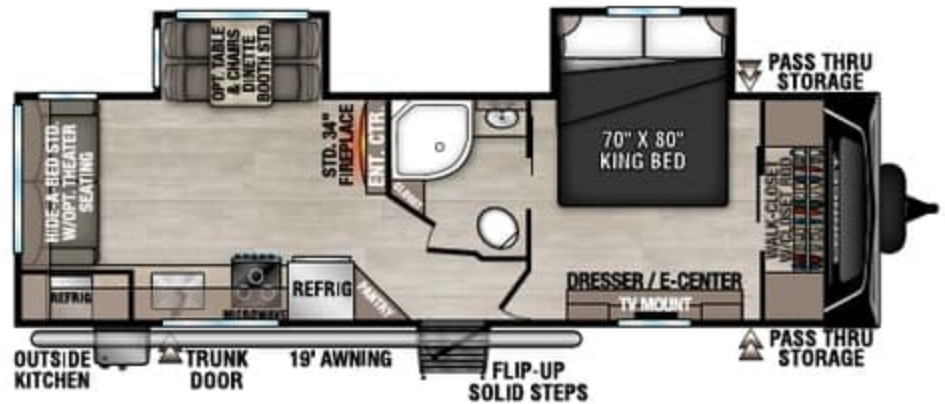

# CONNECT

LIGHTWEIGHT TRAVEL TRAILERS

C241RLK UVW - 6,100 | Exterior Length - 28' 11" | Sleeps - 5

**NEW**  
C252BH UVW - 6,960 | Exterior Length - 30' | Sleeps - 6

C261RB UVW - 6,500 | Exterior Length - 30' 4" | Sleeps - 5

C262RLK UVW - 7,170 | Exterior Length - 31' 11" | Sleeps - 5

C282FKK UVW - 7,370 | Exterior Length - 32' 3" | Sleeps - 5

**NEW**  
C293RB UVW - 8,060 | Exterior Length - 34' | Sleeps - TBD

# 2025 CONNECT

C302FBK UVW - 7,840 | Exterior Length - 35' 3" | Sleeps - 5

C302RBK UVW - 7,770 | Exterior Length - 35' 1" | Sleeps - 5

C312BRK UVW - 7,870 | Exterior Length - 35' 8" | Sleeps - 7

C312RE UVW - 7,660 | Exterior Length - 36' 1" | Sleeps - 6

C313MK UVW - 8,470 | Exterior Length - 36' 4" | Sleeps - 4

**NEW**  
C323MCK UVW - 8,550 | Exterior Length - 37' 1" | Sleeps - 5

Connect

985 N 900 W SHIP SHEWANA, IN 46565

E: KZ@KZ-RV.COM

WWW.KZ-RV.COM

Due to continual research and advances, manufacturer reserves the right to change specifications, design, price and equipment without notice, and assumes no responsibility for any error in this literature. Some items shown are not included as standard or optional equipment. ©2024 K. Z., Inc., a subsidiary of THOR Industries, Inc. | 12/11/24 | 5M