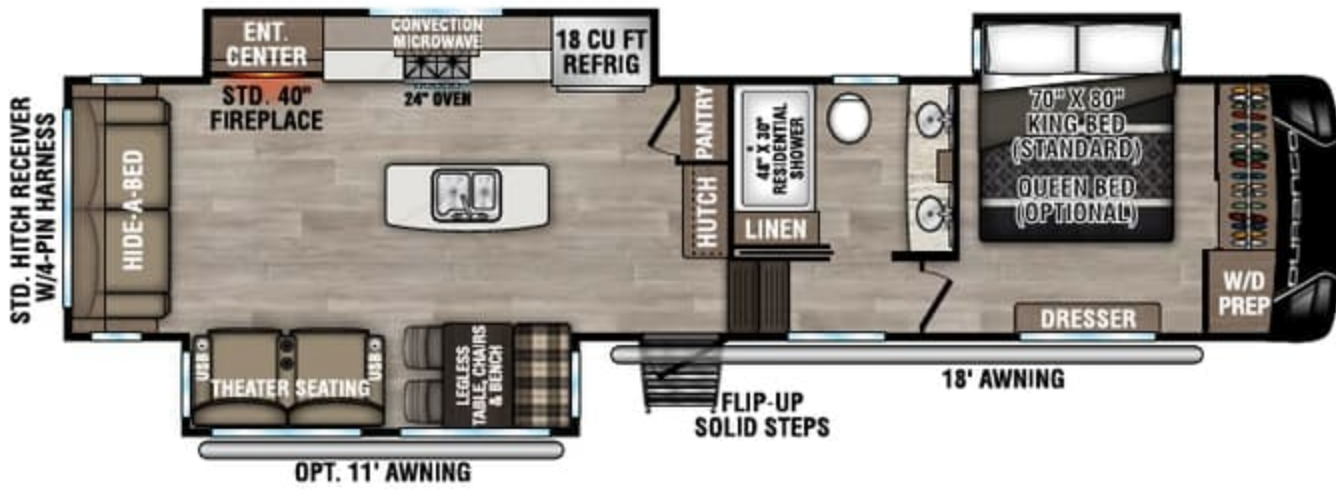

# DURANGO

FULL PROFILE LUXURY FIFTH WHEELS

**NEW**

D281RKD UVW - 9,910 | Exterior Length - 33' 6" | Sleeps - 4

D301RLT UVW - 10,590 | Exterior Length - 34' 3" | Sleeps - 4

D321RKT UVW - 10,650 | Exterior Length - 34' 10" | Sleeps - 4

D326RLT UVW - 10,950 | Exterior Length - 37' 7" | Sleeps - 6

# 2025 DURANGO

D333RLT UVW - 11,110 | Exterior Length - 37' 10" | Sleeps - 4

**NEW**  
D341RPT UVW - 12,050 | Exterior Length - 37' 11" | Sleeps - 4

D348BHF UVW - 13,240 | Exterior Length - 42' 2" | Sleeps - 9