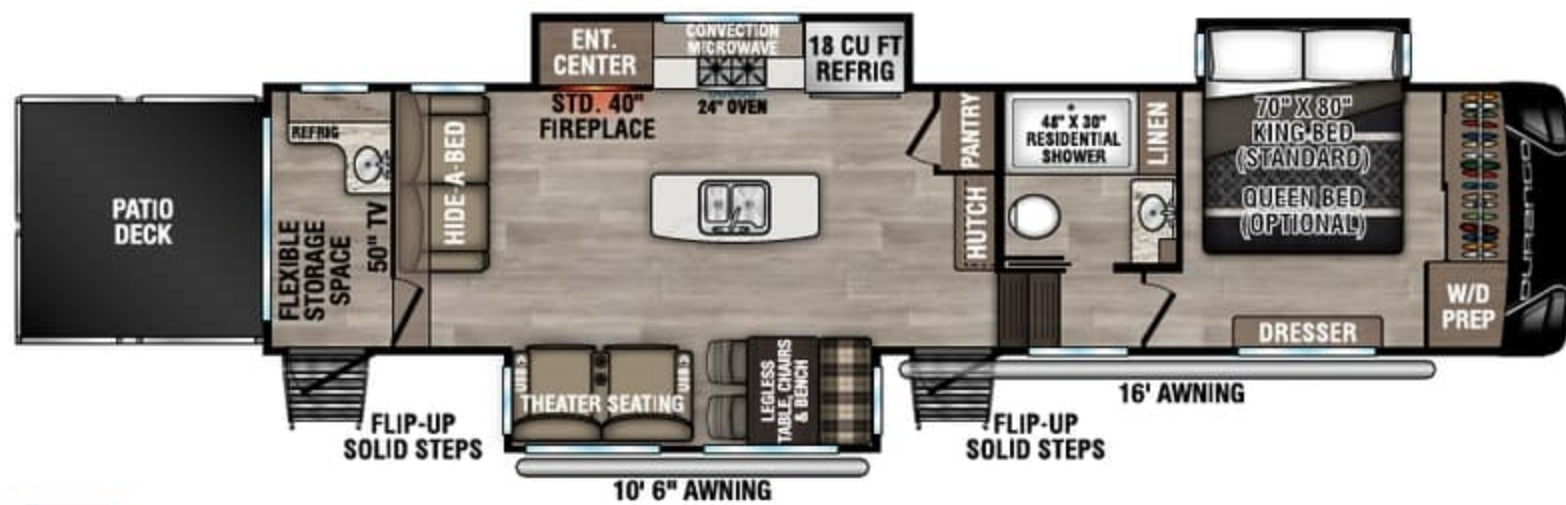

# DURANGO

FULL PROFILE LUXURY FIFTH WHEELS

**NEW**

D281RKD UVW - 9,910 | Exterior Length - 33' 6" | Sleeps - 4

D301RLT UVW - 10,590 | Exterior Length - 34' 3" | Sleeps - 4

D321RKT UVW - 10,650 | Exterior Length - 34' 10" | Sleeps - 4

D326RLT UVW - 10,950 | Exterior Length - 37' 7" | Sleeps - 6

# 2025 DURANGO

D333RLT UVW - 11,110 | Exterior Length - 37' 10" | Sleeps - 4

**NEW**  
D341RPT UVW - 12,050 | Exterior Length - 37' 11" | Sleeps - 4

D348BHF UVW - 13,240 | Exterior Length - 42' 2" | Sleeps - 9