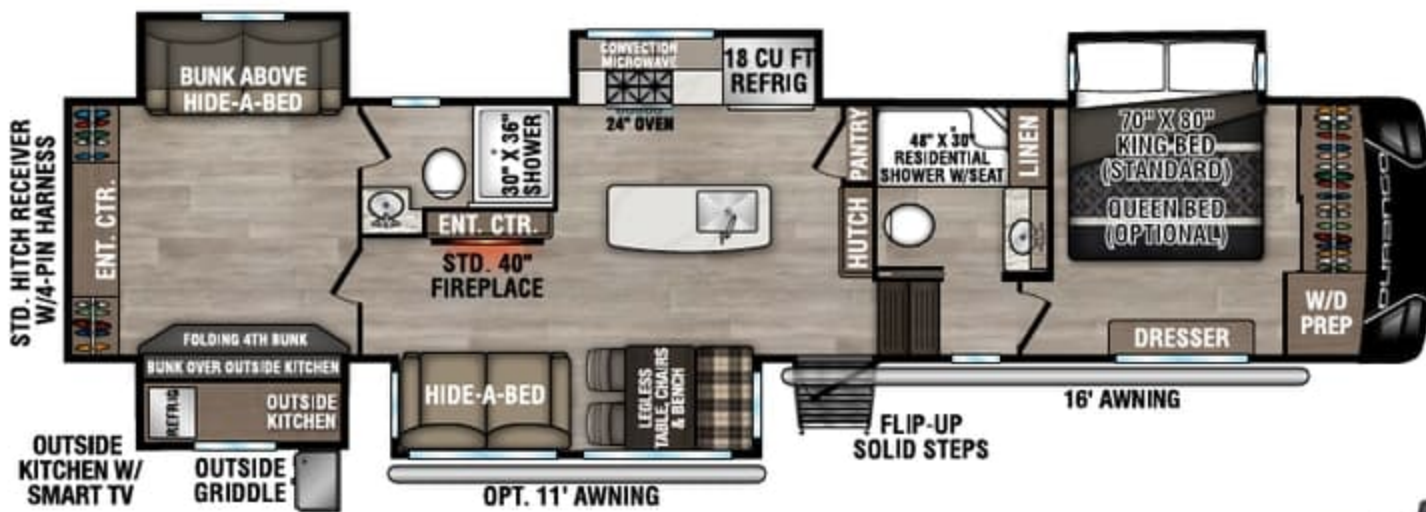

# DURANGO

FULL PROFILE LUXURY FIFTH WHEELS

**NEW**

D281RKD UVW - 9,910 | Exterior Length - 33' 6" | Sleeps - 4

D301RLT UVW - 10,590 | Exterior Length - 34' 3" | Sleeps - 4

D321RKT UVW - 10,650 | Exterior Length - 34' 10" | Sleeps - 4

D326RLT UVW - 10,950 | Exterior Length - 37' 7" | Sleeps - 6

# 2025 DURANGO

D333RLT UVW - 11,110 | Exterior Length - 37' 10" | Sleeps - 4

**NEW**  
D341RPT UVW - 12,050 | Exterior Length - 37' 11" | Sleeps - 4

D348BHF UVW - 13,240 | Exterior Length - 42' 2" | Sleeps - 9