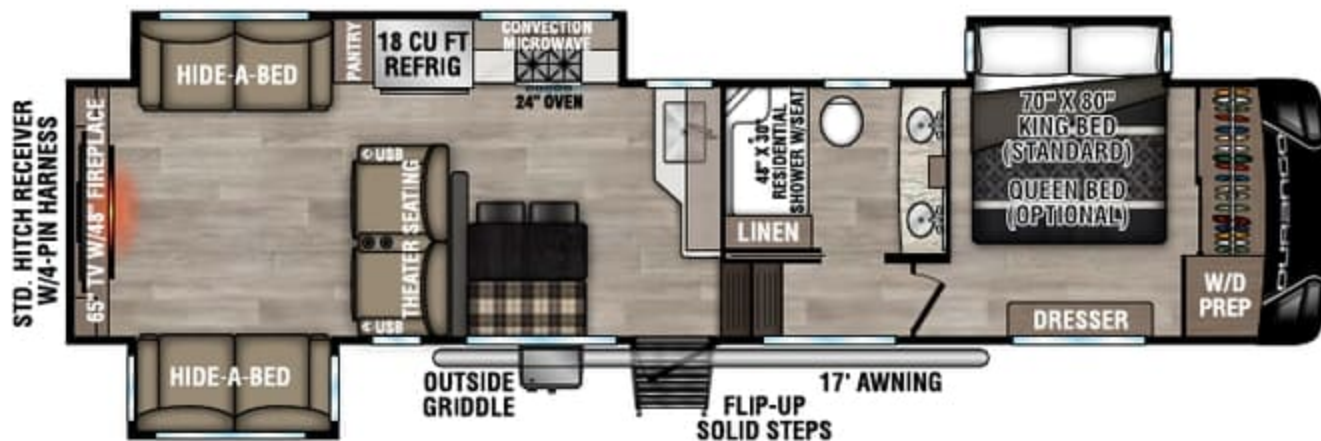

# DURANGO

FULL PROFILE LUXURY FIFTH WHEELS

**NEW**

D281RKD UVW - 9,910 | Exterior Length - 33' 6" | Sleeps - 4

D301RLT UVW - 10,590 | Exterior Length - 34' 3" | Sleeps - 4

D321RKT UVW - 10,650 | Exterior Length - 34' 10" | Sleeps - 4

D326RLT UVW - 10,950 | Exterior Length - 37' 7" | Sleeps - 6

# 2025 DURANGO

D333RLT UVW - 11,110 | Exterior Length - 37' 10" | Sleeps - 4

**NEW**  
D341RPT UVW - 12,050 | Exterior Length - 37' 11" | Sleeps - 4

D348BHF UVW - 13,240 | Exterior Length - 42' 2" | Sleeps - 9