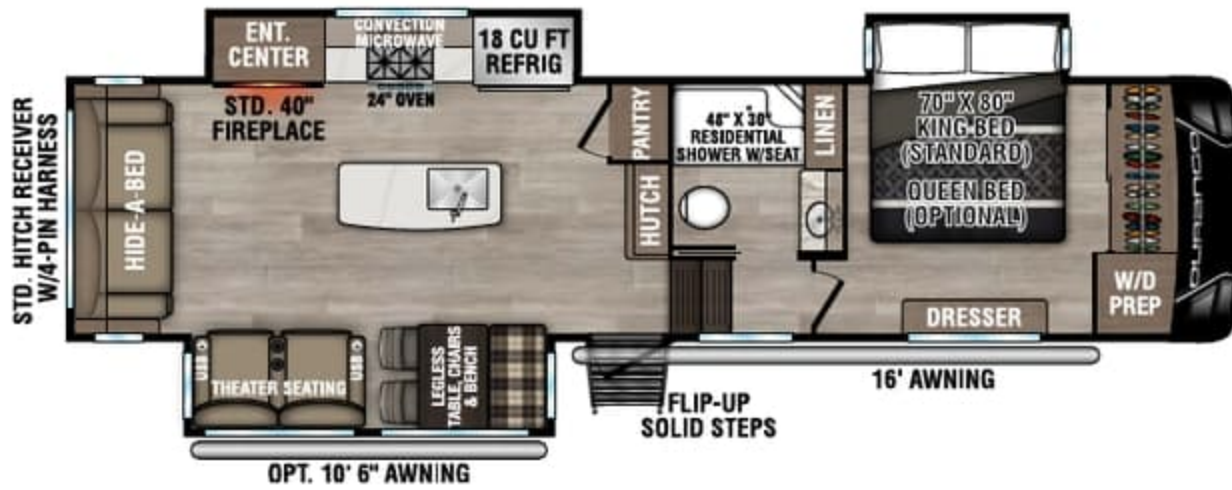

# DURANGO

FULL PROFILE LUXURY FIFTH WHEELS

**NEW**

D281RKD UVW - 9,910 | Exterior Length - 33' 6" | Sleeps - 4

D301RLT UVW - 10,590 | Exterior Length - 34' 3" | Sleeps - 4

D321RKT UVW - 10,650 | Exterior Length - 34' 10" | Sleeps - 4

D326RLT UVW - 10,950 | Exterior Length - 37' 7" | Sleeps - 6

# 2025 DURANGO

D333RLT UVW - 11,110 | Exterior Length - 37' 10" | Sleeps - 4

**NEW**  
D341RPT UVW - 12,050 | Exterior Length - 37' 11" | Sleeps - 4

D348BHF UVW - 13,240 | Exterior Length - 42' 2" | Sleeps - 9