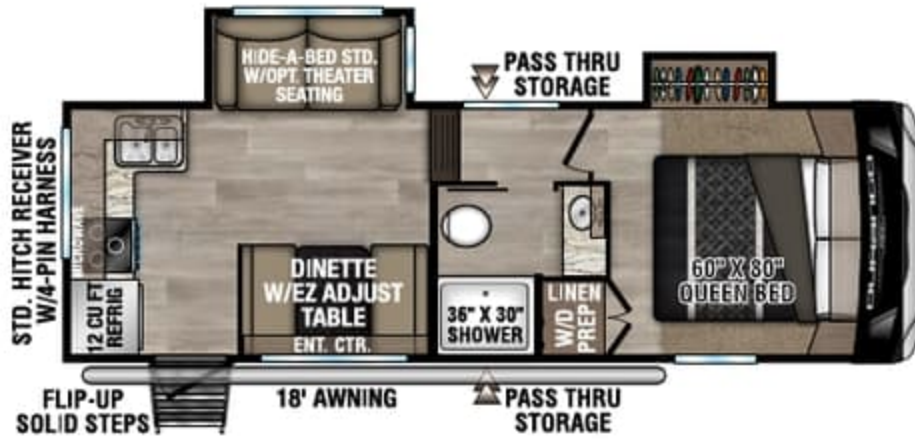

RECREATIONAL VEHICLES

DURANGO HT

LIGHTWEIGHT LUXURY FIFTH WHEELS

NEW

D220RKD UVW - 7,470 | Exterior Length - 26' | Sleeps - 5

NEW

D232MLD UVW - 8,160 | Exterior Length - 29' | Sleeps - 5

D240RKD UVW - 8,720 | Exterior Length - 31' 8" | Sleeps - 5

D256RKT UVW - 9,390 | Exterior Length - 33' 3" | Sleeps - 5

2025 DURANGO HT

D283RLT UUV - 9,320 | Exterior Length - 32'11" | Sleeps - 5

D286BHD UUV - 9,080 | Exterior Length - 33'7" | Sleeps - 10

D290RLT UUV - 9,470 | Exterior Length - 34'5" | Sleeps - 6