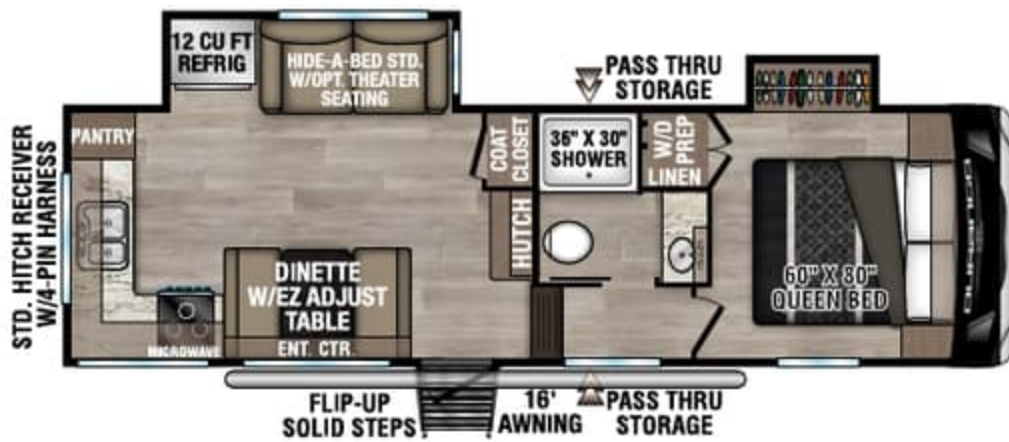

RECREATIONAL VEHICLES

DURANGO HT

LIGHTWEIGHT LUXURY FIFTH WHEELS

NEW

D220RKD UVW - 7,470 | Exterior Length - 26' | Sleeps - 5

NEW

D232MLD UVW - 8,160 | Exterior Length - 29' | Sleeps - 5

D240RKD UVW - 8,720 | Exterior Length - 31' 8" | Sleeps - 5

D256RKT UVW - 9,390 | Exterior Length - 33' 3" | Sleeps - 5

2025 DURANGO HT

D283RLT UUV - 9,320 | Exterior Length - 32'11" | Sleeps - 5

D286BHD UUV - 9,080 | Exterior Length - 33'7" | Sleeps - 10

D290RLT UUV - 9,470 | Exterior Length - 34'5" | Sleeps - 6