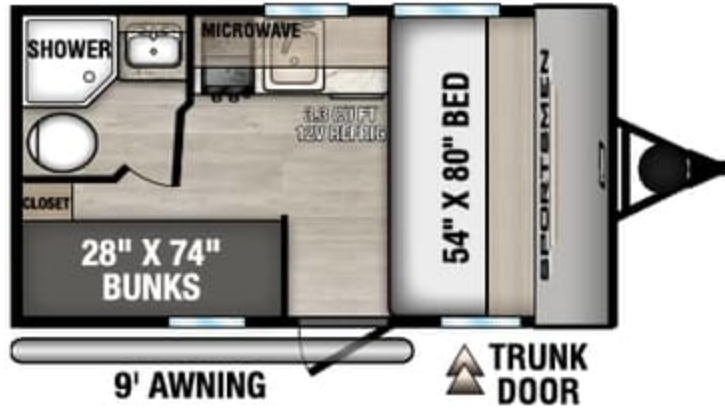

# SPORTSMEN

*Classic*

ULTRA LIGHTWEIGHT TRAVEL TRAILERS

**NEW**

130BH UVW - 2,580 | Exterior Length - 16' 9" | Sleeps - 4

130RB UVW - 2,620 | Exterior Length - 16' 9" | Sleeps - 2

**NEW**

130RD UVW - 2,570 | Exterior Length - 16' 9" | Sleeps - 3

160QB UVW - 3,200 | Exterior Length - 21' 8" | Sleeps - 3