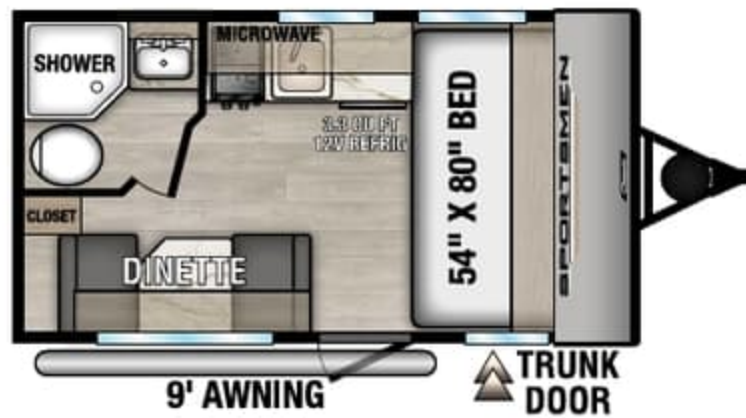

# SPORTSMEN

*Classic*

ULTRA LIGHTWEIGHT TRAVEL TRAILERS

**NEW**

130BH UVW - 2,580 | Exterior Length - 16' 9" | Sleeps - 4

130RB UVW - 2,620 | Exterior Length - 16' 9" | Sleeps - 2

**NEW**

130RD UVW - 2,570 | Exterior Length - 16' 9" | Sleeps - 3

160QB UVW - 3,200 | Exterior Length - 21' 8" | Sleeps - 3