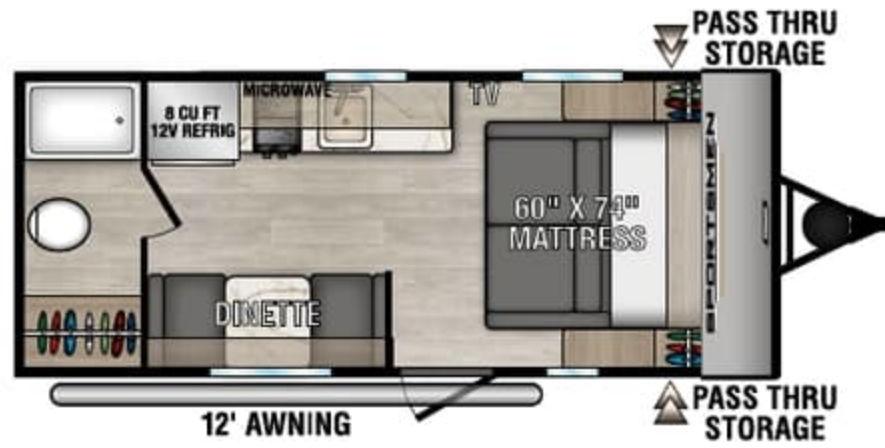

2025 SPORTSMEN CLASSIC

170MB UYW - 3,240 | Exterior Length - 21' 8" | Sleeps - 3