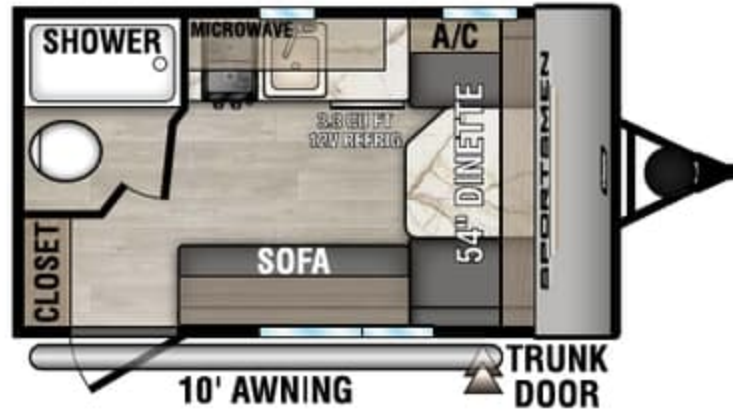

# SPORTSMEN

*Classic*

ULTRA LIGHTWEIGHT TRAVEL TRAILERS

**NEW**

130BH UVW - 2,580 | Exterior Length - 16' 9" | Sleeps - 4

130RB UVW - 2,620 | Exterior Length - 16' 9" | Sleeps - 2

**NEW**

130RD UVW - 2,570 | Exterior Length - 16' 9" | Sleeps - 3

160QB UVW - 3,200 | Exterior Length - 21' 8" | Sleeps - 3