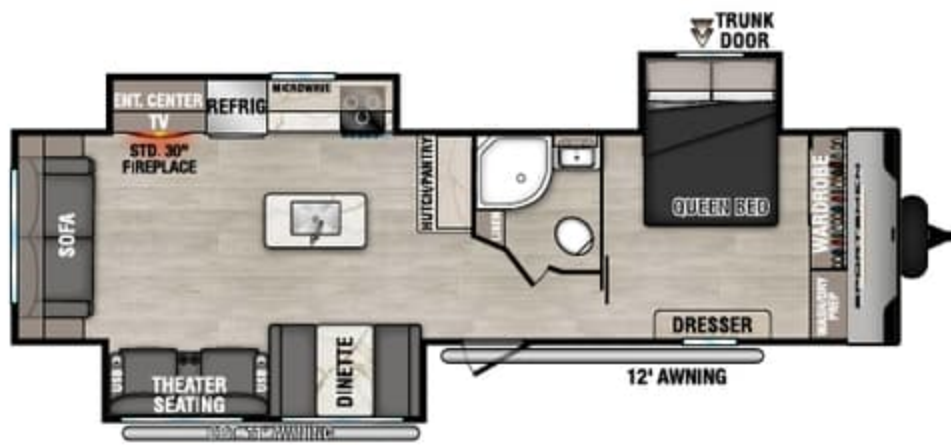

251RSSE

UVW - 5,760 | Exterior Length - 29' 7" | Sleeps - 6

260BHSE

UVW - 4,990 | Exterior Length - 28' 7" | Sleeps - 9

261BHKSE

UVW - 6,270 | Exterior Length - 31' 7" | Sleeps - 9

292RBKSE

UVW - 7,070 | Exterior Length - 32' 11" | Sleeps - 5

2025 SPORTSMEN SE

301BHKSE

UVW - 6,430 | Exterior Length - 32' 10" | Sleeps - 10

301DBSE

UVW - 6,360 | Exterior Length - 32' 10" | Sleeps - 8

303QBSE

UVW - 7,600 | Exterior Length - 35' 4" | Sleeps - 5

332BHKSE

UVW - 7,660 | Exterior Length - 37' 3" | Sleeps - 10

NEW 333BHKSE

UVW - 8,440 | Exterior Length - 37' 7" | Sleeps - 8

Sportsmen SE

985 N 900 W SHIPSEWANA, IN 46565

E: KZ@KZ-RV.COM

WWW.KZ-RV.COM

Due to continual research and advances, manufacturer reserves the right to change specifications, design, price and equipment without notice, and assumes no responsibility for any error in this literature. Some items shown are not included as standard or optional equipment. ©2024 K. Z., Inc., a subsidiary of THOR Industries, Inc. | 12/11/24 | 5M