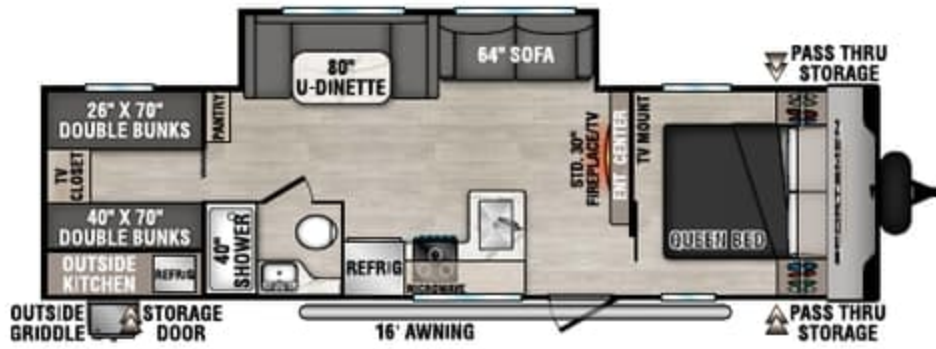

SPORTSMMEN

RECREATIONAL
VEHICLES

VALUE-PACKED TRAVEL TRAILERS

NEW

241BHKSE

UVW - 5,670 | Exterior Length - 28' 8" | Sleeps - 7

241RKSE

UVW - 5,610 | Exterior Length - 28' 2" | Sleeps - 5

251RSSE

UVW - 5,760 | Exterior Length - 29' 7" | Sleeps - 6

260BHSE

UVW - 4,990 | Exterior Length - 28' 7" | Sleeps - 9

261BHKSE

UVW - 6,270 | Exterior Length - 31' 7" | Sleeps - 9

292RBKSE

UVW - 7,070 | Exterior Length - 32' 11" | Sleeps - 5

2025 SPORTSMEN SE

301BHKSE

UVW - 6,430 | Exterior Length - 32' 10" | Sleeps - 10

301DBSE

UVW - 6,360 | Exterior Length - 32' 10" | Sleeps - 8

303QBSE

UVW - 7,600 | Exterior Length - 35' 4" | Sleeps - 5

332BHKSE

UVW - 7,660 | Exterior Length - 37' 3" | Sleeps - 10

NEW 333BHKSE

UVW - 8,440 | Exterior Length - 37' 7" | Sleeps - 8

Sportsmen SE

985 N 900 W SHIPSEWANA, IN 46565

E: KZ@KZ-RV.COM

WWW.KZ-RV.COM

Due to continual research and advances, manufacturer reserves the right to change specifications, design, price and equipment without notice, and assumes no responsibility for any error in this literature. Some items shown are not included as standard or optional equipment. ©2024 K. Z., Inc., a subsidiary of THOR Industries, Inc. | 12/11/24 | 5M