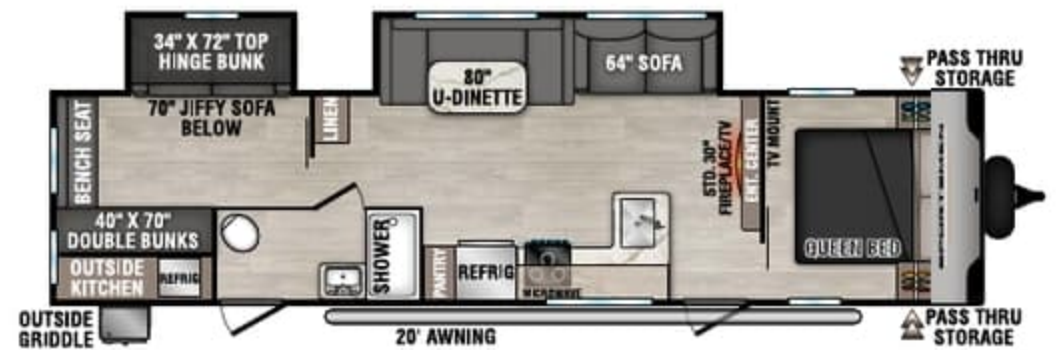

SPORTSMMEN

RECREATIONAL
VEHICLES

VALUE-PACKED TRAVEL TRAILERS

NEW

241BHKSE

UVW - 5,670 | Exterior Length - 28' 8" | Sleeps - 7

241RKSE

UVW - 5,610 | Exterior Length - 28' 2" | Sleeps - 5

251RSSE

UVW - 5,760 | Exterior Length - 29' 7" | Sleeps - 6

260BHSE

UVW - 4,990 | Exterior Length - 28' 7" | Sleeps - 9

261BHKSE

UVW - 6,270 | Exterior Length - 31' 7" | Sleeps - 9

292RBKSE

UVW - 7,070 | Exterior Length - 32' 11" | Sleeps - 5

2025 SPORTSMEN SE

301BHKSE

UVW - 6,430 | Exterior Length - 32' 10" | Sleeps - 10

301DBSE

UVW - 6,360 | Exterior Length - 32' 10" | Sleeps - 8

303QBSE

UVW - 7,600 | Exterior Length - 35' 4" | Sleeps - 5

332BHKSE

UVW - 7,660 | Exterior Length - 37' 3" | Sleeps - 10

NEW 333BHKSE

UVW - 8,440 | Exterior Length - 37' 7" | Sleeps - 8

Sportsmen SE

985 N 900 W SHIPSEWANA, IN 46565

E: KZ@KZ-RV.COM

WWW.KZ-RV.COM

Due to continual research and advances, manufacturer reserves the right to change specifications, design, price and equipment without notice, and assumes no responsibility for any error in this literature. Some items shown are not included as standard or optional equipment. ©2024 K. Z., Inc., a subsidiary of THOR Industries, Inc. | 12/11/24 | 5M