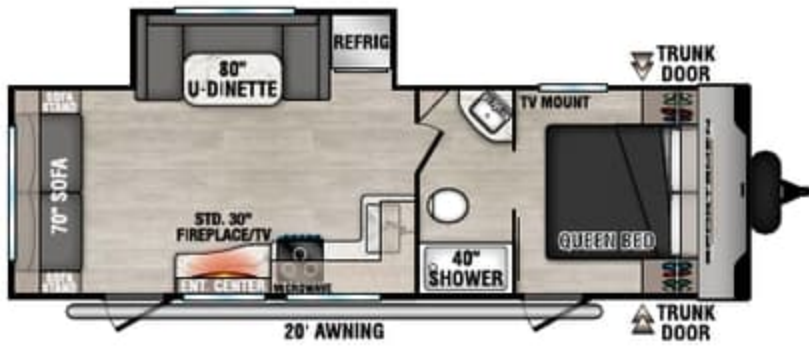

SPORTSMMEN

RECREATIONAL
VEHICLES

VALUE-PACKED TRAVEL TRAILERS

NEW

241BHKSE

UVW - 5,670 | Exterior Length - 28' 8" | Sleeps - 7

241RKSE

UVW - 5,610 | Exterior Length - 28' 2" | Sleeps - 5

251RSSE

UVW - 5,760 | Exterior Length - 29' 7" | Sleeps - 6

260BHSE

UVW - 4,990 | Exterior Length - 28' 7" | Sleeps - 9

261BHKSE

UVW - 6,270 | Exterior Length - 31' 7" | Sleeps - 9

292RBKSE

UVW - 7,070 | Exterior Length - 32' 11" | Sleeps - 5

2025 SPORTSMEN SE

301BHKSE

UVW - 6,430 | Exterior Length - 32' 10" | Sleeps - 10

301DBSE

UVW - 6,360 | Exterior Length - 32' 10" | Sleeps - 8

303QBSE

UVW - 7,600 | Exterior Length - 35' 4" | Sleeps - 5

332BHKSE

UVW - 7,660 | Exterior Length - 37' 3" | Sleeps - 10

NEW 333BHKSE

UVW - 8,440 | Exterior Length - 37' 7" | Sleeps - 8

Sportsmen SE

985 N 900 W SHIPSEWANA, IN 46565

E: KZ@KZ-RV.COM

WWW.KZ-RV.COM

Due to continual research and advances, manufacturer reserves the right to change specifications, design, price and equipment without notice, and assumes no responsibility for any error in this literature. Some items shown are not included as standard or optional equipment. ©2024 K. Z., Inc., a subsidiary of THOR Industries, Inc. | 12/11/24 | 5M