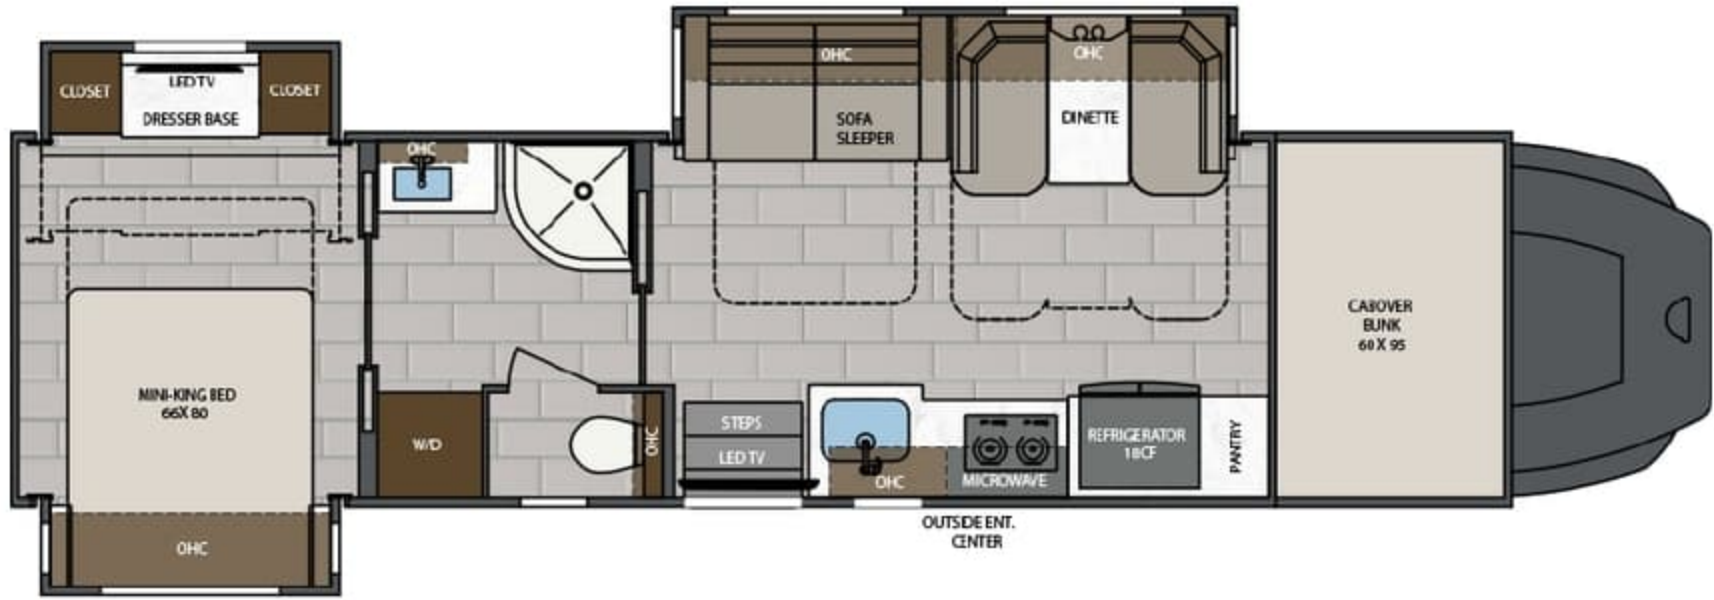

LENGTH	TOWING CAPACITY	BATHROOMS
38' 0"-45' 0"	20,000-30,000 lbs	1-1.5

AVAILABLE FLOORPLANS

38CSB

41CMB

41CRB

41CRW

43CMD

45CBF