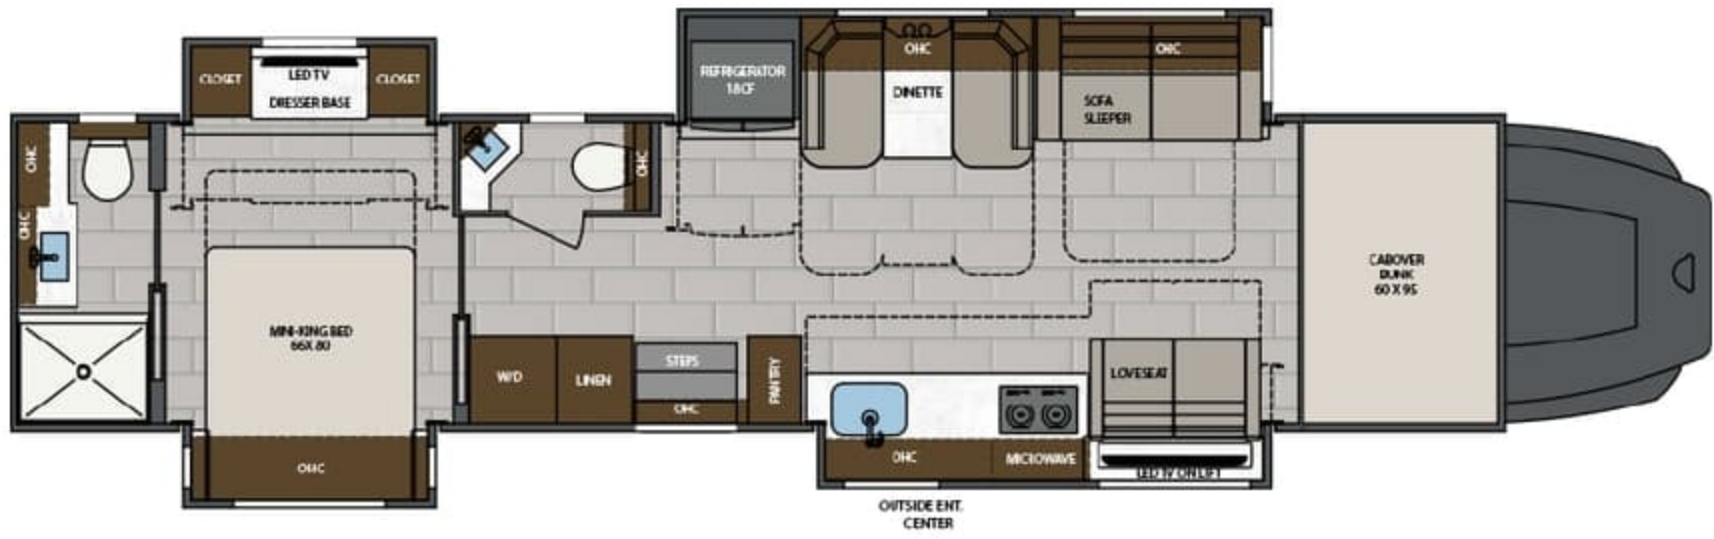

LENGTH	TOWING CAPACITY	BATHROOMS
38' 0"-45' 0"	20,000-30,000 lbs	1-1.5

AVAILABLE FLOORPLANS

38CSB

41CMB

41CRB

41CRW

43CMD

45CBF