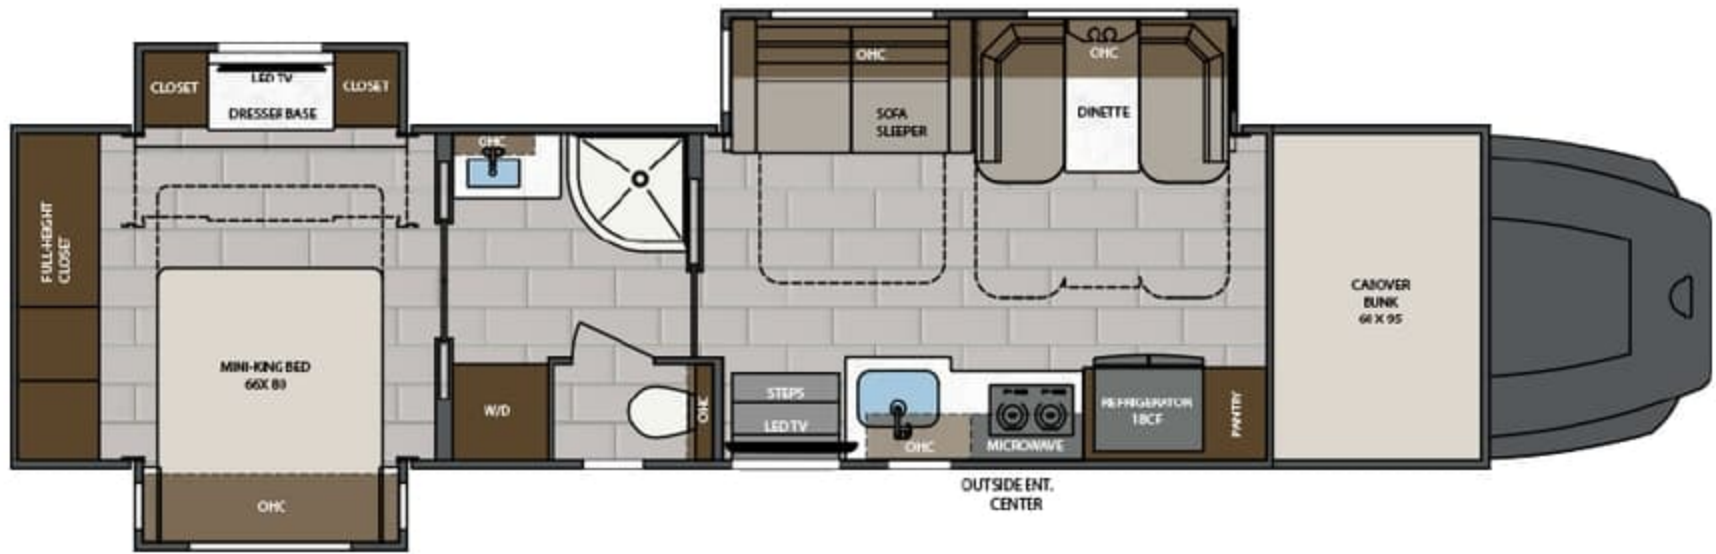

LENGTH	TOWING CAPACITY	BATHROOMS
38' 0"-45' 0"	20,000-30,000 lbs	1-1.5

AVAILABLE FLOORPLANS

38CSB

41CMB

41CRB

41CRW

43CMD

45CBF