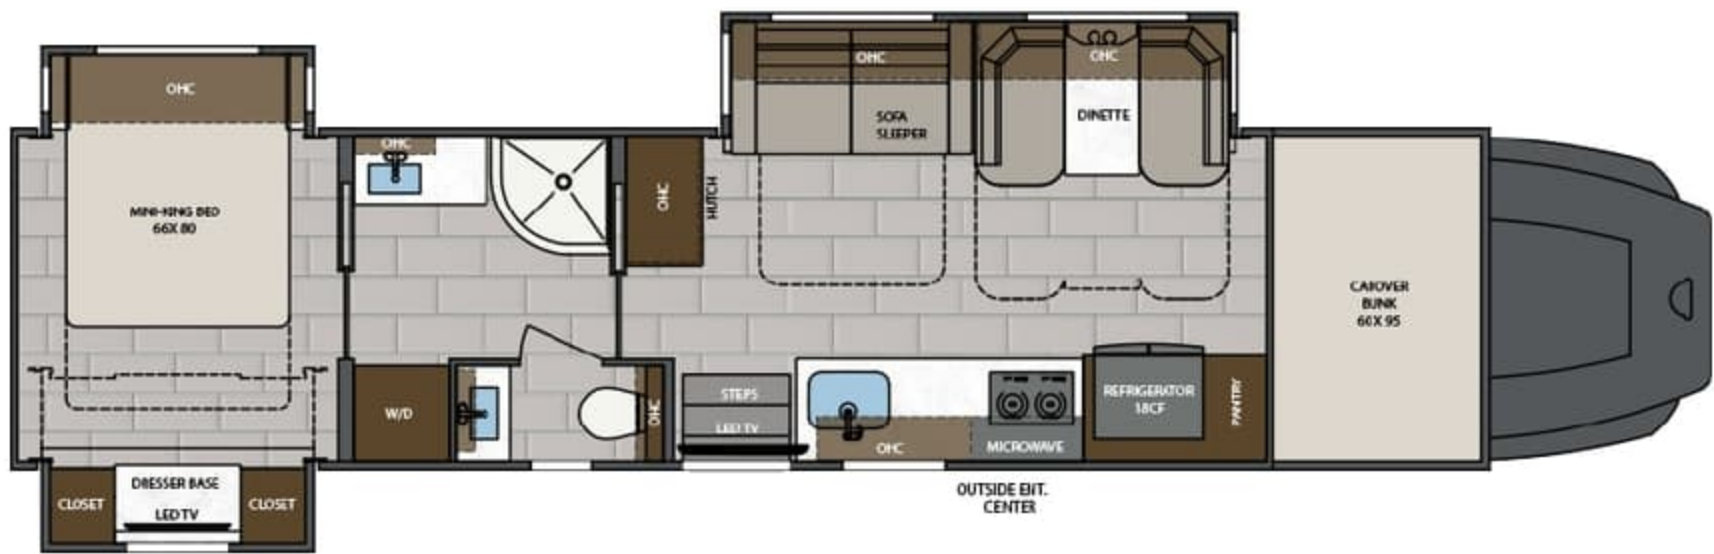

LENGTH	TOWING CAPACITY	BATHROOMS
38' 0"-45' 0"	20,000-30,000 lbs	1-1.5

AVAILABLE FLOORPLANS

38CSB

41CMB

41CRB

41CRW

43CMD

45CBF